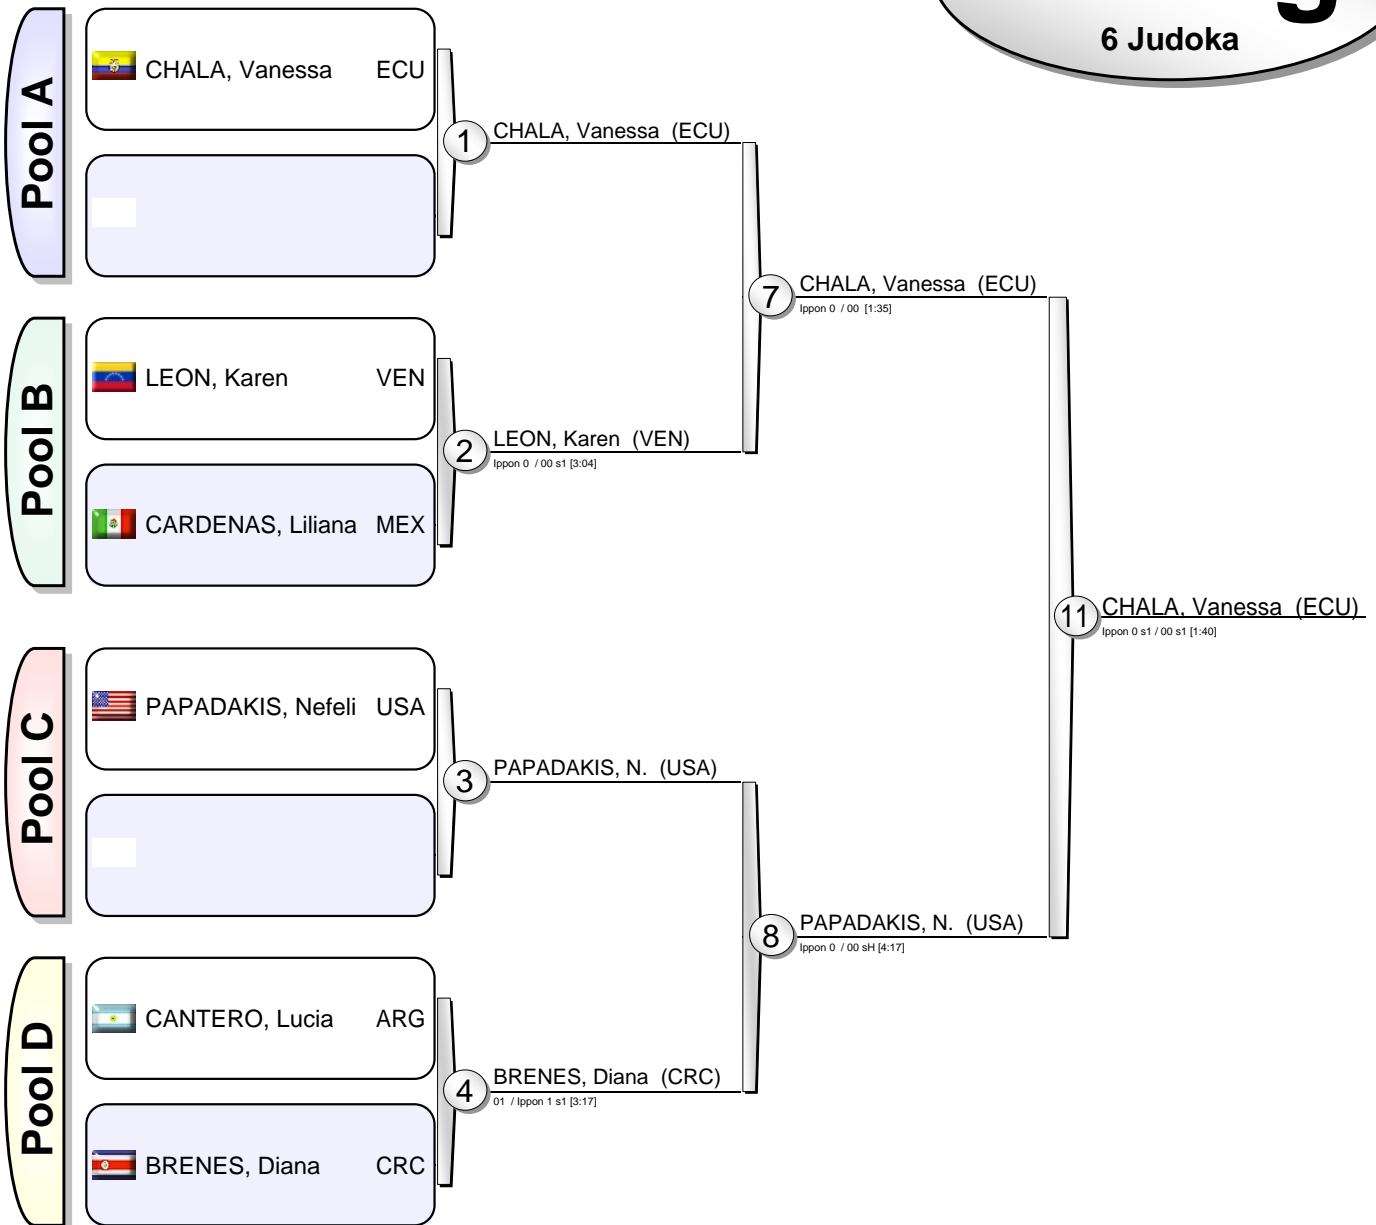

Pan-American Senior Championships 2020

(MEX Guadalajara, 20-21 November 2020)

-70 kg

7 Judoka

Results		
1.	PORTELA, Maria	BRA
2.	PEREZ, Maria	PUR
3.	RODRIGUEZ, Elvismar	VEN
3.	WRIGHT, Chantal	USA
5.	DRYSDALE DALEY, Ebony	JAM
5.	COROZO, Celinda	ECU
7.		
7.	GALLEGOS, Jessica	MEX

Pan-American Senior Championships 2020

(MEX Guadalajara, 20-21 November 2020)

-78 kg

6 Judoka

Results

1. CHALA, Vanessa ECU
2. PAPADAKIS, Nefeli USA
3. BRENES, Diana CRC
3. LEON, Karen VEN
5. CARDENAS, Liliana MEX
5. CANTERO, Lucia ARG
- 7.
- 7.