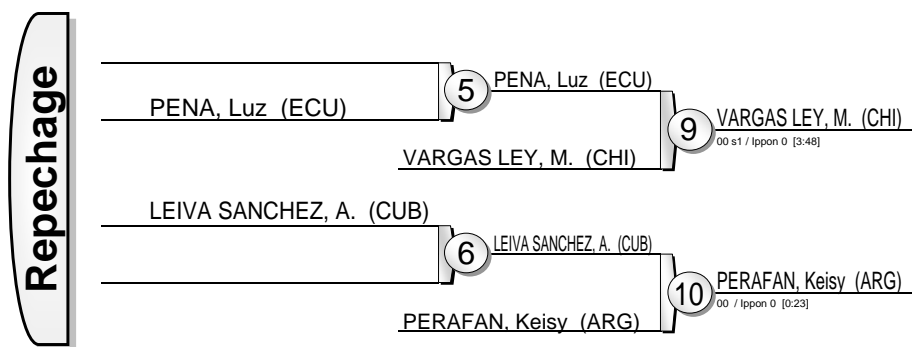

Pan-American Senior Championships 2020

(MEX Guadalajara, 20-21 November 2020)

-48 kg

7 Judoka

Results		
1.	PARETO, Paula	ARG
2.	CARRILLO, Edna	MEX
3.	VARGAS LEY, Mary Dee	CHI
3.	PERAFAN, Keisy	ARG
5.	PENA, Luz	ECU
5.	LEIVA SANCHEZ, Ayumi	CUB
7.		
7.		

Pan-American Senior Championships 2020

(MEX Guadalajara, 20-21 November 2020)

-52 kg

11 Judoka

- ### Results
- GUICA, Ecaterina CAN
 - OLVERA, Luz MEX
 - PIMENTA, Larissa BRA
 - ACOSTA BATTE, Nahomys CUB
 - JARRELL, Katelyn USA
 - ELIZECHE, Ayelen ARG
 - VALENTIM, Eleudis BRA
 -