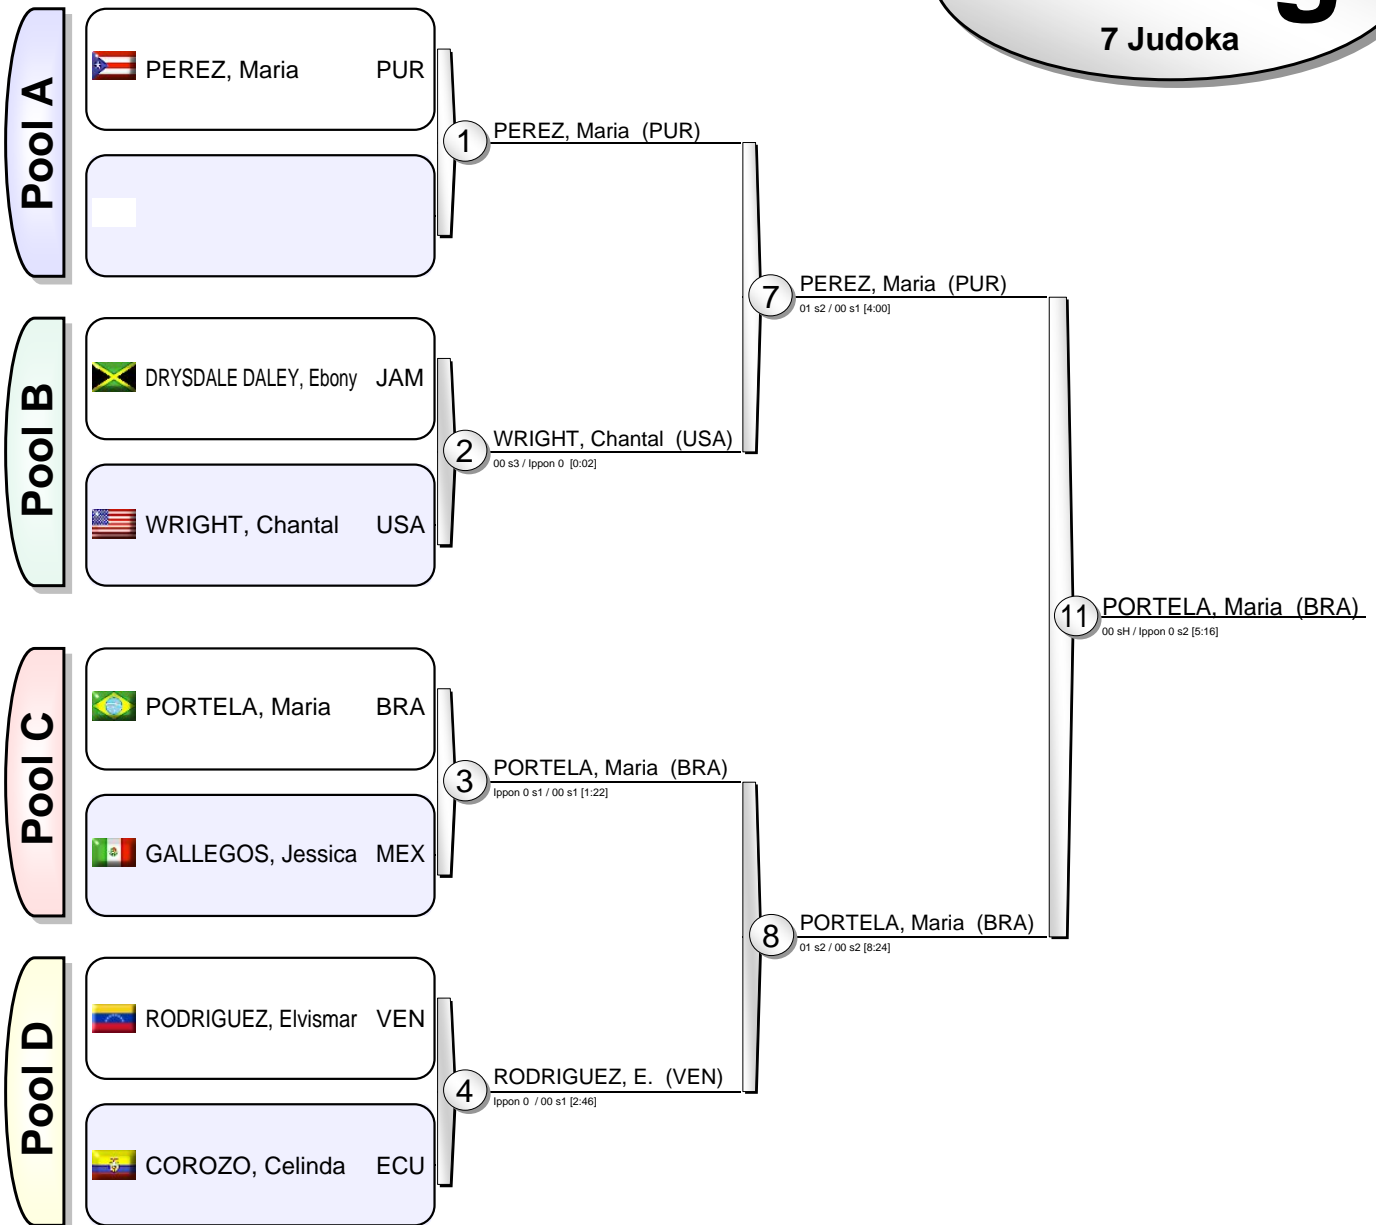

Pan-American Senior Championships 2020

(MEX Guadalajara, 20-21 November 2020)

-57 kg

10 Judoka

Results		
1.	ROPER, Miryam	PAN
2.	AKIYAMA, Leilani	USA
3.	PEREIRA, Jessica	BRA
3.	ODELIN GARCIA, Arnaes	CUB
5.	FULGENTES, Amelia	USA
5.	JIMENEZ, Kristine	PAN
7.	ARANGO MIRANDA, Kiara	PER
7.	GOMEZ, Brisa	ARG

Pan-American Senior Championships 2020

(MEX Guadalajara, 20-21 November 2020)

-63 kg

9 Judoka

Results		
1.	BEAUCHEMIN-PINARD, Catherine	CAN
2.	BARRIOS, Anriquelis	VEN
3.	GALLES, Alisha	USA
3.	QUADROS, Ketleyn	BRA
5.	AWITI ALCARAZ, Prisca	MEX
5.	DEL TORO CARVAJAL, Maylin	CUB
7.	GOLDEN, Sara	USA
7.	GARCIA, Estefania	ECU

Pan-American Senior Championships 2020

(MEX Guadalajara, 20-21 November 2020)

-70 kg

7 Judoka

Results		
1.	PORTELA, Maria	BRA
2.	PEREZ, Maria	PUR
3.	RODRIGUEZ, Elvismar	VEN
3.	WRIGHT, Chantal	USA
5.	DRYSDALE DALEY, Ebony	JAM
5.	COROZO, Celinda	ECU
7.		
7.	GALLEGOS, Jessica	MEX