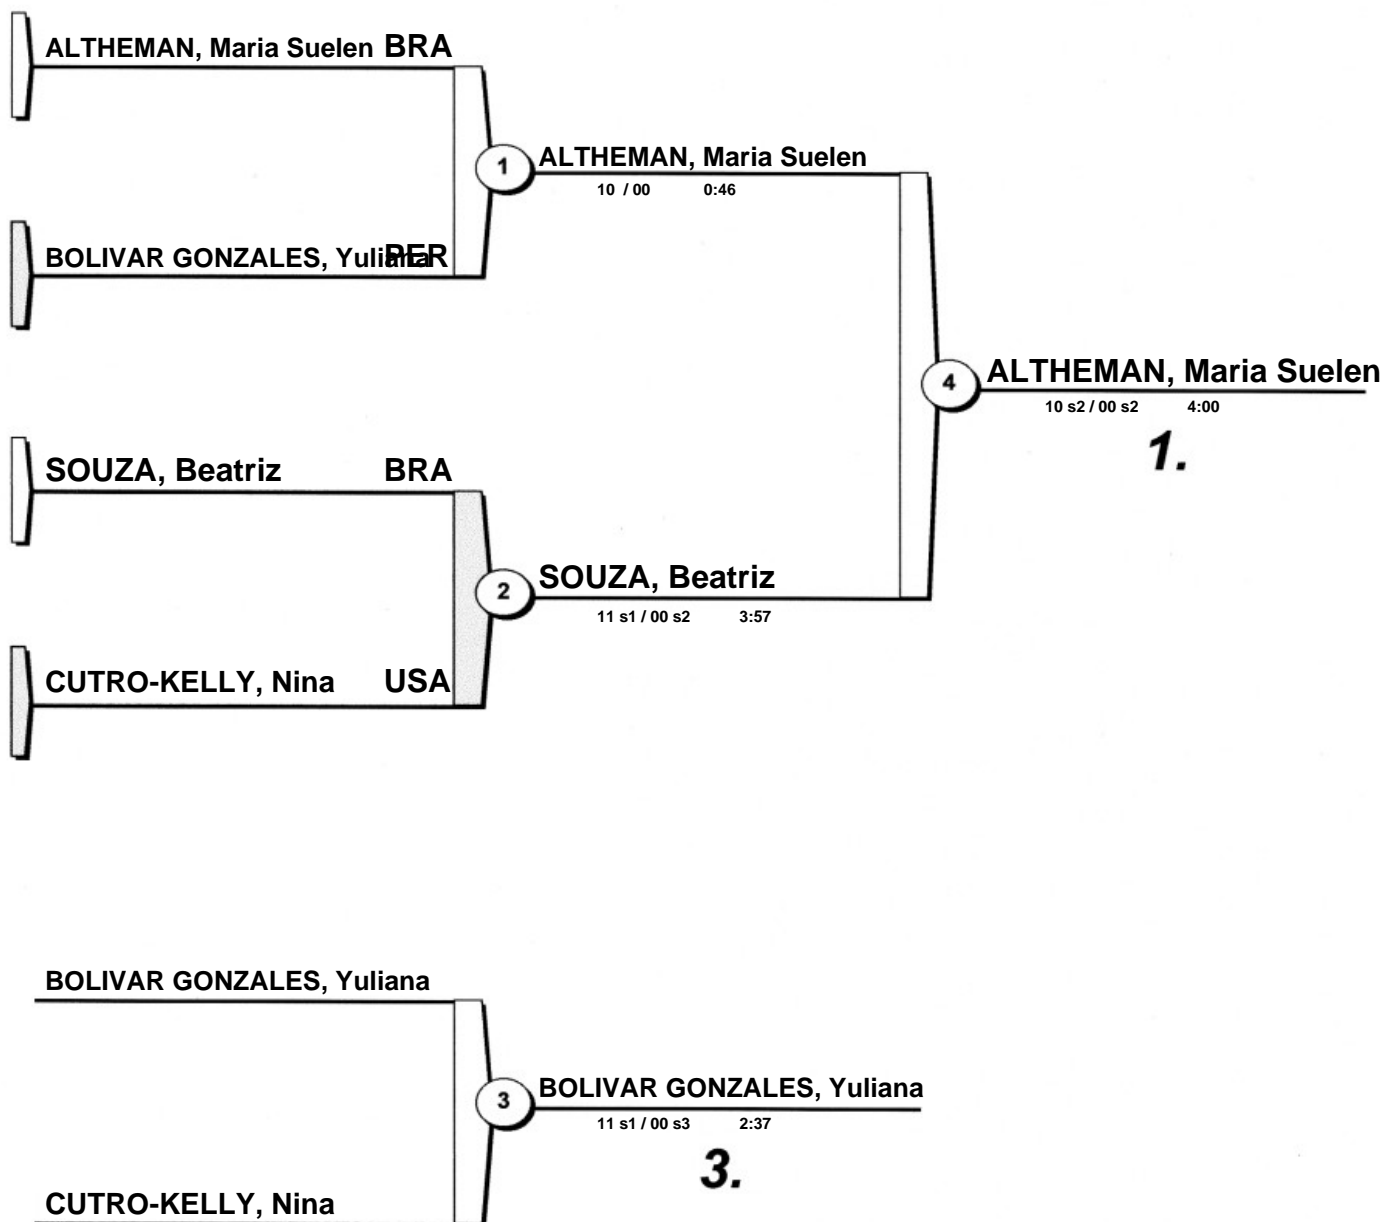

Pan-American Senior Championships 2020

(MEX Guadalajara, 20-21 November 2020)

+78 kg

4 Judoka

1. ALTHEMAN, Maria Suelen BRA
2. SOUZA, Beatriz BRA
3. BOLIVAR GONZALES, Yuliana PER