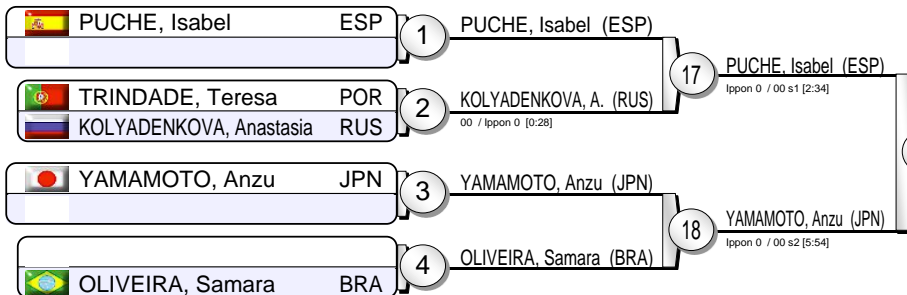

Pool D

| | | | | |
|--|-------------------------|-----|----|---------------------------|
| | EQUISOAIN, Jaione | ESP | 13 | EQUISOAIN, J. (ESP) |
| | VAN DE MEEBERG, Shannon | NED | 14 | VAN DE MEEBERG, S. (NED) |
| | LIVESEY, Bekky | GBR | | Ippon 0 / 00 [1:13] |
| | BEISCHMIDT, Ines | GER | 15 | TSURUOKA, Koyuki (JPN) |
| | TSURUOKA, Koyuki | JPN | | 00 s3 / Ippon 0 s1 [2:53] |
| | EZEQUIEL, Mafalda | POR | 16 | EZEQUIEL, M. (POR) |
| | NAGUCHEVA, Danna | RUS | | Ippon 0 / 01 s1 [2:47] |

Repechage

| | | | | |
|--|-------------------------|-----|----|---------------------------|
| | SHIBATA, Riho | JPN | 29 | SHIBATA, Riho (JPN) |
| | MANDENG, Veronique | FRA | | Ippon 0 s2 / 00 s3 [4:55] |
| | UBASART MASCARO, Carla | ESP | 30 | VAN DE MEEBERG, S. (NED) |
| | VAN DE MEEBERG, Shannon | NED | | 00 s2 / 01 s1 [6:22] |
| | | | 31 | SHIBATA, Riho (JPN) |
| | | | | Ippon 0 / 00 [0:00] |
| | | | 32 | STEFAN, Corina (ROU) |
| | | | | Ippon 0 / 00 [0:00] |
| | | | 33 | UBASART MASCARO, C. (ESP) |
| | | | | Ippon 0 s1 / 00 [3:03] |
| | | | 34 | TSURUOKA, Koyuki (JPN) |
| | | | | 00 / Ippon 0 [1:28] |
| | | | 35 | TSURUOKA, Koyuki (JPN) |
| | | | | 00 s2 / 01 s1 [2:12] |

Results

1. TSURUOKA, Koyuki JPN
2. TOPRAK, Acelya GBR
3. SHIBATA, Riho JPN
3. VAN DE MEEBERG, Shannon NED
5. STEFAN, Corina ROU
5. BENARROCHE, Lola FRA
7. MANDENG, Veronique FRA
7. UBASART MASCARO, Carla ESP

European Judo Open Women Odivelas 2020

(POR Odivelas, 1-2 February 2020)

-63 kg

21 Judoka

Pool A

Pool B

Pool C

Pool D