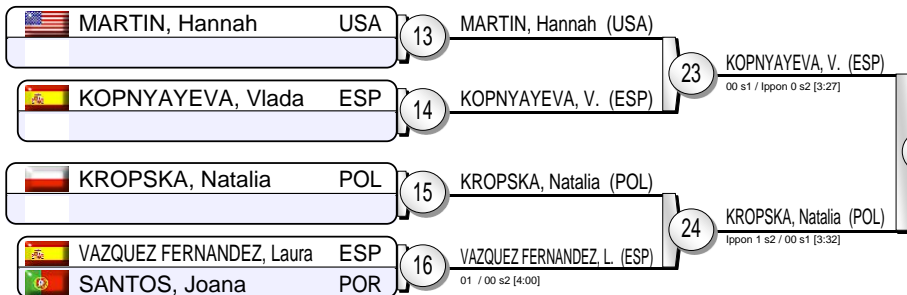

Repechage

| | | | | |
|--|-------------------------|-----|----|---------------------------|
| | SHIBATA, Riho | JPN | 29 | SHIBATA, Riho (JPN) |
| | MANDENG, Veronique | FRA | | Ippon 0 s2 / 00 s3 [4:55] |
| | UBASART MASCARO, Carla | ESP | 30 | VAN DE MEEBERG, S. (NED) |
| | VAN DE MEEBERG, Shannon | NED | | 00 s2 / 01 s1 [6:22] |
| | | | 31 | SHIBATA, Riho (JPN) |
| | | | | Ippon 0 / 00 [0:00] |
| | | | 32 | STEFAN, Corina (ROU) |
| | | | | Ippon 0 / 00 [0:00] |
| | | | 33 | UBASART MASCARO, C. (ESP) |
| | | | | Ippon 0 s1 / 00 [3:03] |
| | | | 34 | TSURUOKA, Koyuki (JPN) |
| | | | | 00 / Ippon 0 [1:28] |
| | | | 35 | TSURUOKA, Koyuki (JPN) |
| | | | | 00 s2 / 01 s1 [2:12] |

Results

1. TSURUOKA, Koyuki JPN
2. TOPRAK, Acelya GBR
3. SHIBATA, Riho JPN
3. VAN DE MEEBERG, Shannon NED
5. STEFAN, Corina ROU
5. BENARROCHE, Lola FRA
7. MANDENG, Veronique FRA
7. UBASART MASCARO, Carla ESP

European Judo Open Women Odivelas 2020

(POR Odivelas, 1-2 February 2020)

-63 kg

21 Judoka

Pool A

Pool B

Pool C

Pool D

DEKETER, Manon (FRA) 35
Ippon 0 / 00 [1:14]

CABANA PEREZ, C. (ESP) 32
Ippon 0 / 00 s1 [1:49]

Results

- DEKETER, Manon FRA
- CABANA PEREZ, Cristina ESP
- PADILLA GUERRERO, Sarai ESP
- YAMAMOTO, Anzu JPN
- KOPNYAYEVA, Vlada ESP
- KANERVA, Emilia FIN
- PUCHE, Isabel ESP
- KROPSKA, Natalia POL