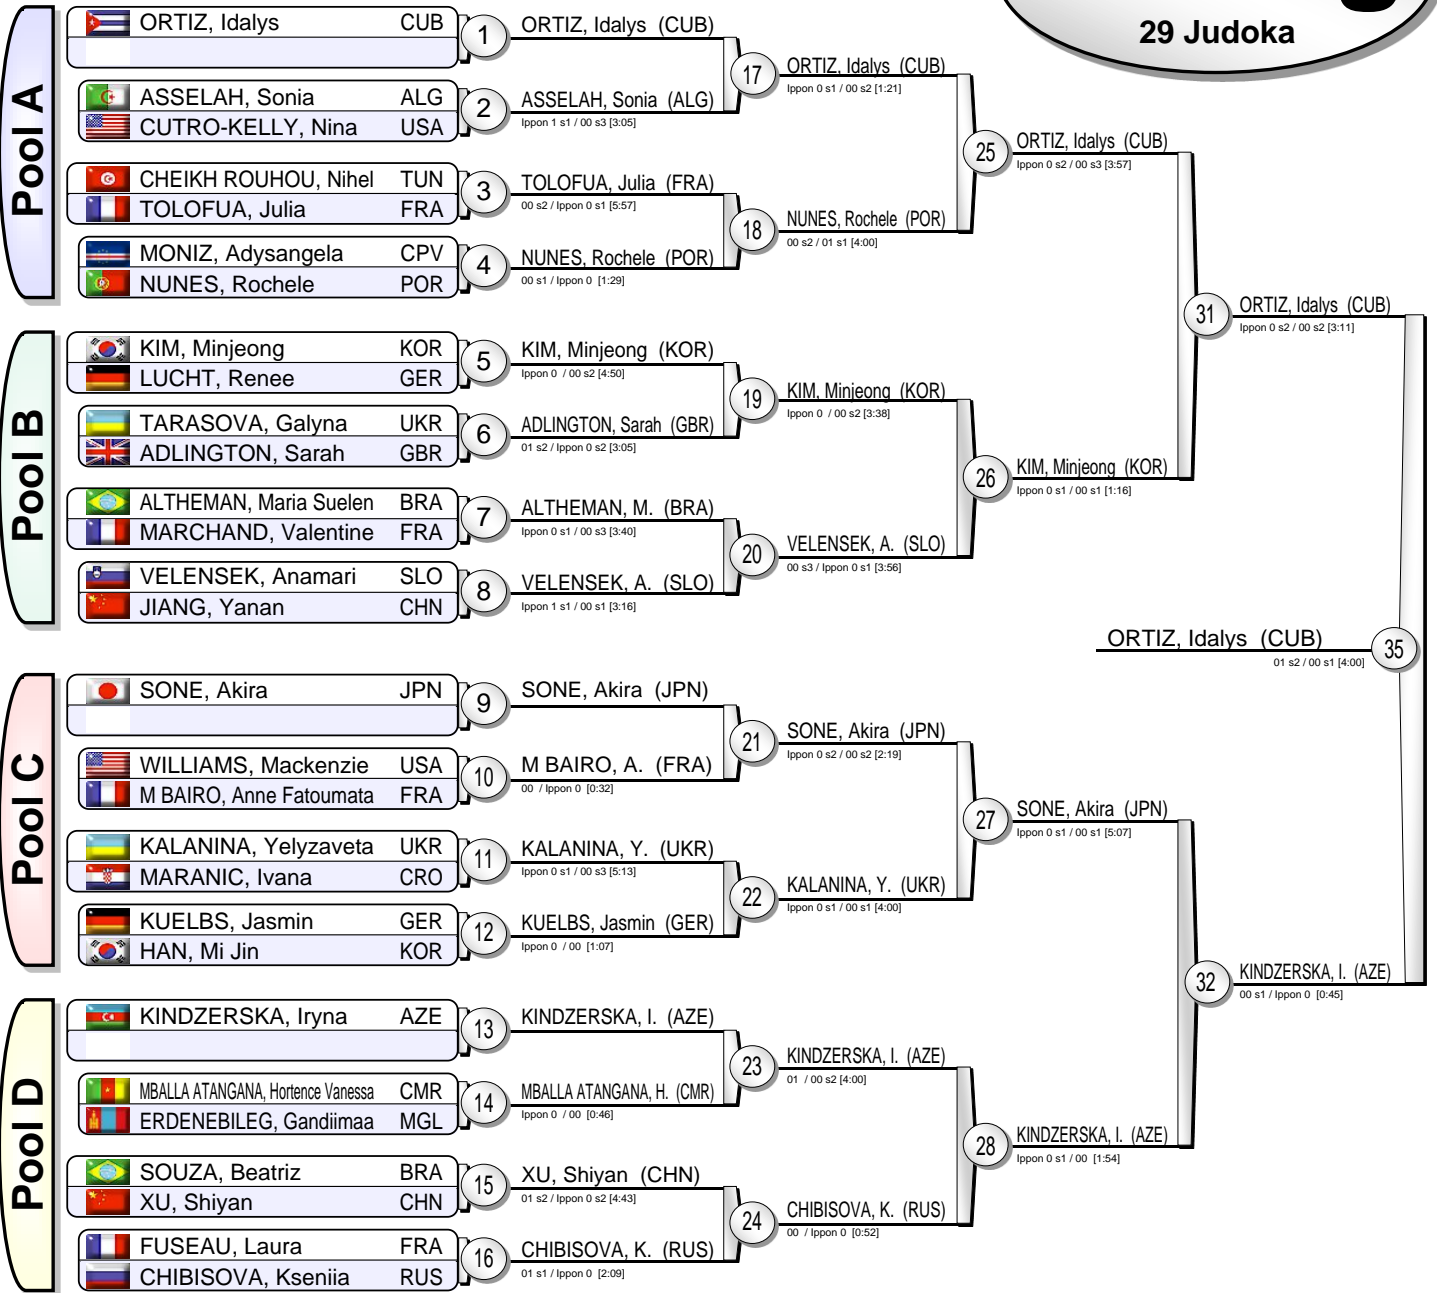

Grand Slam Paris 2019

(FRA Paris, 9-10 February 2019)

+78 kg

29 Judoka

Results

1. ORTIZ, Idalys CUB
2. KINDZERSKA, Iryna AZE
3. SONE, Akira JPN
4. KIM, Minjeong KOR
5. VELENSEK, Anamari SLO
6. KALANINA, Yelyzaveta UKR
7. NUNES, Rochele POR
8. CHIBISOVA, Kseniia RUS