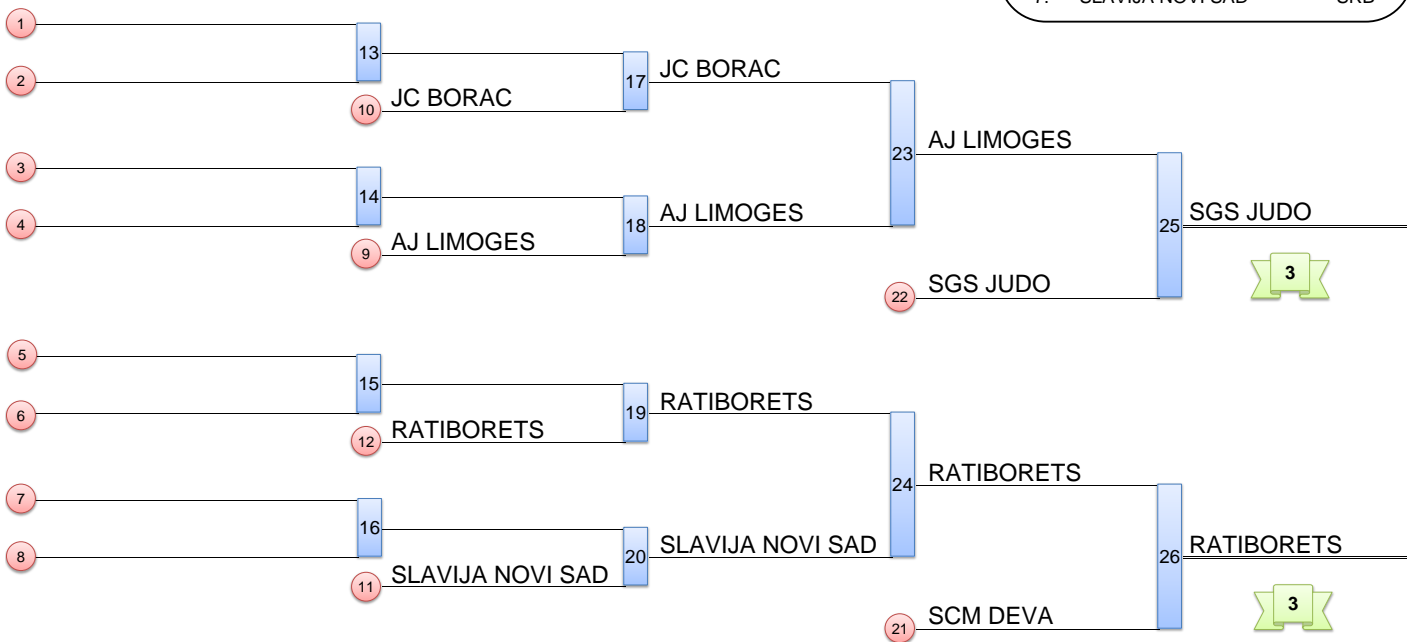

European Club Championships - Europa League

Bucharest (ROU), 08-09 Dec 2018

Women

8 Judoka

Results

1.	RSC CHAMPIGNY	FRA
2.	ESBM BLANC-MESNIL	FRA
3.	SGS JUDO	FRA
3.	RATIBORETS	RUS
5.	AJ LIMOGES	FRA
5.	SCM DEVA	ROU
7.	JC BORAC	SRB
7.	SLAVIJA NOVI SAD	SRB

Repechage

Loser contest x will appear at x in repechage

Match Sheet

European Club Championships Europa League

Tatami: I Women
Quarter-Final #9

Category	LIM	Scores	Score	Wins	Wins	Score	Scores	DEV	Duration
-52 kg	COUVIDAT, Charline	I W P		0	1	(10)	I W P	PASCA, Alexandra	1:09
							1		
-57 kg	MANDENG, Veronique	I W P	(10)	1	0		I W P	SINCARI, Parascuta	0:22
		1 1							
-63 kg	ETIENNE, Julia	I W P		0	1	(10)	I W P	ONO, Shoko	0:15
							1		
-70 kg	POSVITE, Fanny Estelle	I W P		0	1	(10)	I W P	ARAKI, Honoka	7:05
							1 1		
+70 kg	THOREL, Audrey	I W P	(10)	1	0		I W P	SIRBULET, Cristina	3:16
		1					1		
Result			(20)	2	3	(30)		Winner:	