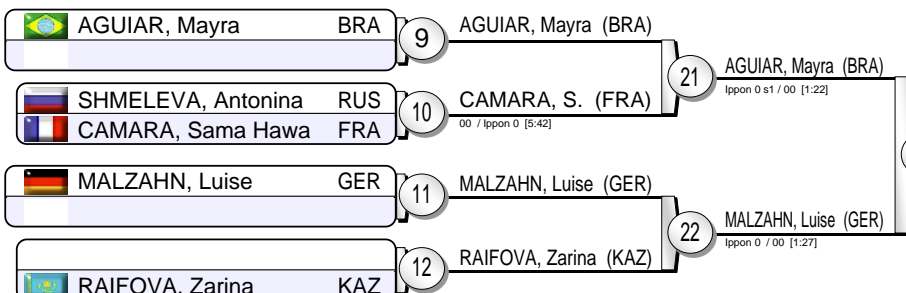

(GER Duesseldorf, 23-25 February 2018)

-78 kg

20 Judoka

Pool A

Pool B

Pool C

Pool D

SATO, Ruika (JPN)

31 SATO, Ruika (JPN)

25 POWELL, Natalie (GBR)

26 SATO, Ruika (JPN)

27 AGUIAR, Mayra (BRA)

28 APOTEKAR, Klara (SLO)

32 AGUIAR, Mayra (BRA)

Repechage

Results