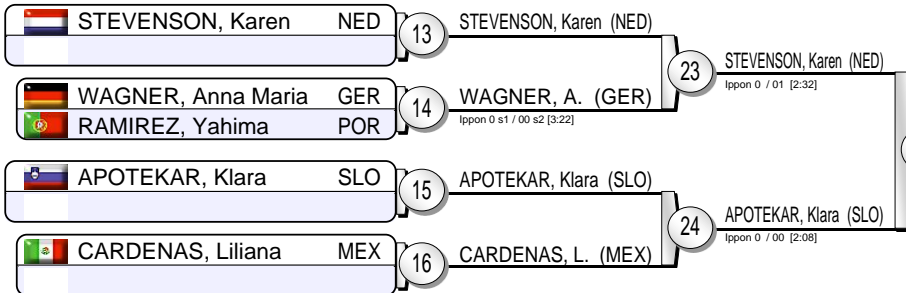

(GER Duesseldorf, 23-25 February 2018)

-78 kg

20 Judoka

Pool A

Pool B

Pool C

Pool D

SATO, Ruika (JPN)

31 SATO, Ruika (JPN)

25 POWELL, Natalie (GBR)

26 SATO, Ruika (JPN)

27 AGUIAR, Mayra (BRA)

28 APOTEKAR, Klara (SLO)

32 AGUIAR, Mayra (BRA)

Repechage

Results