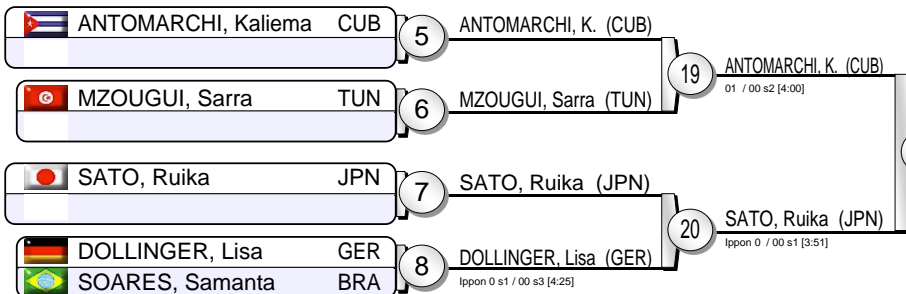

(GER Duesseldorf, 23-25 February 2018)

-78 kg

20 Judoka

Pool A

Pool B

Pool C

Pool D

SATO, Ruika (JPN)

31 SATO, Ruika (JPN)

25 POWELL, Natalie (GBR)

26 SATO, Ruika (JPN)

27 AGUIAR, Mayra (BRA)

28 APOTEKAR, Klara (SLO)

32 AGUIAR, Mayra (BRA)

Repechage

Results