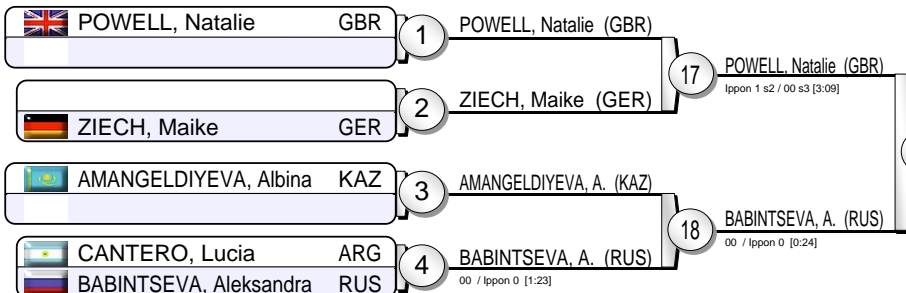

Results

1.	ONO, Yoko	JPN
2.	MATIC, Barbara	CRO
3.	VAN DIJKE, Sanne	NED
3.	DIEDRICH, Szaundra	GER
5.	GALANDI, Marlene	GER
5.	NIIZOE, Saki	JPN
7.	ALVEAR, Yuri	COL
7.	BERNHOLM, Anna	SWE

Grand Slam Duesseldorf 2018

(GER Duesseldorf, 23-25 February 2018)

-78 kg

20 Judoka

Pool A

Pool B

Pool C

Pool D

SATO, Ruika (JPN)