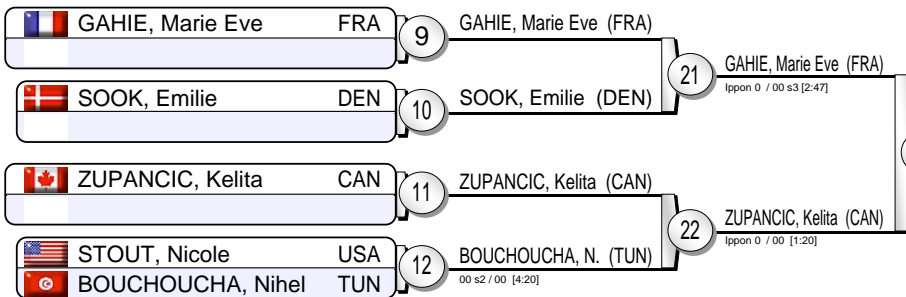

# -70 kg

21 Judoka

Pool A

Pool B

Pool C

Pool D

Repechage