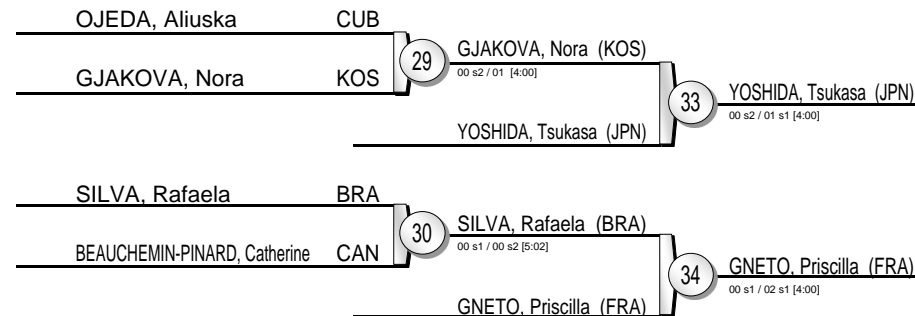

# -57 kg

23 Judoka

Pool A

Pool B

Pool C

Pool D

Repechage