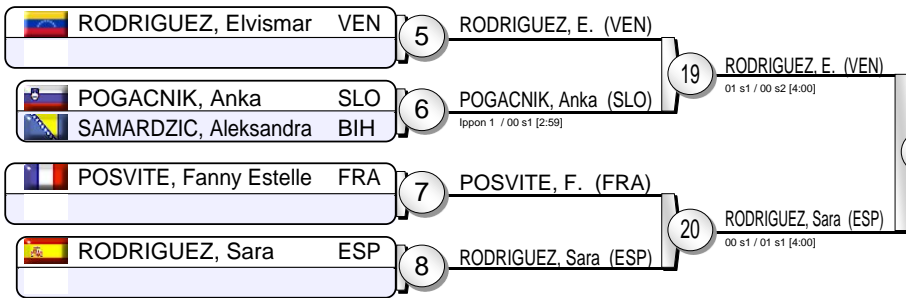

Grand-Slam Paris 2017

(IJF Paris, 11-12 February 2017)

-70 kg

21 Judoka

Pool A

Pool B

Pool C

Pool D

Repechage

Results

1. ARAI, Chizuru (JPN)
2. ZUPANCIC, Kelita (CAN)
3. VAN DIJKE, Sanne (NED)
4. RODRIGUEZ, Elvismar (VEN)
5. YOU, Jeyoung (KOR)
6. GAHIE, Marie Eve (FRA)
7. RODRIGUEZ, Sara (ESP)
8. NIIZOE, Saki (JPN)