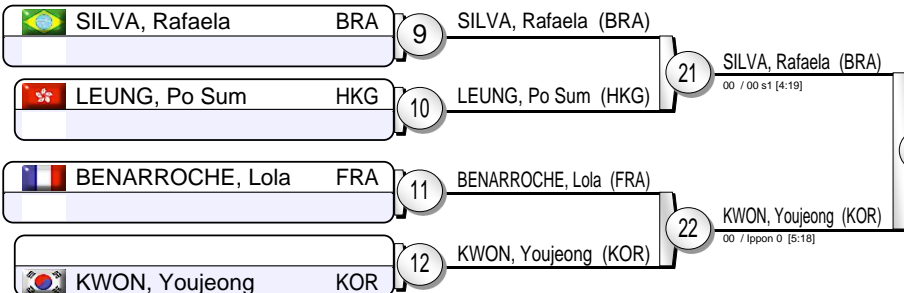

# -57 kg

23 Judoka

Pool A

Pool B

Pool C

Pool D

Repechage