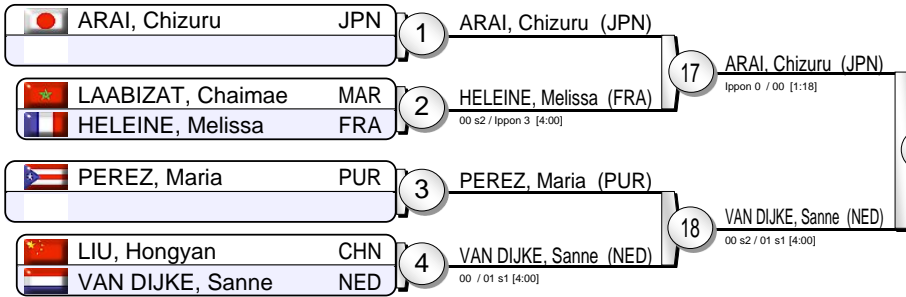

Grand-Slam Paris 2017

(IJF Paris, 11-12 February 2017)

-70 kg

21 Judoka

Pool A