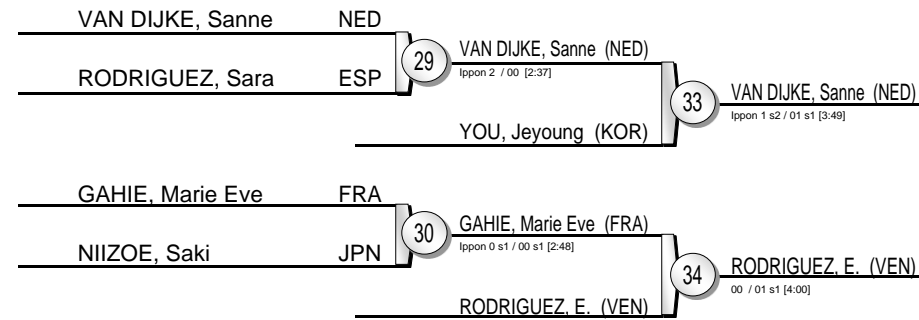

# -70 kg

21 Judoka

Pool A

Pool B

Pool C

Pool D

Repechage