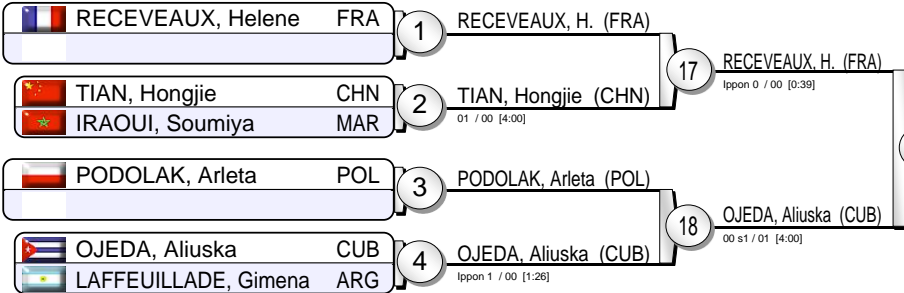

Grand-Slam Paris 2017

(IJF Paris, 11-12 February 2017)

-57 kg

23 Judoka

Pool A