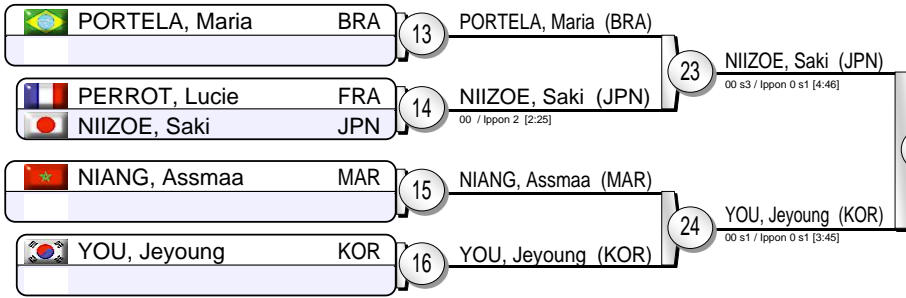

# Grand-Slam Paris 2017

(IJF Paris, 11-12 February 2017)

# -70 kg

21 Judoka

Pool A

Pool B

Pool C

Pool D

Repechage