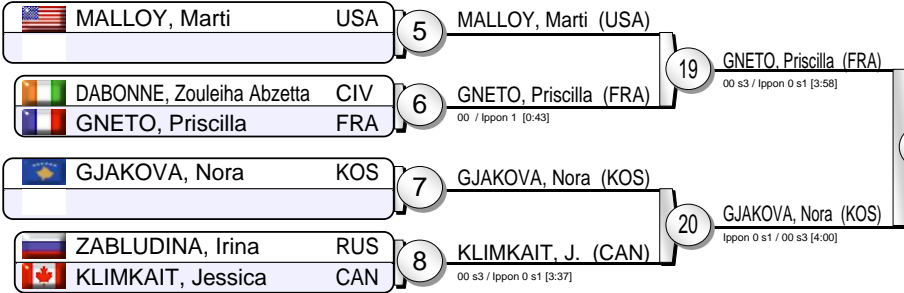

# Grand-Slam Paris 2017

(IJF Paris, 11-12 February 2017)

# -57 kg

23 Judoka

Pool A

Pool B

Pool C

Pool D

Repechage