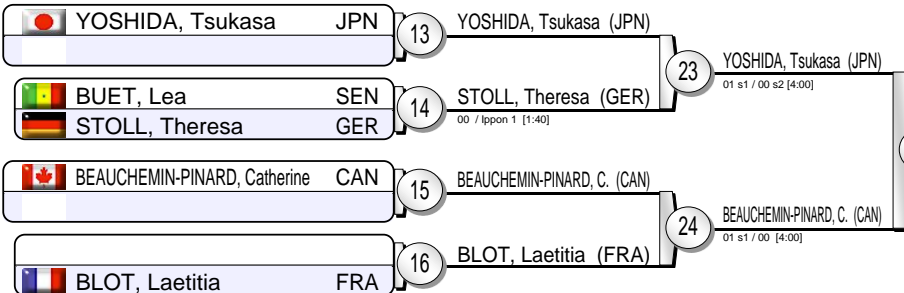

# Grand-Slam Paris 2017

(IJF Paris, 11-12 February 2017)

# -57 kg

23 Judoka

Pool A

Pool B

Pool C

Pool D

Repechage