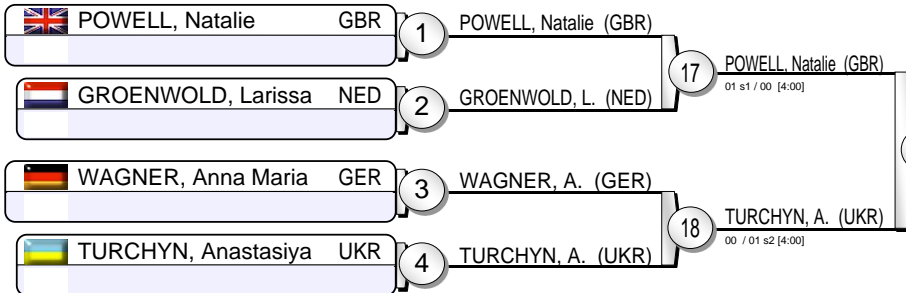

Grand-Prix Duesseldorf 2017

(GER Duesseldorf, 24-26 February 2017)

-78 kg

17 Judoka

Pool A