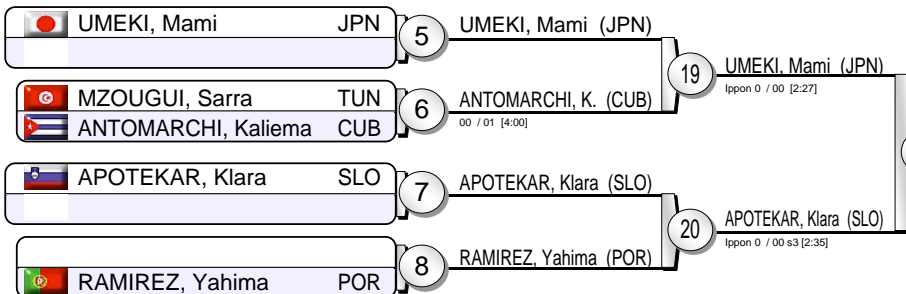

Grand-Prix Duesseldorf 2017

(GER Duesseldorf, 24-26 February 2017)

-78 kg

17 Judoka

Pool A

Pool B

Pool C

Pool D