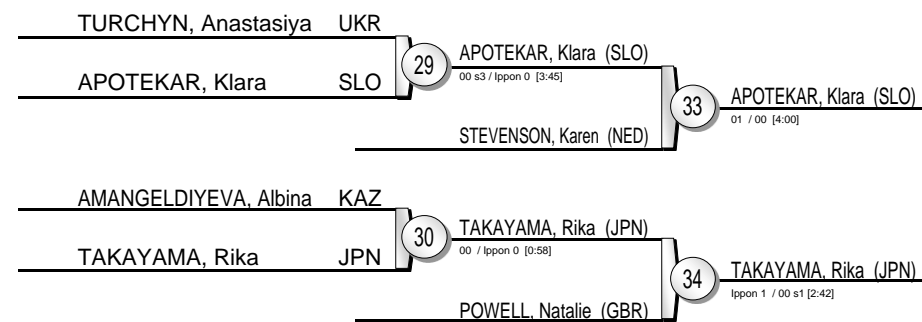

Results

1. UMEKI, Mami JPN
2. MALONGA, Madeleine FRA
3. APOTEKAR, Klara SLO
3. TAKAYAMA, Rika JPN
5. STEVENSON, Karen NED
5. POWELL, Natalie GBR
7. TURCHYN, Anastasiya UKR
7. AMANGELDIYEVA, Albina KAZ

Repechage