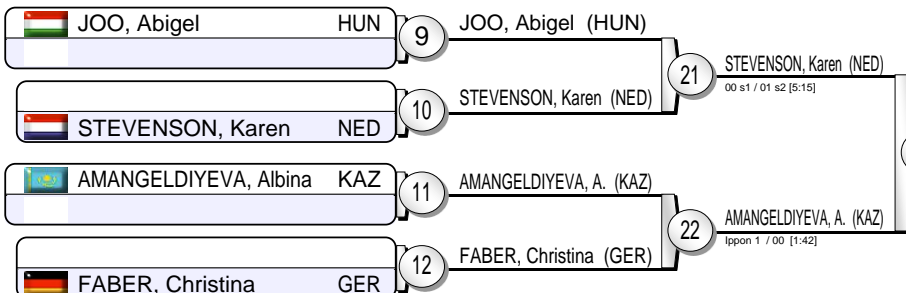

Grand-Prix Duesseldorf 2017

(GER Duesseldorf, 24-26 February 2017)

-78 kg

17 Judoka

Pool A

Pool B

Pool C

Pool D