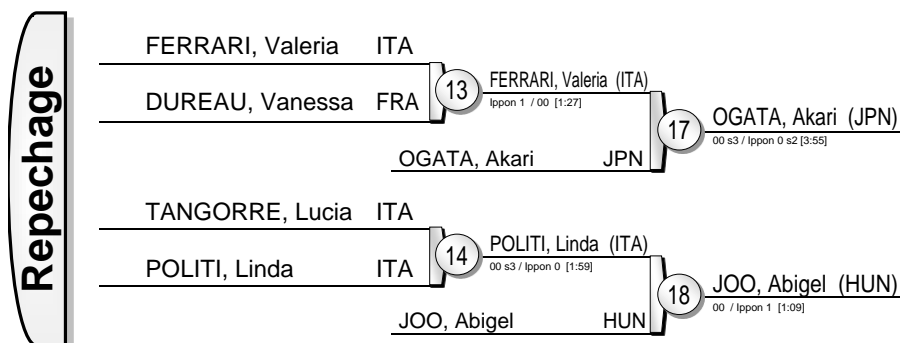

European Judo Open Oberwart 2017

(AUT Oberwart, 18-19 February 2017)

-78 kg

12 Judoka

Results		
1.	HAMADA, Shori	JPN
2.	PARK, Yujin	KOR
3.	OGATA, Akari	JPN
3.	JOO, Abigel	HUN
5.	FERRARI, Valeria	ITA
5.	POLITI, Linda	ITA
7.	DUREAU, Vanessa	FRA
7.	TANGORRE, Lucia	ITA