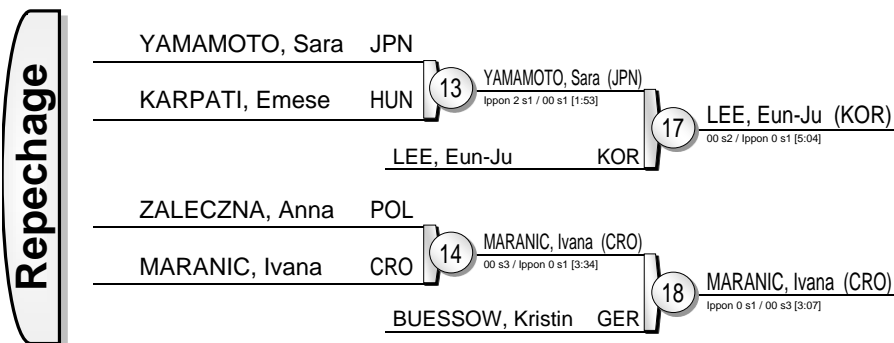

European Judo Open Oberwart 2017

(AUT Oberwart, 18-19 February 2017)

+78 kg

16 Judoka

Results		
1.	KIM, Minjeong	KOR
2.	INAMORI, Nami	JPN
3.	LEE, Eun-Ju	KOR
3.	MARANIC, Ivana	CRO
5.	YAMAMOTO, Sara	JPN
5.	BUESSOW, Kristin	GER
7.	KARPATI, Emese	HUN
7.	ZALECZNA, Anna	POL