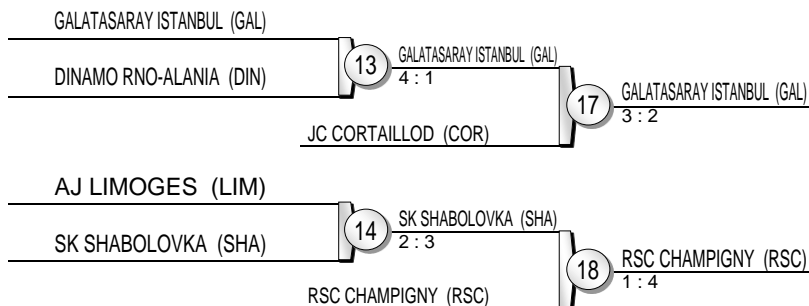

European Club Championships Teams

Grozny (RUS), 17 Dec 2016

Women

8 Teams

Repechage

Results

1. JSV SPEYER (SPE)
2. VIENNA SAMURAI (SAV)
3. GALATASARAY ISTANBUL (GAL)
3. RSC CHAMPIGNY (RSC)
5. JC CORTAILLOD (COR)
5. SK SHABOLOVKA (SHA)
7. DINAMO RNO-ALANIA (DIN)
7. AJ LIMOGES (LIM)