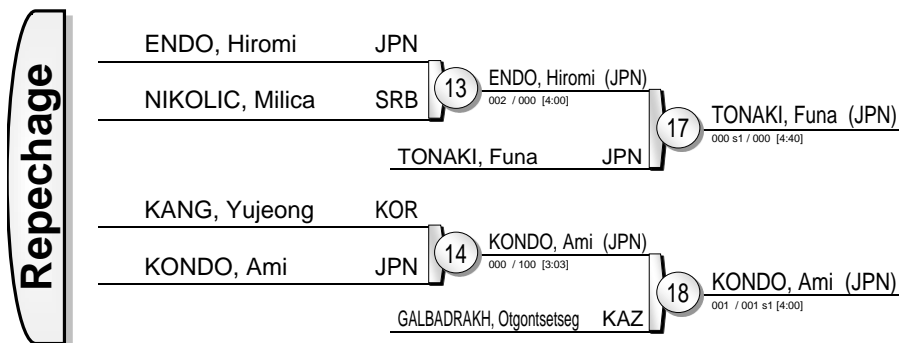

Judo Grand-Slam Tokyo 2016

(JPN Tokyo, 2-4 December 2016)

-48 kg

16 Judoka

- ## Results
- MUNKHBAT, Urantsetseg MGL
 - JEONG, Bokyeong KOR
 - TONAKI, Funa JPN
 - KONDO, Ami JPN
 - ENDO, Hiromi JPN
 - GALBADRAKH, Otgontsetseg KAZ
 - NIKOLIC, Milica SRB
 - KANG, Yujeong KOR

Judo Grand-Slam Tokyo 2016

(JPN Tokyo, 2-4 December 2016)

-52 kg

19 Judoka

Pool A

SHISHIME, Ai (JPN)	1	SHISHIME, Ai (JPN)	17
TSUI, Shuk Ki (HKG)	2	BABINYAN, Zarina (RUS)	17
BABINYAN, Zarina (RUS)	2	000 / 101 [1:36]	
NORDMEYER, Nieke (GER)	3	NORDMEYER, Nieke (GER)	18
HA, Ju Hee (KOR)	4	HA, Ju Hee (KOR)	18
HA, Ju Hee (KOR)	4	001 / 011 [4:00]	