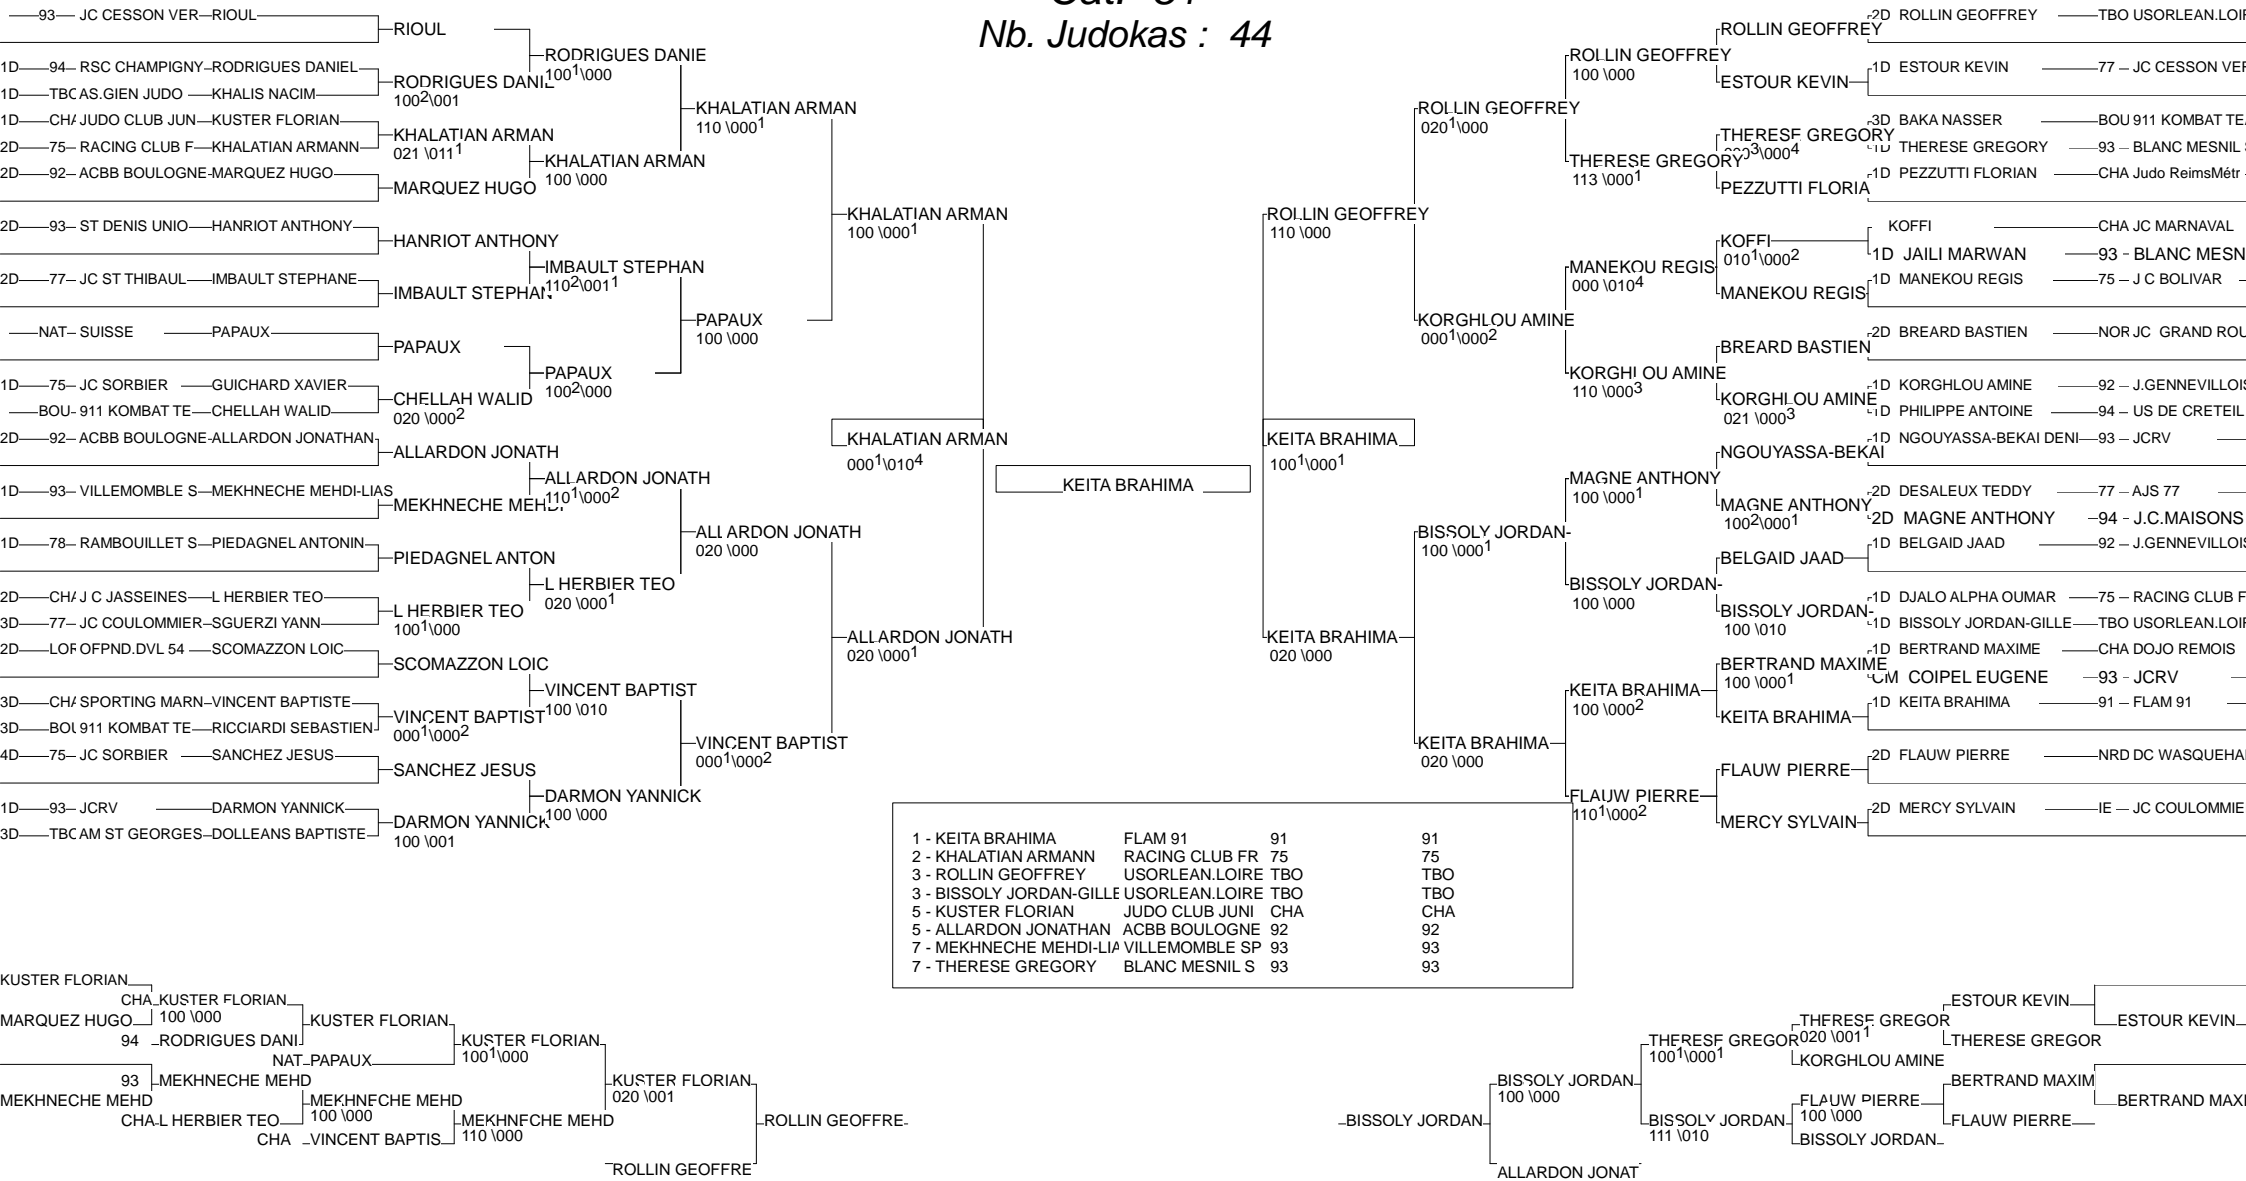

challenge national troyes senior

troyes 25/10/2015-29/10/2015

Cat. -81

Nb. Judokas : 44