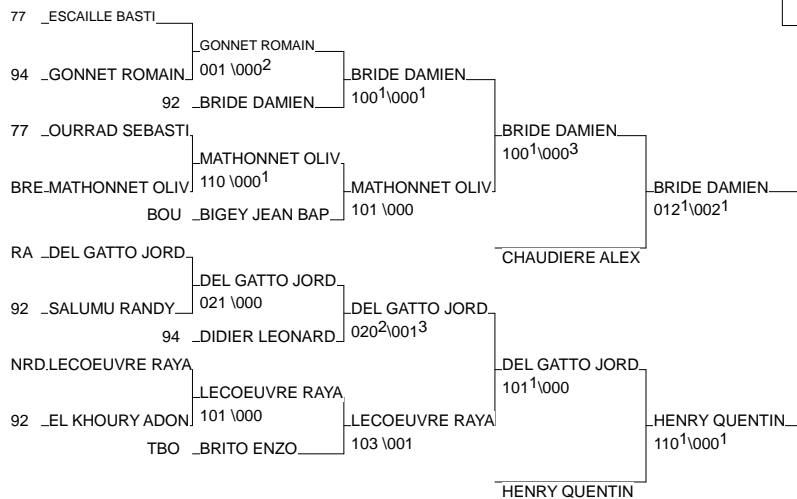

challenge national troyes senior

troyes 25/10/2015-29/10/2015

Cat. -66

Nb. Judokas : 29