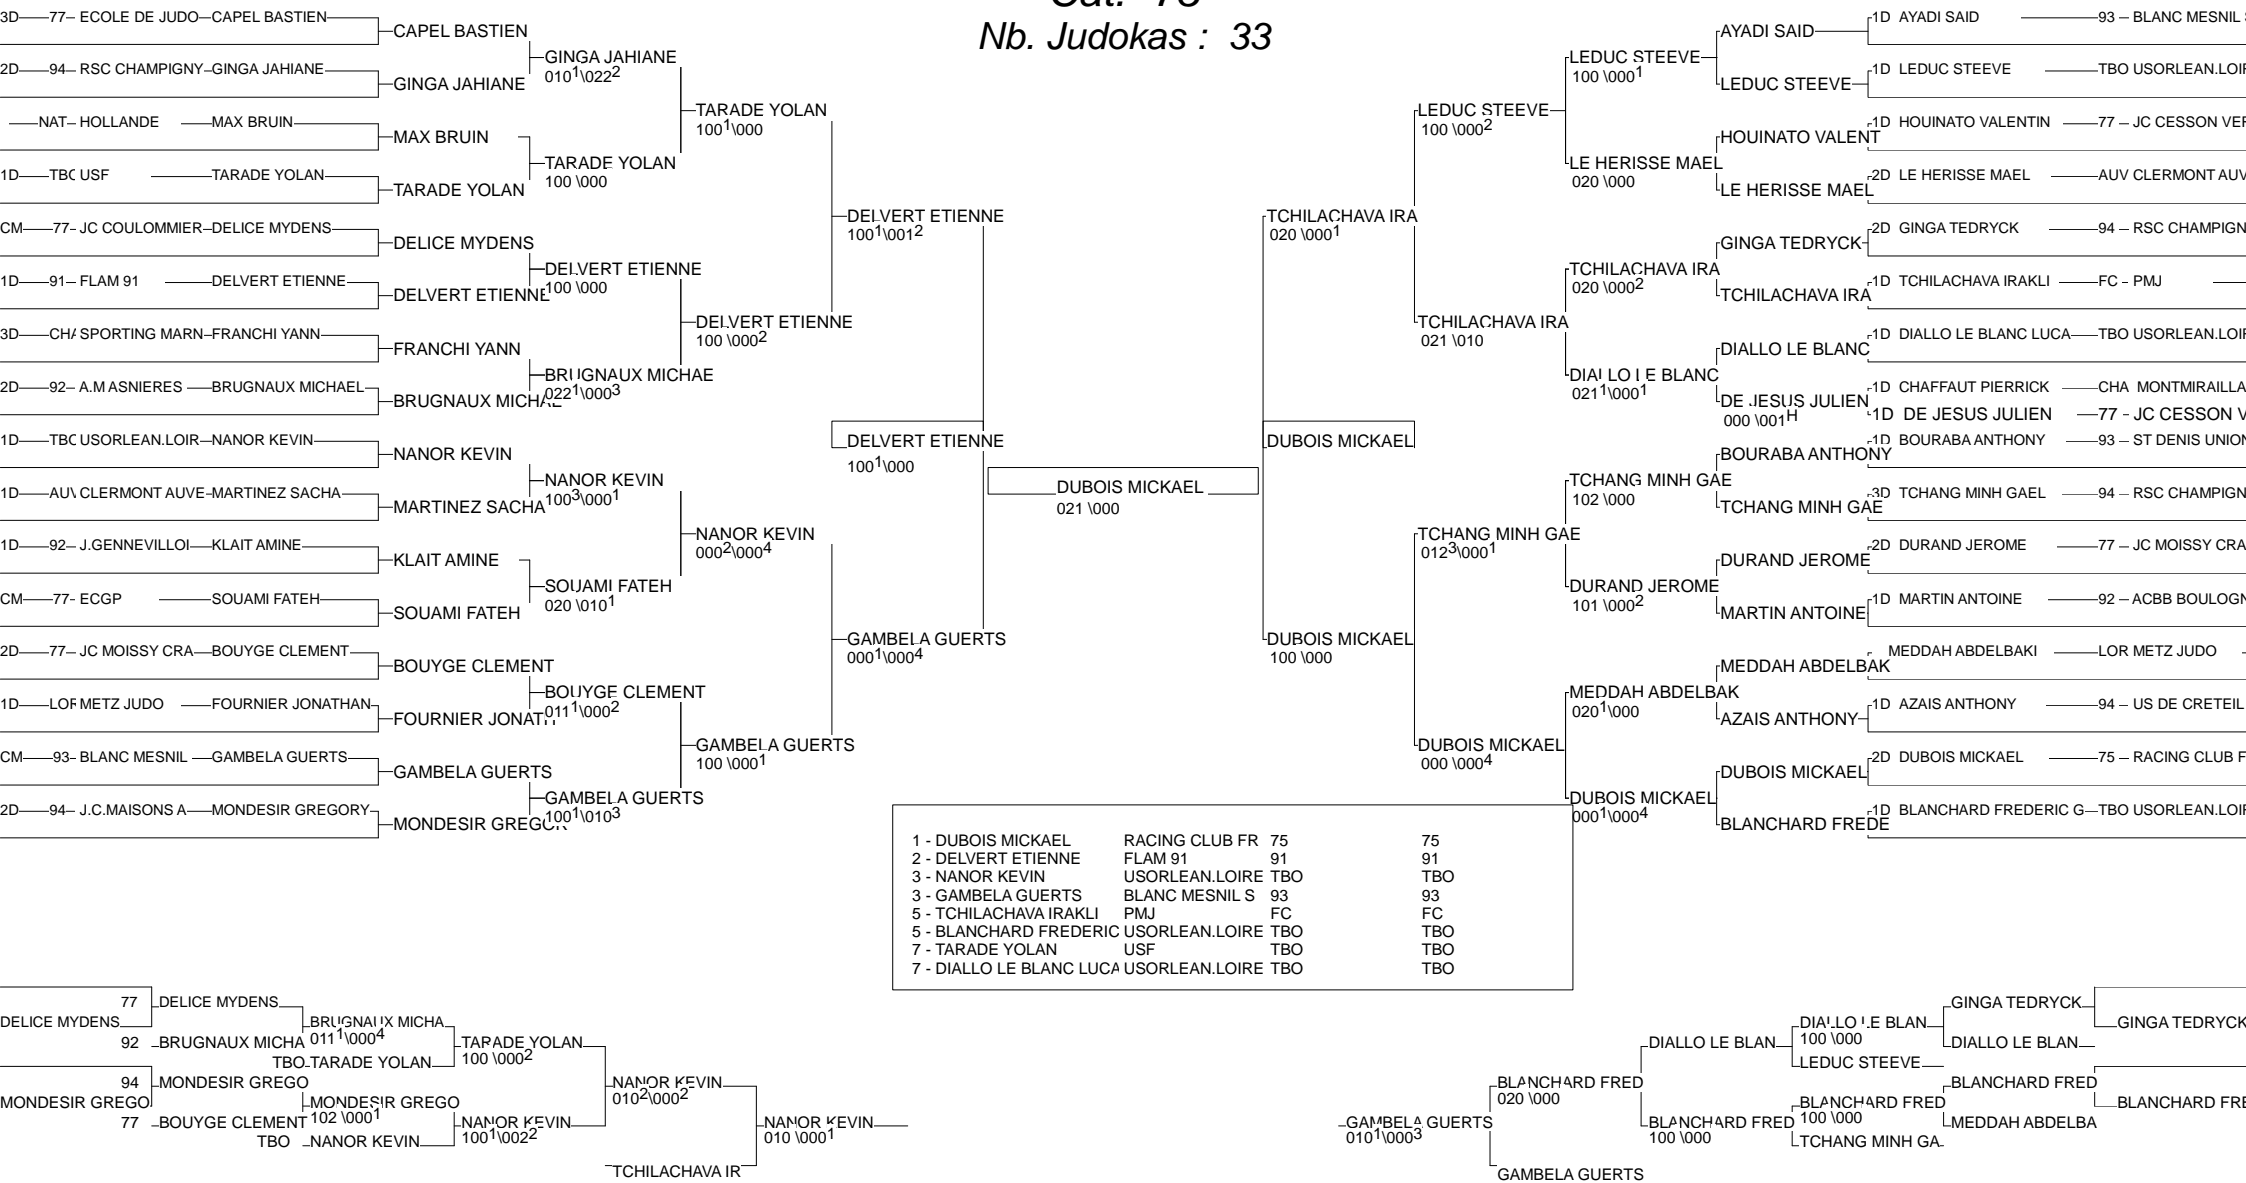

challenge national troyes senior

troyes 25/10/2015-29/10/2015

Cat. -66

Nb. Judokas : 29

challenge national troyes senior

troyes 25/10/2015-29/10/2015

Cat. -73

Nb. Judokas : 33