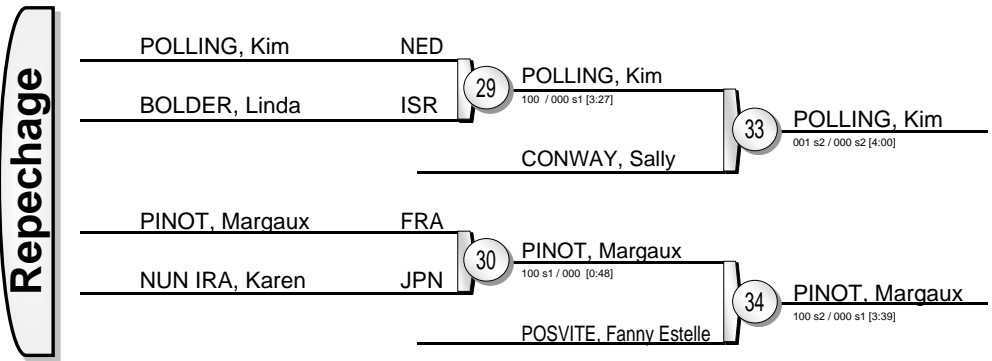

(FRA Paris, 17-18 October 2015)

-70 kg

24 Judoka

Results

1. TACHIMOTO, Haruka JPN
2. VARGAS KOCH, Laura GER
3. POLLING, Kim NED
3. PINOT, Margaux FRA
5. CONWAY, Sally GBR
5. POSVITE, Fanny Estelle FRA
7. BOLDER, Linda ISR
7. NUN IRA, Karen JPN