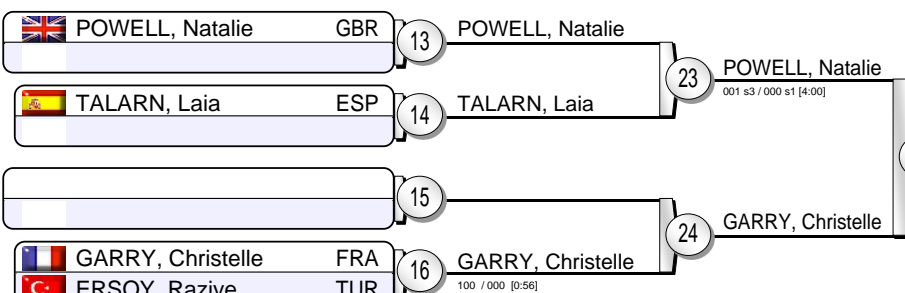

(TUR Samsun, 27-29 Mar 2015)

-78 kg

23 Judoka

Pool A

Pool B

Pool C

Pool D

MALONGA, Madeleine
101 s1 / 000 s1 [1:47] 35