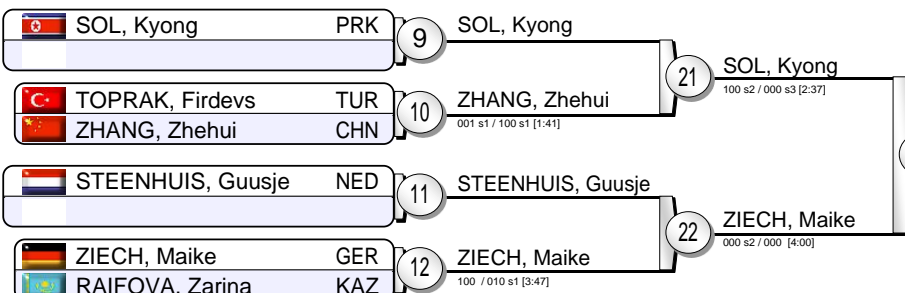

(TUR Samsun, 27-29 Mar 2015)

-78 kg

23 Judoka

Pool A

Pool B

Pool C

Pool D

MALONGA, Madeleine
101 s1 / 000 s1 [1:47] 35