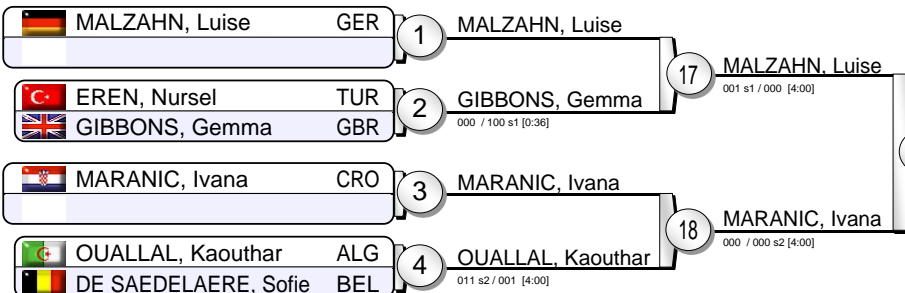

Results

- BOLDER, Linda ISR
- ALVEAR, Yuri COL
- TSEND AYUSH, Naranjargal MGL
- CONWAY, Sally GBR
- PORTELA, Maria BRA
- TAEYMANS, Roxane BEL
- MARZOK, Iljana GER
- ROBRA, Juliane SUI

IJF Grand Prix Samsun 2015

(TUR Samsun, 27-29 Mar 2015)

-78 kg

23 Judoka

Pool A

Pool B

Pool C

Pool D

MALONGA, Madeleine
101 s1 / 000 s1 [1:47] 35