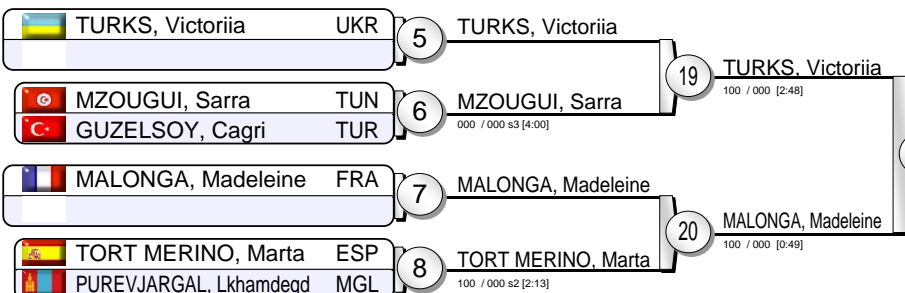

Results

- BOLDER, Linda ISR
- ALVEAR, Yuri COL
- TSEND AYUSH, Naranjargal MGL
- CONWAY, Sally GBR
- PORTELA, Maria BRA
- TAEYMANS, Roxane BEL
- MARZOK, Iljana GER
- ROBRA, Juliane SUI

IJF Grand Prix Samsun 2015

(TUR Samsun, 27-29 Mar 2015)

-78 kg

23 Judoka

Pool A

Pool B

Pool C

Pool D

MALONGA, Madeleine
101 s1 / 000 s1 [1:47] 35