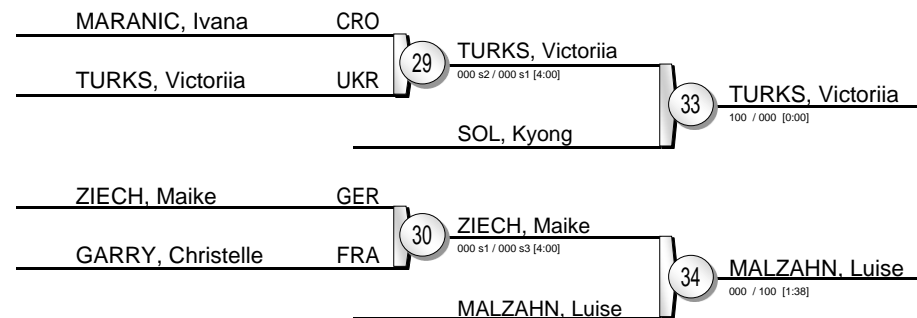

MALONGA, Madeleine
101 s1 / 000 s1 [1:47] 35

POWELL, Natalie
000 sH / 100 [3:52] 32

Repechage