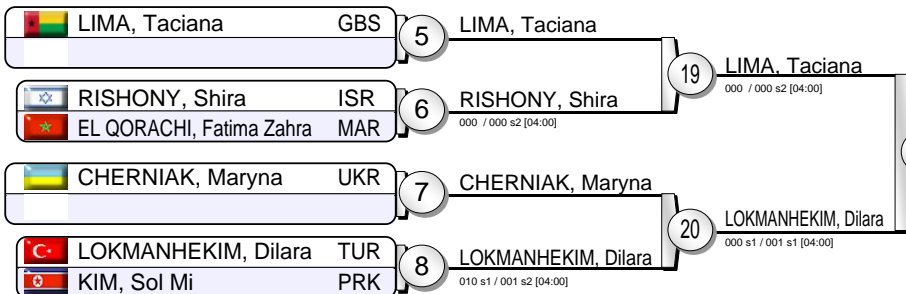

IJF Grand Prix Samsun 2015

(TUR Samsun, 27-29 Mar 2015)

-48 kg

25 Judoka

Pool A

Pool B

Pool C

Pool D