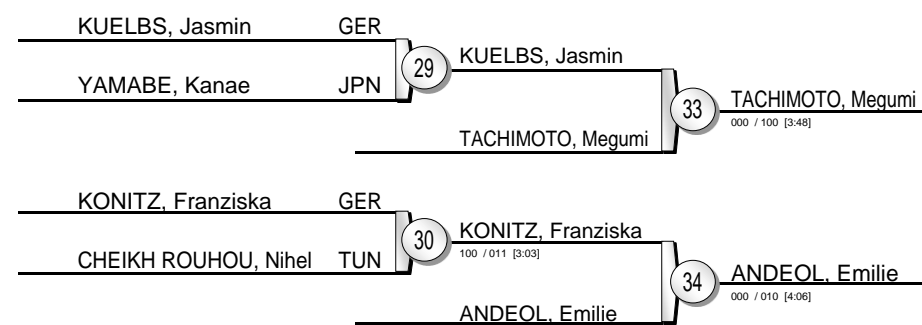

World Championships 2014

(RUS Chelyabinsk, 25-30 August 2014)

+78 kg

23 Judoka

Pool A

Pool B

Pool C

Pool D

Repechage

Results

1. ORTIZ, Idalys CUB
2. ALTHEMAN, Maria Suelen BRA
3. TACHIMOTO, Megumi JPN
3. ANDEOL, Emilie FRA
5. KUELBS, Jasmin GER
5. KONITZ, Franziska GER
7. YAMABE, Kanae JPN
7. CHEIKH ROUHOU, Nihel TUN