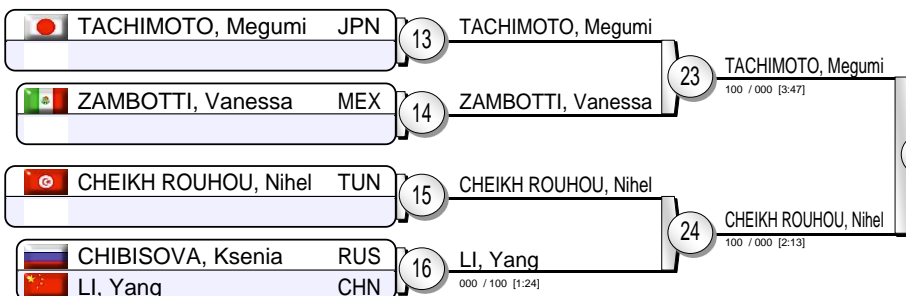

World Championships 2014

(RUS Chelyabinsk, 25-30 August 2014)

+78 kg

23 Judoka

Pool A

Pool B

Pool C

Pool D