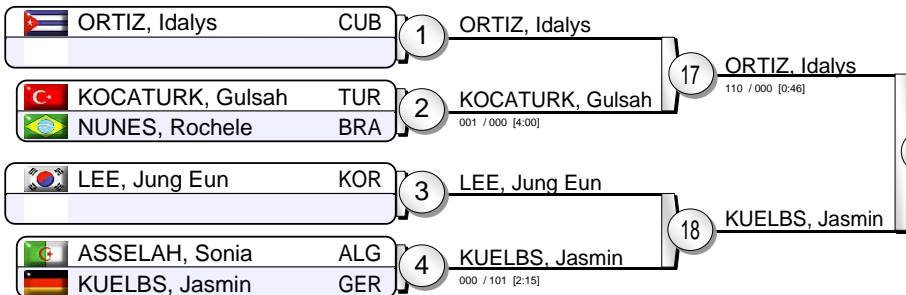

World Championships 2014

(RUS Chelyabinsk, 25-30 August 2014)

+78 kg

23 Judoka

Pool A

Pool B

Pool C

Pool D