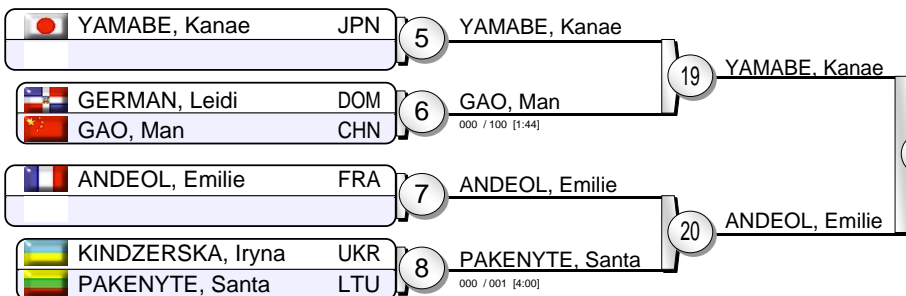

World Championships 2014

(RUS Chelyabinsk, 25-30 August 2014)

+78 kg

23 Judoka

Pool A

Pool B

Pool C

Pool D