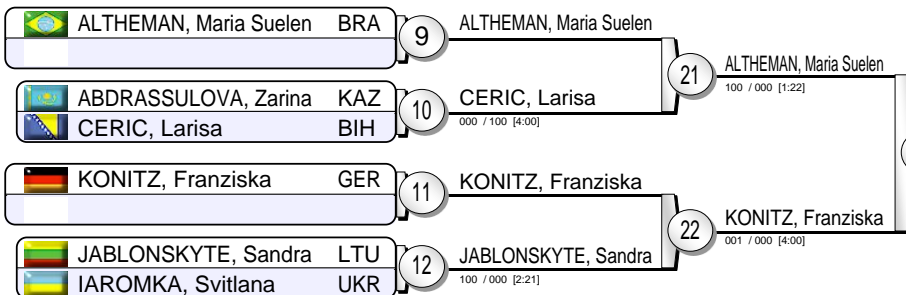

World Championships 2014

(RUS Chelyabinsk, 25-30 August 2014)

+78 kg

23 Judoka

Pool A

Pool B

Pool C

Pool D