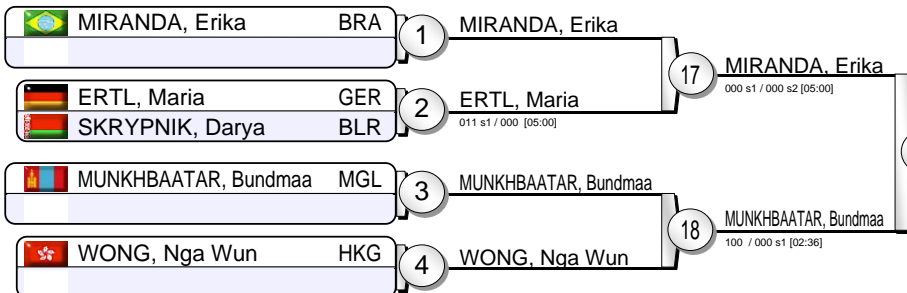

WU, Shugen (35) 000 s3 / 000 s1 [05:00]

WU, Shugen (32) 000 s2 / 000 [05:00]

Repechage

Results

- WU, Shugen CHN
- MUNKHBAT, Urantsetseg MGL
- KRASNIQI, Distria KOS
- KONDO, Ami JPN
- WIRTH, Sonja GER
- JEONG, Bo Kyeong KOR
- AKKUS, Sumeyye TUR
- LABORDE, Maria Celia CUB

IJF Grand Prix Duesseldorf 2014

(GER Duesseldorf, 21-23 February 2014)

-52 kg

23 Judoka

Pool A

Pool B

Pool C

Pool D