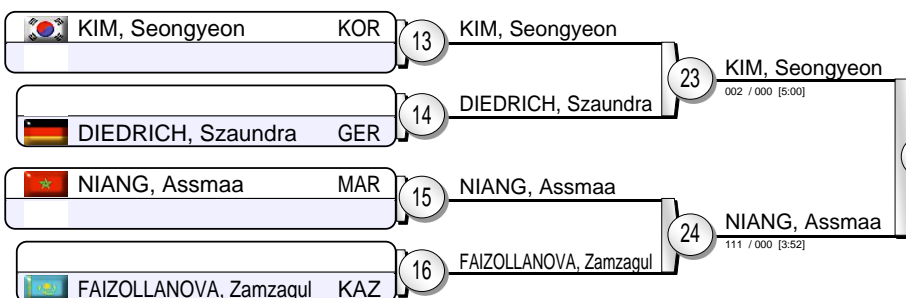

(GER Duesseldorf, 21-23 February 2014)

-70 kg

18 Judoka

Pool A

Pool B

Pool C

Pool D

Repechage

Results

1. NIANG, Assmaa MAR
2. CONWAY, Sally GBR
3. HWANG, Ye-Sul KOR
3. ARAI, Chizuru JPN
5. BOLDER, Linda NED
5. MARZOK, Iljana GER
7. GAZIEVA, Irina RUS
7. KIM, Seongyeon KOR

IJF Grand Prix Duesseldorf 2014

(GER Duesseldorf, 21-23 February 2014)

-78 kg

22 Judoka

Pool A

JOO, Abigel	HUN	1	JOO, Abigel	17	ZIECH, Maike	000 / 100 [2:33]
ZIECH, Maike	GER	2	ZIECH, Maike	17		
RAIFOVA, Zarina	KAZ					010 / 000 [5:00]
BATTULGA, Munkhtuya	MGL	3	BATTULGA, Munkhtuya	18	MALONGA, Madeleine	000 / 100 [4:28]
SOARES, Samanta	BRA	4	MALONGA, Madeleine	18		
MALONGA, Madeleine	FRA					000 / 010 [5:00]