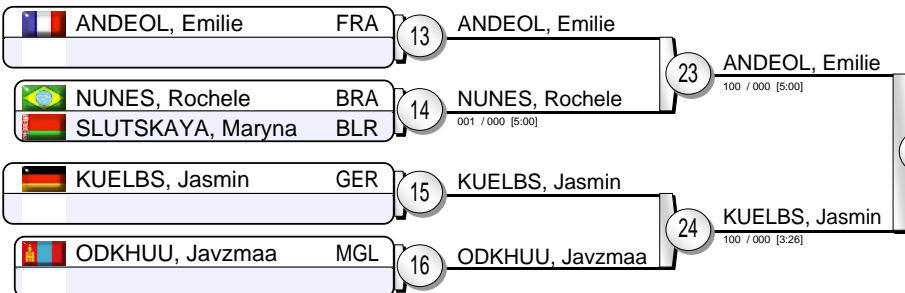

IJF Grand Prix Duesseldorf 2014

(GER Duesseldorf, 21-23 February 2014)

+78 kg

19 Judoka

Pool A

Pool B

Pool C

Pool D