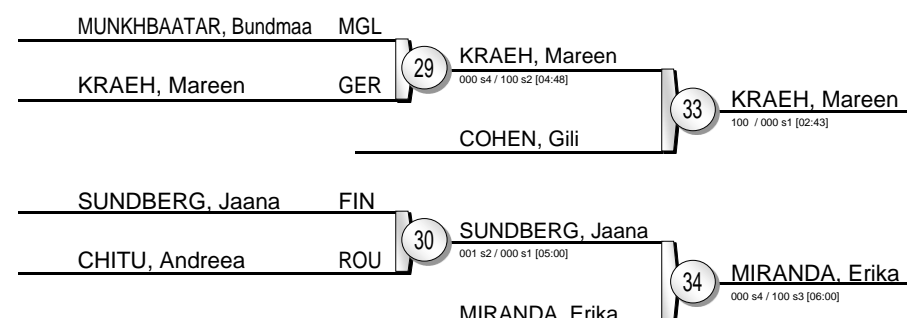

KUZIUTINA, Natalia
000 s1 / 000 [05:00] 35

Results		
1.	KUZIUTINA, Natalia	RUS
2.	HASHIMOTO, Yuki	JPN
3.	KRAEH, Mareen	GER
3.	MIRANDA, Erika	BRA
5.	COHEN, Gili	ISR
5.	SUNDBERG, Jaana	FIN
7.	MUNKHBAATAR, Bundmaa	MGL
7.	CHITU, Andreea	ROU

Repechage