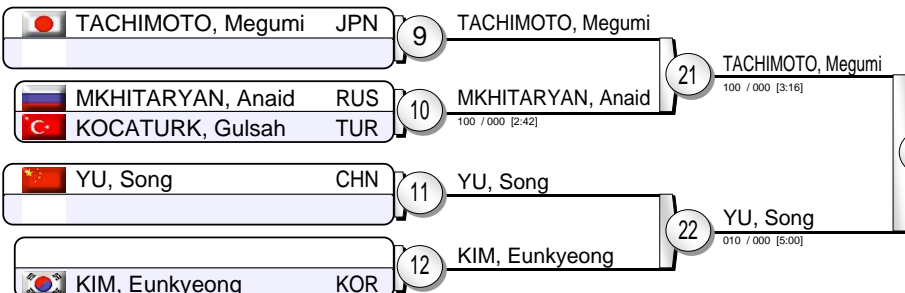

IJF Grand Prix Duesseldorf 2014

(GER Duesseldorf, 21-23 February 2014)

+78 kg

19 Judoka

Pool A

Pool B

Pool C

Pool D