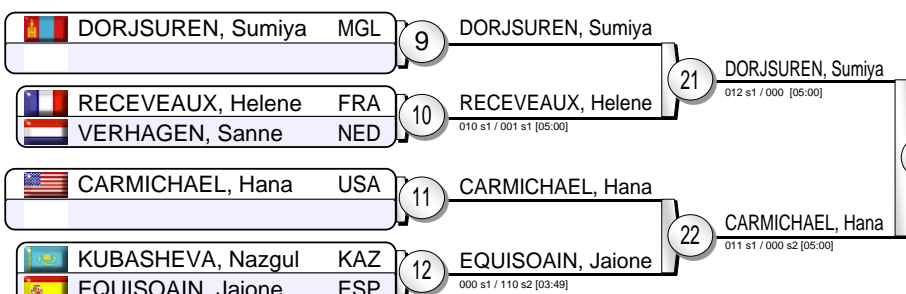

Repechage

IJF Grand Prix Duesseldorf 2014

(GER Duesseldorf, 21-23 February 2014)

-57 kg

23 Judoka

Pool A

Pool B

Pool C

Pool D

Repechage

Results

- MATSUMOTO, Kaori JPN
- DORJSUREN, Sumiya MGL
- QUADROS, Ketleyn BRA
- ZABLUDINA, Irina RUS
- ROPER, Miryam GER
- CARMICHAEL, Hana USA
- FILZMOSER, Sabrina AUT
- BEAUCHEMIN-PINARD, Catherine CAN