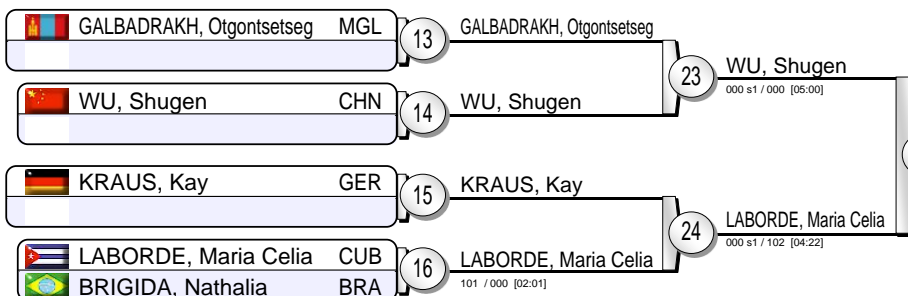

IJF Grand Prix Duesseldorf 2014

(GER Duesseldorf, 21-23 February 2014)

-48 kg

21 Judoka

Pool A

Pool B

Pool C

Pool D