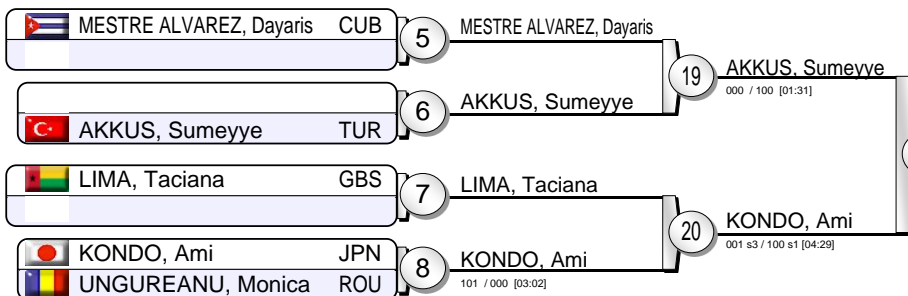

IJF Grand Prix Duesseldorf 2014

(GER Duesseldorf, 21-23 February 2014)

-48 kg

21 Judoka

Pool A

Pool B

Pool C

Pool D

WU, Shugen (35) 000 s3 / 000 s1 [05:00]

WU, Shugen (32) 000 s2 / 000 [05:00]

Repechage

Results

- WU, Shugen CHN
- MUNKHBAT, Urantsetseg MGL
- KRASNIQI, Distria KOS
- KONDO, Ami JPN
- WIRTH, Sonja GER
- JEONG, Bo Kyeong KOR
- AKKUS, Sumeyye TUR
- LABORDE, Maria Celia CUB

IJF Grand Prix Duesseldorf 2014

(GER Duesseldorf, 21-23 February 2014)

-52 kg

23 Judoka

Pool A

Pool B

Pool C

Pool D