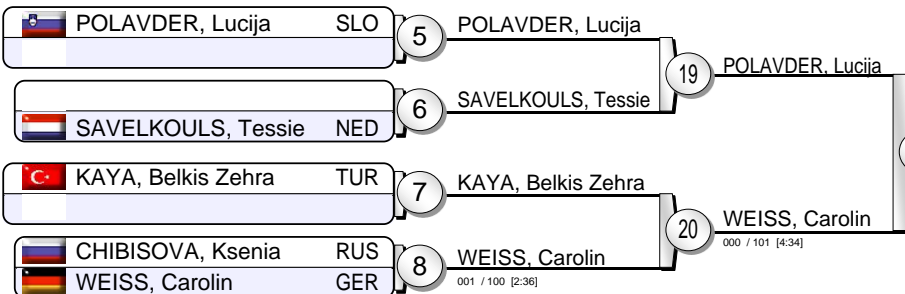

IJF Grand Prix Duesseldorf 2014

(GER Duesseldorf, 21-23 February 2014)

+78 kg

19 Judoka

Pool A

Pool B

Pool C

Pool D