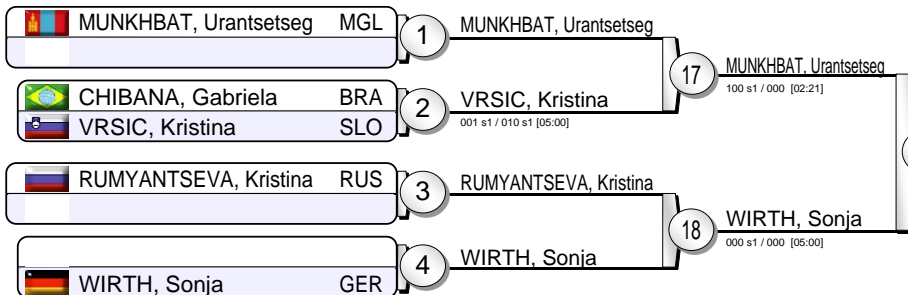

IJF Grand Prix Duesseldorf 2014

(GER Duesseldorf, 21-23 February 2014)

-48 kg

21 Judoka

Pool A

Pool B

Pool C

Pool D