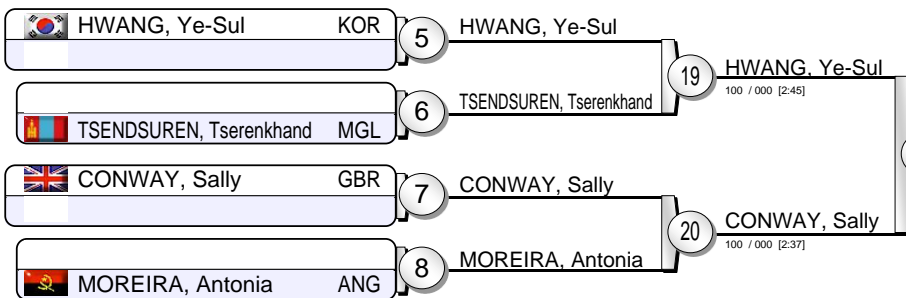

(GER Duesseldorf, 21-23 February 2014)

-70 kg

18 Judoka

Pool A

Pool B

Pool C

Pool D

Repechage

Results

1. NIANG, Assmaa MAR
2. CONWAY, Sally GBR
3. HWANG, Ye-Sul KOR
3. ARAI, Chizuru JPN
5. BOLDER, Linda NED
5. MARZOK, Iljana GER
7. GAZIEVA, Irina RUS
7. KIM, Seongyeon KOR

IJF Grand Prix Duesseldorf 2014