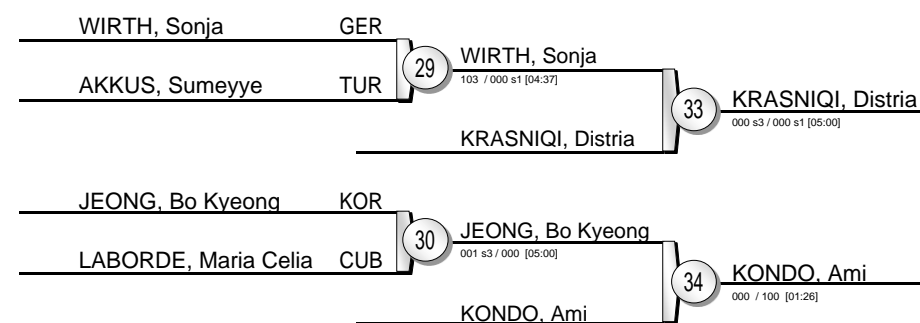

WU, Shugen (35) 000 s3 / 000 s1 [05:00]

WU, Shugen (32) 000 s2 / 000 [05:00]

Repechage