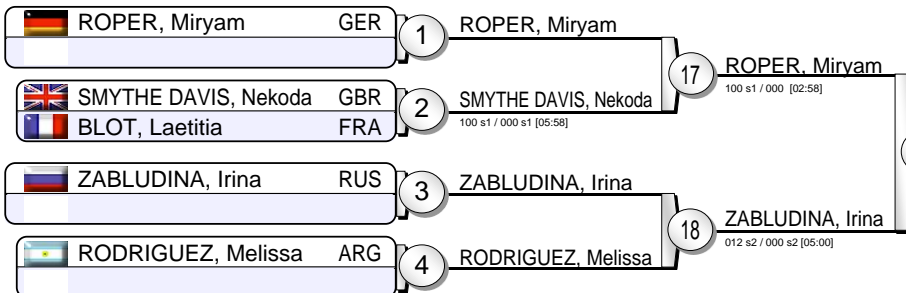

Repechage

IJF Grand Prix Duesseldorf 2014

(GER Duesseldorf, 21-23 February 2014)

-57 kg

23 Judoka

Pool A

Pool B

Pool C

Pool D

Repechage

Results

- MATSUMOTO, Kaori JPN
- DORJSUREN, Sumiya MGL
- QUADROS, Ketleyn BRA
- ZABLUDINA, Irina RUS
- ROPER, Miryam GER
- CARMICHAEL, Hana USA
- FILZMOSER, Sabrina AUT
- BEAUCHEMIN-PINARD, Catherine CAN