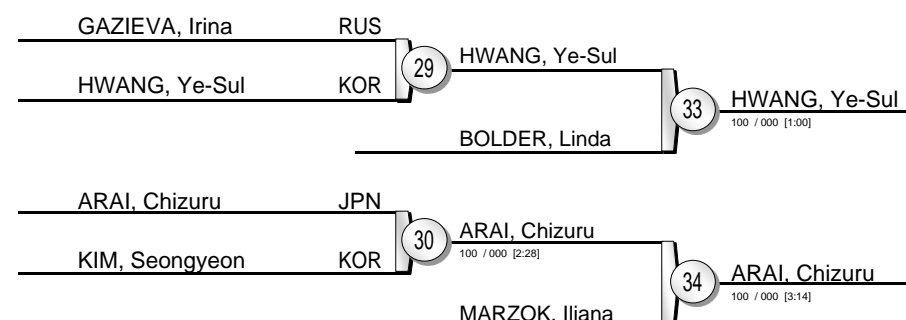

(GER Duesseldorf, 21-23 February 2014)

-70 kg

18 Judoka

Pool A

Pool B

Pool C

Pool D

Repechage