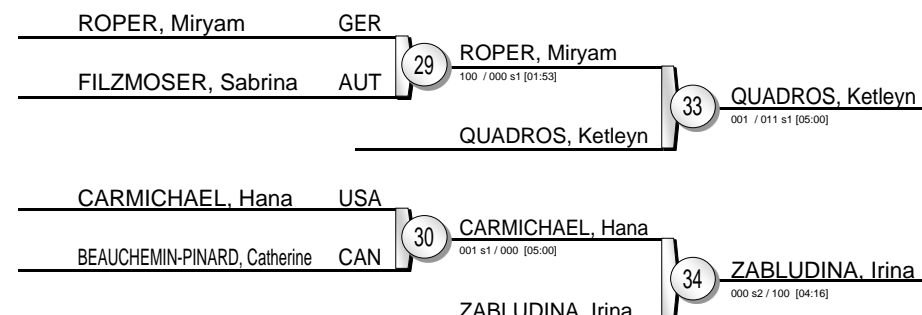

IJF Grand Prix Duesseldorf 2014

(GER Duesseldorf, 21-23 February 2014)

-57 kg

23 Judoka

Pool A

Pool B

Pool C

Pool D

Repechage

Results

1. MATSUMOTO, Kaori JPN
2. DORJSUREN, Sumiya MGL
3. QUADROS, Ketleyn BRA
4. ZABLUDINA, Irina RUS
5. ROPER, Miryam GER
6. CARMICHAEL, Hana USA
7. FILZMOSER, Sabrina AUT
8. BEAUCHEMIN-PINARD, Catherine CAN