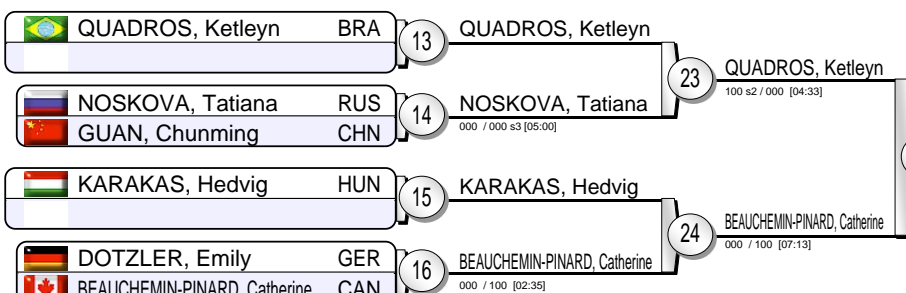

IJF Grand Prix Duesseldorf 2014

(GER Duesseldorf, 21-23 February 2014)

-57 kg

23 Judoka

Pool A

Pool B

Pool C

Pool D

Repechage

Results

1. MATSUMOTO, Kaori JPN
2. DORJSUREN, Sumiya MGL
3. QUADROS, Ketleyn BRA
4. ZABLUDINA, Irina RUS
5. ROPER, Miryam GER
6. CARMICHAEL, Hana USA
7. FILZMOSER, Sabrina AUT
8. BEAUCHEMIN-PINARD, Catherine CAN