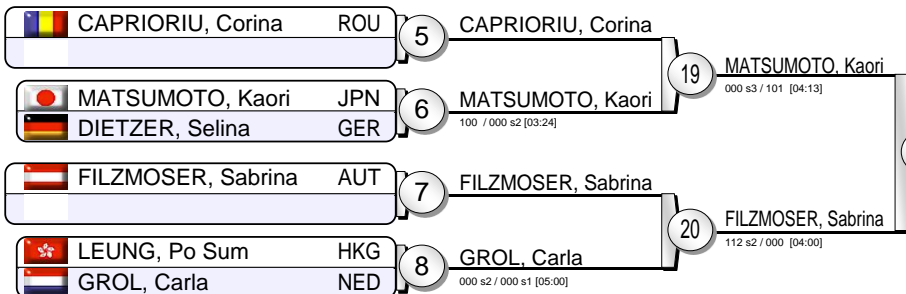

Repechage

IJF Grand Prix Duesseldorf 2014

(GER Duesseldorf, 21-23 February 2014)

-57 kg

23 Judoka

Pool A

Pool B

Pool C