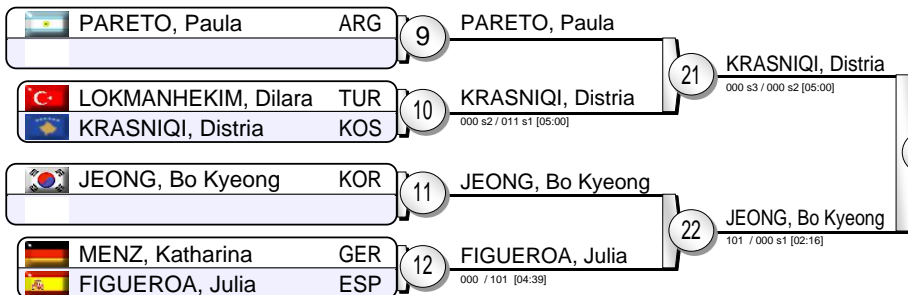

IJF Grand Prix Duesseldorf 2014

(GER Duesseldorf, 21-23 February 2014)

-48 kg

21 Judoka

Pool A

Pool B

Pool C

Pool D

IJF Grand Prix Duesseldorf 2014

(GER Duesseldorf, 21-23 February 2014)

-52 kg

23 Judoka

Pool A

Pool B

Pool C

Pool D