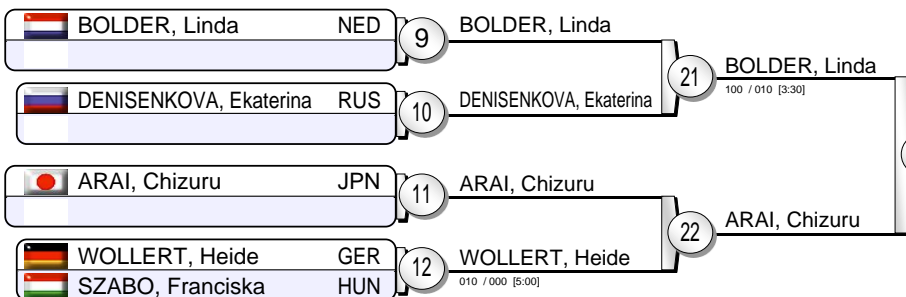

(GER Duesseldorf, 21-23 February 2014)

-70 kg

18 Judoka

Pool A

Pool B

Pool C

Pool D

Repechage

Results

1. NIANG, Assmaa MAR
2. CONWAY, Sally GBR
3. HWANG, Ye-Sul KOR
3. ARAI, Chizuru JPN
5. BOLDER, Linda NED
5. MARZOK, Iljana GER
7. GAZIEVA, Irina RUS
7. KIM, Seongyeon KOR

IJF Grand Prix Duesseldorf 2014