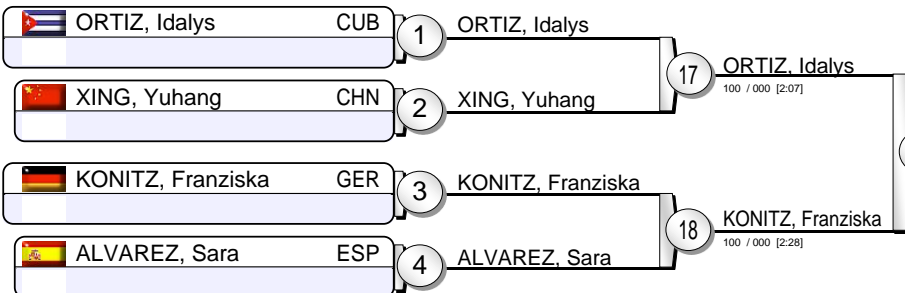

MALZAHN, Luise
000 / 100 [1:13]
31

VELENSEK, Anamari
000 / 110 [1:48]
32

Results

- MALZAHN, Luise GER
- VELENSEK, Anamari SLO
- TCHEUMEO, Audrey FRA
- POWELL, Natalie GBR
- ZHANG, Zhehui CHN
- MALONGA, Madeleine FRA
- ZIECH, Maike GER
- MARANIC, Ivana CRO

IJF Grand Prix Duesseldorf 2014

(GER Duesseldorf, 21-23 February 2014)

+78 kg

19 Judoka

Pool A

Pool B

Pool C

Pool D