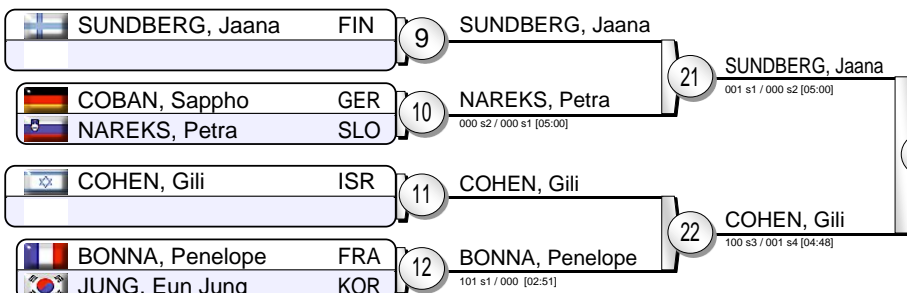

IJF Grand Prix Duesseldorf 2014

(GER Duesseldorf, 21-23 February 2014)

-52 kg

23 Judoka

Pool A

Pool B

Pool C

Pool D