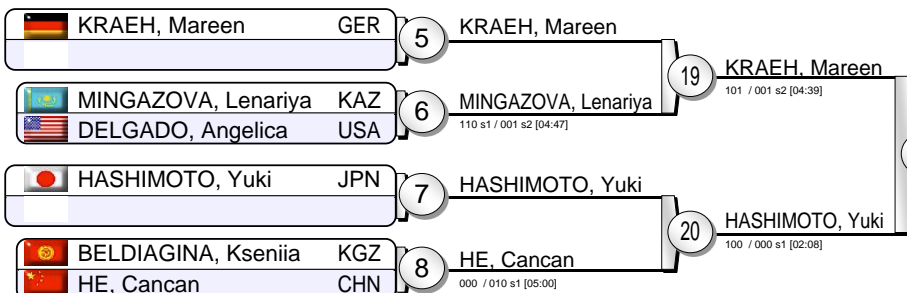

IJF Grand Prix Duesseldorf 2014

(GER Duesseldorf, 21-23 February 2014)

-48 kg

21 Judoka

Pool A

Pool B

Pool C

Pool D

IJF Grand Prix Duesseldorf 2014

(GER Duesseldorf, 21-23 February 2014)

-52 kg

23 Judoka

Pool A

Pool B

Pool C

Pool D

KUZIUTINA, Natalia
000 s1 / 000 [05:00] 35

Results		
1.	KUZIUTINA, Natalia	RUS
2.	HASHIMOTO, Yuki	JPN
3.	KRAEH, Mareen	GER
3.	MIRANDA, Erika	BRA
5.	COHEN, Gili	ISR
5.	SUNDBERG, Jaana	FIN
7.	MUNKHBAATAR, Bundmaa	MGL
7.	CHITU, Andreea	ROU