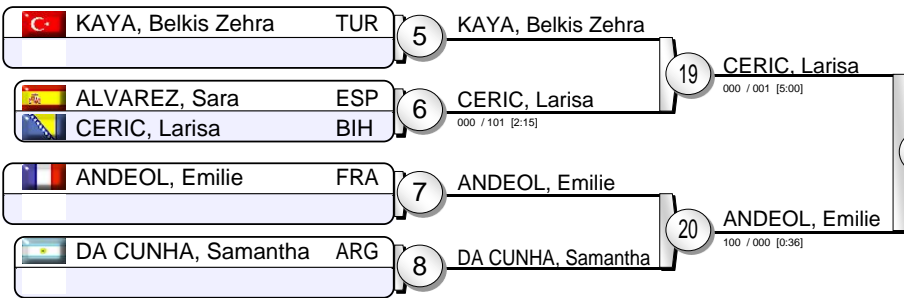

IJF World Championship Seniors 2013

(BRA Rio de Janeiro, 26-31 August 2013)

+78 kg

21 Judoka

Pool A

Pool B

Pool C

Pool D

Repechage

Results

1.	ORTIZ, Idalys	CUB
2.	ALTHEMAN, Maria Suelen	BRA
3.	TACHIMOTO, Megumi	JPN
3.	LEE, Jung Eun	KOR
5.	CERIC, Larisa	BIH
5.	ANDEOL, Emilie	FRA
7.	KIM, Eunkyeong	KOR
7.	KUELBS, Jasmin	GER