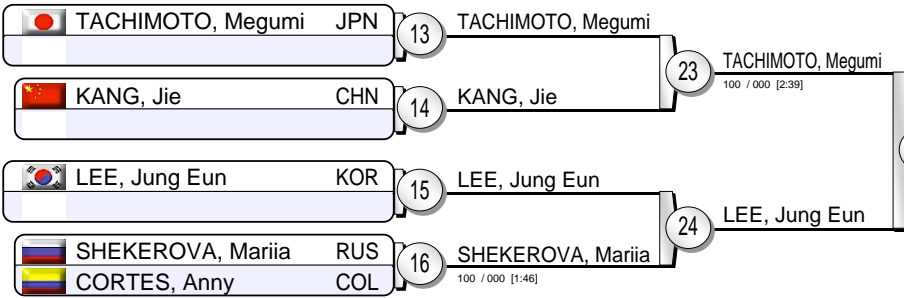

# IJF World Championship Seniors 2013

(BRA Rio de Janeiro, 26-31 August 2013)

# +78 kg

21 Judoka

Pool A

Pool B

Pool C

Pool D

Repechage