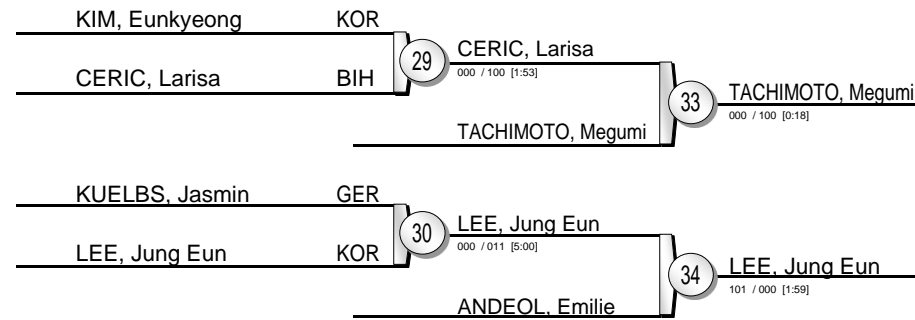

IJF World Championship Seniors 2013

(BRA Rio de Janeiro, 26-31 August 2013)

+78 kg

21 Judoka

Pool A

Pool B

Pool C

Pool D

Repechage

Results

1.	ORTIZ, Idalys	CUB
2.	ALTHEMAN, Maria Suelen	BRA
3.	TACHIMOTO, Megumi	JPN
3.	LEE, Jung Eun	KOR
5.	CERIC, Larisa	BIH
5.	ANDEOL, Emilie	FRA
7.	KIM, Eunkyeong	KOR
7.	KUELBS, Jasmin	GER