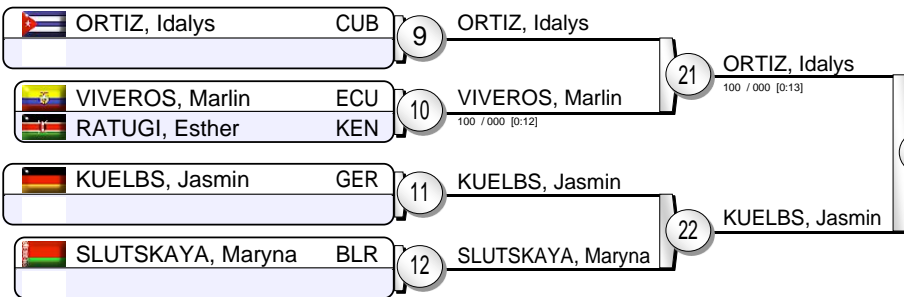

IJF World Championship Seniors 2013

(BRA Rio de Janeiro, 26-31 August 2013)

+78 kg

21 Judoka

Pool A

Pool B

Pool C

Pool D

Repechage

Results

1.	ORTIZ, Idalys	CUB
2.	ALTHEMAN, Maria Suelen	BRA
3.	TACHIMOTO, Megumi	JPN
3.	LEE, Jung Eun	KOR
5.	CERIC, Larisa	BIH
5.	ANDEOL, Emilie	FRA
7.	KIM, Eunkyeong	KOR
7.	KUELBS, Jasmin	GER