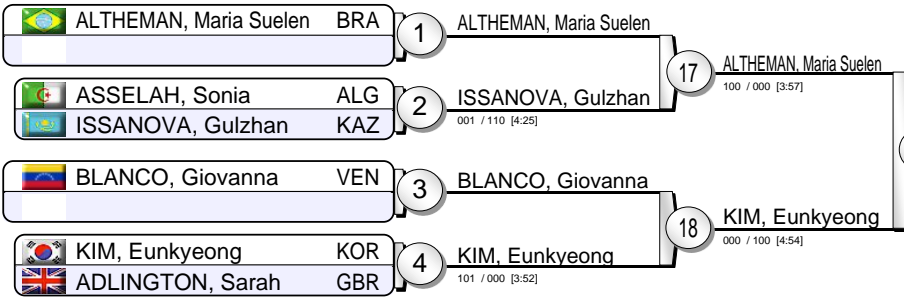

IJF World Championship Seniors 2013

(BRA Rio de Janeiro, 26-31 August 2013)

+78 kg

21 Judoka

Pool A