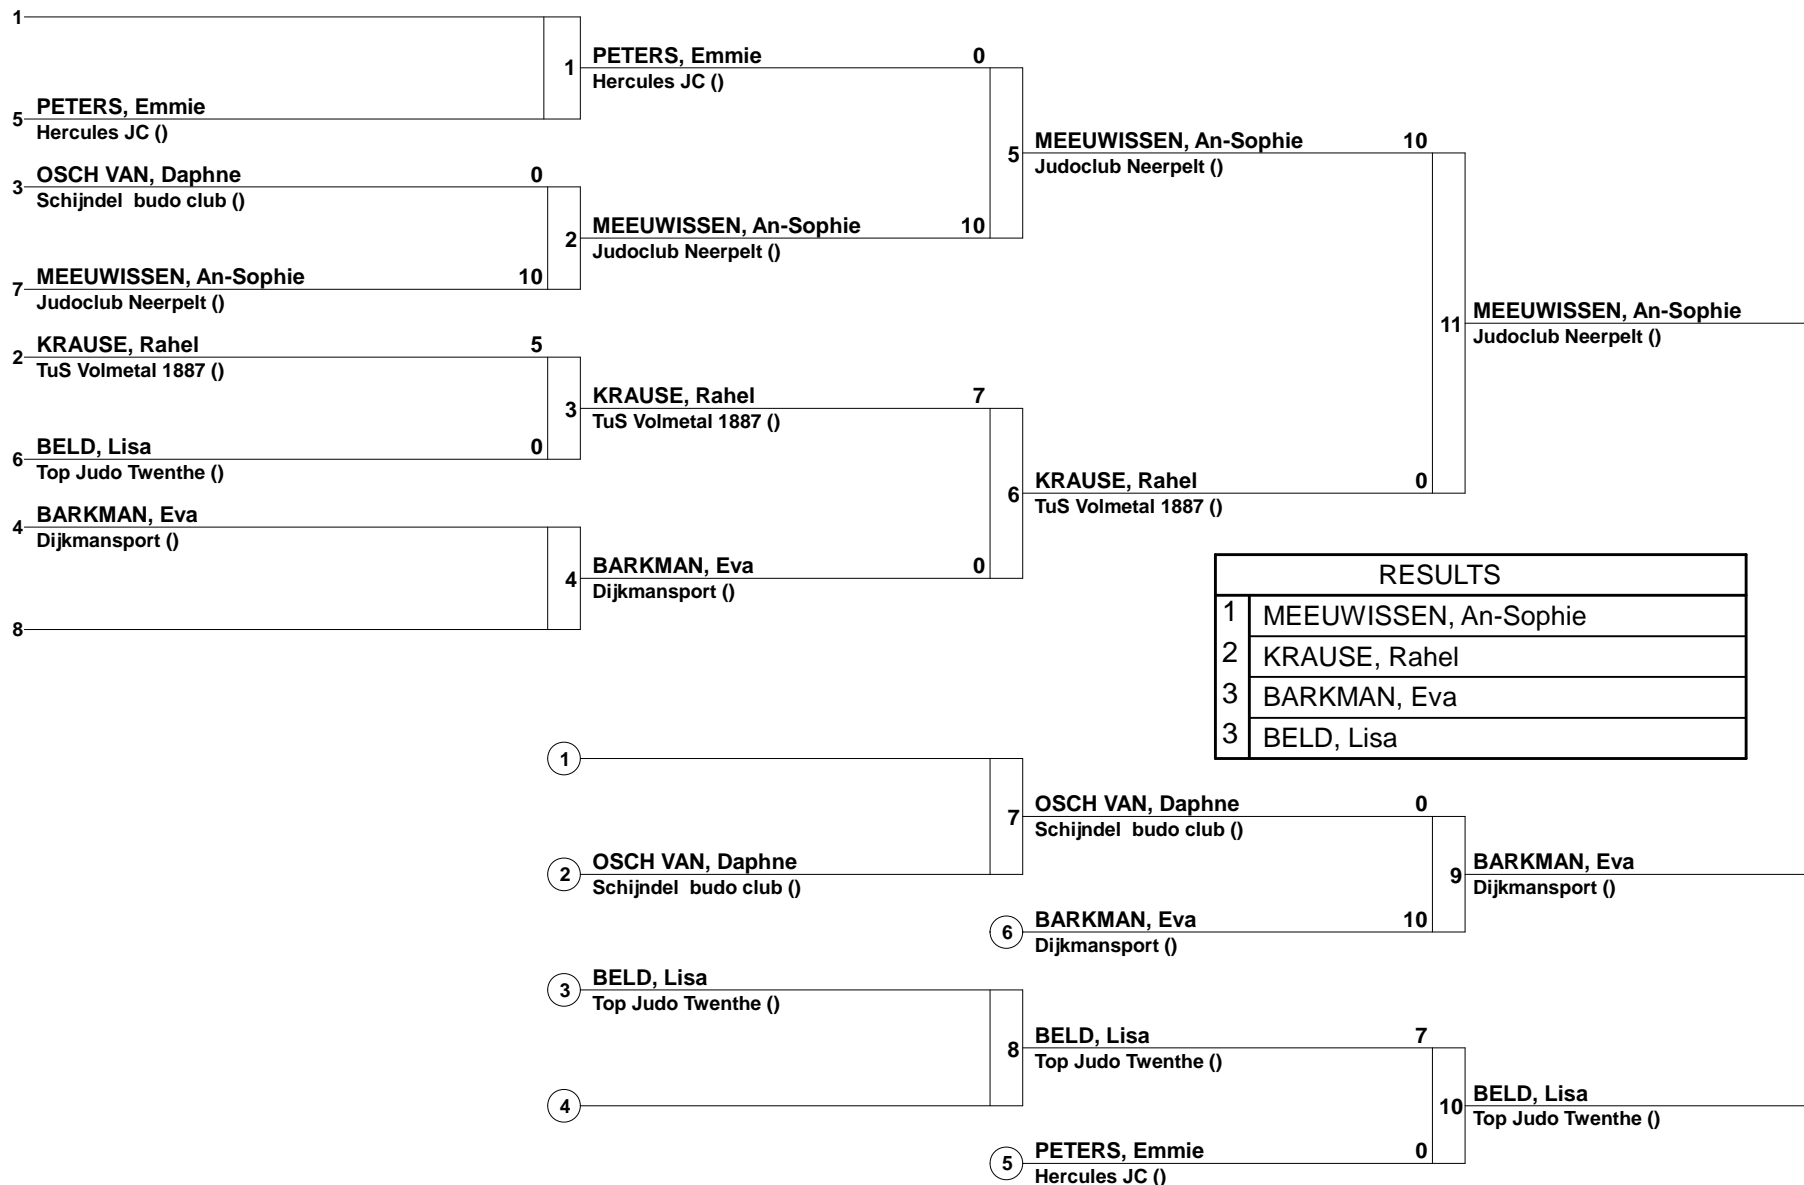

Loser from fight nr 18

Loser from fight nr 17

**MATSURU DUTCH OPEN ESPOIR 2013**

Weight category: Dames -21 -78 kg

**-78 kg**  
(6 competitors)

**JUDOBOND -ZUID- NEDERLAND**  
**MATSURU DUTCH OPEN ESPOIR 2013**  
*Weight category: Dames -21 +78 kg*