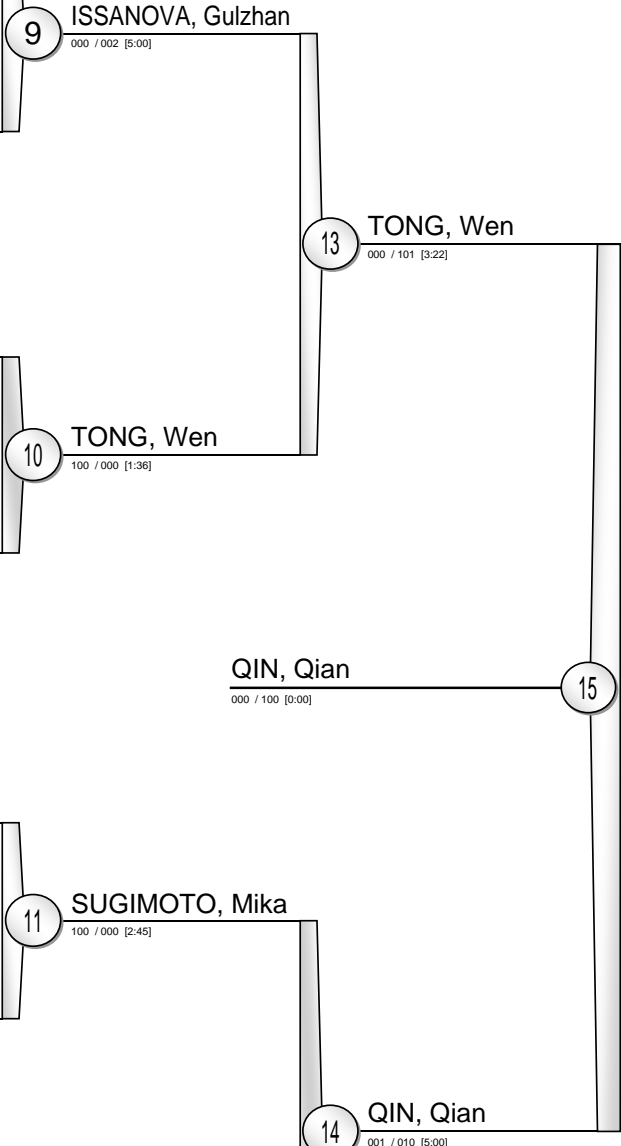

IJF Masters Almaty 2012

(KAZ Almaty, 14-15 January 2012)

+78 kg

14 Judoka

Pool A

Pool B

Pool C

Pool D