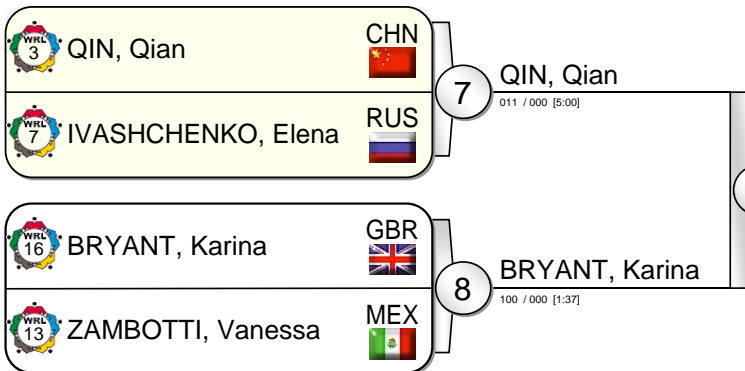

AGUIAR, Mayra (BRA) 31 (000 / 100 [0:32])

AGUIAR, Mayra (BRA) 30 (000 / 100 [0:09])

Results

- | | | |
|---------------------------|-----|--|
| 1. AGUIAR, Mayra | BRA | |
| 2. YANG, Xiuli | CHN | |
| 3. OGATA, Akari | JPN | |
| 3. VELENSEK, Anamari | SLO | |
| 5. JEONG, Gyeong-Mi | KOR | |
| 5. JOO, Abigel | HUN | |
| 5. PUREVJARGAL, Lkhamdegd | MGL | |
| 5. ZHANG, Zhehui | CHN | |

IJF Masters Almaty 2012

(KAZ Almaty, 14-15 January 2012)

+78 kg

14 Judoka

Pool A

Pool B

Pool C

Pool D