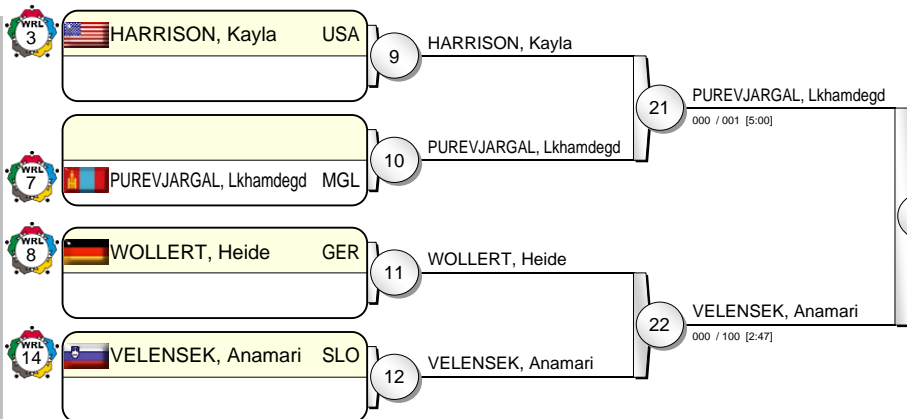

IJF Masters Almaty 2012

(KAZ Almaty, 14-15 January 2012)

-78 kg

17 Judoka

Pool A

Pool B

Pool C

Pool D

AGUIAR, Mayra (BRA) 31 (000 / 100 [0:32])

AGUIAR, Mayra (BRA) 30 (000 / 100 [0:09])

Results

- | | | |
|---------------------------|-----|--|
| 1. AGUIAR, Mayra | BRA | |
| 2. YANG, Xiuli | CHN | |
| 3. OGATA, Akari | JPN | |
| 3. VELENSEK, Anamari | SLO | |
| 5. JEONG, Gyeong-Mi | KOR | |
| 5. JOO, Abigel | HUN | |
| 5. PUREVJARGAL, Lkhamdegd | MGL | |
| 5. ZHANG, Zhehui | CHN | |