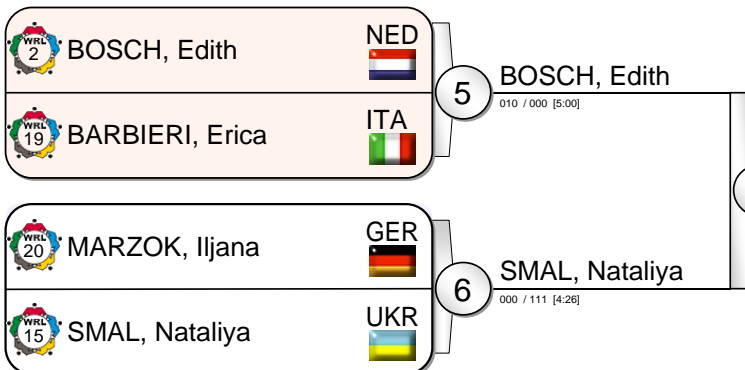

100 / 000 [0:35]

12 TANAKA, Miki

101 / 000 [2:13]

Results

- | | | | |
|----|------------------------|-----|--|
| 1. | UENO, Yoshie | JPN | |
| 2. | TANAKA, Miki | JPN | |
| 3. | XU, Lili | CHN | |
| 3. | VAN EMDEN, Anicka | NED | |
| 5. | GWEND, Edwige | ITA | |
| 5. | GERBI, Yarden | ISR | |
| 5. | TSEDEVSUREN, Munkhzaya | MGL | |
| 5. | YUSUBOVA, Ramila | AZE | |

IJF Masters Almaty 2012

(KAZ Almaty, 14-15 January 2012)

-70 kg

15 Judoka

Pool A

Pool B

Pool C

Pool D