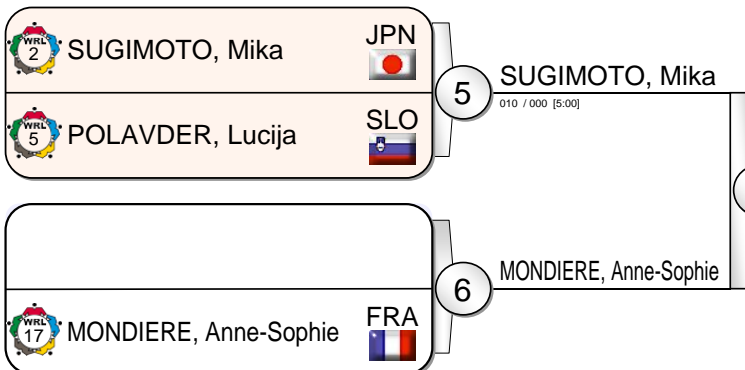

IJF Masters Almaty 2012

(KAZ Almaty, 14-15 January 2012)

+78 kg

14 Judoka

Pool A

Pool B

Pool C

Pool D