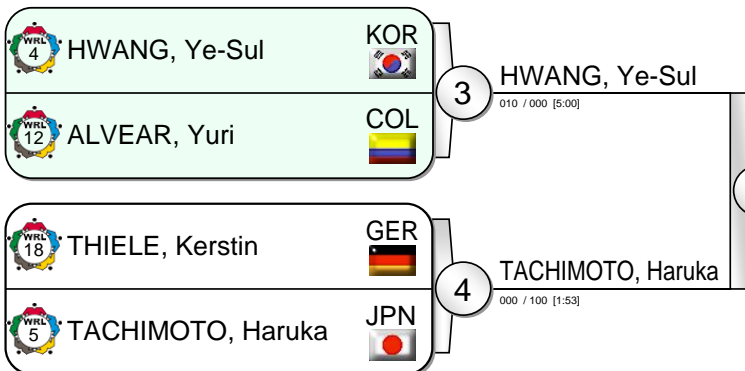

IJF Masters Almaty 2012

(KAZ Almaty, 14-15 January 2012)

-70 kg

15 Judoka

Pool A

Pool B

Pool C

Pool D