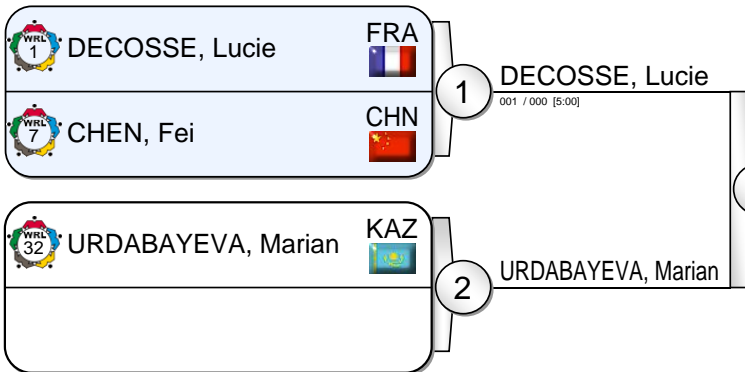

Pool D

WRRL 5 WILLEBOORDSE, Elisabeth NED

WRRL 13 TANAKA, Miki JPN

WRRL 15 YUSUBOVA, Ramila AZE

WRRL 7 SCHLESINGER, Alice ISR

7 TANAKA, Miki

000 / 100 [3:29]

8 YUSUBOVA, Ramila

100 / 000 [0:35]

12 TANAKA, Miki

101 / 000 [2:13]

Results

- | | | | |
|----|------------------------|-----|--|
| 1. | UENO, Yoshie | JPN | |
| 2. | TANAKA, Miki | JPN | |
| 3. | XU, Lili | CHN | |
| 3. | VAN EMDEN, Anicka | NED | |
| 5. | GWEND, Edwige | ITA | |
| 5. | GERBI, Yarden | ISR | |
| 5. | TSEDEVSUREN, Munkhzaya | MGL | |
| 5. | YUSUBOVA, Ramila | AZE | |

IJF Masters Almaty 2012

(KAZ Almaty, 14-15 January 2012)

-70 kg

15 Judoka

Pool A

Pool B

Pool C

Pool D