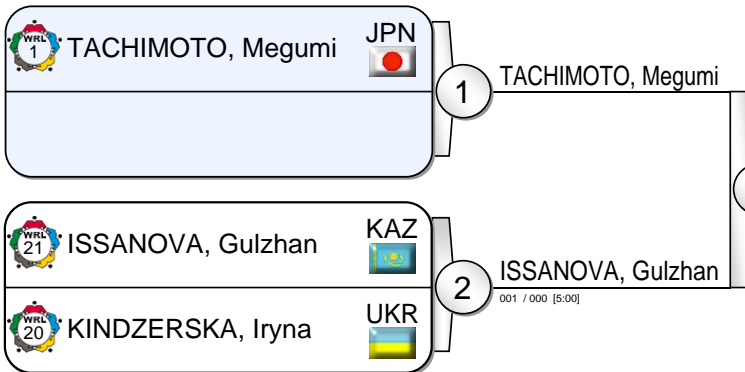

IJF Masters Almaty 2012

(KAZ Almaty, 14-15 January 2012)

-78 kg

17 Judoka

Pool A

Pool B

Pool C

Pool D

AGUIAR, Mayra (BRA) 31 (000 / 100 [0:32])

AGUIAR, Mayra (BRA) 30 (000 / 100 [0:09])

Results

- | | | |
|---------------------------|-----|--|
| 1. AGUIAR, Mayra | BRA | |
| 2. YANG, Xiuli | CHN | |
| 3. OGATA, Akari | JPN | |
| 3. VELENSEK, Anamari | SLO | |
| 5. JEONG, Gyeong-Mi | KOR | |
| 5. JOO, Abigel | HUN | |
| 5. PUREVJARGAL, Lkhamdegd | MGL | |
| 5. ZHANG, Zhehui | CHN | |

IJF Masters Almaty 2012

(KAZ Almaty, 14-15 January 2012)

+78 kg

14 Judoka

Pool A

Pool B

Pool C

Pool D