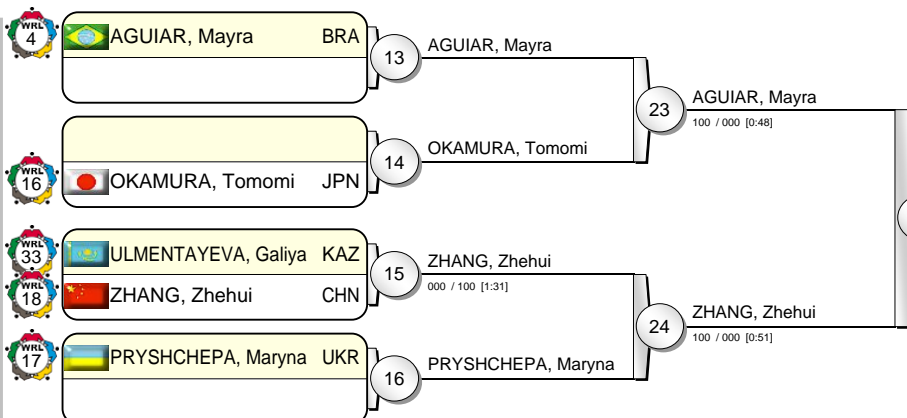

IJF Masters Almaty 2012

(KAZ Almaty, 14-15 January 2012)

-78 kg

17 Judoka

Pool A

Pool B

Pool C

Pool D

IJF Masters Almaty 2012

(KAZ Almaty, 14-15 January 2012)

+78 kg

14 Judoka

Pool A

Pool B

Pool C

Pool D