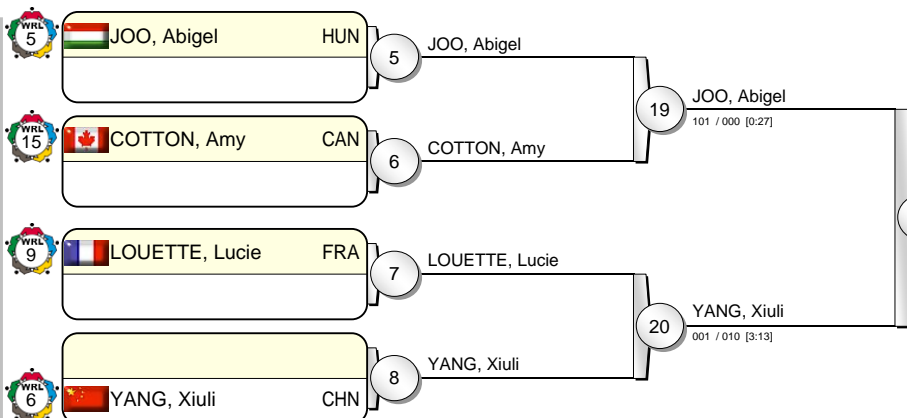

IJF Masters Almaty 2012

(KAZ Almaty, 14-15 January 2012)

-78 kg

17 Judoka

Pool A

Pool B

Pool C

Pool D