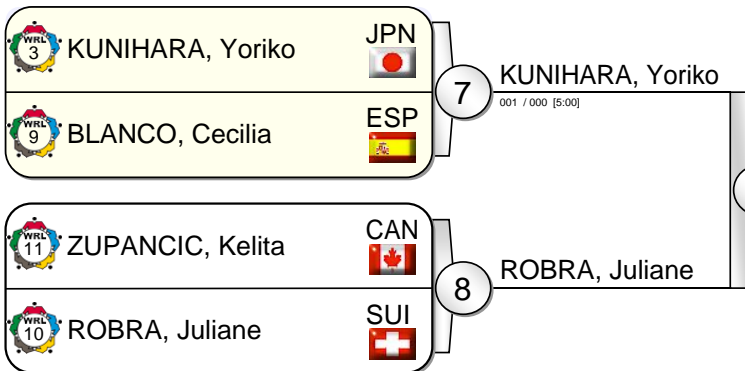

IJF Masters Almaty 2012

(KAZ Almaty, 14-15 January 2012)

-70 kg

15 Judoka

Pool A

Pool B

Pool C

Pool D