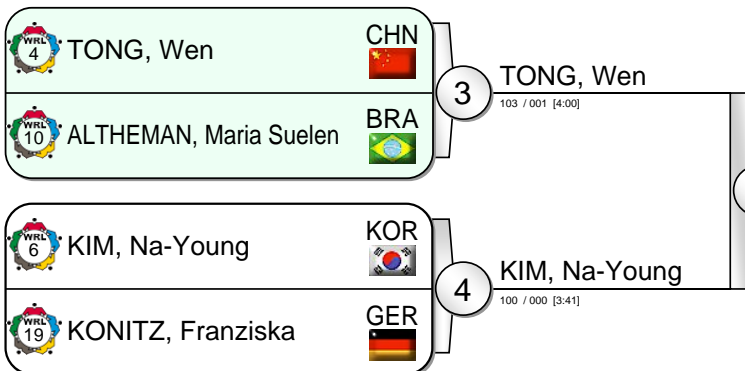

AGUIAR, Mayra (BRA) 31 (000 / 100 [0:32])

AGUIAR, Mayra (BRA) 30 (000 / 100 [0:09])

Results

- | | | |
|---------------------------|-----|--|
| 1. AGUIAR, Mayra | BRA | |
| 2. YANG, Xiuli | CHN | |
| 3. OGATA, Akari | JPN | |
| 3. VELENSEK, Anamari | SLO | |
| 5. JEONG, Gyeong-Mi | KOR | |
| 5. JOO, Abigel | HUN | |
| 5. PUREVJARGAL, Lkhamdegd | MGL | |
| 5. ZHANG, Zhehui | CHN | |

IJF Masters Almaty 2012

(KAZ Almaty, 14-15 January 2012)

+78 kg

14 Judoka

Pool A

Pool B

Pool C

Pool D