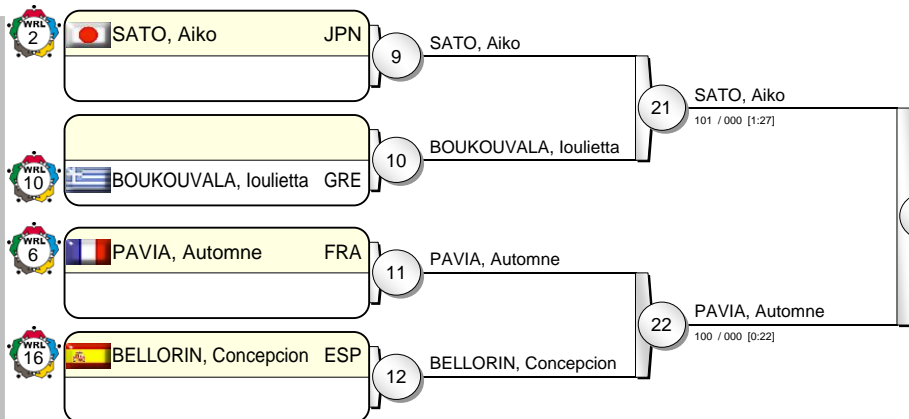

IJF Masters Almaty 2012

(KAZ Almaty, 14-15 January 2012)

-57 kg

17 Judoka

Pool A

Pool B

Pool C

Pool D