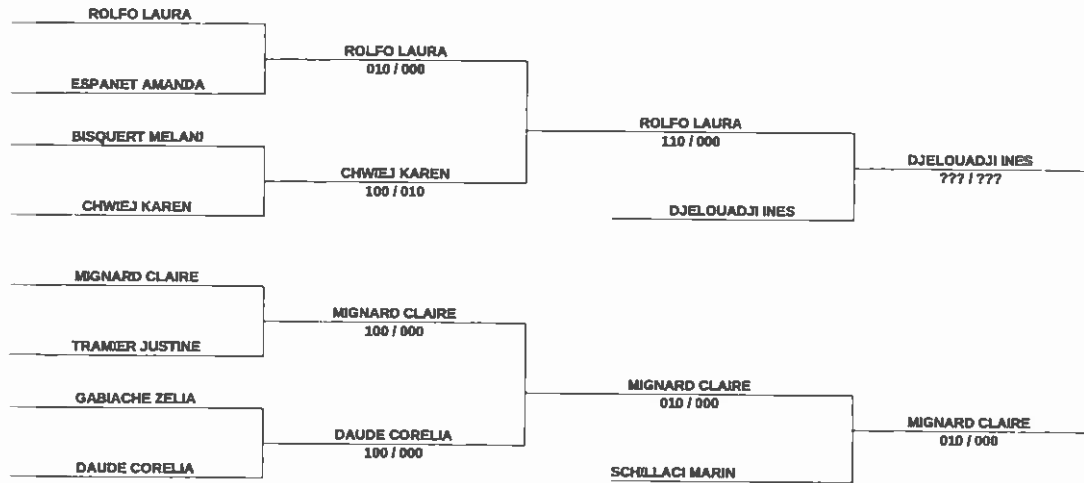

1D RODRIGUES ANDRE JC FURIANI A

CM ROGER LEA JC CENTRE VAR

CM TRAMIER JUSTINE FUJI JUDO KW

CB DJELOUADJI INES AIX UNIVERSITE

CM GABIACHE ZELIA JC VEYNOIS

CB DAUDE CORELIA ALLIANCE JUDO

	2 grades sup. Et +	1 grade sup.	total	1 grade inf.	2 grades inf et +
IPPON	20	15	10	7	5
WAZA-ARI	15	10	7	5	3