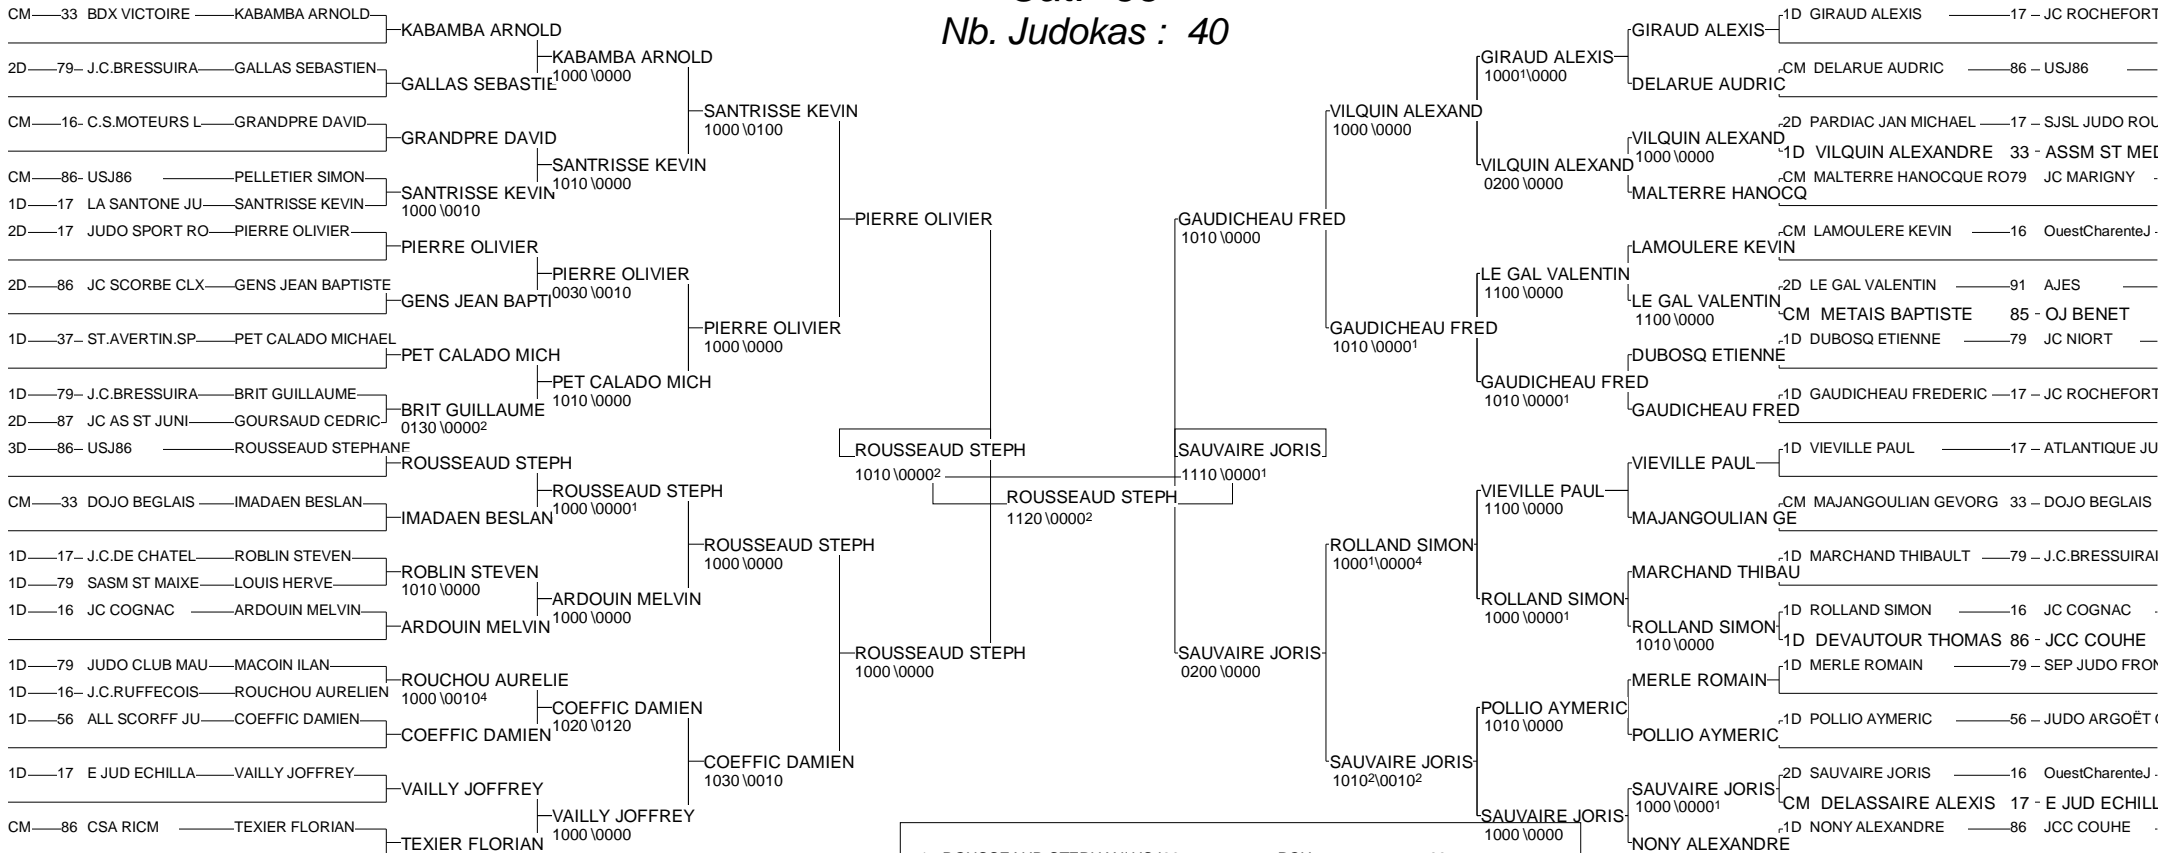

# ROCHEFORT SENIORS MAS

ROCHEFORT 06/11/2011-06/11/2011

Cat. -66

Nb. Judokas : 40

# ROCHEFORT SENIORS MAS

ROCHEFORT 06/11/2011-06/11/2011

Cat. -73

Nb. Judokas : 56