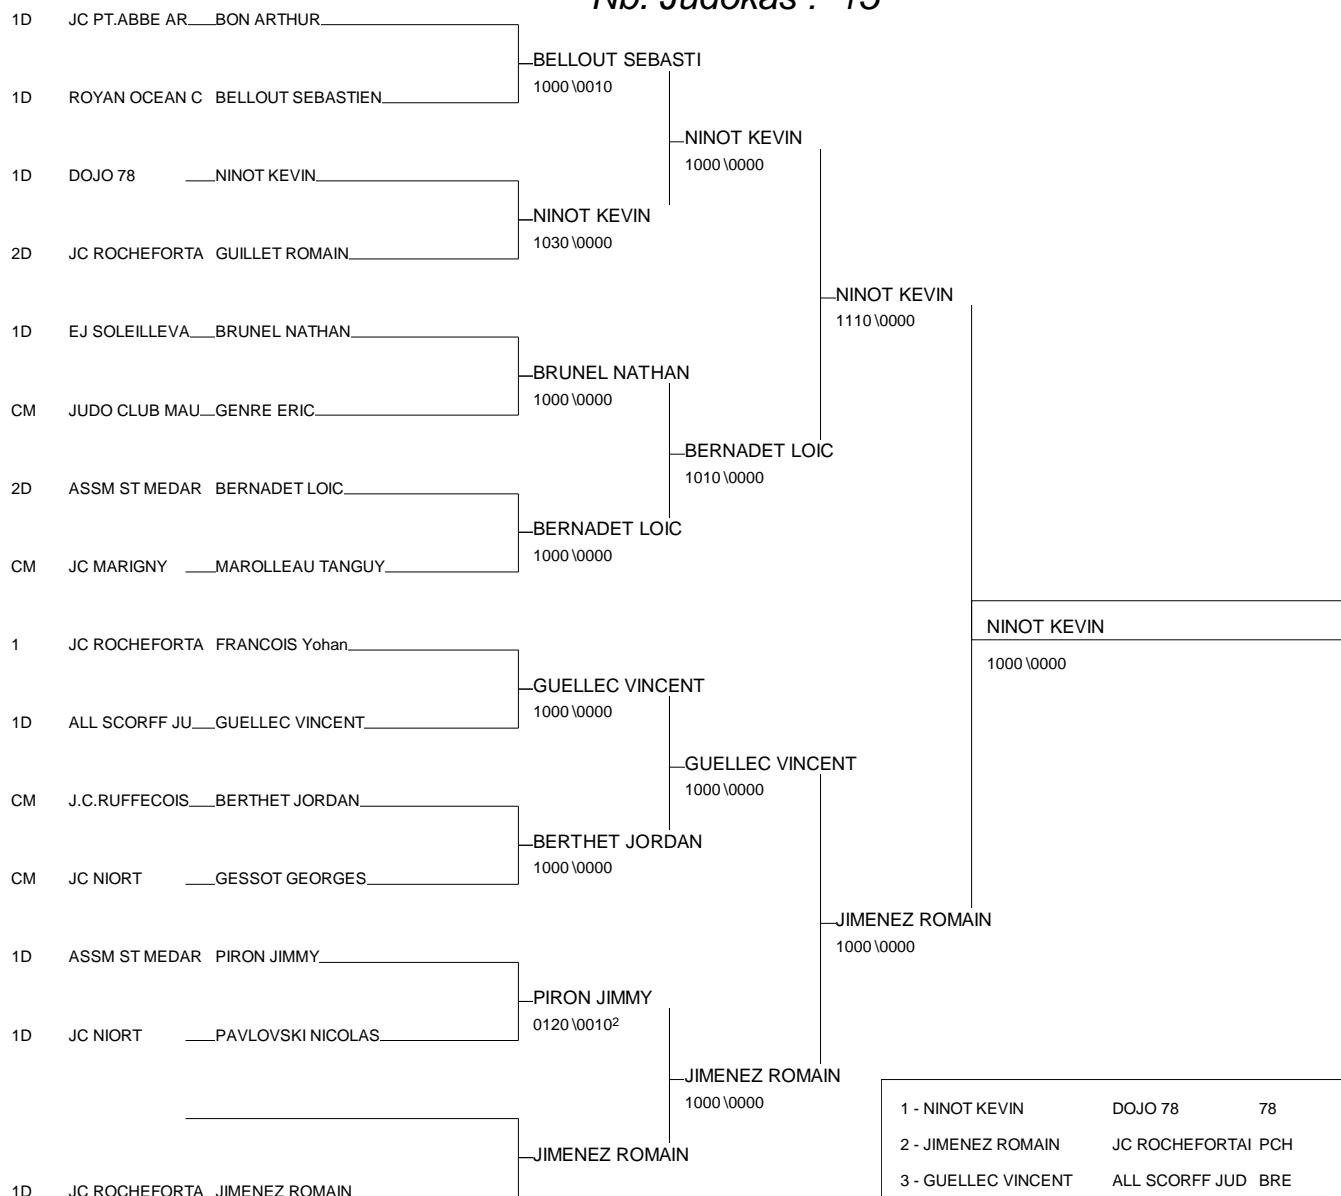

ROCHEFORT SENIORS MAS

ROCHEFORT 06/11/2011-06/11/2011

Cat. -90

Nb. Judokas : 15