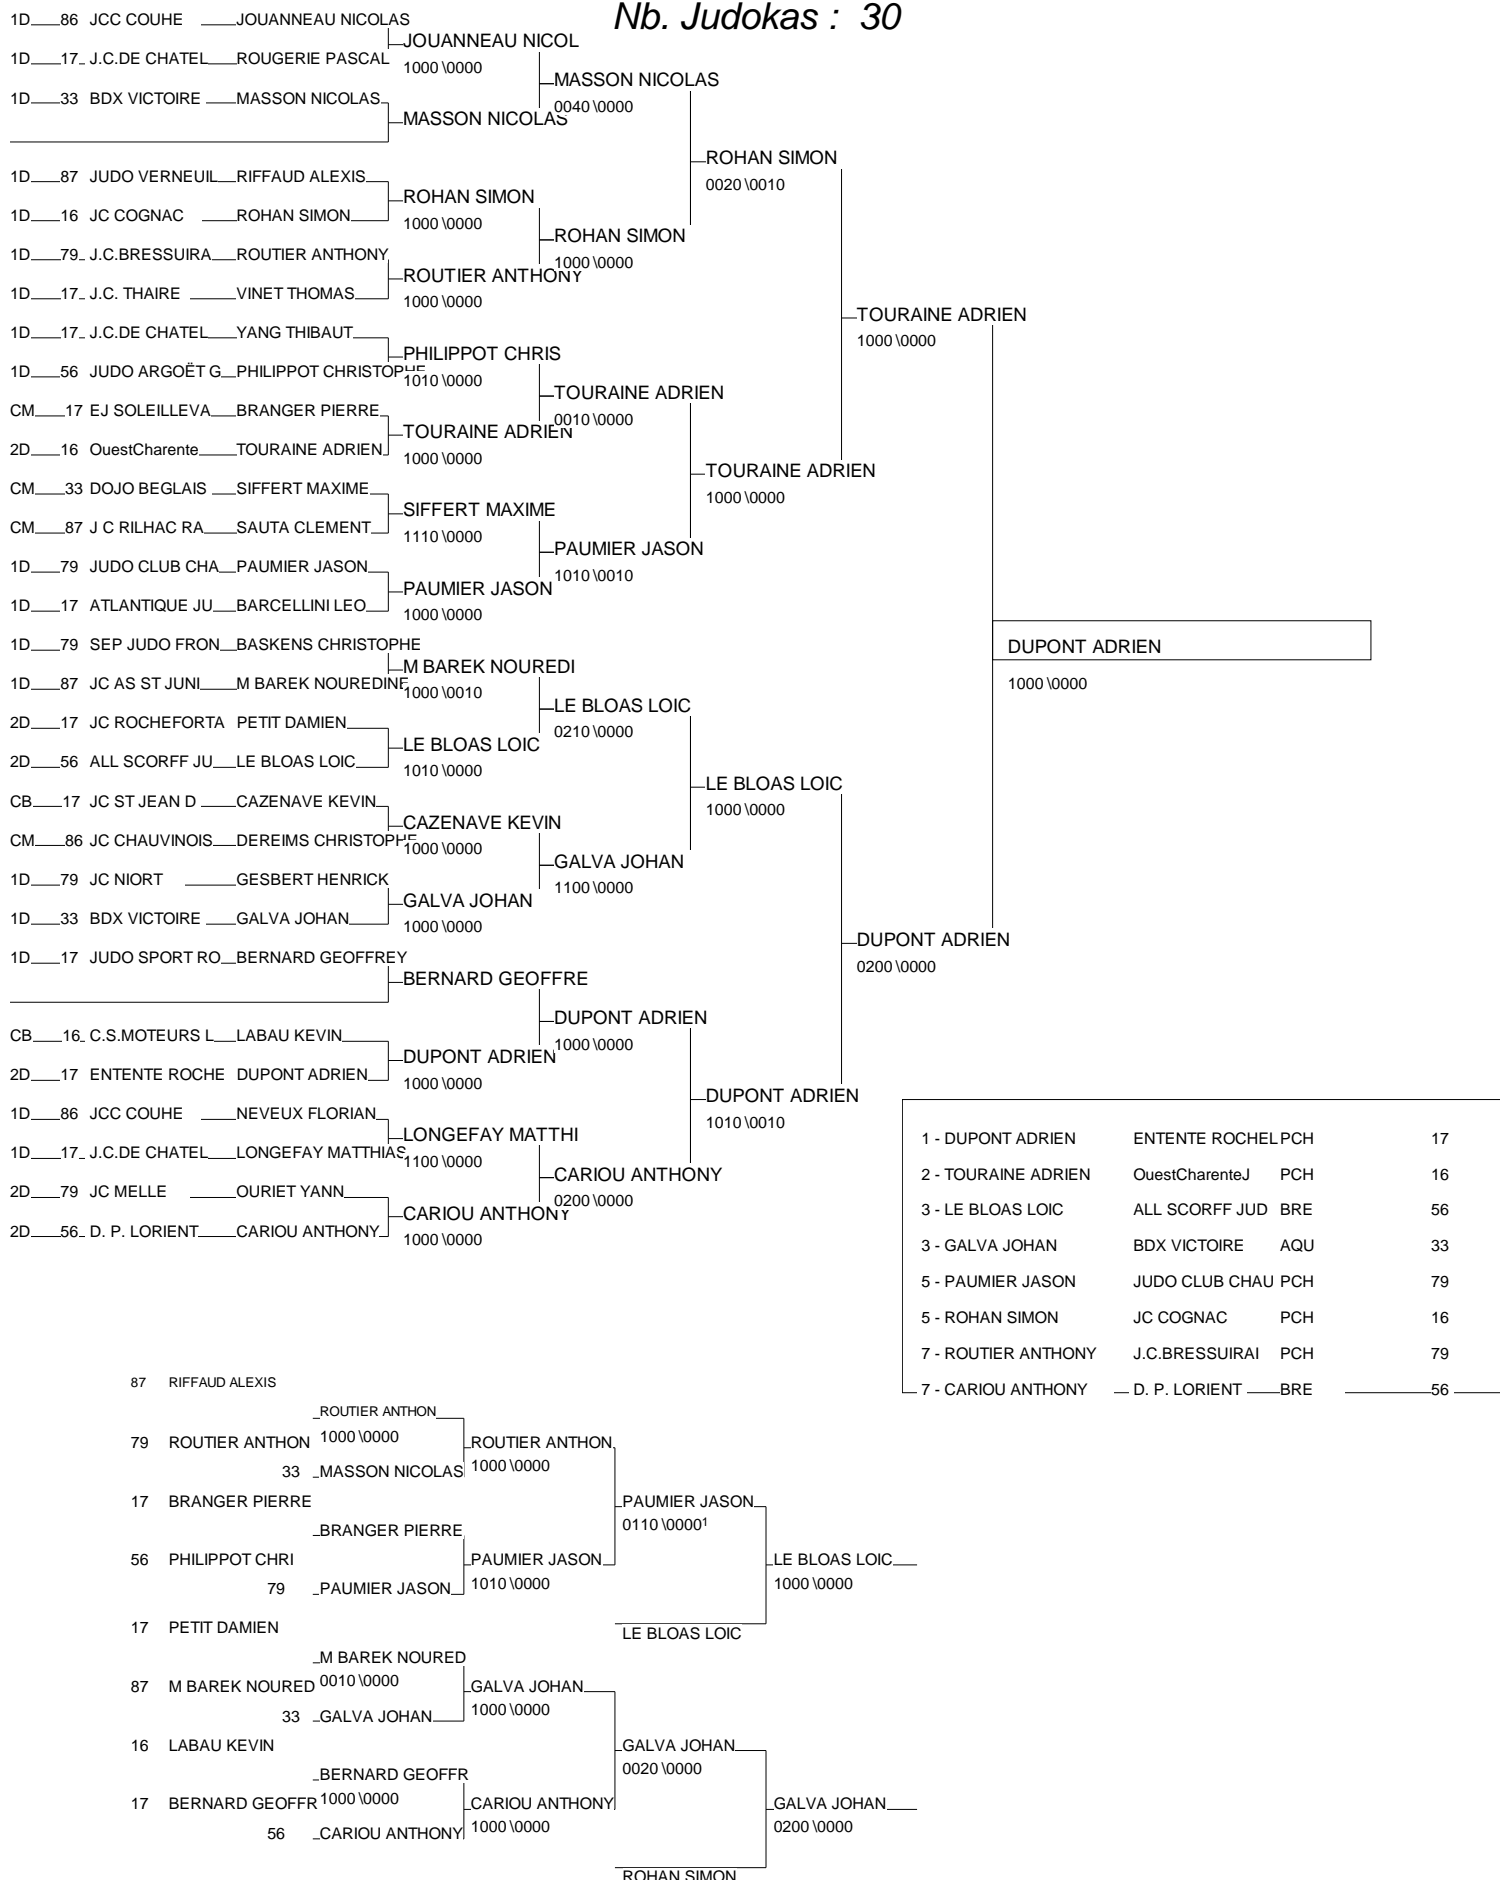

ROCHEFORT SENIORS MAS

ROCHEFORT 06/11/2011-06/11/2011

Cat. -81

Nb. Judokas : 30