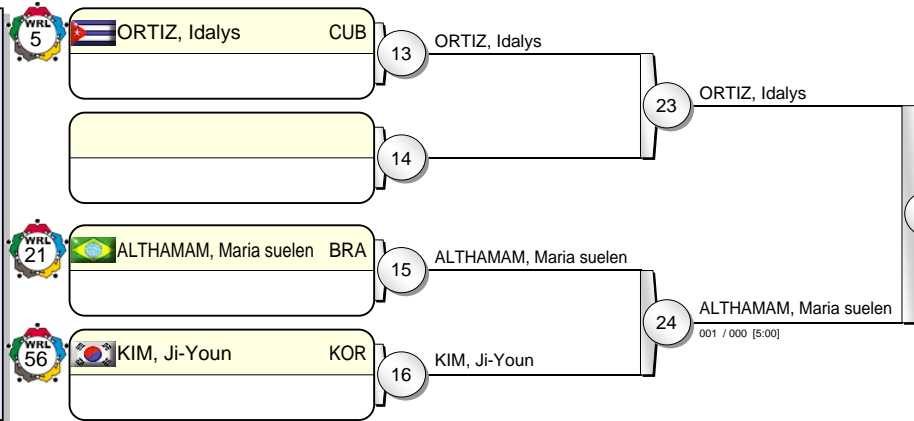

Grand Slam Tokyo 2010

(JPN Tokyo, 11-13 Dec 2010)

-78 kg

20 Judoka

Results

- | | | |
|-----------------------|-----|--|
| 1. TCHEUMEO, Audrey | FRA | |
| 2. JACQUES, Catherine | BEL | |
| 3. OGATA, Akari | JPN | |
| 3. YANG, Xiuli | CHN | |
| 5. ANAI, Sayaka | JPN | |
| 5. WOLLERT, Heide | GER | |
| 5. HEISE, Annika | GER | |
| 5. AGUIAR, Mayra | BRA | |

Grand Slam Tokyo 2010

(JPN Tokyo, 11-13 Dec 2010)

+78 kg

13 Judoka

Pool A

Pool B

Pool C

Pool D