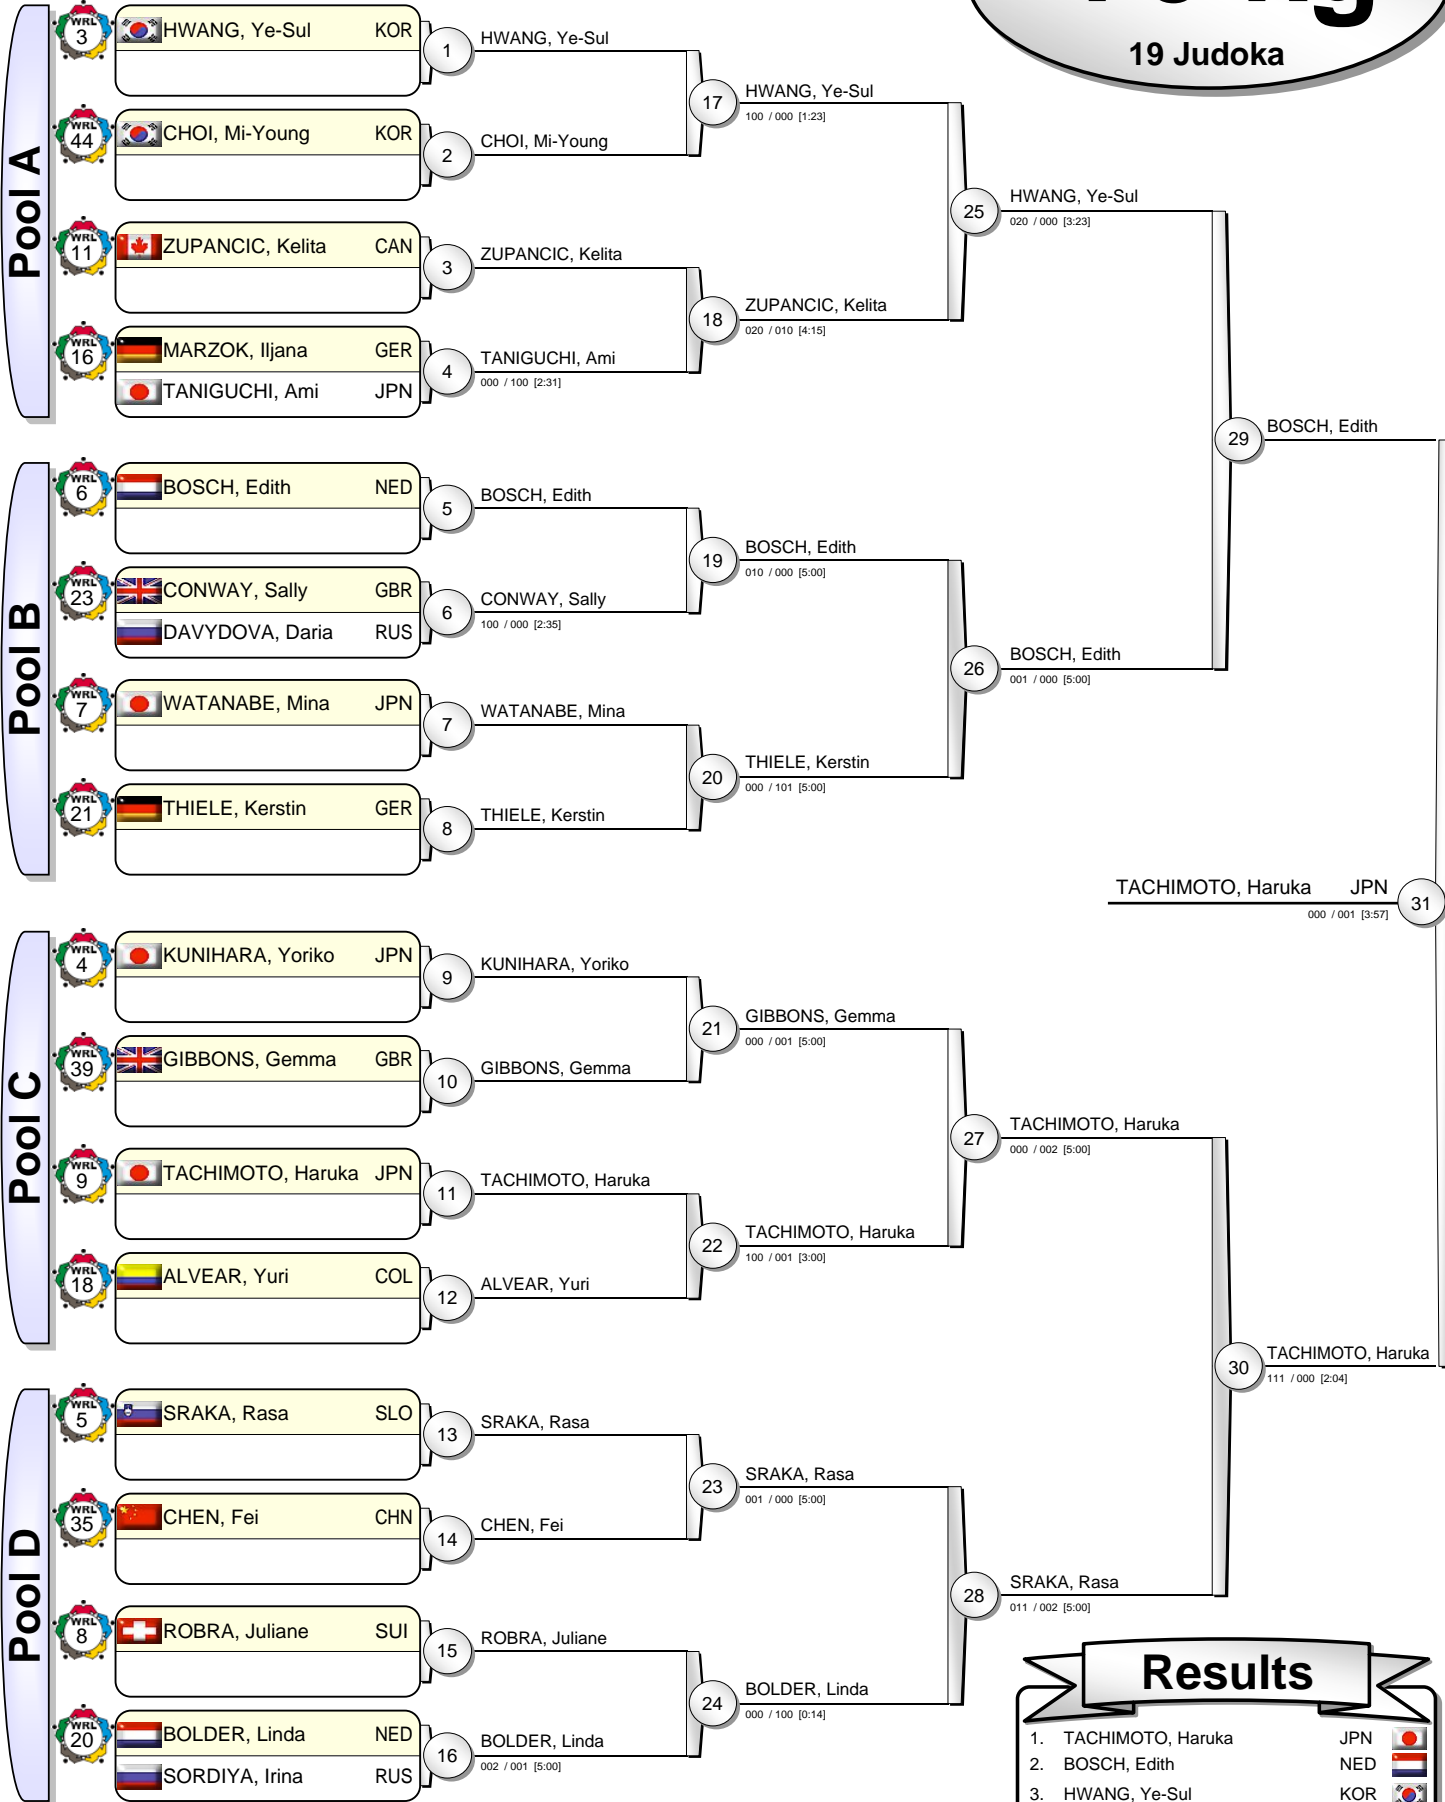

Grand Slam Tokyo 2010

(JPN Tokyo, 11-13 Dec 2010)

-70 kg

19 Judoka

Results

1. TACHIMOTO, Haruka	JPN	
2. BOSCH, Edith	NED	
3. HWANG, Ye-Sul	KOR	
3. SRAKA, Rasa	SLO	
5. ZUPANCIC, Kelita	CAN	
5. THIELE, Kerstin	GER	
5. GIBBONS, Gemma	GBR	
5. BOLDER, Linda	NED