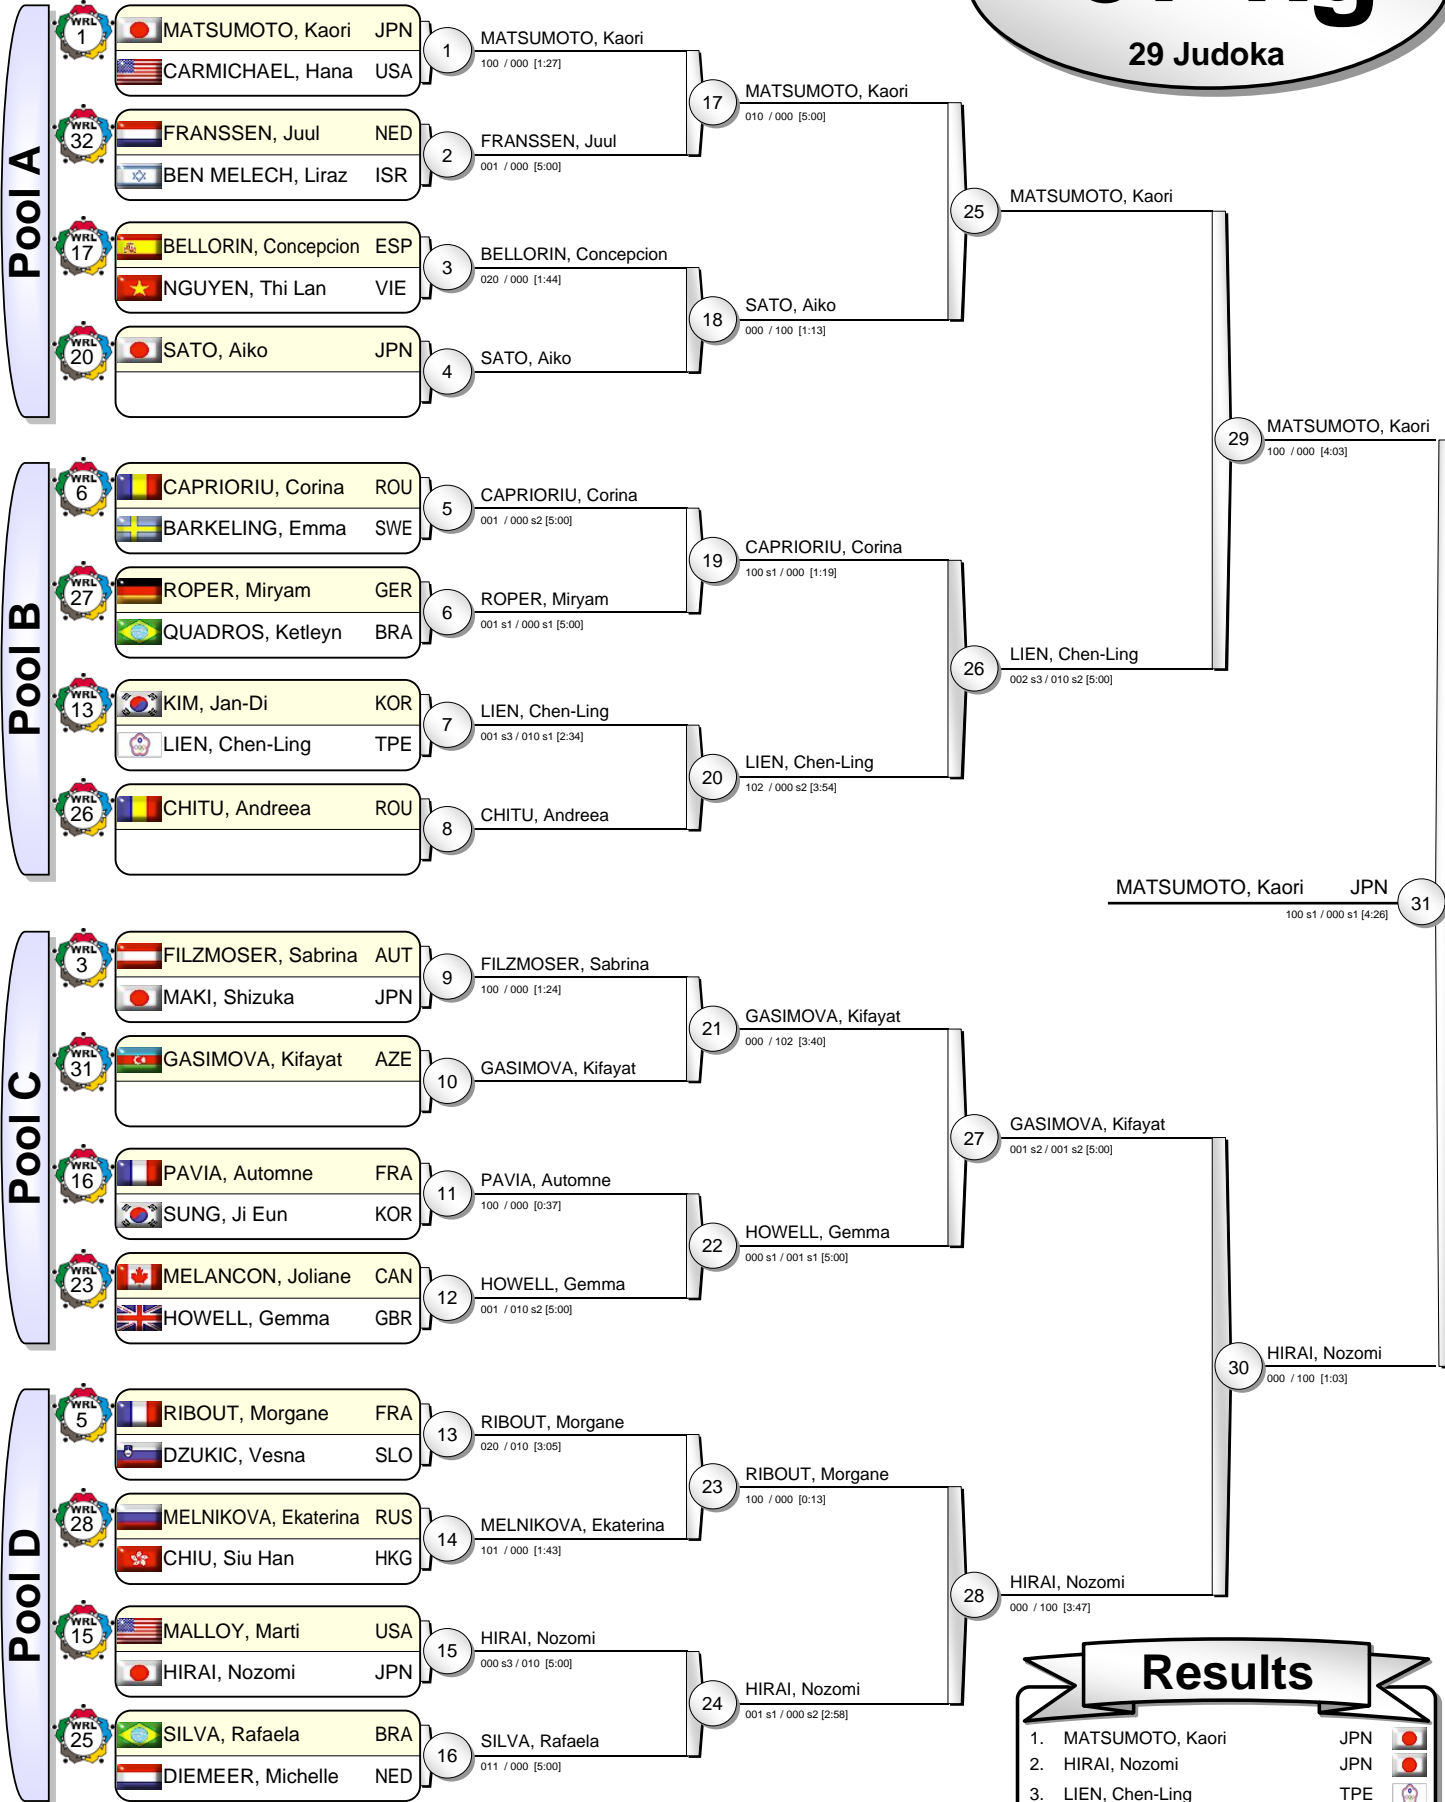

Grand Slam Tokyo 2010

(JPN Tokyo, 11-13 Dec 2010)

-57 kg

29 Judoka

Results

1. MATSUMOTO, Kaori	JPN	
2. HIRAI, Nozomi	JPN	
3. LIEN, Chen-Ling	TPE	
3. GASIMOVA, Kifayat	AZE	
5. SATO, Aiko	JPN	
5. CAPRIORIU, Corina	ROU	
5. HOWELL, Gemma	GBR	
5. RIBOUT, Morgane	FRA