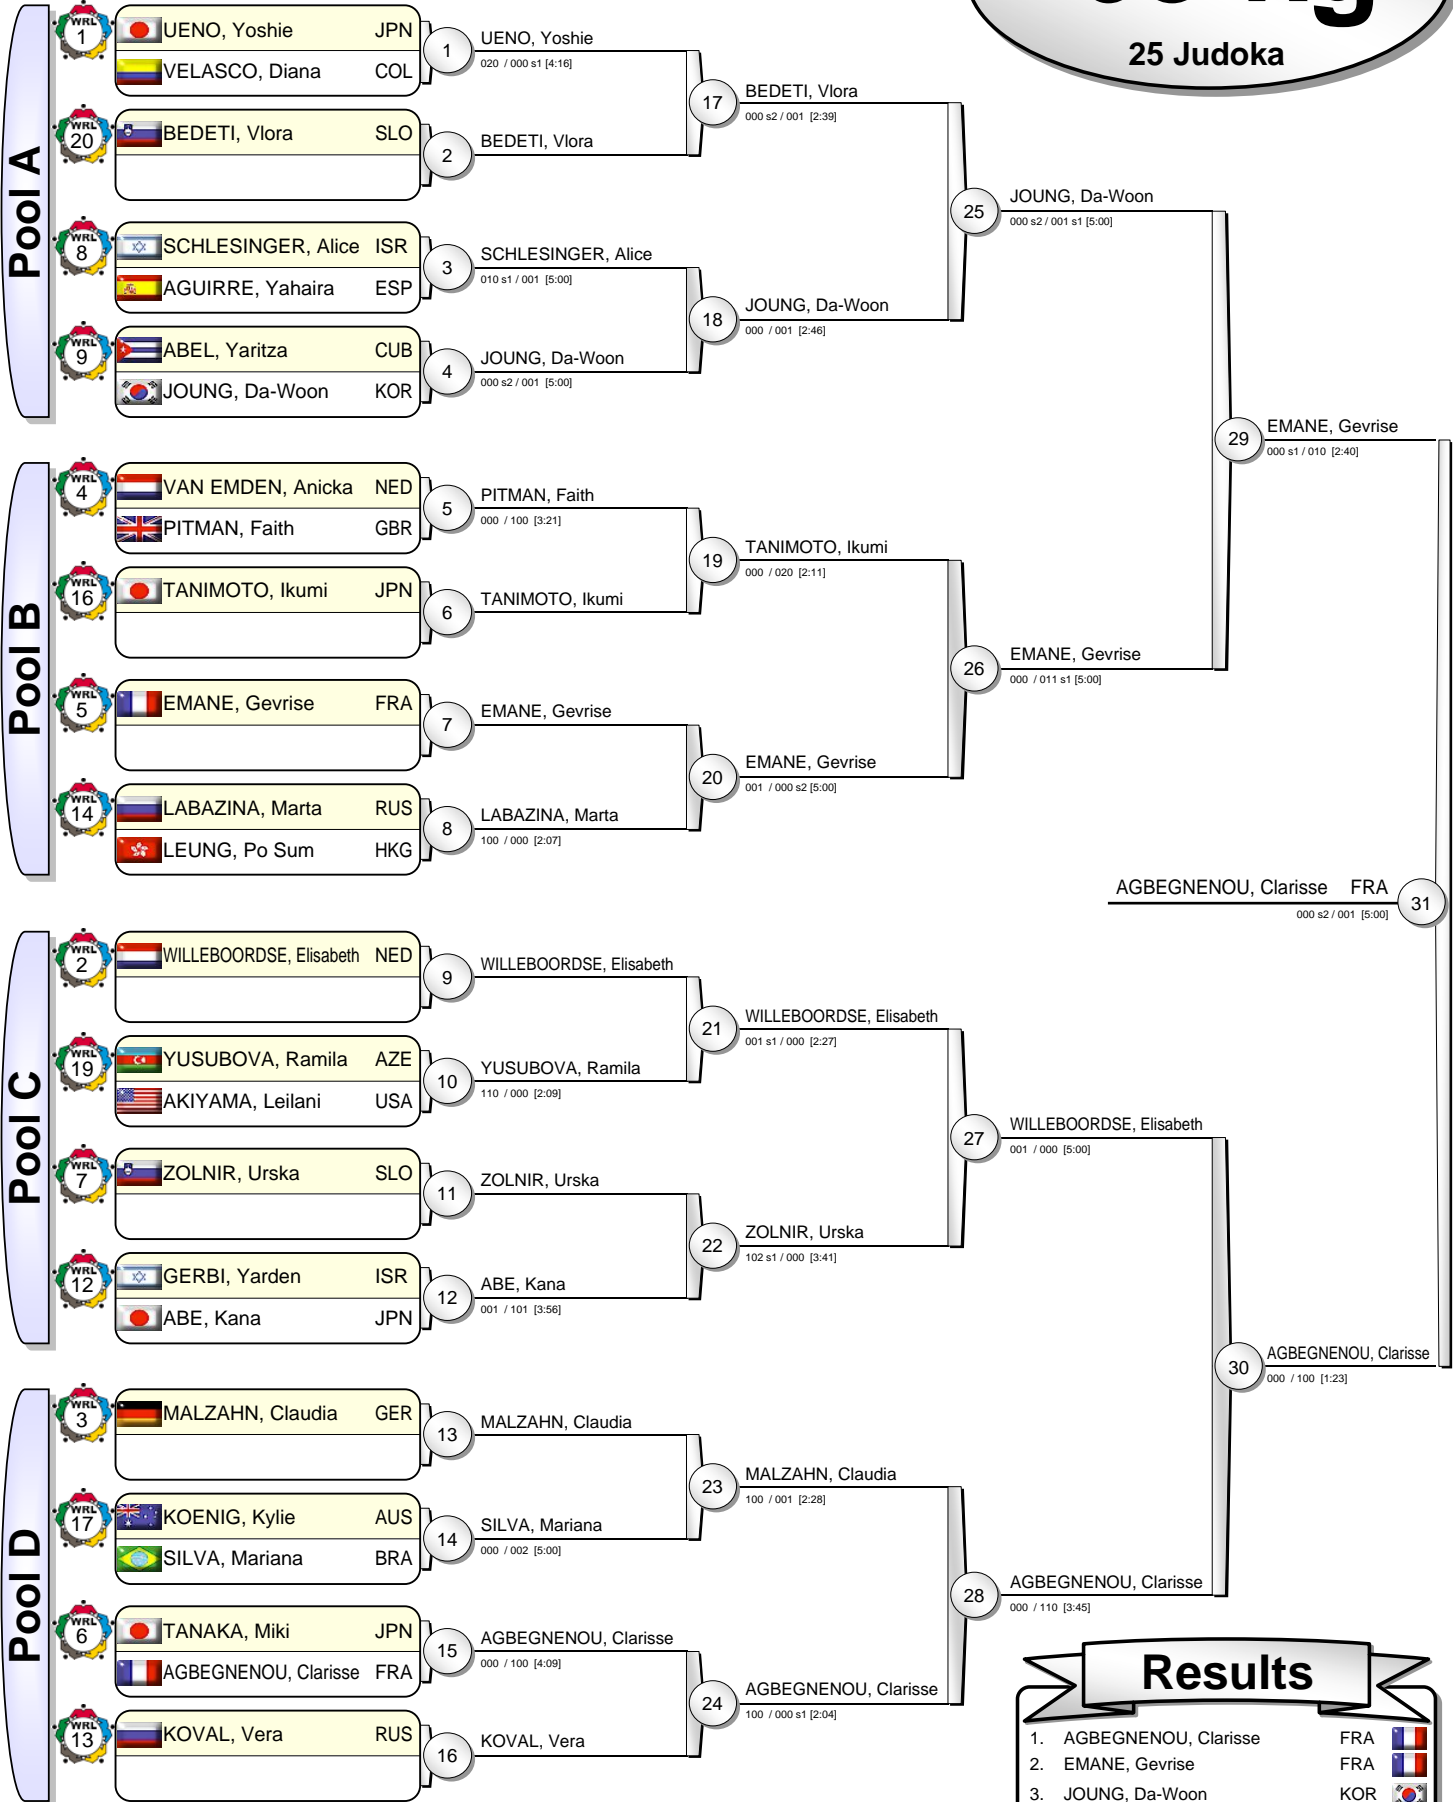

Grand Slam Tokyo 2010

(JPN Tokyo, 11-13 Dec 2010)

-63 kg

25 Judoka

AGBEGNEOU, Clarisse FRA 31
000 s2 / 001 [5:00]

AGBEGNEOU, Clarisse 30
000 / 100 [1:23]

Results

1. AGBEGNEOU, Clarisse FRA
2. EMANE, Gevrise FRA
3. JOUNG, Da-Woon KOR
4. WILLEBOORDSE, Elisabeth NED
5. BEDETI, Vlora SLO
6. TANIMOTO, Ikumi JPN
7. ZOLNIR, Urska SLO
8. MALZAHN, Claudia GER