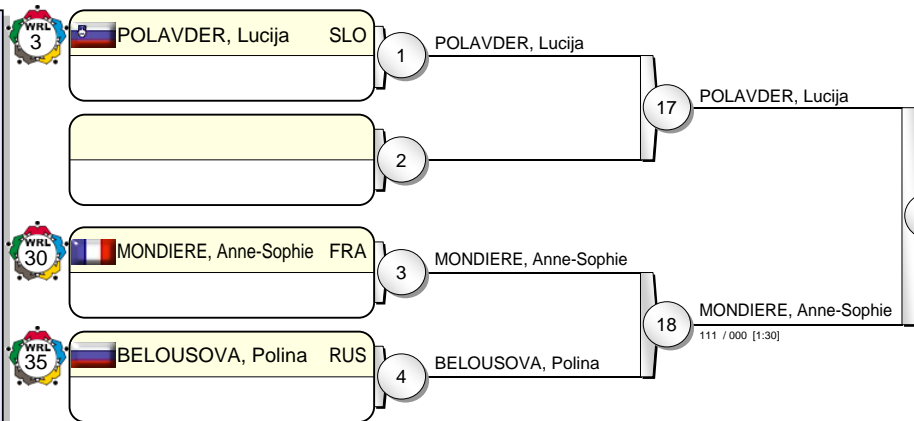

Grand Slam Tokyo 2010

(JPN Tokyo, 11-13 Dec 2010)

-78 kg

20 Judoka

Results

- | | | |
|-----------------------|-----|--|
| 1. TCHEUMEO, Audrey | FRA | |
| 2. JACQUES, Catherine | BEL | |
| 3. OGATA, Akari | JPN | |
| 3. YANG, Xiuli | CHN | |
| 5. ANAI, Sayaka | JPN | |
| 5. WOLLERT, Heide | GER | |
| 5. HEISE, Annika | GER | |
| 5. AGUIAR, Mayra | BRA | |

Grand Slam Tokyo 2010

(JPN Tokyo, 11-13 Dec 2010)

+78 kg

13 Judoka

Pool A

Pool B

Pool C

Pool D