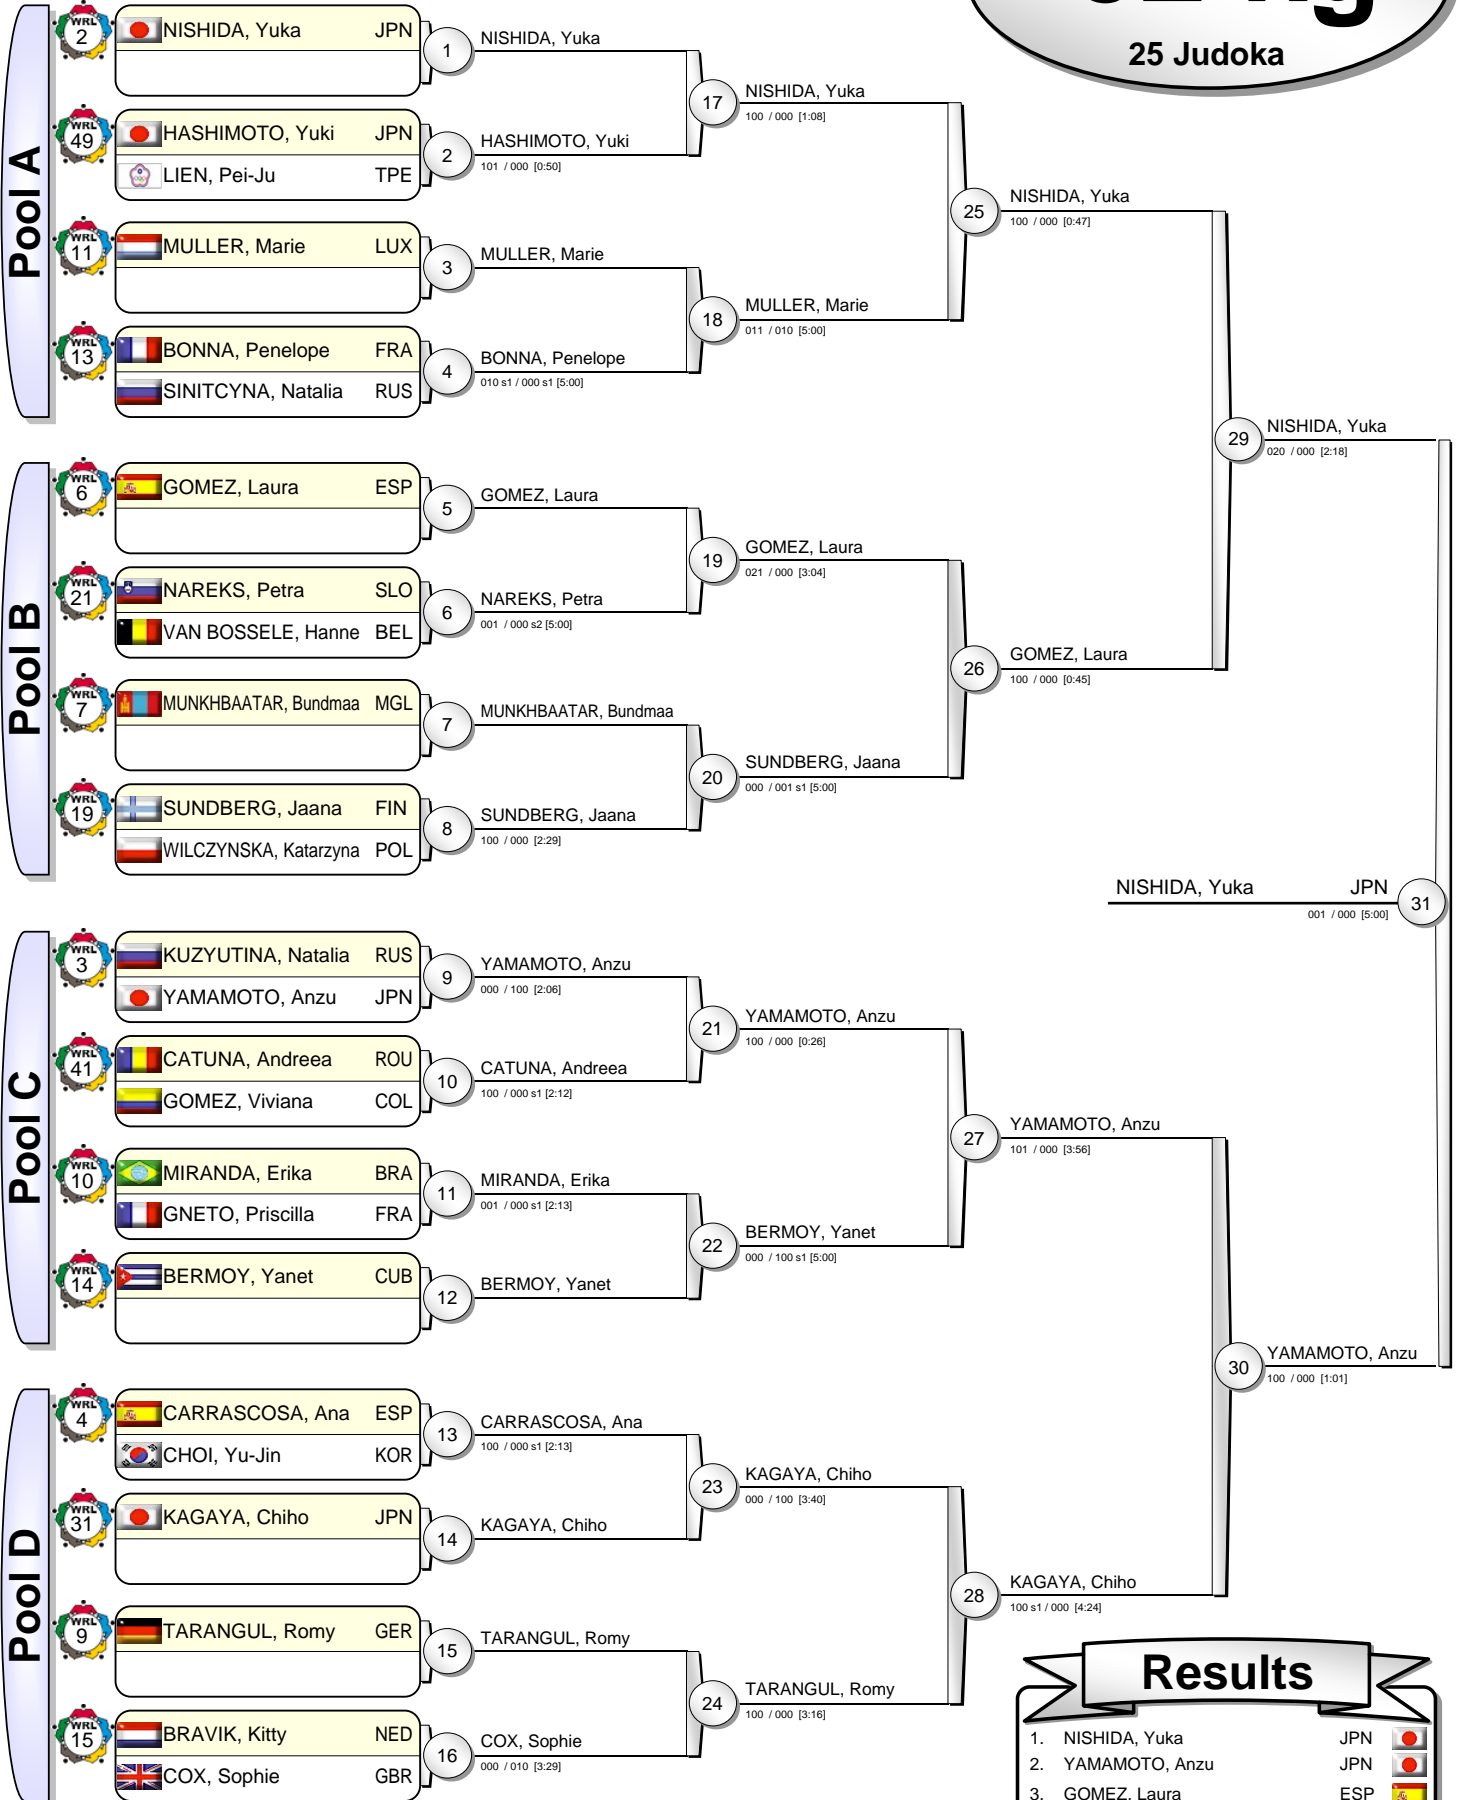

Grand Slam Tokyo 2010

(JPN Tokyo, 11-13 Dec 2010)

-48 kg

23 Judoka

FUKUMI, Tomoko JPN 31
100 / 000 [1:39]

KONDO, Kaori JPN 30
100 / 000 [0:00]

- ### Results
- | | | | |
|----|-------------------|-----|--|
| 1. | FUKUMI, Tomoko | JPN | |
| 2. | KONDO, Kaori | JPN | |
| 3. | IBE, Shoko | JPN | |
| 3. | MENEZES, Sarah | BRA | |
| 5. | PAYET, Laetitia | FRA | |
| 5. | CSERNOVICZKI, Eva | HUN | |
| 5. | ASAMI, Haruna | JPN | |
| 5. | BOGDAN, Carmen | ROU | |

Grand Slam Tokyo 2010

(JPN Tokyo, 11-13 Dec 2010)

-52 kg

25 Judoka

NISHIDA, Yuka JPN 31
001 / 000 [5:00]

YAMAMOTO, Anzu 27
101 / 000 [3:56]

YAMAMOTO, Anzu 30
100 / 000 [1:01]

Results

- NISHIDA, Yuka JPN
- YAMAMOTO, Anzu JPN
- GOMEZ, Laura ESP
- KAGAYA, Chiho JPN
- MULLER, Marie LUX
- SUNDBERG, Jaana FIN
- BERMOY, Yanet CUB
- TARANGUL, Romy GER

Grand Slam Tokyo 2010

(JPN Tokyo, 11-13 Dec 2010)