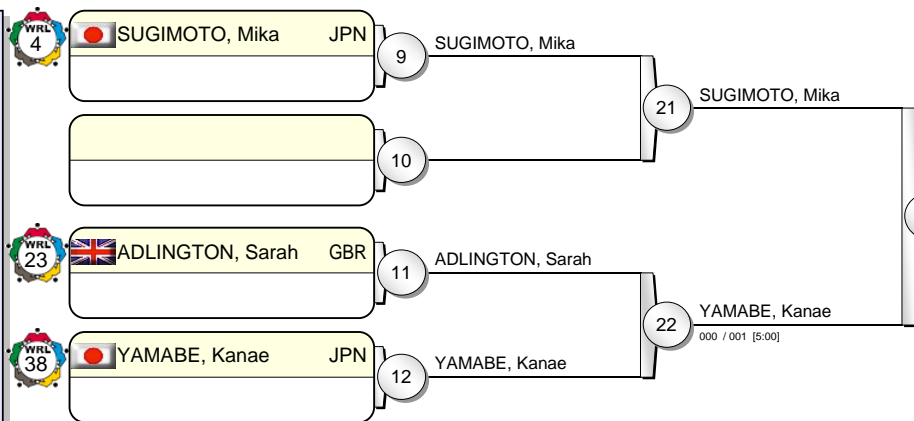

Grand Slam Tokyo 2010

(JPN Tokyo, 11-13 Dec 2010)

-78 kg

20 Judoka

Results

- | | | |
|-----------------------|-----|--|
| 1. TCHEUMEO, Audrey | FRA | |
| 2. JACQUES, Catherine | BEL | |
| 3. OGATA, Akari | JPN | |
| 3. YANG, Xiuli | CHN | |
| 5. ANAI, Sayaka | JPN | |
| 5. WOLLERT, Heide | GER | |
| 5. HEISE, Annika | GER | |
| 5. AGUIAR, Mayra | BRA | |

Grand Slam Tokyo 2010

(JPN Tokyo, 11-13 Dec 2010)

+78 kg

13 Judoka

Pool A

Pool B

Pool C

Pool D