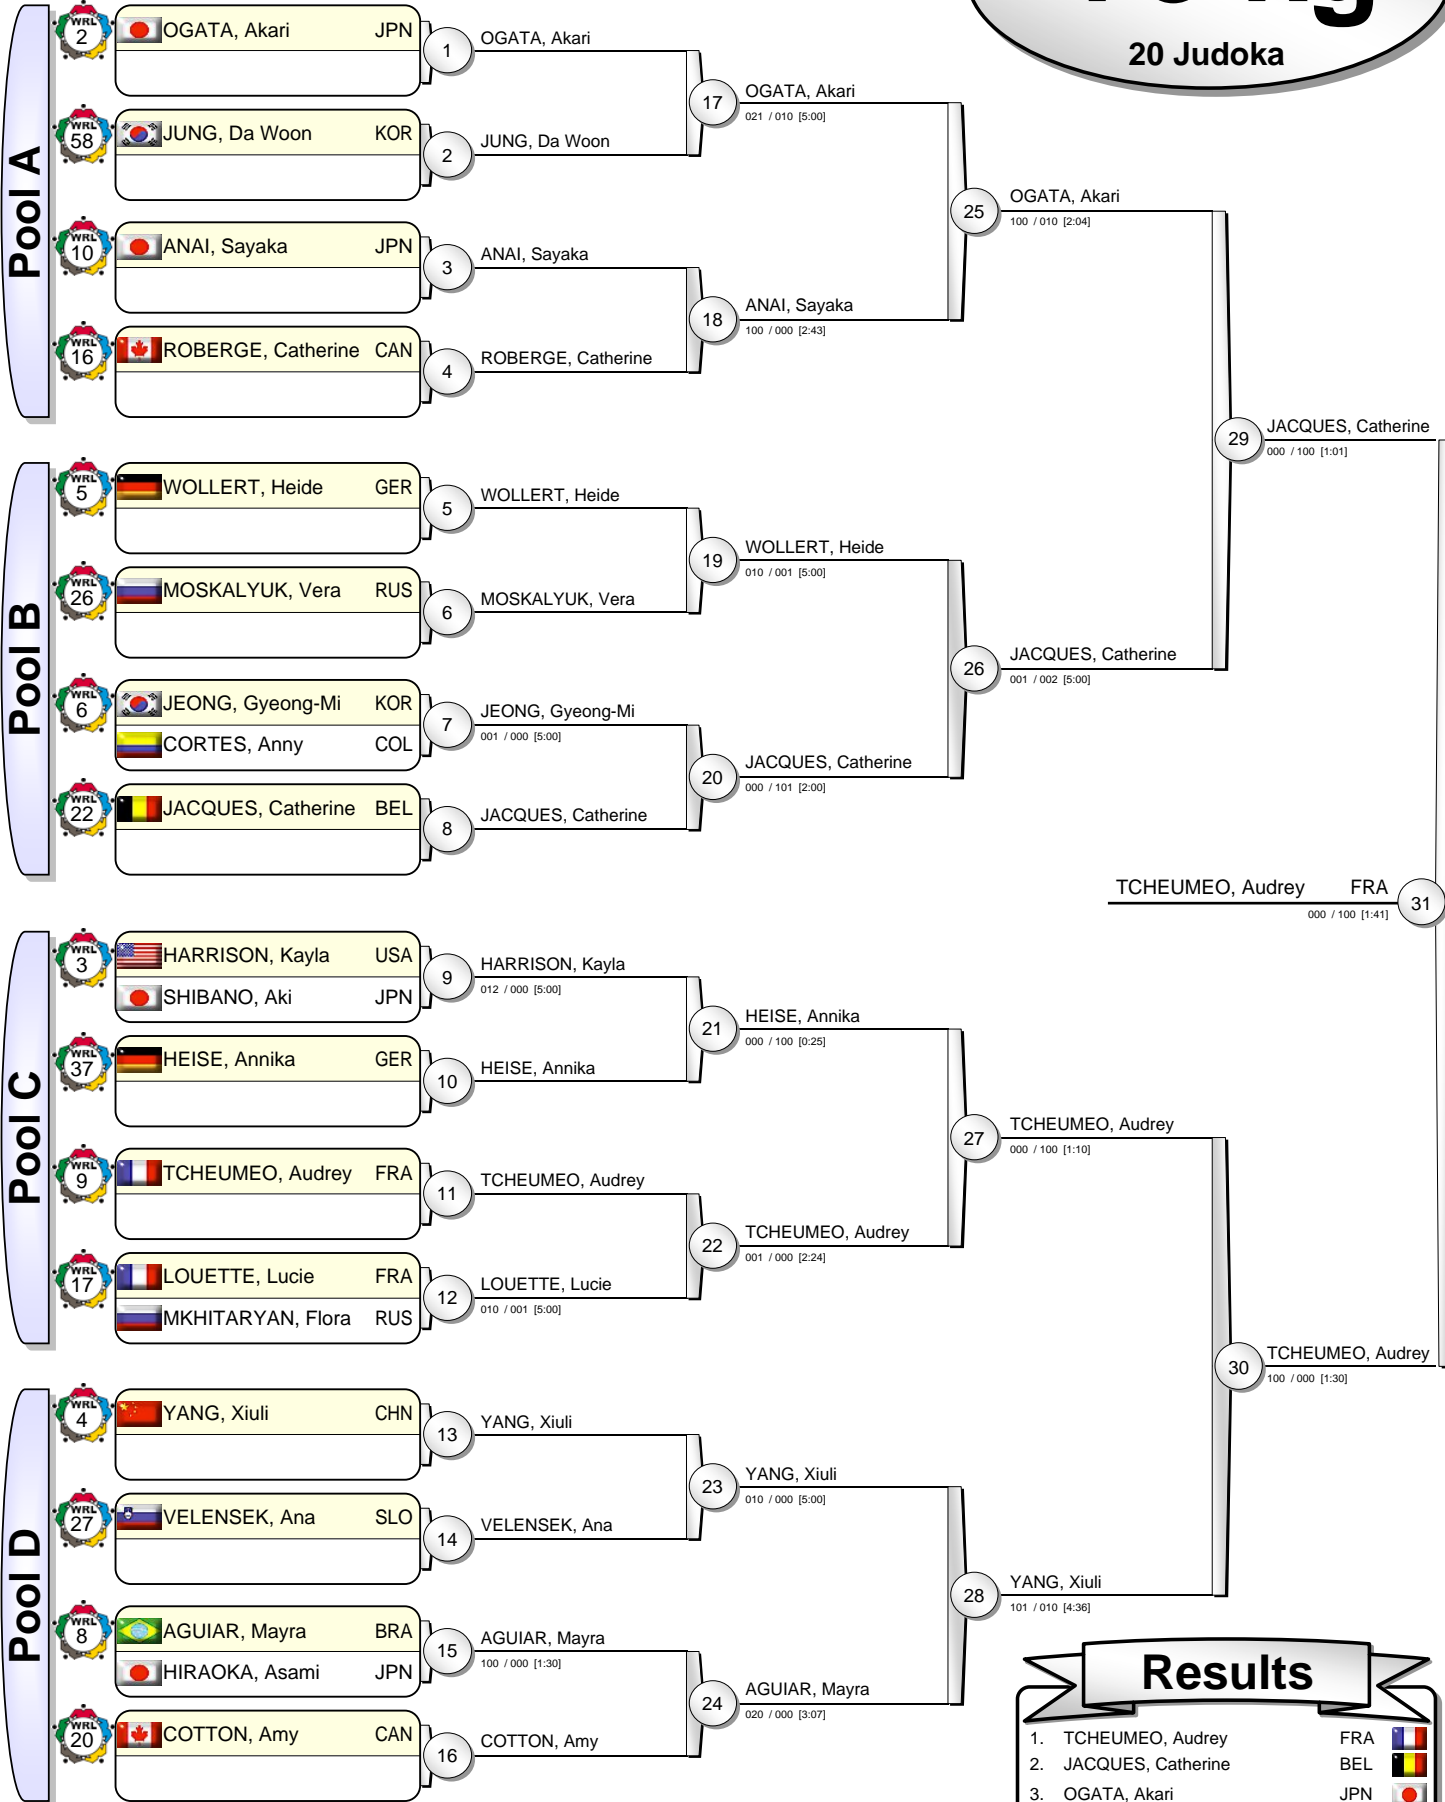

Grand Slam Tokyo 2010

(JPN Tokyo, 11-13 Dec 2010)

-78 kg

20 Judoka

Results

1. TCHEUMEO, Audrey	FRA	
2. JACQUES, Catherine	BEL	
3. OGATA, Akari	JPN	
3. YANG, Xiuli	CHN	
5. ANAI, Sayaka	JPN	
5. WOLLERT, Heide	GER	
5. HEISE, Annika	GER	
5. AGUIAR, Mayra	BRA