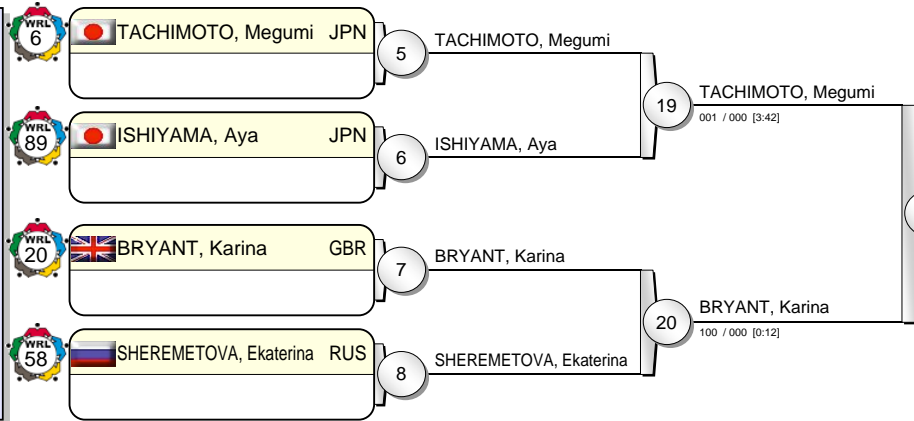

Grand Slam Tokyo 2010

(JPN Tokyo, 11-13 Dec 2010)

-78 kg

20 Judoka

Results

- | | | |
|-----------------------|-----|--|
| 1. TCHEUMEO, Audrey | FRA | |
| 2. JACQUES, Catherine | BEL | |
| 3. OGATA, Akari | JPN | |
| 3. YANG, Xiuli | CHN | |
| 5. ANAI, Sayaka | JPN | |
| 5. WOLLERT, Heide | GER | |
| 5. HEISE, Annika | GER | |
| 5. AGUIAR, Mayra | BRA | |

Grand Slam Tokyo 2010

(JPN Tokyo, 11-13 Dec 2010)

+78 kg

13 Judoka

Pool A

Pool B

Pool C

Pool D