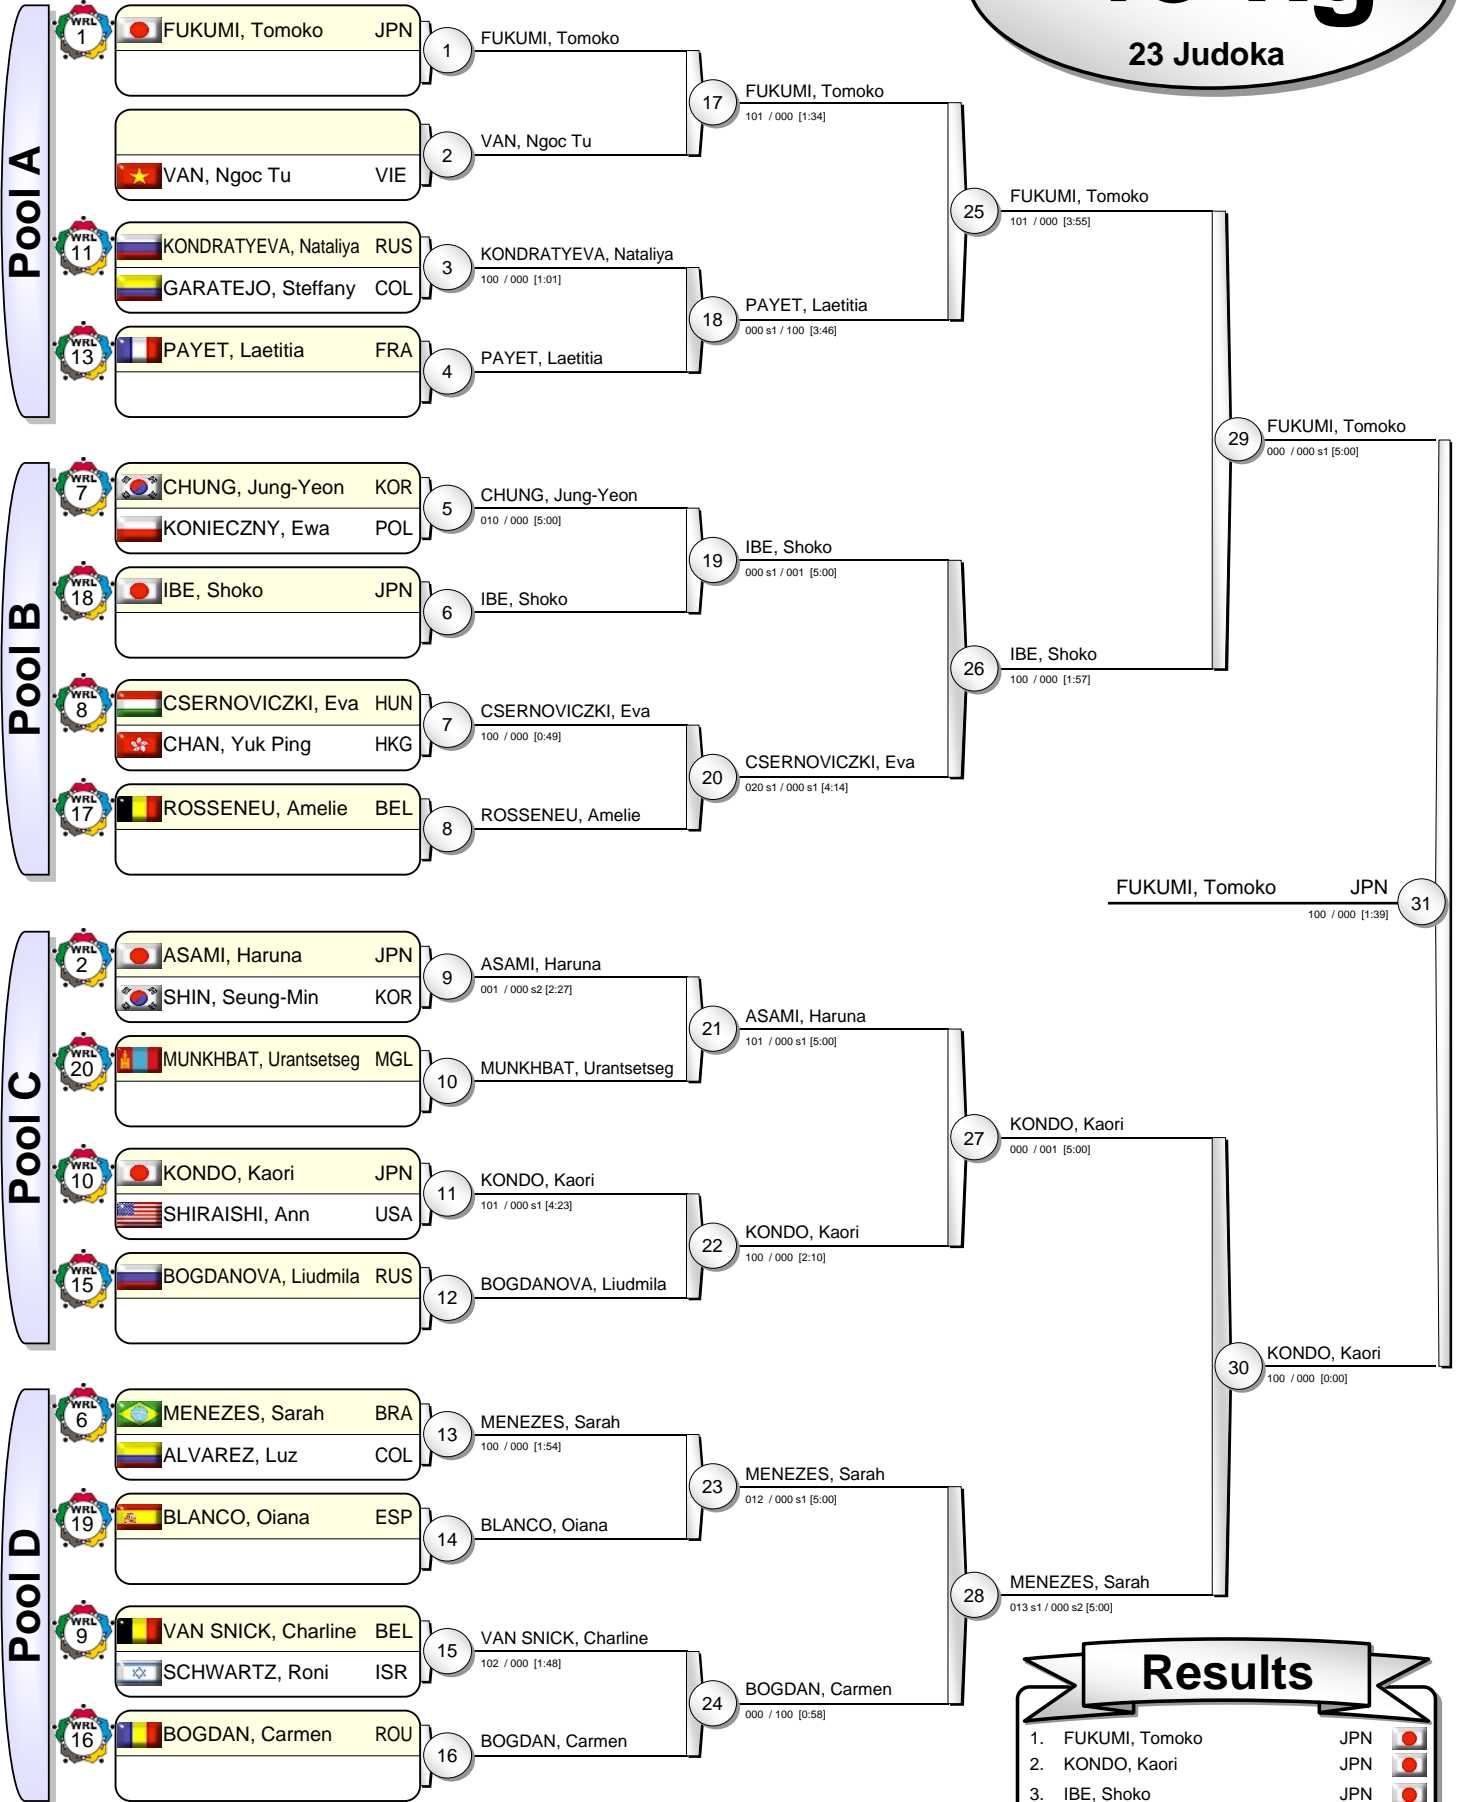

Grand Slam Tokyo 2010

(JPN Tokyo, 11-13 Dec 2010)

-48 kg

23 Judoka

FUKUMI, Tomoko JPN 31
100 / 000 [1:39]

KONDO, Kaori JPN 30
100 / 000 [0:00]

- ### Results
- | | | | |
|----|-------------------|-----|--|
| 1. | FUKUMI, Tomoko | JPN | |
| 2. | KONDO, Kaori | JPN | |
| 3. | IBE, Shoko | JPN | |
| 3. | MENEZES, Sarah | BRA | |
| 5. | PAYET, Laetitia | FRA | |
| 5. | CSERNOVICZKI, Eva | HUN | |
| 5. | ASAMI, Haruna | JPN | |
| 5. | BOGDAN, Carmen | ROU | |

Grand Slam Tokyo 2010

(JPN Tokyo, 11-13 Dec 2010)

-52 kg

25 Judoka

NISHIDA, Yuka JPN 31
001 / 000 [5:00]

YAMAMOTO, Anzu 27
101 / 000 [3:56]

YAMAMOTO, Anzu 30
100 / 000 [1:01]

Results

- NISHIDA, Yuka JPN
- YAMAMOTO, Anzu JPN
- GOMEZ, Laura ESP
- KAGAYA, Chiho JPN
- MULLER, Marie LUX
- SUNDBERG, Jaana FIN
- BERMOY, Yanet CUB
- TARANGUL, Romy GER

Grand Slam Tokyo 2010

(JPN Tokyo, 11-13 Dec 2010)