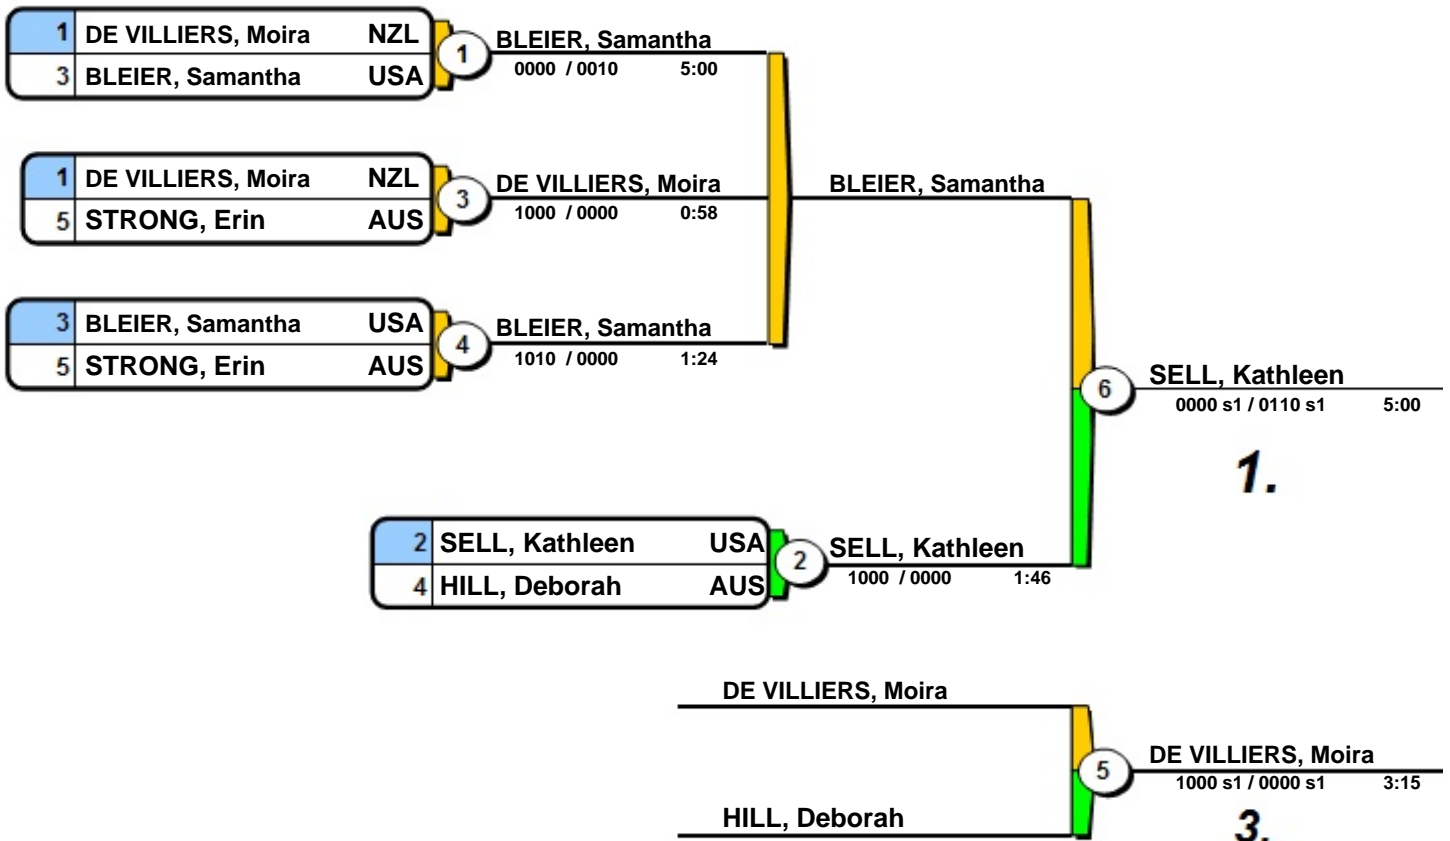

World Cup Samoa 2010

(SAM Apia, 12-13 Nov 2010)

-70 kg

5 Judoka

			1	3	5		
1	DE VILLIERS, Moira	NZL		-	$\frac{+}{10}$	1 (10)	
3	BLEIER, Samantha	USA	$\frac{+}{5}$		$\frac{+}{10}$	2 (15)	
5	STRONG, Erin	AUS	-	-		0 (0)	

			2	4		
2	SELL, Kathleen	USA		$\frac{+}{10}$		
4	HILL, Deborah	AUS	-			

1. SELL, Kathleen USA
2. BLEIER, Samantha USA
3. DE VILLIERS, Moira NZL