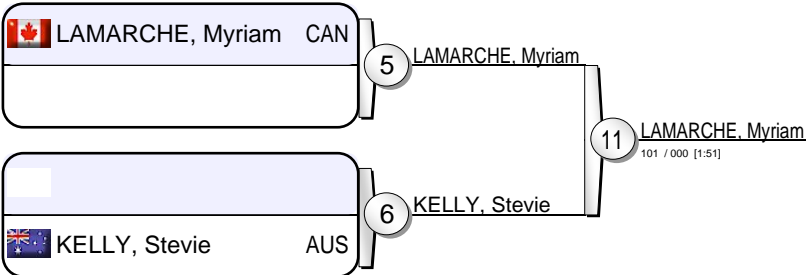

World Cup Samoa 2010

(SAM Apia, 12-13 Nov 2010)

-63 kg

9 Judoka

Pool A

Pool B

Pool C

Pool D