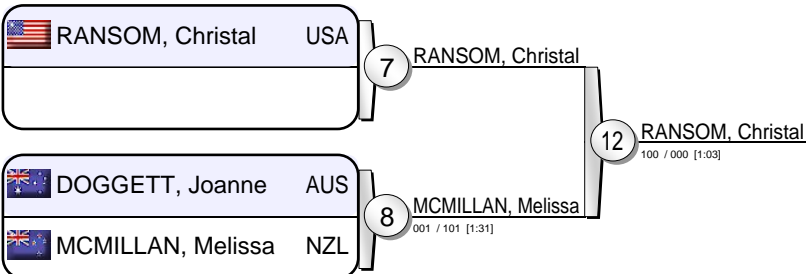

World Cup Samoa 2010

(SAM Apia, 12-13 Nov 2010)

-63 kg

9 Judoka

Pool A

Pool B

Pool C

Pool D