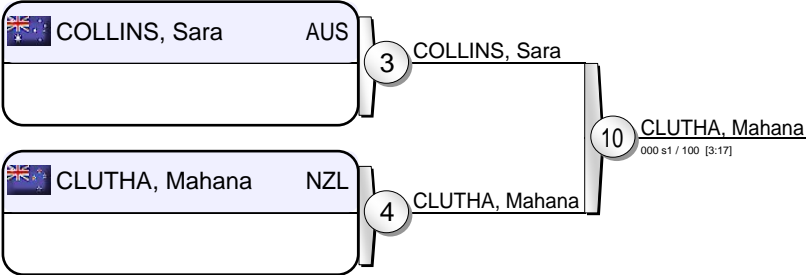

World Cup Samoa 2010

(SAM Apia, 12-13 Nov 2010)

-63 kg

9 Judoka

Pool A

Pool B

Pool C

Pool D