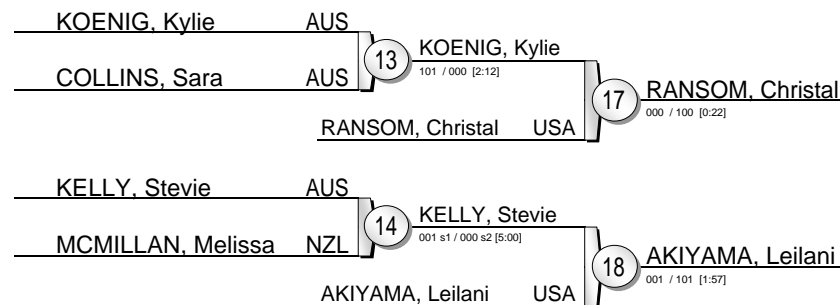

Repechage

Results

1. LAMARCHE, Myriam CAN
2. CLUTHA, Mahana NZL
3. RANSOM, Christal USA
4. AKIYAMA, Leilani USA
5. KOENIG, Kylie AUS
6. KELLY, Stevie AUS
7. COLLINS, Sara AUS
8. MCMILLAN, Melissa NZL