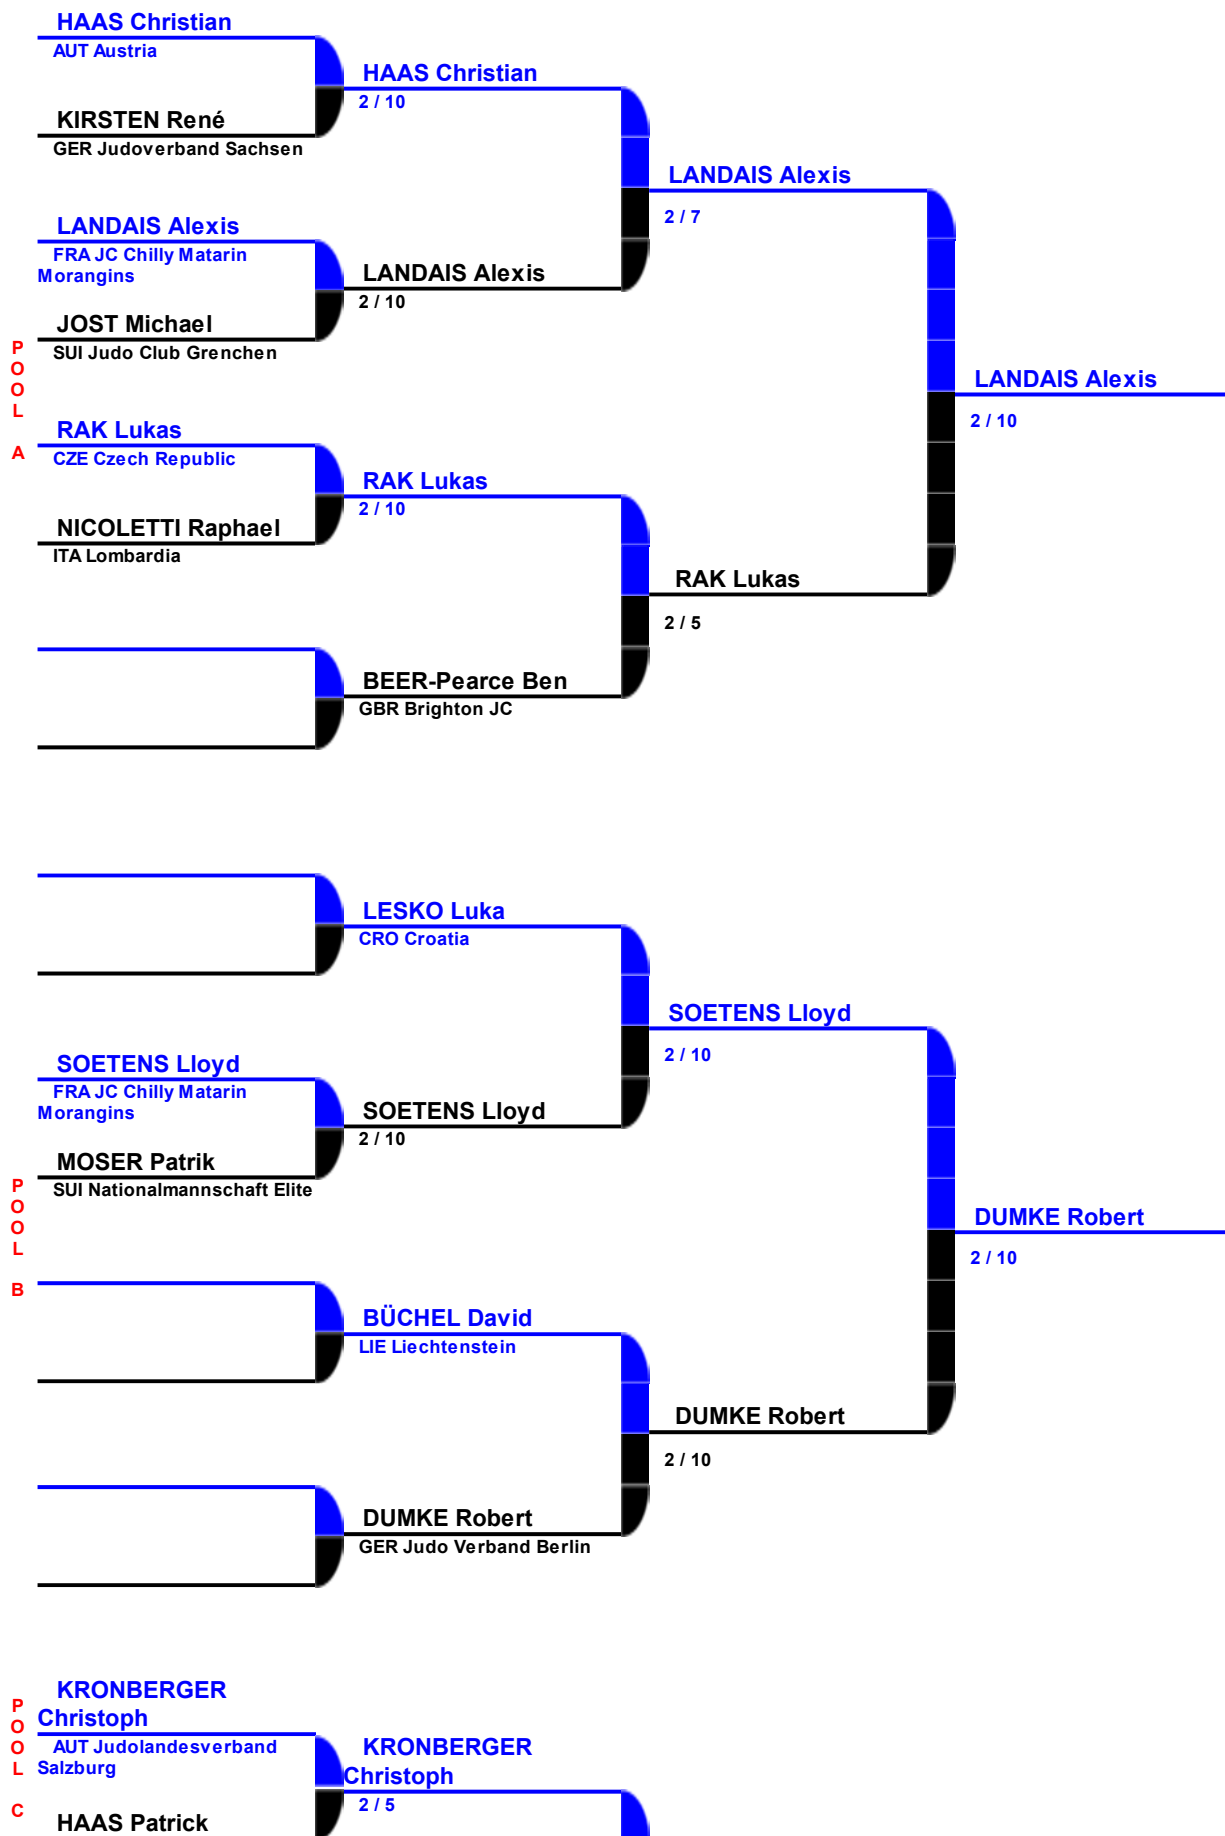

SWISS JUDO OPEN 2009
- 18/19 April 2009

MS90