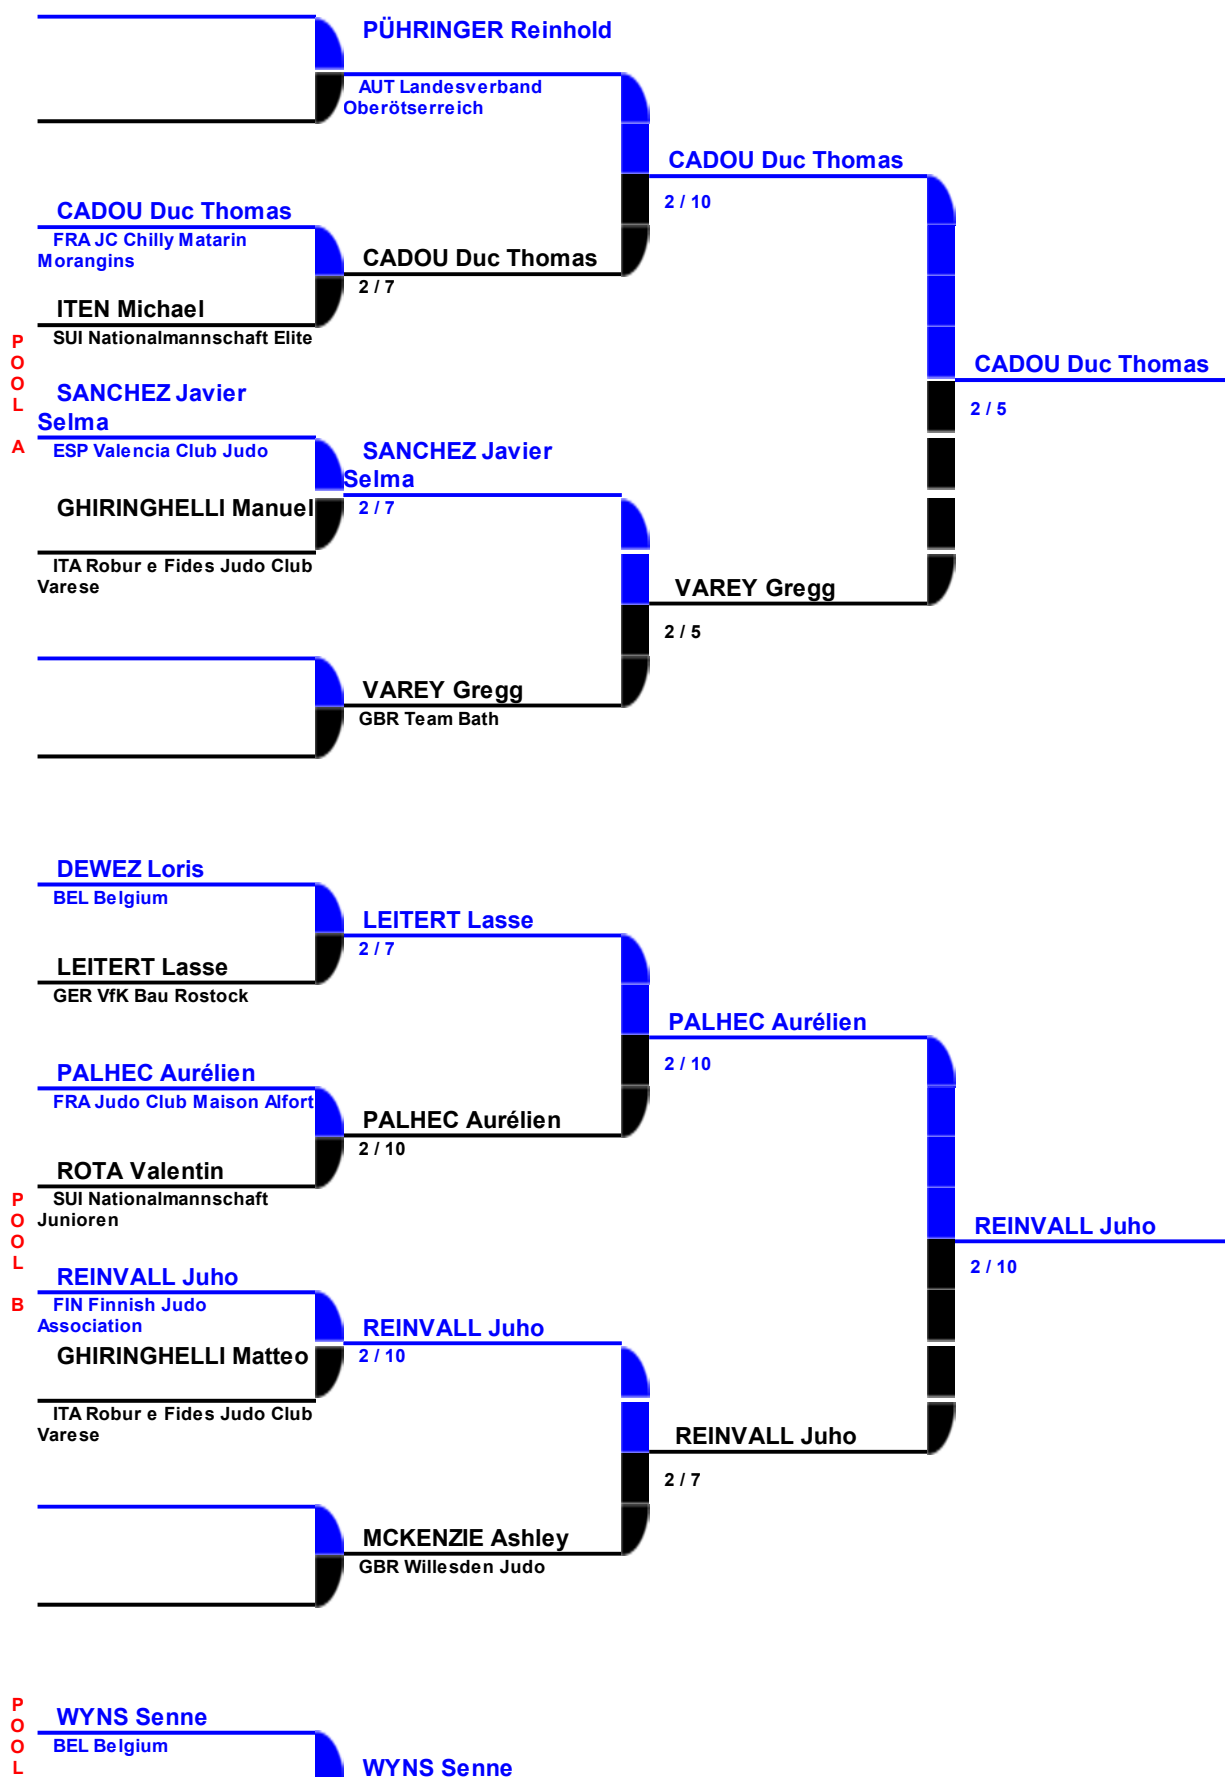

SWISS JUDO OPEN 2009
- 18/19 April 2009

MS60