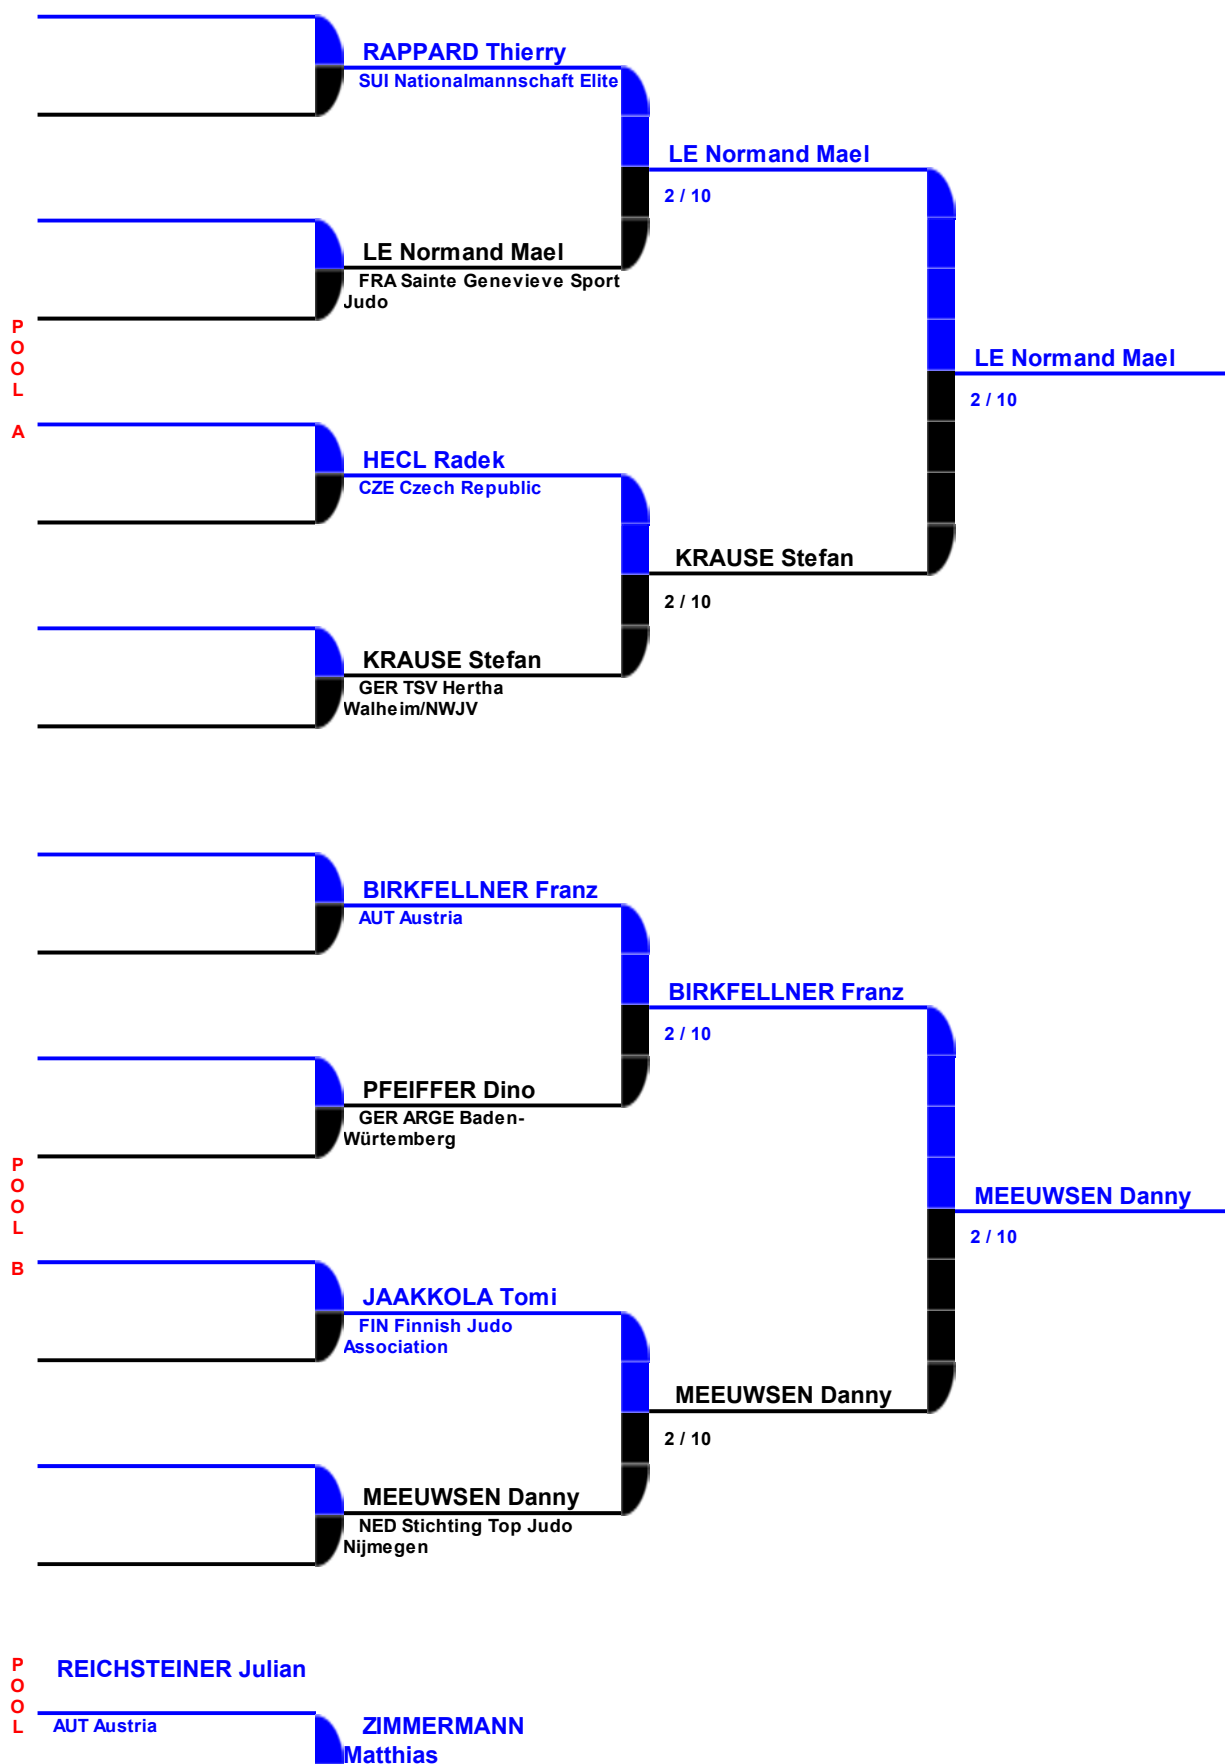

SWISS JUDO OPEN 2009
- 18/19 April 2009

MS100