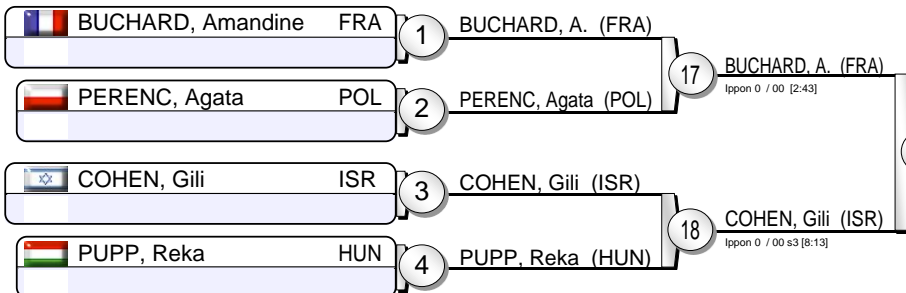

World Masters Guangzhou 2018

(CHN Guangzhou, 15-16 December 2018)

-52 kg

17 Judoka

Pool A