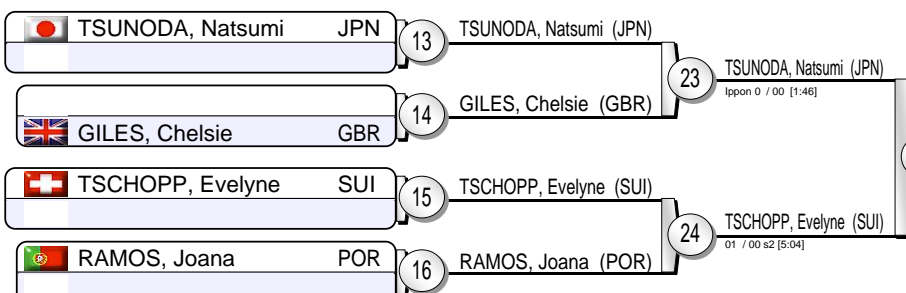

# -52 kg

17 Judoka

Pool A

Pool B

Pool C

Pool D

Repechage