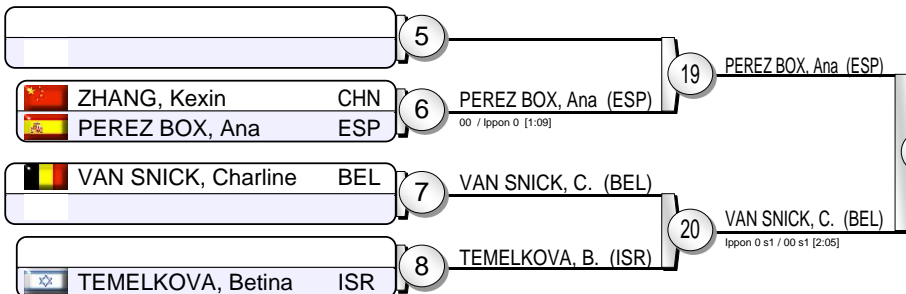

# -52 kg

17 Judoka

Pool A

Pool B

Pool C

Pool D

Repechage