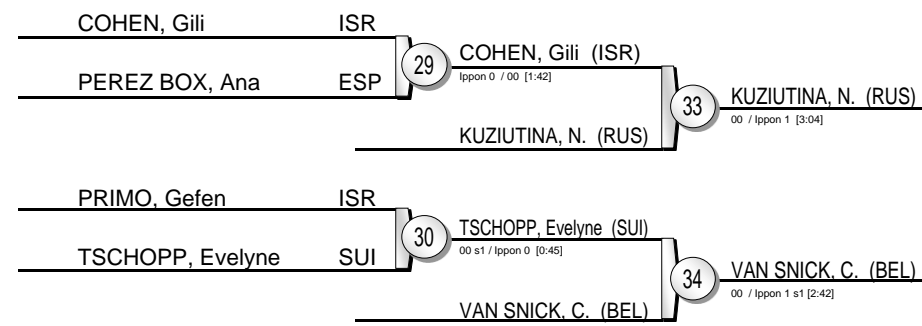

# -52 kg

17 Judoka

Pool A

Pool B

Pool C

Pool D

Repechage