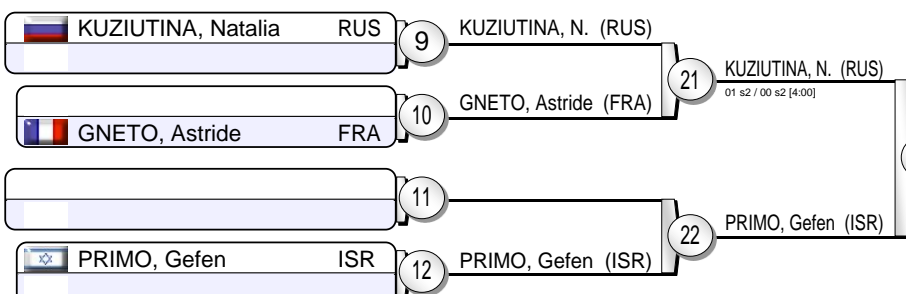

# -52 kg

17 Judoka

Pool A

Pool B

Pool C

Pool D

Repechage