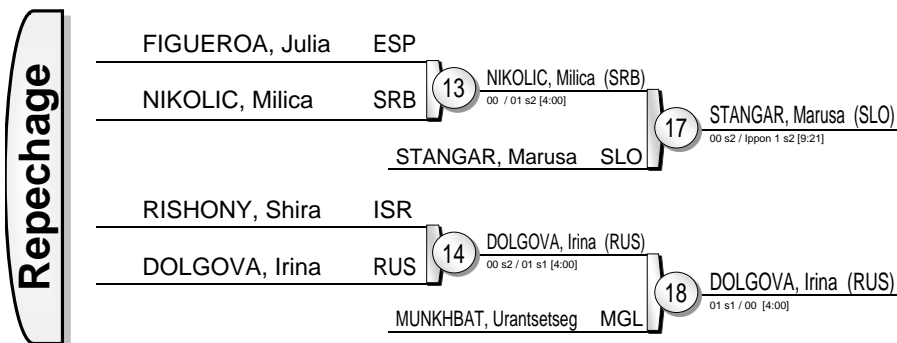

World Masters Guangzhou 2018

(CHN Guangzhou, 15-16 December 2018)

-48 kg

16 Judoka

Results		
1.	KRASNIQI, Distria	KOS
2.	KONDO, Ami	JPN
3.	STANGAR, Marusa	SLO
3.	DOLGOVA, Irina	RUS
5.	NIKOLIC, Milica	SRB
5.	MUNKHBAT, Urantsetseg	MGL
7.	FIGUEROA, Julia	ESP
7.	RISHONY, Shira	ISR