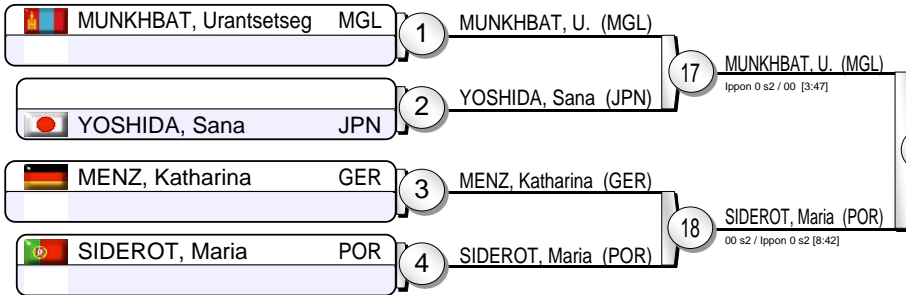

Grand-Slam Osaka 2018

(JPN Osaka, 23-25 November 2018)

-48 kg

19 Judoka

Pool A

Pool B

Pool C

Pool D