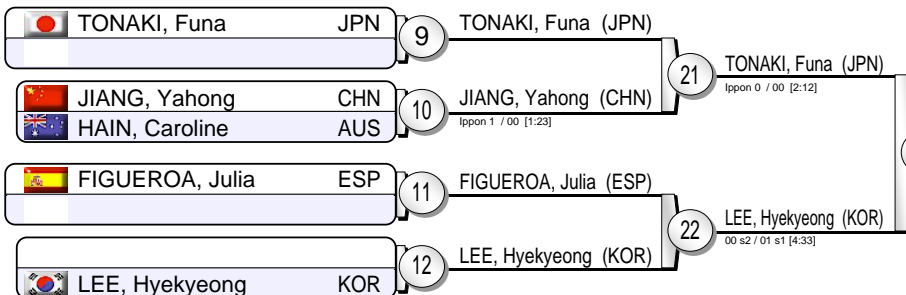

Grand-Slam Osaka 2018

(JPN Osaka, 23-25 November 2018)

-48 kg

19 Judoka

Pool A

Pool B

Pool C

Pool D