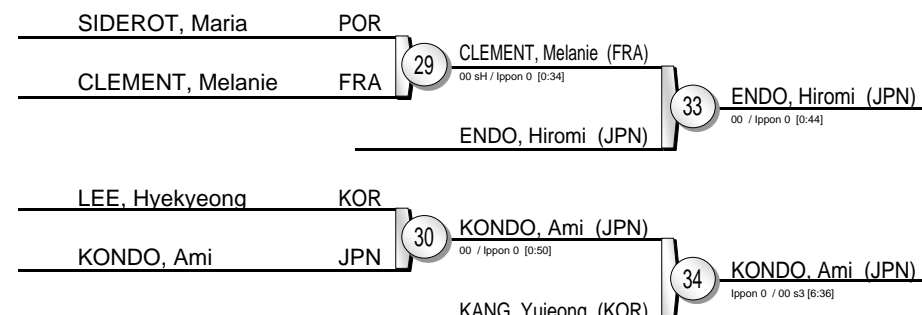

Grand-Slam Osaka 2018

(JPN Osaka, 23-25 November 2018)

-48 kg

19 Judoka

Pool A

Pool B

Pool C

Pool D

Repechage

Results

1. TONAKI, Funa JPN
2. MUNKHBAT, Urantsetseg MGL
3. ENDO, Hiromi JPN
3. KONDO, Ami JPN
5. CLEMENT, Melanie FRA
5. KANG, Yujeong KOR
7. SIDEROT, Maria POR
7. LEE, Hyekyeong KOR