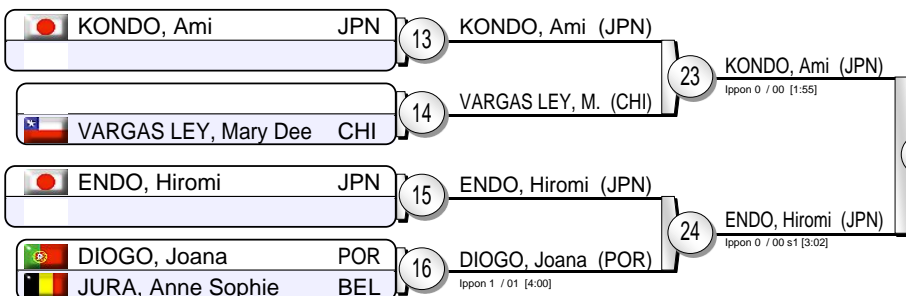

Grand-Slam Osaka 2018

(JPN Osaka, 23-25 November 2018)

-48 kg

19 Judoka

Pool A

Pool B

Pool C

Pool D