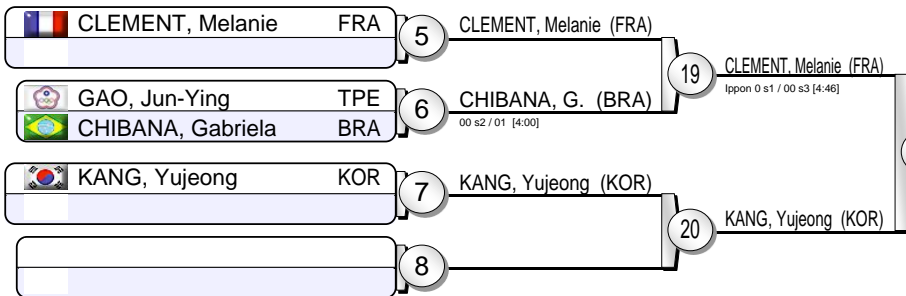

Grand-Slam Osaka 2018

(JPN Osaka, 23-25 November 2018)

-48 kg

19 Judoka

Pool A

Pool B

Pool C

Pool D