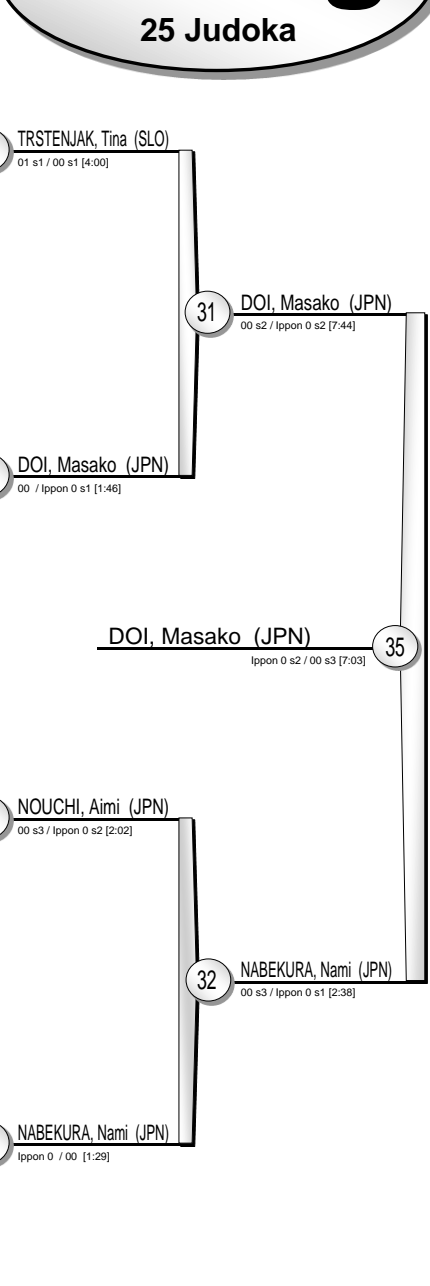

Pool B

	FRANSEN, Juul	NED	5	FRANSEN, Juul (NED)
	GWEND, Edwige	ITA	6	GWEND, Edwige (ITA) 01 / 00 s2 [4:00]
	KHATRI, Phupu Lhamu	NEP		
	TRAJDOS, Martyna	GER	7	TRAJDOS, Martyna (GER)
	CHOI, Eunsol	KOR	8	DOI, Masako (JPN) 00 / Ippon 0 [1:25]
	DOI, Masako	JPN		

Pool C

	TASHIRO, Miku	JPN	9	TASHIRO, Miku (JPN)
	TANG, Jing	CHN	10	TANG, Jing (CHN) Ippon 0 / 00 [0:33]
	ALFARO, Marcela	CHI		
	NOUCHI, Aimi	JPN	11	NOUCHI, Aimi (JPN)
	HAN, Hee Ju	KOR	12	WATANABE, Kiyomi (PHI) 00 s1 / Ippon 0 [4:58]
	WATANABE, Kiyomi	PHI		

Pool D

	NABEKURA, Nami	JPN	13	NABEKURA, Nami (JPN)
	BARRIOS, Anriquelis	VEN	14	LUDVIK, Lia (SLO) 00 s3 / Ippon 0 s2 [5:42]
	LUDVIK, Lia	SLO		
	HAECKER, Katharina	AUS	15	HAECKER, K. (AUS)
	TANG, Lai Man	MAC	16	BAZYNSKI, Nadja (GER) 00 s1 / Ippon 0 [0:56]
	BAZYNSKI, Nadja	GER		

Repechage

	DEL TORO CARVAJAL, Maylin	CUB	29	GWEND, Edwige (ITA) 00 s2 / 01 s1 [4:00]
	GWEND, Edwige	ITA		
	TASHIRO, Miku	JPN	30	TASHIRO, Miku (JPN) Ippon 0 / 00 [1:37]
	BAZYNSKI, Nadja	GER		

	NOUCHI, Aimi	JPN	21	TASHIRO, Miku (JPN) Ippon 0 s1 / 00 s1 [4:21]
	NOUCHI, Aimi	JPN	22	NOUCHI, Aimi (JPN) Ippon 0 / 01 [0:47]
	WATANABE, Kiyomi	PHI		
	GWEND, Edwige	ITA	19	GWEND, Edwige (ITA) 00 s1 / Ippon 0 s2 [4:00]
	DOI, Masako	JPN	20	DOI, Masako (JPN) 00 s3 / Ippon 0 s2 [2:26]
	DOI, Masako	JPN		
	GWEND, Edwige	ITA	6	GWEND, Edwige (ITA) 00 s1 / Ippon 0 s2 [4:00]
	DOI, Masako	JPN	26	DOI, Masako (JPN) 00 / Ippon 0 s1 [1:46]
	DOI, Masako	JPN		

Results

1. DOI, Masako JPN
2. NABEKURA, Nami JPN
3. NOUCHI, Aimi JPN
4. TASHIRO, Miku JPN
5. GWEND, Edwige ITA
6. TRSTENJAK, Tina SLO
7. DEL TORO CARVAJAL, Maylin CUB
8. BAZYNSKI, Nadja GER