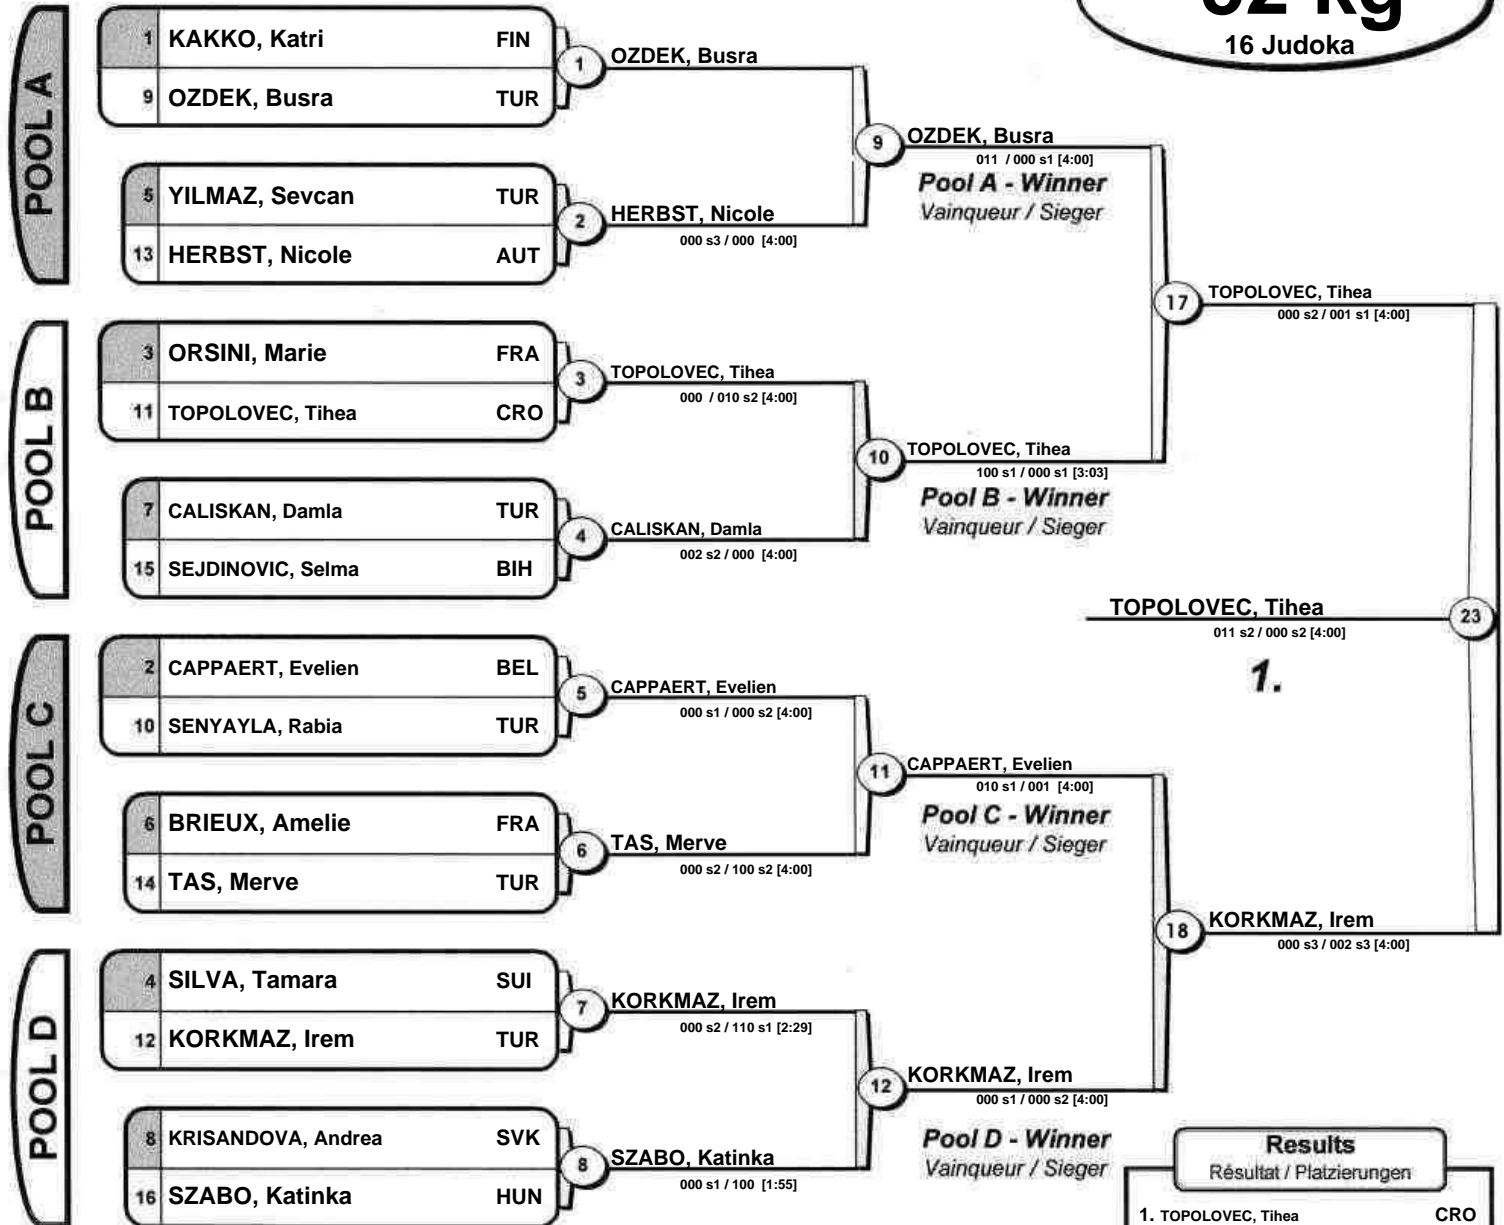

European Judo Cup Sarajevo 2016

Sarajevo (BIH) 19-20 March 2016

-48 kg

12 Judoka

European Judo Cup Sarajevo 2016

Sarajevo (BIH) 19-20 March 2016

-52 kg

16 Judoka

European Judo Cup Sarajevo 2016

Sarajevo (BIH) 19-20 March 2016

-57 kg

17 Judoka

POOL A

Pool A - Winner
Vainqueur / Sieger

POOL B

Pool B - Winner
Vainqueur / Sieger