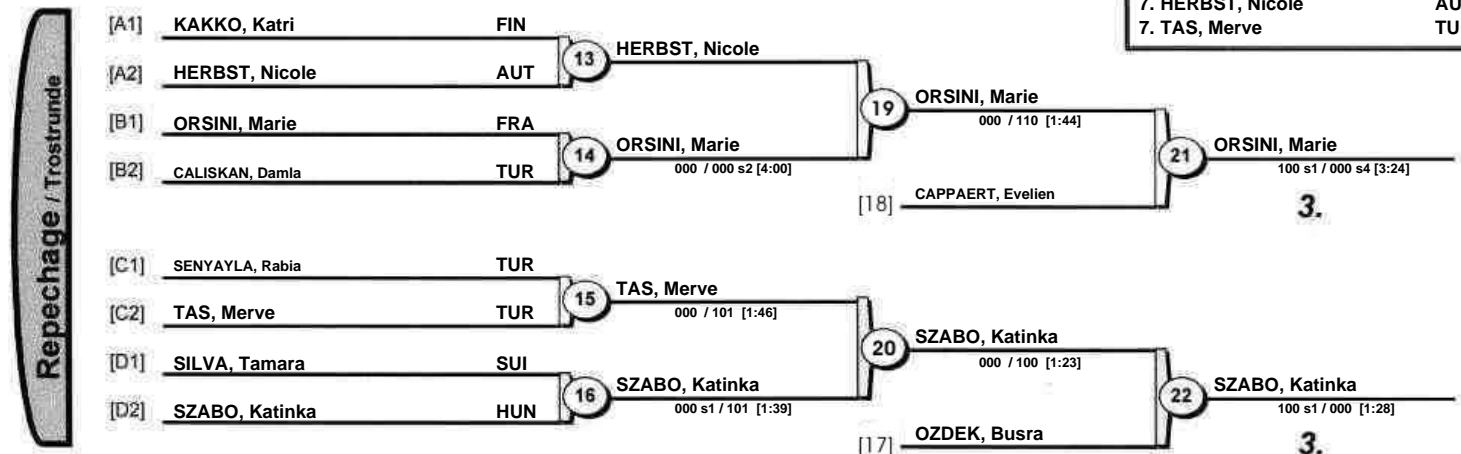

European Judo Cup Sarajevo 2016

Sarajevo (BIH) 19-20 March 2016

-48 kg

12 Judoka

European Judo Cup Sarajevo 2016

Sarajevo (BIH) 19-20 March 2016

-52 kg

16 Judoka

European Judo Cup Sarajevo 2016

Sarajevo (BIH) 19-20 March 2016

-57 kg

17 Judoka

POOL A

Pool A - Winner
Vainqueur / Sieger

POOL B

Pool B - Winner
Vainqueur / Sieger