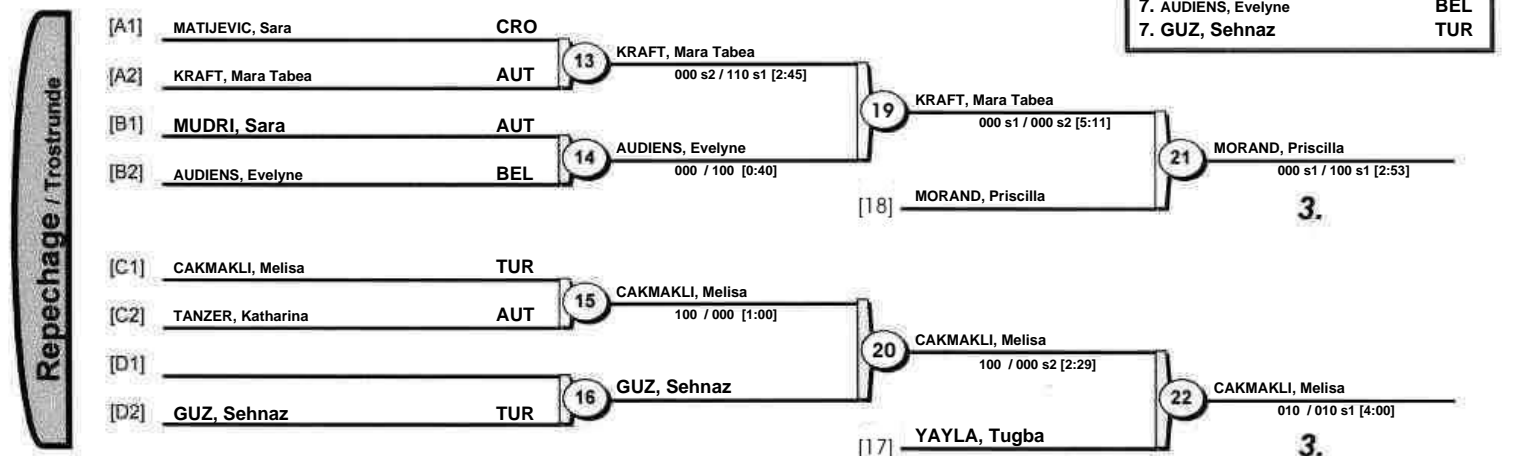

European Judo Cup Sarajevo 2016

Sarajevo (BIH) 19-20 March 2016

-48 kg

12 Judoka

European Judo Cup Sarajevo 2016

Sarajevo (BIH) 19-20 March 2016

-52 kg

16 Judoka

European Judo Cup Sarajevo 2016

Sarajevo (BIH) 19-20 March 2016

-57 kg

17 Judoka

POOL A

Pool A - Winner
Vainqueur / Sieger

POOL B

Pool B - Winner
Vainqueur / Sieger