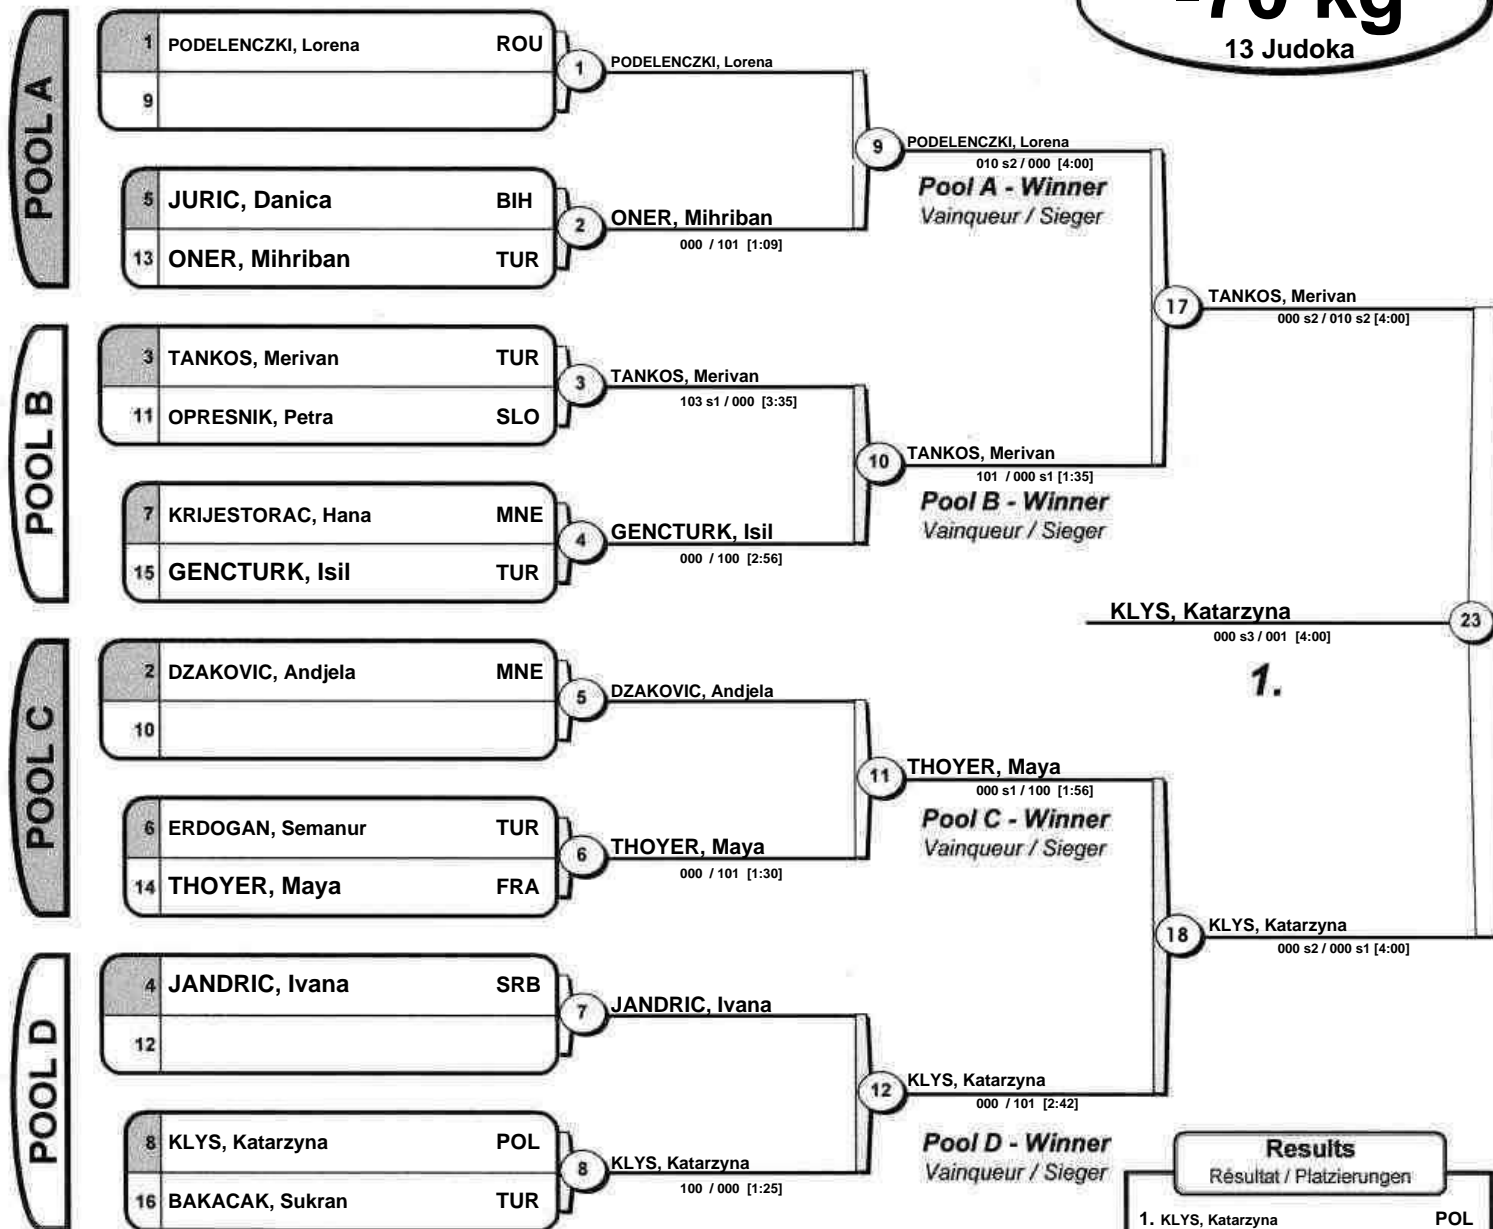

European Judo Cup Sarajevo 2016

Sarajevo (BIH) 19-20 March 2016

-70 kg

13 Judoka