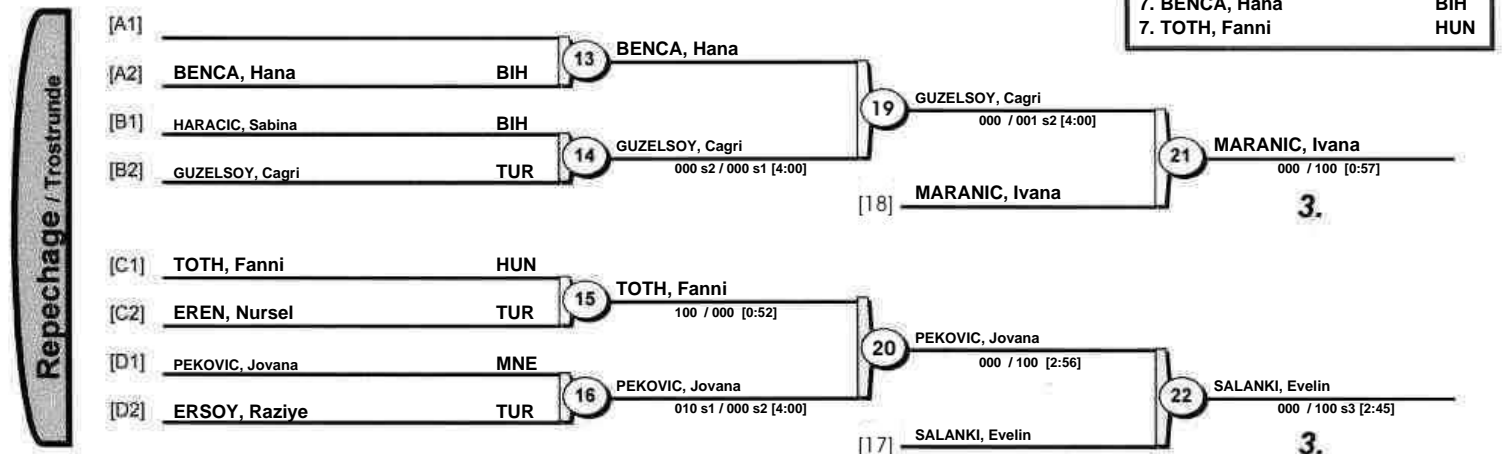

European Judo Cup Sarajevo 2016

Sarajevo (BIH) 19-20 March 2016

-78 kg

15 Judoka