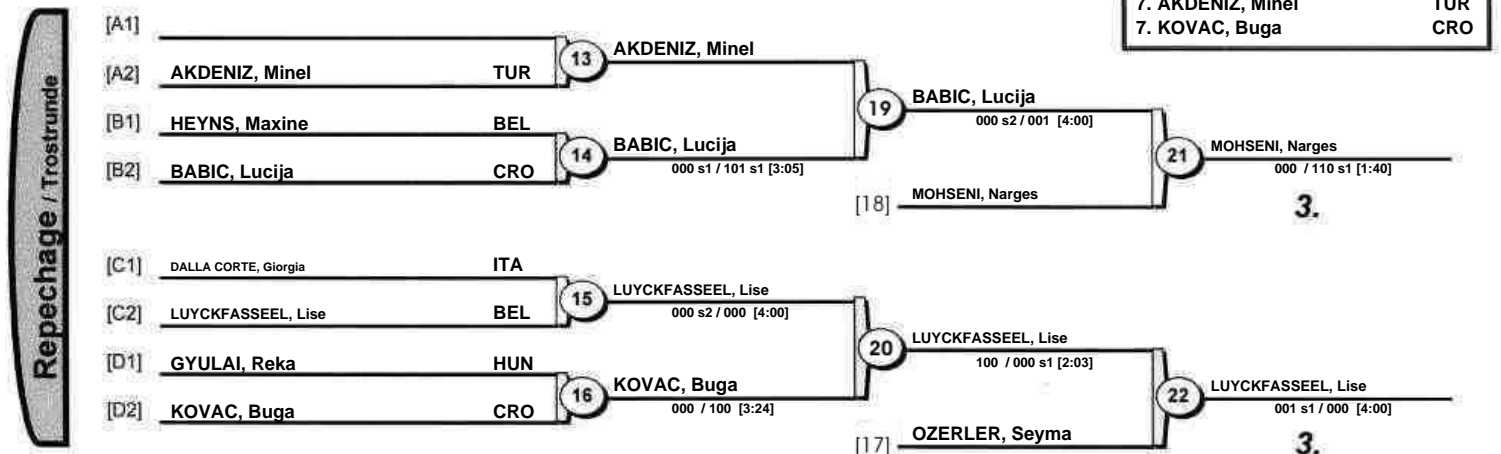

Repechage / Trostrunde

3.

European Judo Cup Sarajevo 2016

Sarajevo (BIH) 19-20 March 2016

-63 kg

15 Judoka

European Judo Cup Sarajevo 2016

Sarajevo (BIH) 19-20 March 2016