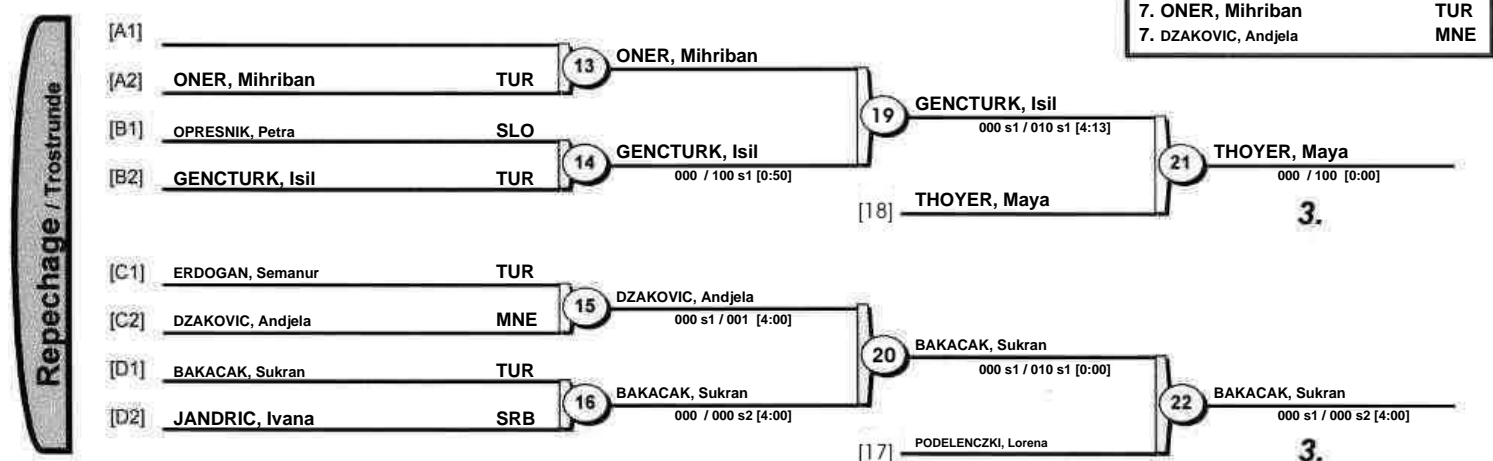

Results	
Résultat / Platzierungen	
1. KLYS, Katarzyna	POL
2. TANKOS, Merivan	TUR
3. THOYER, Maya	FRA
3. BAKACAK, Sukran	TUR
5. GENCTURK, Isil	TUR
5. PODELENCZKI, Lorena	ROU
7. ONER, Mihriban	TUR
7. DZAKOVIC, Andjela	MNE