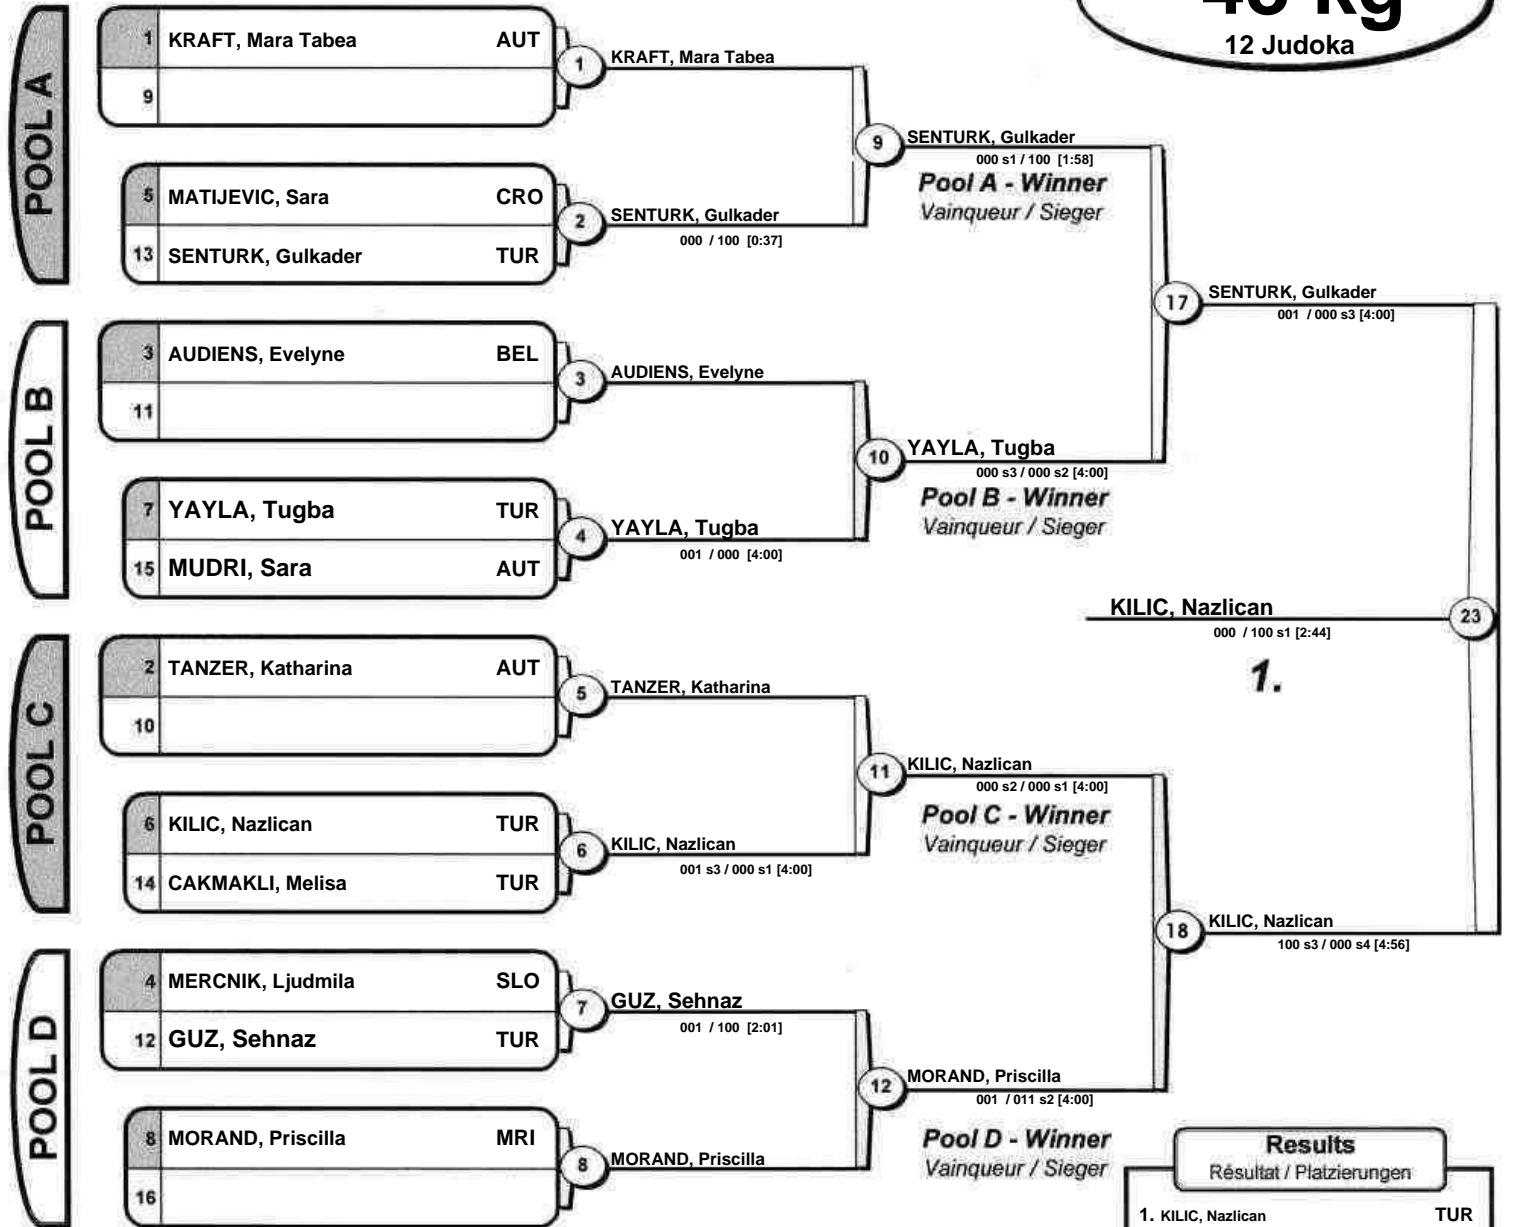

European Judo Cup Sarajevo 2016

Sarajevo (BIH) 19-20 March 2016

-48 kg

12 Judoka

European Judo Cup Sarajevo 2016

Sarajevo (BIH) 19-20 March 2016

-52 kg

16 Judoka

European Judo Cup Sarajevo 2016

Sarajevo (BIH) 19-20 March 2016

-57 kg

17 Judoka

POOL A

Pool A - Winner
Vainqueur / Sieger

POOL B

Pool B - Winner
Vainqueur / Sieger