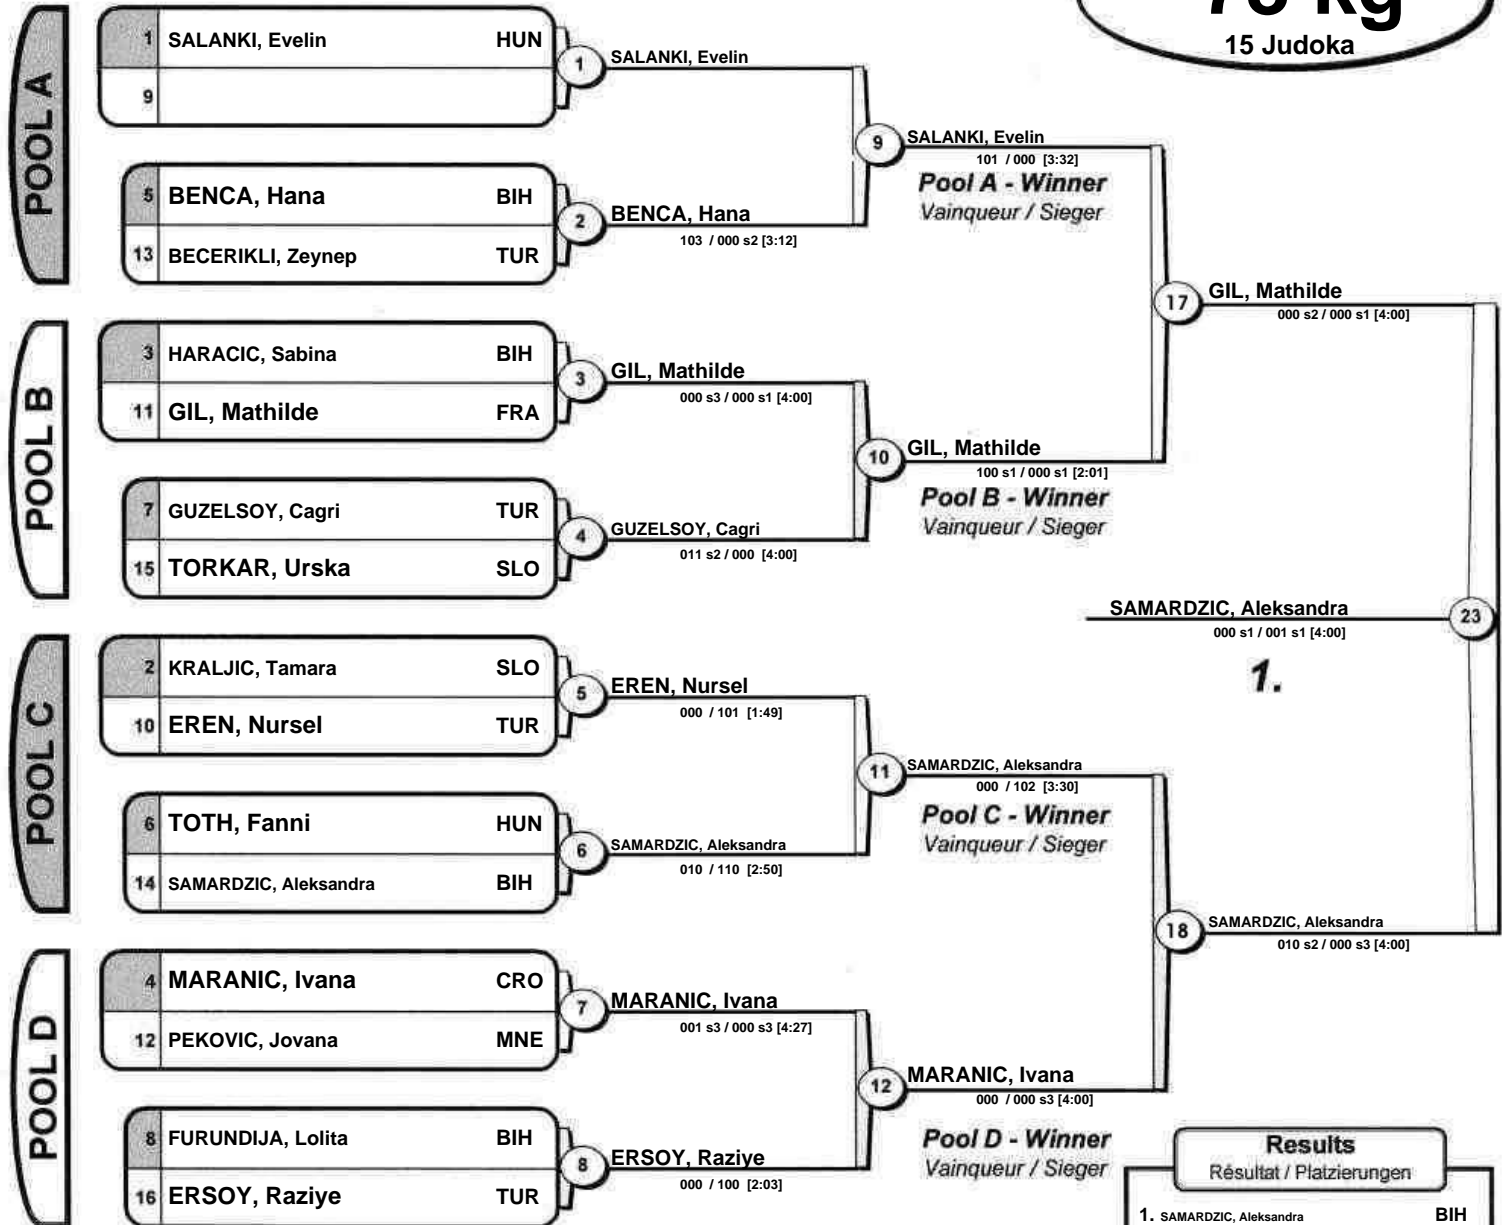

European Judo Cup Sarajevo 2016

Sarajevo (BIH) 19-20 March 2016

-78 kg

15 Judoka