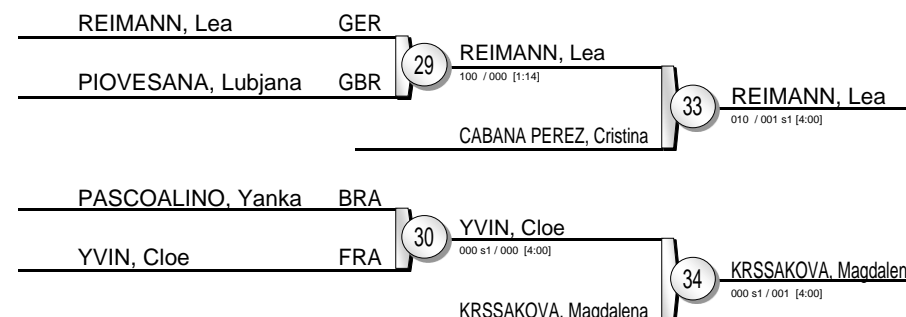

# -63 kg

17 Judoka

Pool A

Pool B

Pool C

Pool D

Repechage