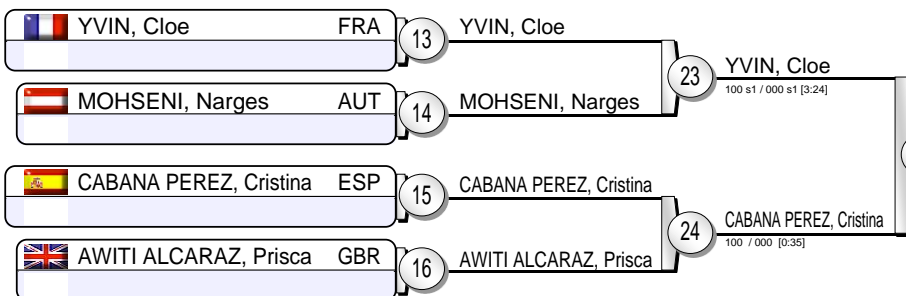

# -63 kg

17 Judoka

Pool A

Pool B

Pool C

Pool D

Repechage