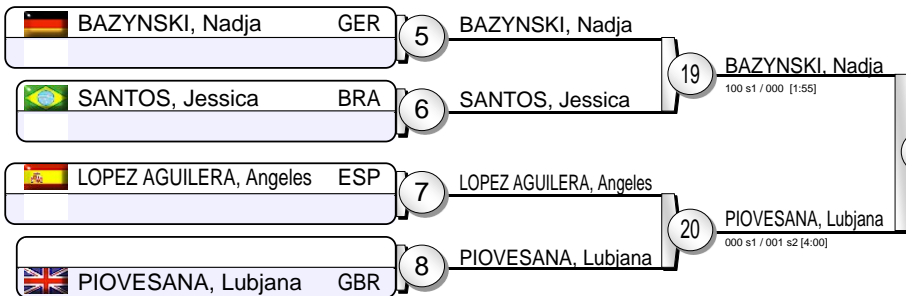

# European Judo Open Glasgow 2016

Glasgow (GBR) 15 October 2016

# -63 kg

17 Judoka

Pool A

Pool B

Pool C

Pool D

Repechage