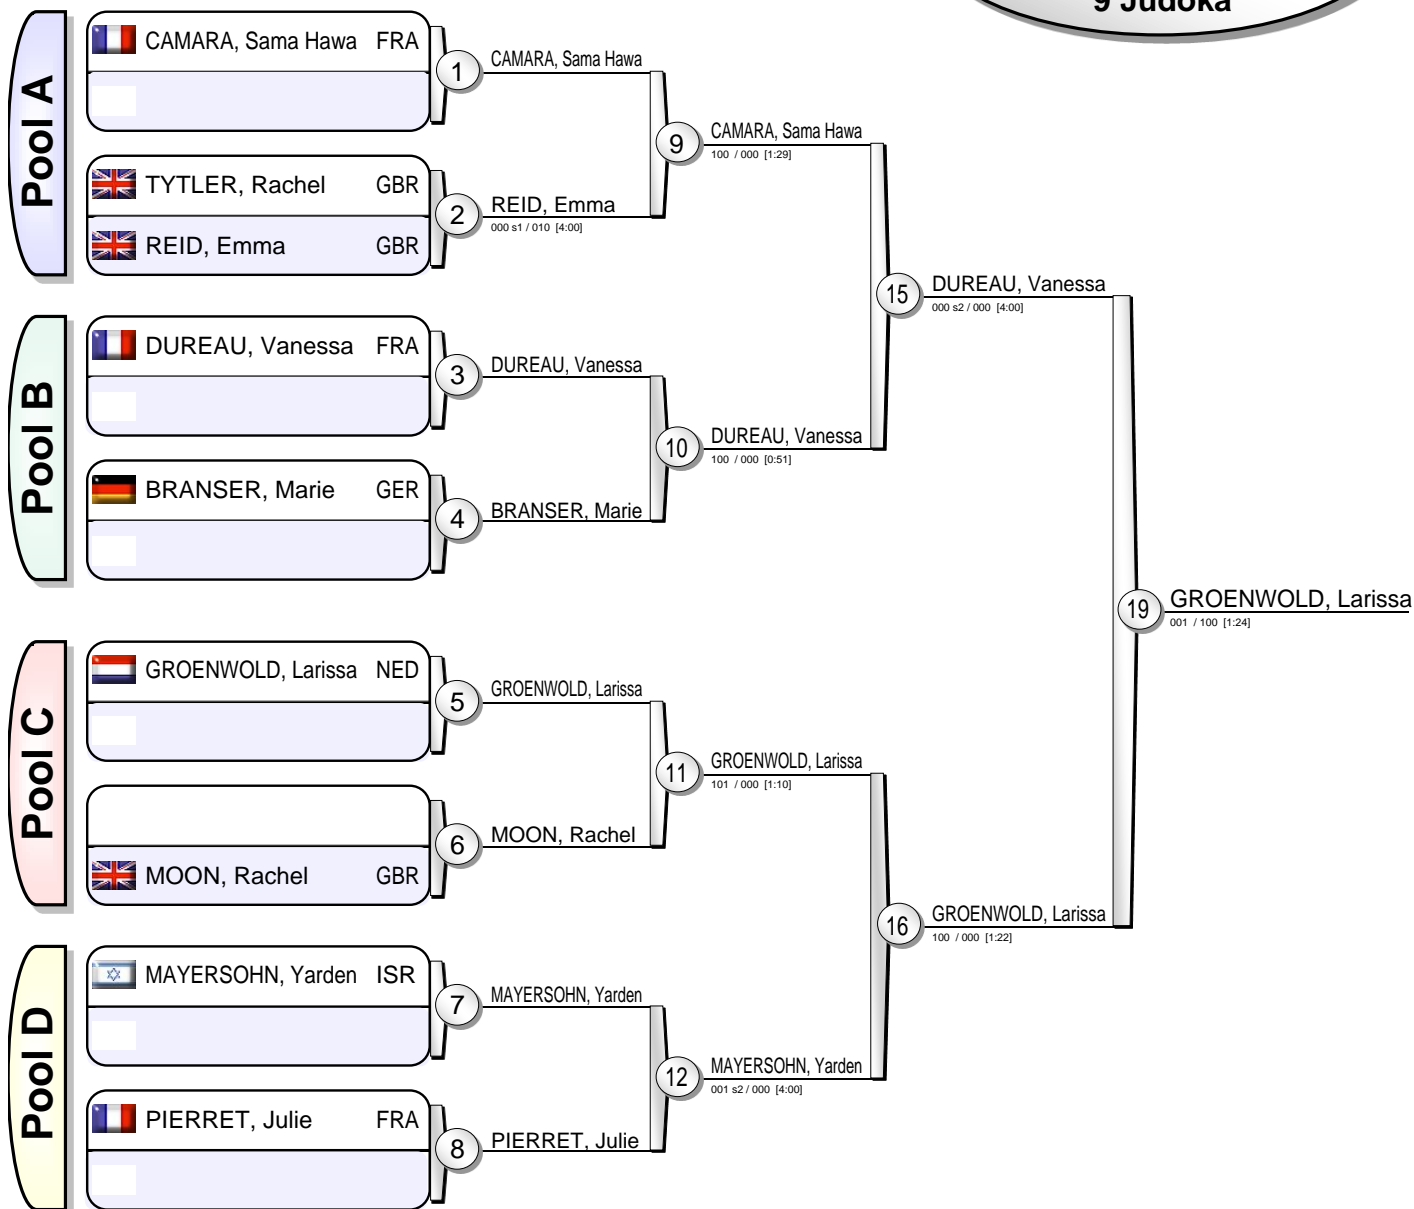

European Judo Open Glasgow 2016

Glasgow (GBR) 15 October 2016

-78 kg

9 Judoka

Results		
1.	GROENWOLD, Larissa	NED
2.	DUREAU, Vanessa	FRA
3.	MAYERSOHN, Yarden	ISR
3.	CAMARA, Sama Hawa	FRA
5.	BRANSER, Marie	GER
5.	PIERRET, Julie	FRA
7.	REID, Emma	GBR
7.	MOON, Rachel	GBR