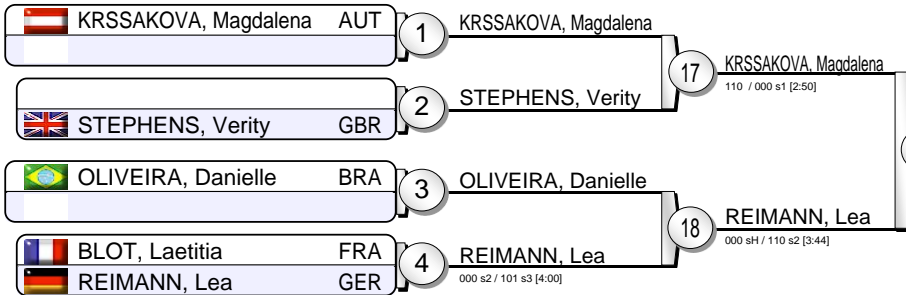

European Judo Open Glasgow 2016

Glasgow (GBR) 15 October 2016

-63 kg

17 Judoka

Pool A