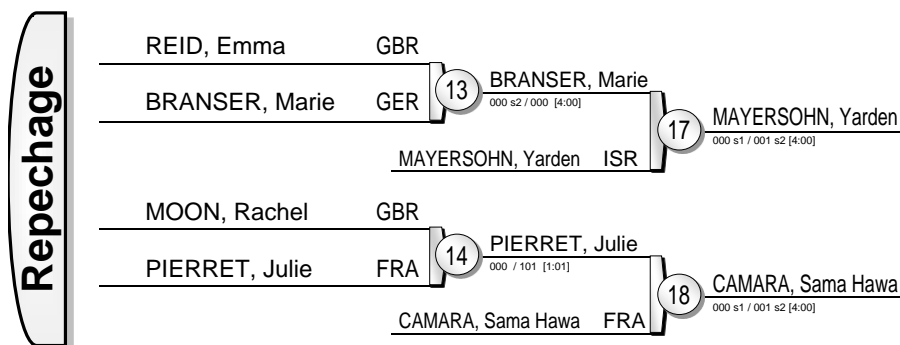

European Judo Open Glasgow 2016

Glasgow (GBR) 15 October 2016

-78 kg

9 Judoka

Results		
1.	GROENWOLD, Larissa	NED
2.	DUREAU, Vanessa	FRA
3.	MAYERSOHN, Yarden	ISR
3.	CAMARA, Sama Hawa	FRA
5.	BRANSER, Marie	GER
5.	PIERRET, Julie	FRA
7.	REID, Emma	GBR
7.	MOON, Rachel	GBR