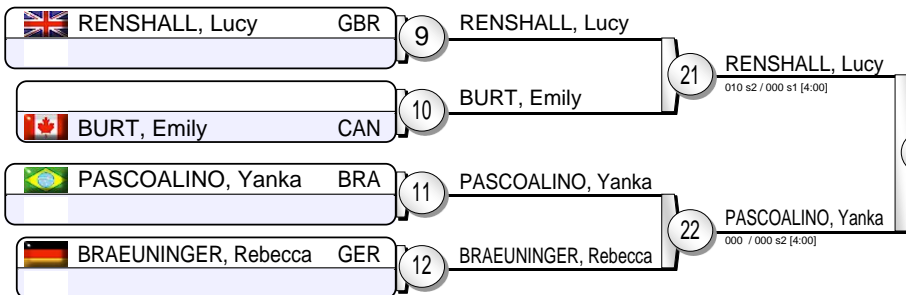

# -63 kg

17 Judoka

Pool A

Pool B

Pool C

Pool D

Repechage