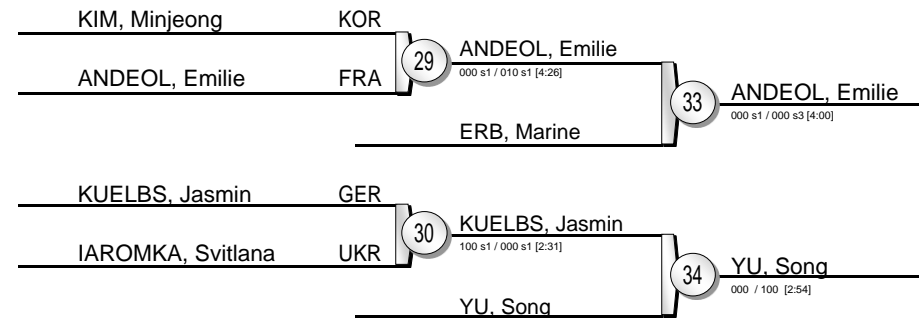

# +78 kg

24 Judoka

Pool A

Pool B

Pool C

Pool D

Repechage