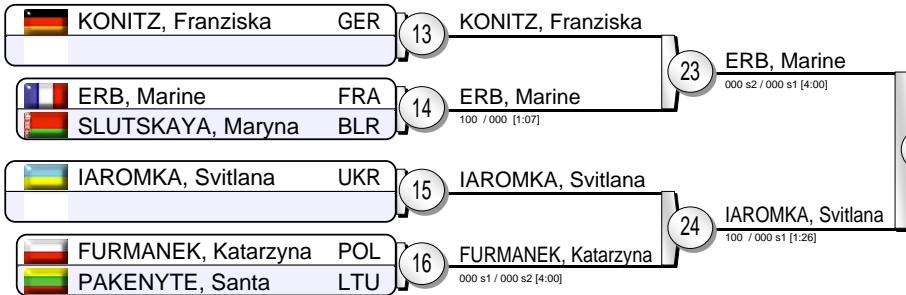

# +78 kg

24 Judoka

Pool A

Pool B

Pool C

Pool D

Repechage