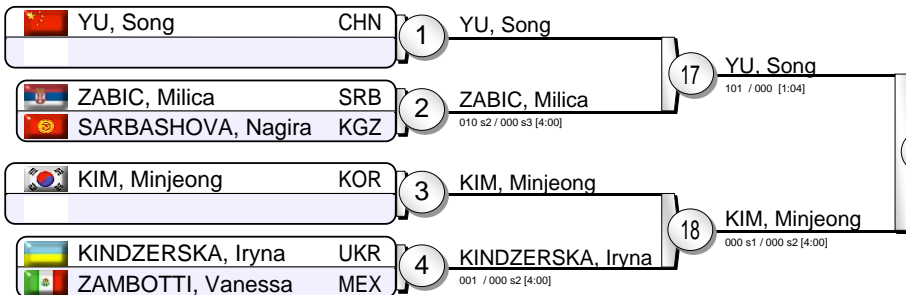

Judo Grand-Slam Abu-Dhabi 2015

(UAE Abu-Dhabi, 30 Oct - 01 Nov 2015)

+78 kg

24 Judoka

Pool A