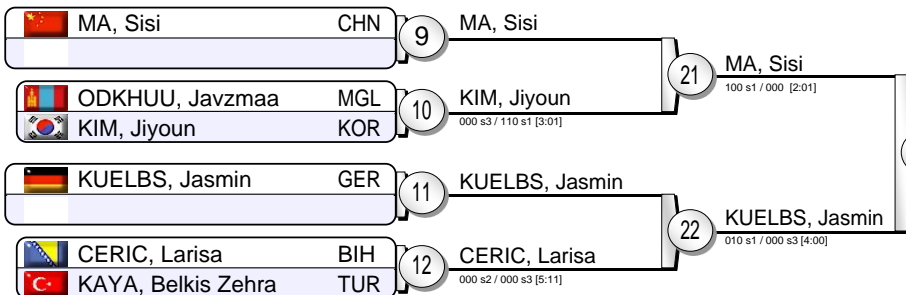

# +78 kg

24 Judoka

Pool A

Pool B

Pool C

Pool D

Repechage