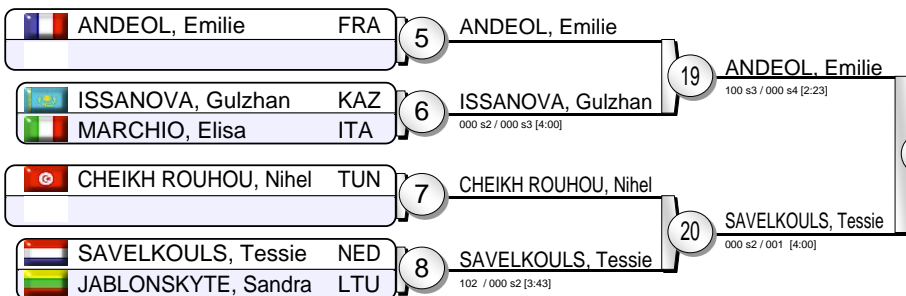

Judo Grand-Slam Abu-Dhabi 2015

(UAE Abu-Dhabi, 30 Oct - 01 Nov 2015)

+78 kg

24 Judoka

Pool A

Pool B

Pool C

Pool D

Repechage

Results

1. MA, Sisi CHN
2. SAVELKOULS, Tessie NED
3. ANDEOL, Emilie FRA
4. YU, Song CHN
5. ERB, Marine FRA
6. KUELBS, Jasmin GER
7. KIM, Minjeong KOR
8. IAROMKA, Svitlana UKR