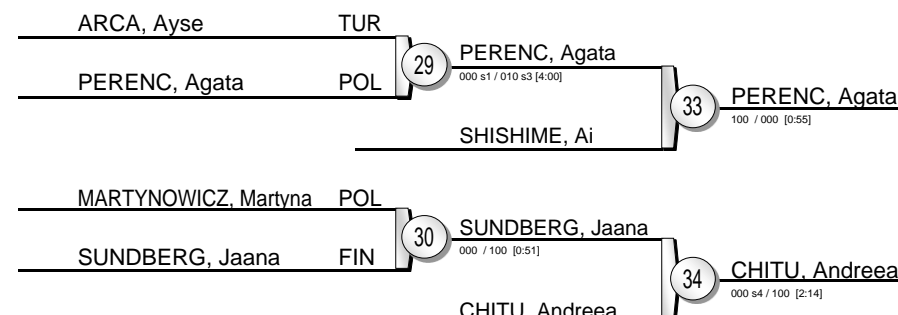

# -52 kg

21 Judoka

Pool A

Pool B

Pool C

Pool D

Repechage