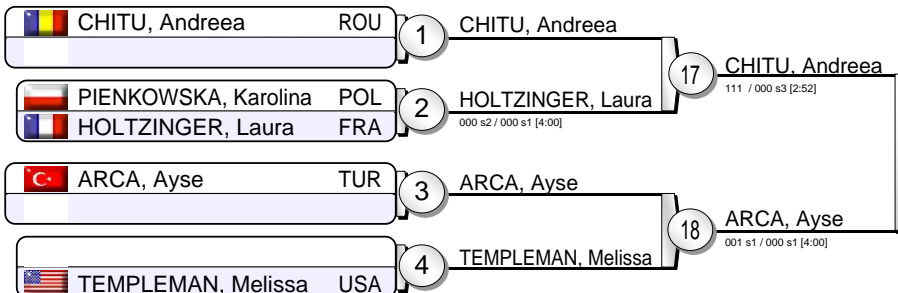

European Open Oberwart 2015

Oberwart (AUT) 14-15 February 2015

-52 kg

21 Judoka

Pool A