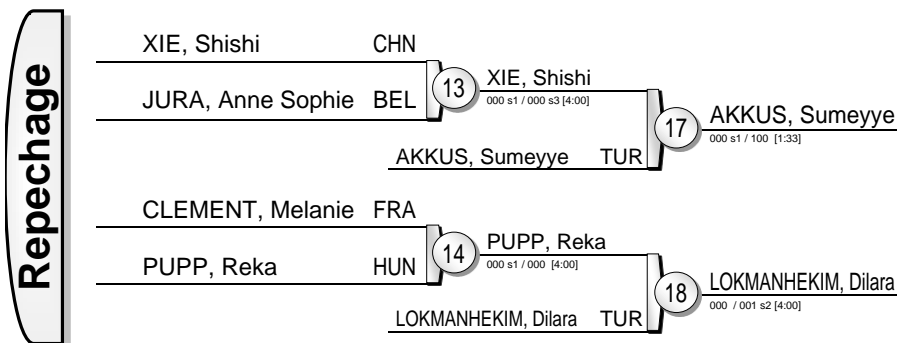

Results		
1.	SAHIN, Ebru	TUR
2.	UNGUREANU, Monica	ROU
3.	AKKUS, Sumeyye	TUR
3.	LOKMANHEKIM, Dilara	TUR
5.	XIE, Shishi	CHN
5.	PUPP, Reka	HUN
7.	JURA, Anne Sophie	BEL
7.	CLEMENT, Melanie	FRA