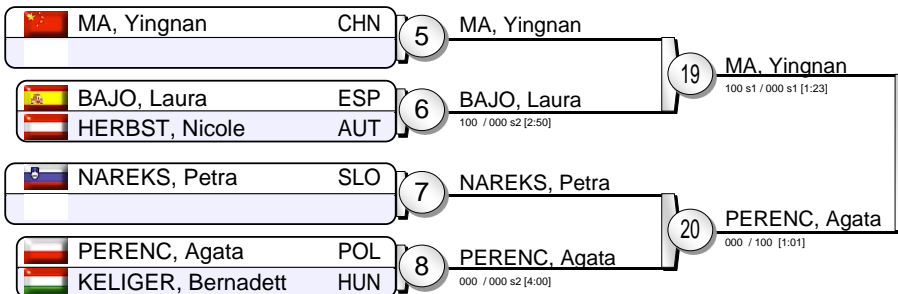

# European Open Oberwart 2015

Oberwart (AUT) 14-15 February 2015

# -52 kg

21 Judoka

Pool A

Pool B

Pool C

Pool D

Repechage