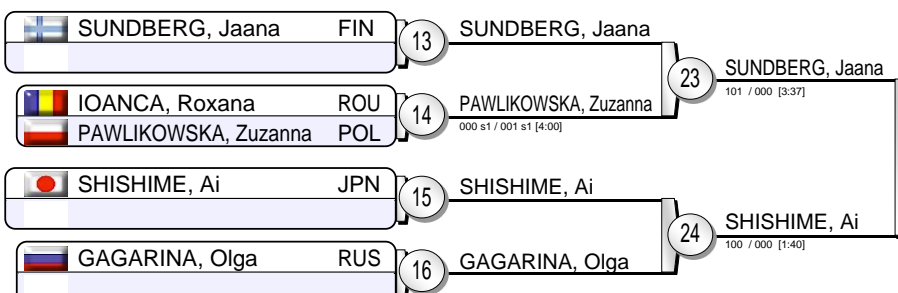

# -52 kg

21 Judoka

Pool A

Pool B

Pool C

Pool D

Repechage