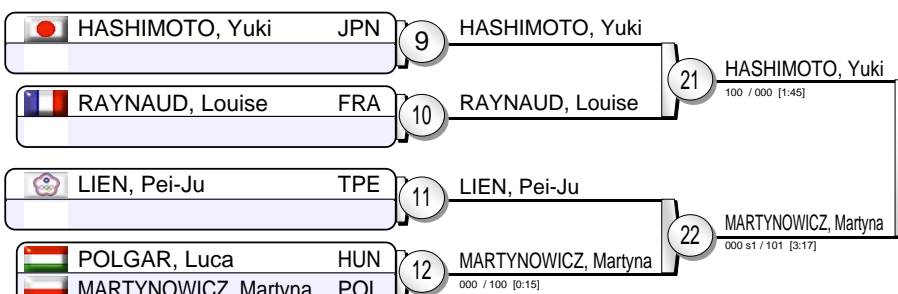

# -52 kg

21 Judoka

Pool A

Pool B

Pool C

Pool D

Repechage

## Results

- MA, Yingnan CHN
- HASHIMOTO, Yuki JPN
- PERENC, Agata POL
- CHITU, Andreea ROU
- SHISHIME, Ai JPN
- SUNDBERG, Jaana FIN
- ARCA, Ayse TUR
- MARTYNOWICZ, Martyna POL