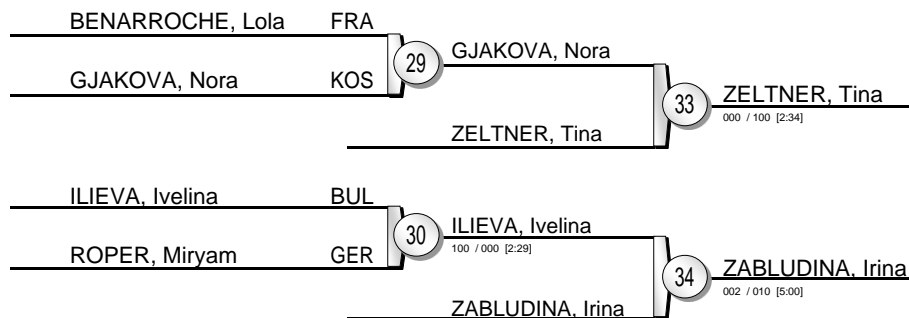

FILZMOSER, Sabrina
100 / 000 [5:00] 35

MUELLER, Johanna 32

Repechage