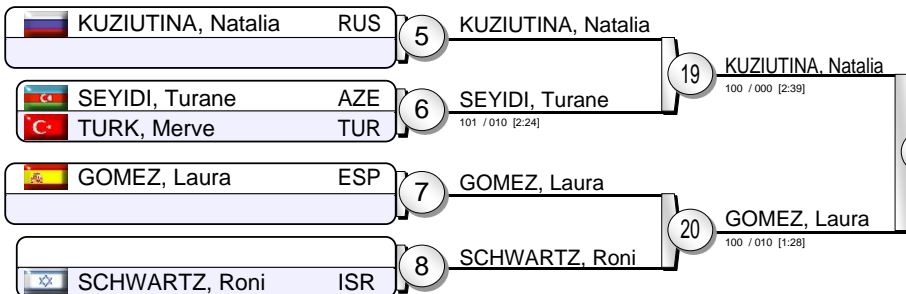

IJF Grand Prix Samsun 2013

(TUR Samsun, 30-31 March 2013)

-52 kg

19 Judoka

Pool A

Pool B

Pool C

Pool D