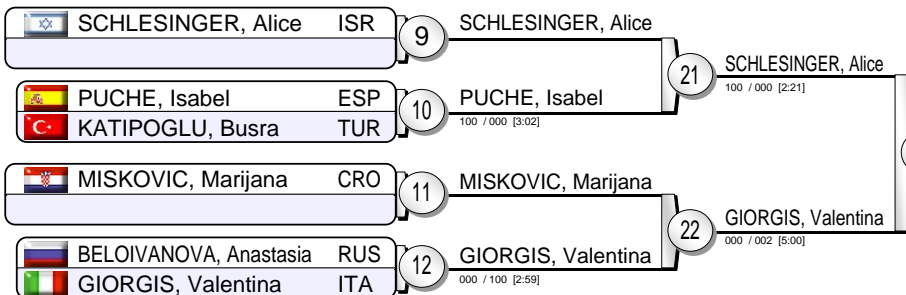

IJF Grand Prix Samsun 2013

(TUR Samsun, 30-31 March 2013)

-63 kg

23 Judoka

Pool A

Pool B

Pool C

Pool D

Repechage

Results

- EMANE, Gevrise FRA
- GERBI, Yarden ISR
- SCHLESINGER, Alice ISR
- UNTERWURZACHER, Kathrin AUT
- GWEND, Edwige ITA
- MILOSEVIC, Nina SLO
- ZOUAK, Rizlen MAR
- GIORGIS, Valentina ITA

IJF Grand Prix Samsun 2013