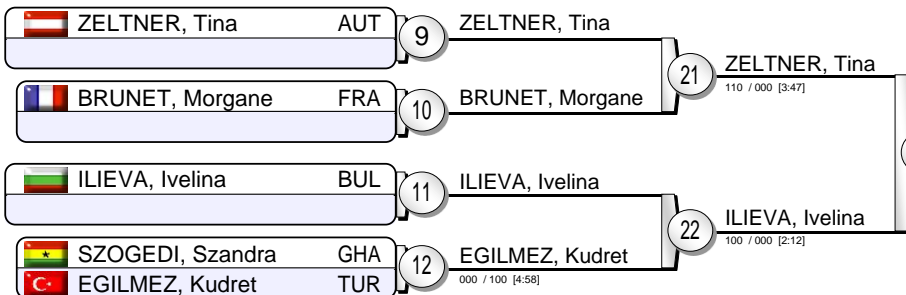

IJF Grand Prix Samsun 2013

(TUR Samsun, 30-31 March 2013)

-57 kg

21 Judoka

Pool A

Pool B

Pool C

Pool D