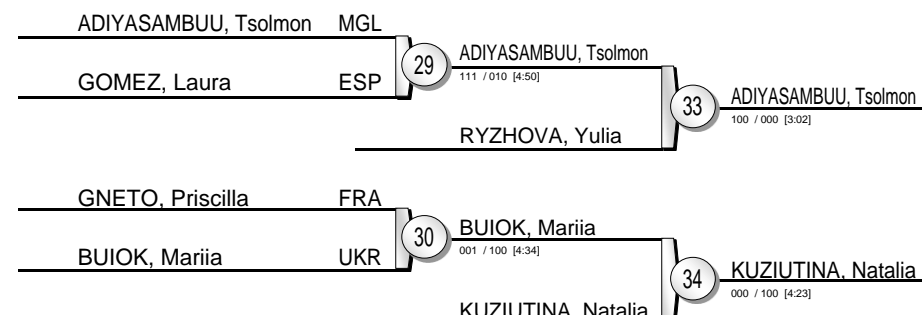

KERMENDI, Majlinda (100 / 000 [1:15]) 35

KRAEH, Mareen (000 / 100 [4:31]) 32

Repechage