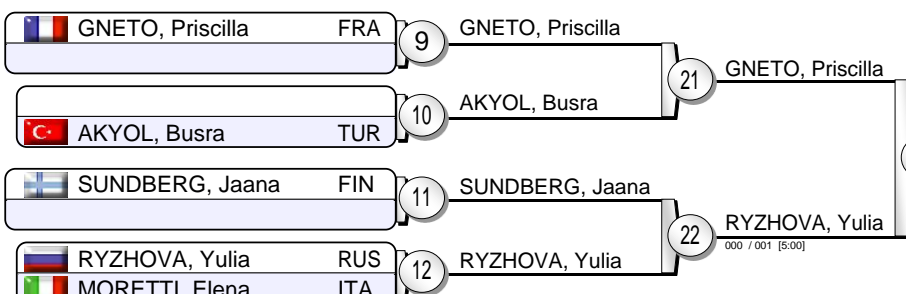

IJF Grand Prix Samsun 2013

(TUR Samsun, 30-31 March 2013)

-52 kg

19 Judoka

Pool A

Pool B

Pool C

Pool D