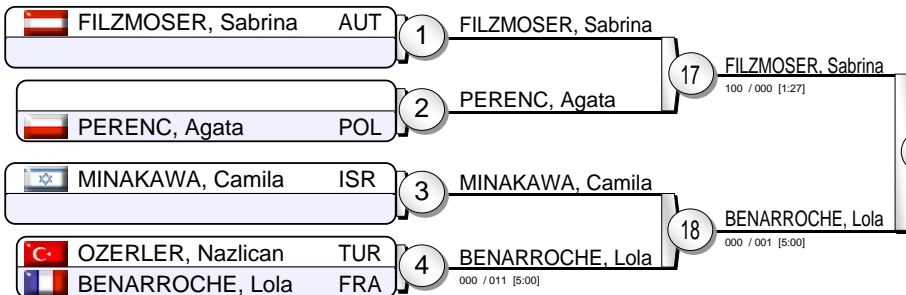

IJF Grand Prix Samsun 2013

(TUR Samsun, 30-31 March 2013)

-52 kg

19 Judoka

Pool A

Pool B

Pool C

Pool D

KERMENDI, Majlinda (100 / 000 [1:15]) 35

KRAEH, Mareen (000 / 100 [4:31]) 32

Repechage

Results

1. KERMENDI, Majlinda KOS
2. KRAEH, Mareen GER
3. ADIYASAMBUU, Tsolmon MGL
3. KUZUUTINA, Natalia RUS
5. RYZHOVA, Yulia RUS
5. BUIOK, Mariia UKR
7. GOMEZ, Laura ESP
7. GNETO, Priscilla FRA

IJF Grand Prix Samsun 2013

(TUR Samsun, 30-31 March 2013)

-57 kg

21 Judoka

Pool A

Pool B

Pool C

Pool D