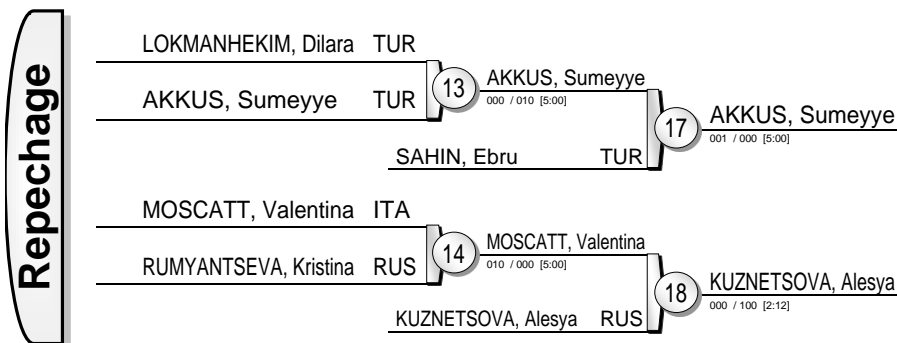

IJF Grand Prix Samsun 2013

(TUR Samsun, 30-31 March 2013)

-48 kg

15 Judoka

Results		
1.	VAN SNICK, Charline	BEL
2.	KRAUS, Kay	GER
3.	AKKUS, Sumeyye	TUR
3.	KUZNETSOVA, Alesya	RUS
5.	SAHIN, Ebru	TUR
5.	MOSCATT, Valentina	ITA
7.	LOKMANHEKIM, Dilara	TUR
7.	RUMYANTSEVA, Kristina	RUS

IJF Grand Prix Samsun 2013

(TUR Samsun, 30-31 March 2013)

-52 kg

19 Judoka

Pool A

Pool B

Pool C

Pool D