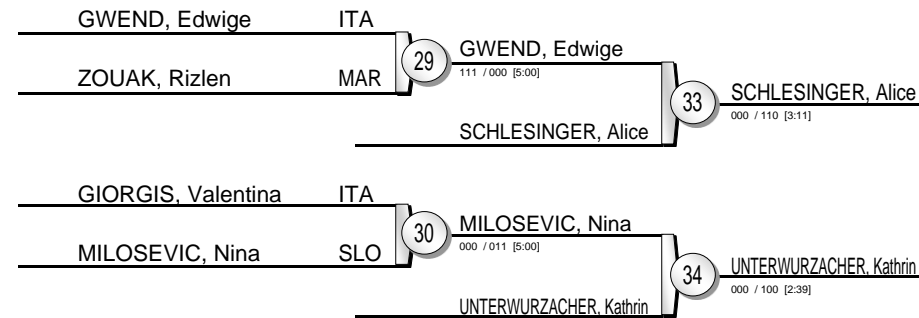

IJF Grand Prix Samsun 2013

(TUR Samsun, 30-31 March 2013)

-63 kg

23 Judoka

Pool A

Pool B

Pool C

Pool D

Repechage

Results

- EMANE, Gevrise FRA
- GERBI, Yarden ISR
- SCHLESINGER, Alice ISR
- UNTERWURZACHER, Kathrin AUT
- GWEND, Edwige ITA
- MILOSEVIC, Nina SLO
- ZOUAK, Rizlen MAR
- GIORGIS, Valentina ITA

IJF Grand Prix Samsun 2013