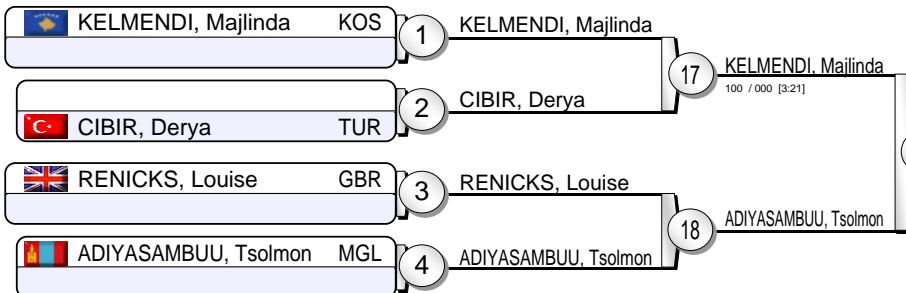

IJF Grand Prix Samsun 2013

(TUR Samsun, 30-31 March 2013)

-48 kg

15 Judoka

Results		
1.	VAN SNICK, Charline	BEL
2.	KRAUS, Kay	GER
3.	AKKUS, Sumeyye	TUR
3.	KUZNETSOVA, Alesya	RUS
5.	SAHIN, Ebru	TUR
5.	MOSCATT, Valentina	ITA
7.	LOKMANHEKIM, Dilara	TUR
7.	RUMYANTSEVA, Kristina	RUS

IJF Grand Prix Samsun 2013

(TUR Samsun, 30-31 March 2013)

-52 kg

19 Judoka

Pool A

Pool B

Pool C

Pool D