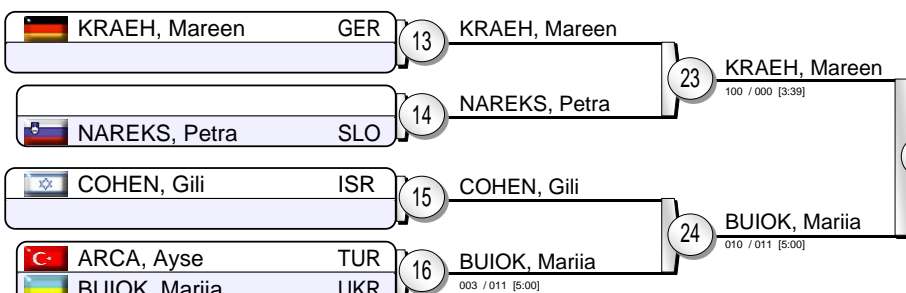

IJF Grand Prix Samsun 2013

(TUR Samsun, 30-31 March 2013)

-52 kg

19 Judoka

Pool A

Pool B

Pool C

Pool D