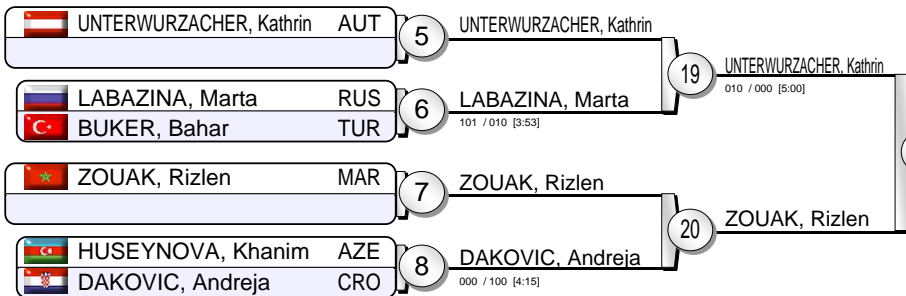

IJF Grand Prix Samsun 2013

(TUR Samsun, 30-31 March 2013)

-63 kg

23 Judoka

Pool A

Pool B

Pool C

Pool D

Repechage

Results

- EMANE, Gevrise FRA
- GERBI, Yarden ISR
- SCHLESINGER, Alice ISR
- UNTERWURZACHER, Kathrin AUT
- GWEND, Edwige ITA
- MILOSEVIC, Nina SLO
- ZOUAK, Rizlen MAR
- GIORGIS, Valentina ITA

IJF Grand Prix Samsun 2013