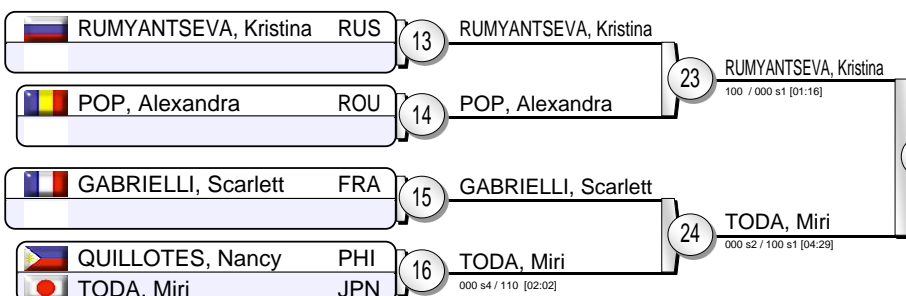

IJF Grand Slam Tokyo 2013

(JON Tokyo 29-30 Nov + 1 Dec 2013)

-48 kg

20 Judoka

Pool A

Pool B

Pool C

Pool D