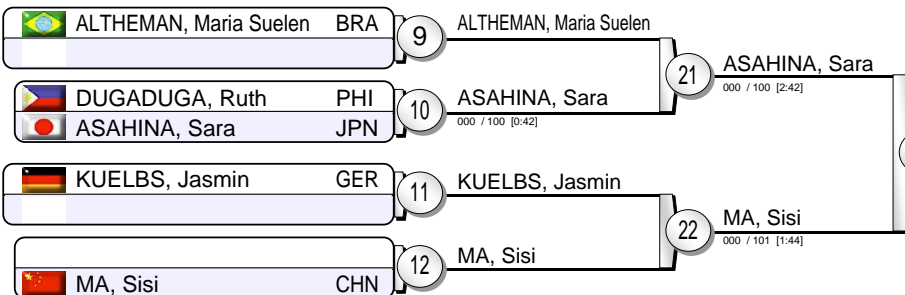

IJF Grand Slam Tokyo 2013

(JON Tokyo 29-30 Nov + 1 Dec 2013)

+78 kg

19 Judoka

Pool A

Pool B

Pool C

Pool D