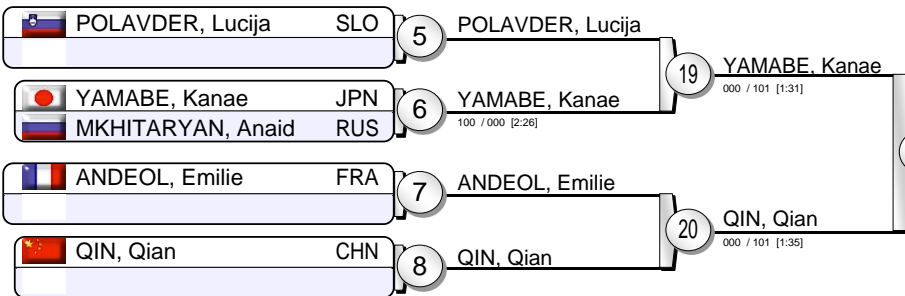

IJF Grand Slam Tokyo 2013

(JON Tokyo 29-30 Nov + 1 Dec 2013)

+78 kg

19 Judoka

Pool A

Pool B

Pool C

Pool D