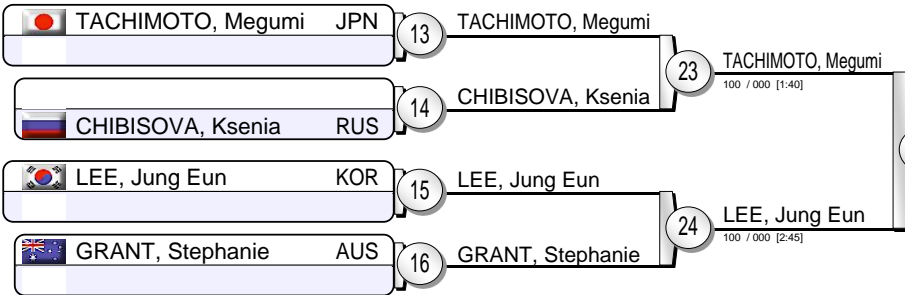

IJF Grand Slam Tokyo 2013

(JON Tokyo 29-30 Nov + 1 Dec 2013)

+78 kg

19 Judoka

Pool A

Pool B

Pool C

Pool D