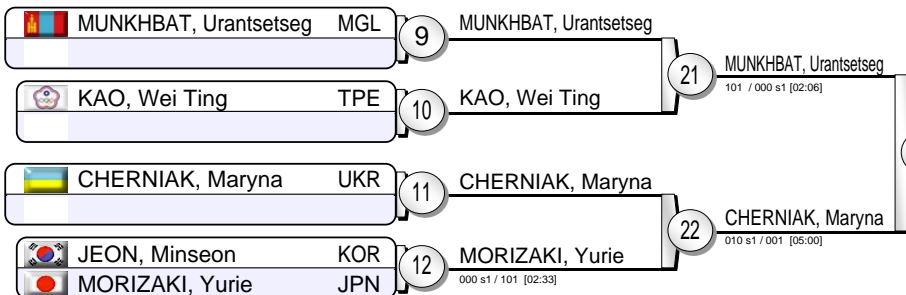

IJF Grand Slam Tokyo 2013

(JON Tokyo 29-30 Nov + 1 Dec 2013)

-48 kg

20 Judoka

Pool A

Pool B

Pool C

Pool D