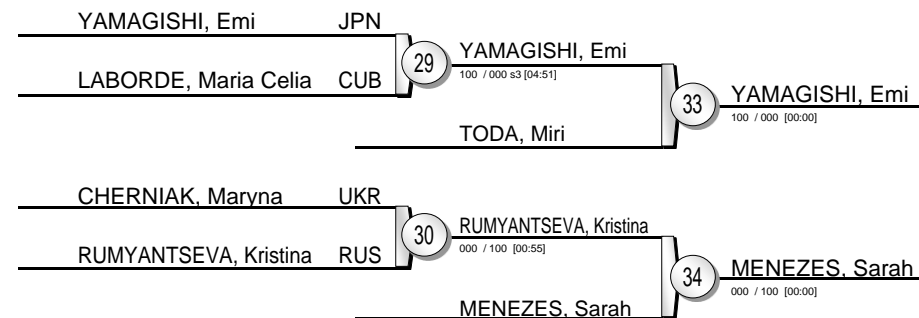

KONDO, Ami (35) 100 / 000 s1 [02:21]

MUNKHBAT, Urantsetseg (32) 100 s2 / 000 [03:24]

Repechage