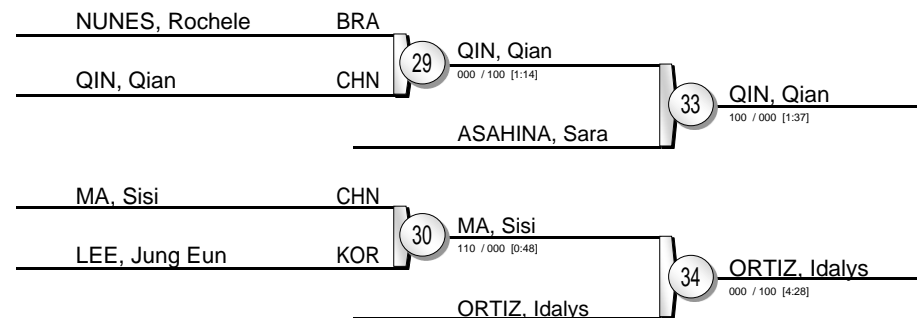

TACHIMOTO, Megumi (35)

TACHIMOTO, Megumi (32)

Repechage