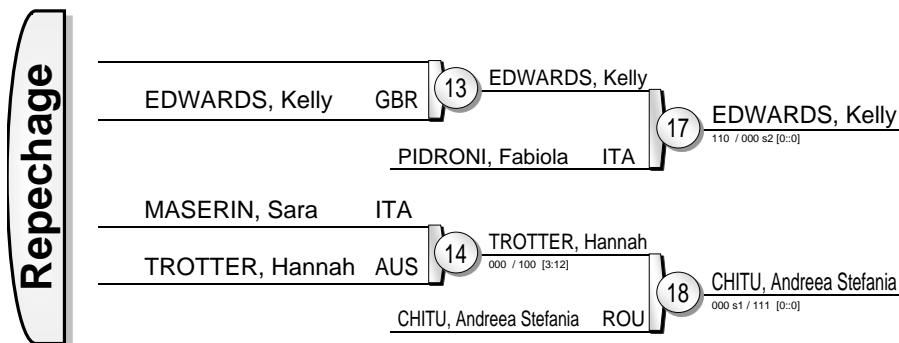

European Open Women Rome 2013

Rome (ITA), 19 October 2013

-52 kg

7 Judoka

1. ### Results
1. FORCINITI, Rosalba ITA
  2. GOMEZ ROPINON, Laura ESP
  3. EDWARDS, Kelly GBR
  4. CHITU, Andreea Stefania ROU
  5. PIDRONI, Fabiola ITA
  6. TROTTER, Hannah AUS
  7. MASERIN, Sara ITA