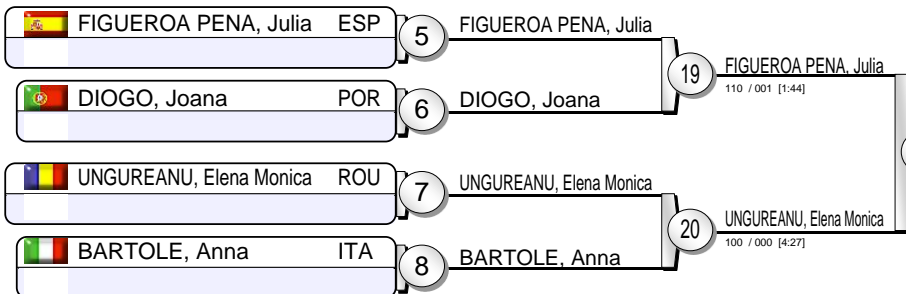

European Open Women Lisbon 2013

(Lisbon (POR), 08-09 June 2013)

-48 kg

19 Judoka

Pool A

Pool B

Pool C

Pool D