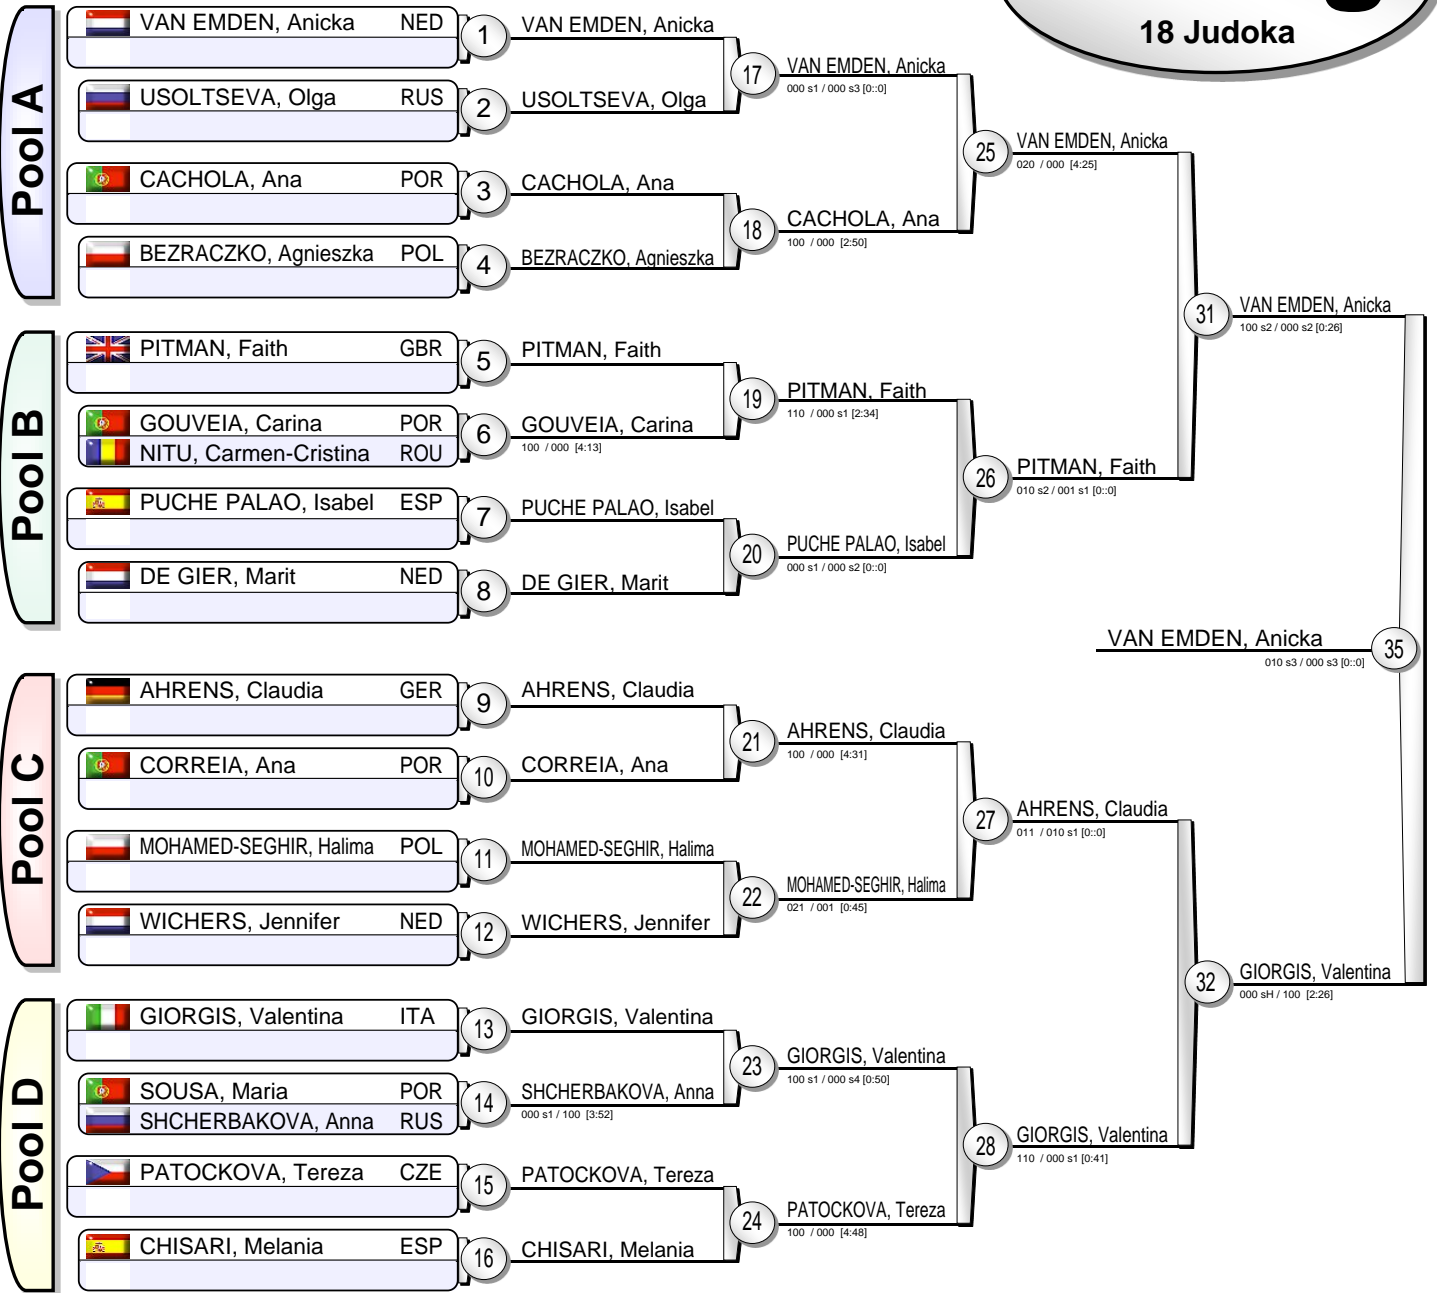

European Open Women Lisbon 2013

(Lisbon (POR), 08-09 June 2013)

-63 kg

18 Judoka

Results		
1.	VAN EMDEN, Anicka	NED
2.	GIORGIS, Valentina	ITA
3.	AHRENS, Claudia	GER
3.	PITMAN, Faith	GBR
5.	PUCHE PALAO, Isabel	ESP
5.	MOHAMED-SEGHIR, Halima	POL
7.	CACHOLA, Ana	POR
7.	PATOCKOVA, Tereza	CZE