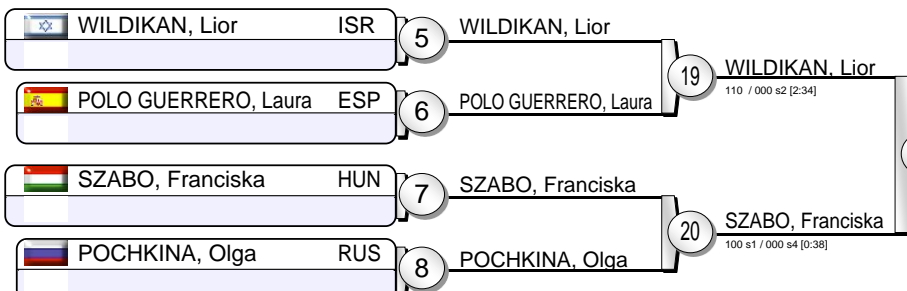

European Open Women Lisbon 2013

(Lisbon (POR), 08-09 June 2013)

-70 kg

18 Judoka

Pool A

Pool B

Pool C

Pool D