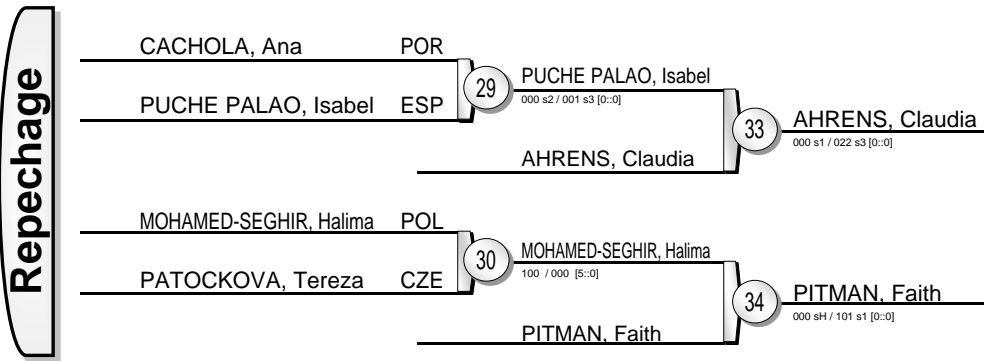

European Open Women Lisbon 2013

(Lisbon (POR), 08-09 June 2013)

-63 kg

18 Judoka

Results		
1.	VAN EMDEN, Anicka	NED
2.	GIORGIS, Valentina	ITA
3.	AHRENS, Claudia	GER
3.	PITMAN, Faith	GBR
5.	PUCHE PALAO, Isabel	ESP
5.	MOHAMED-SEGHIR, Halima	POL
7.	CACHOLA, Ana	POR
7.	PATOCKOVA, Tereza	CZE