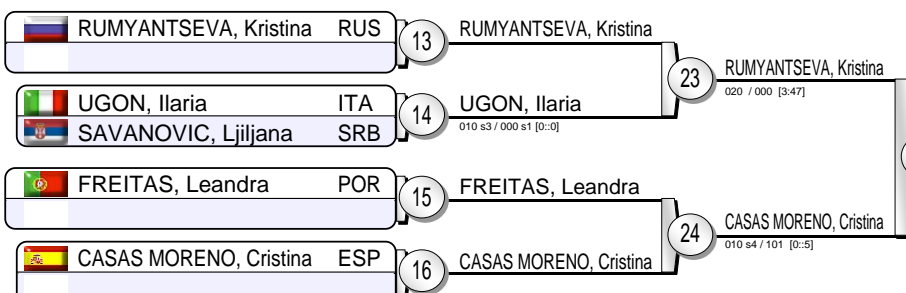

European Open Women Lisbon 2013

(Lisbon (POR), 08-09 June 2013)

-48 kg

19 Judoka

Pool A

Pool B

Pool C

Pool D