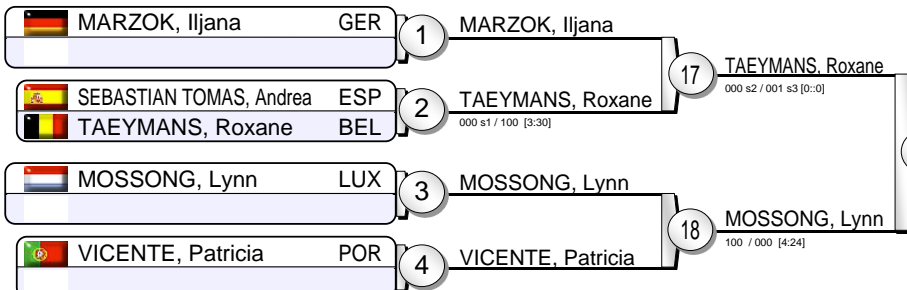

(Lisbon (POR), 08-09 June 2013)

-63 kg

18 Judoka

Results		
1.	VAN EMDEN, Anicka	NED
2.	GIORGIS, Valentina	ITA
3.	AHRENS, Claudia	GER
3.	PITMAN, Faith	GBR
5.	PUCHE PALAO, Isabel	ESP
5.	MOHAMED-SEGHIR, Halima	POL
7.	CACHOLA, Ana	POR
7.	PATOCKOVA, Tereza	CZE

European Open Women Lisbon 2013

(Lisbon (POR), 08-09 June 2013)

-70 kg

18 Judoka

Pool A

Pool B

Pool C

Pool D