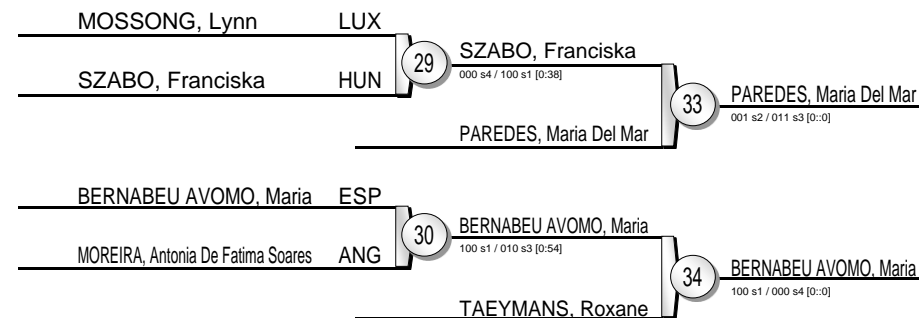

Results

1. WOLLERT, Heide GER
2. WILDIKAN, Lior ISR
3. PAREDES, Maria Del Mar ESP
4. BERNABEU AVOMO, Maria ESP
5. SZABO, Franciska HUN
6. TAEYMANS, Roxane BEL
7. MOSSONG, Lynn LUX
8. MOREIRA, Antonia De Fatima Soares ANG

Repechage