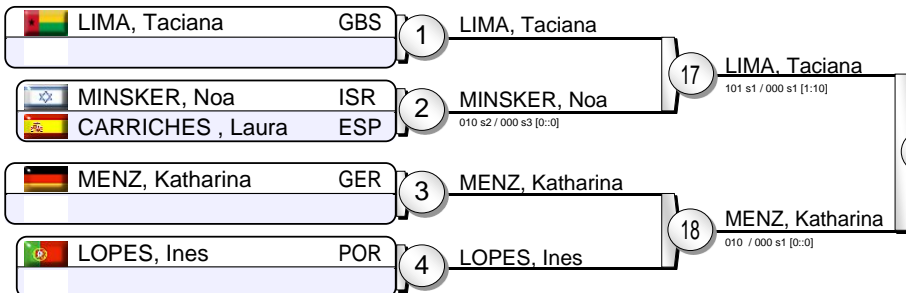

European Open Women Lisbon 2013

(Lisbon (POR), 08-09 June 2013)

-48 kg

19 Judoka

Pool A

Pool B

Pool C

Pool D

European Open Women Lisbon 2013

(Lisbon (POR), 08-09 June 2013)

-52 kg

19 Judoka

Pool A

ISR	COHEN, Gili	1	COHEN, Gili	17	COHEN, Gili
GBR	EDWARDS, Kelly	2	EDWARDS, Kelly		010 s1 / 000 s1 [0:0]
ROU	IONAS, Andreea Florina	3	IONAS, Andreea Florina	18	IONAS, Andreea Florina
POR	RIBEIRO, Ines	4	RIBEIRO, Ines		020 / 000 [2:33]