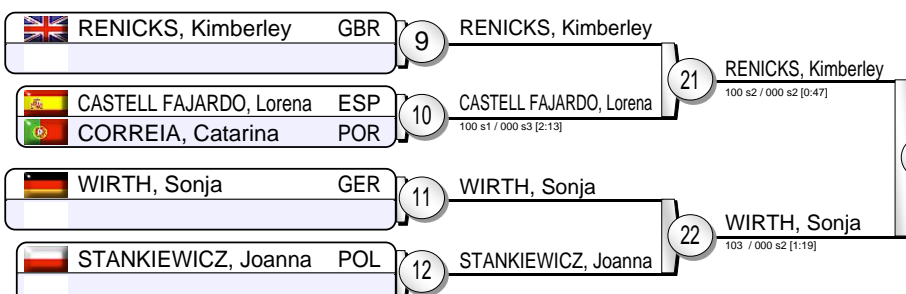

European Open Women Lisbon 2013

(Lisbon (POR), 08-09 June 2013)

-48 kg

19 Judoka

Pool A

Pool B

Pool C

Pool D