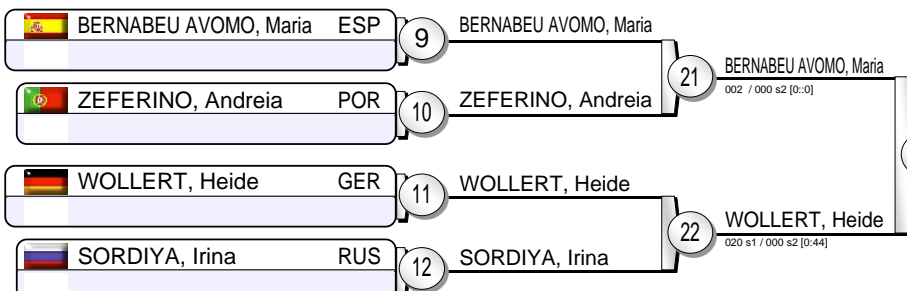

(Lisbon (POR), 08-09 June 2013)

-63 kg

18 Judoka

Results		
1.	VAN EMDEN, Anicka	NED
2.	GIORGIS, Valentina	ITA
3.	AHRENS, Claudia	GER
3.	PITMAN, Faith	GBR
5.	PUCHE PALAO, Isabel	ESP
5.	MOHAMED-SEGHIR, Halima	POL
7.	CACHOLA, Ana	POR
7.	PATOCKOVA, Tereza	CZE

European Open Women Lisbon 2013

(Lisbon (POR), 08-09 June 2013)

-70 kg

18 Judoka

Pool A

Pool B

Pool C

Pool D