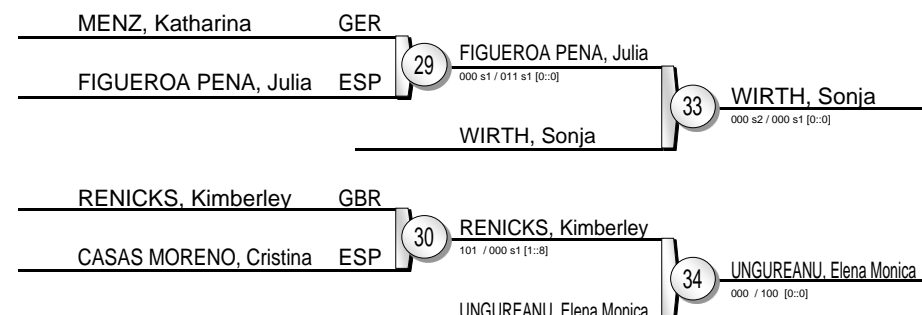

European Open Women Lisbon 2013

(Lisbon (POR), 08-09 June 2013)

-48 kg

19 Judoka

Pool A

Pool B

Pool C

Pool D

Repechage

Results

1. LIMA, Taciana GBS
2. RUMYANTSEVA, Kristina RUS
3. WIRTH, Sonja GER
4. UNGUREANU, Elena Monica ROU
5. FIGUEROA PENA, Julia ESP
6. RENICKS, Kimberley GBR
7. MENZ, Katharina GER
8. CASAS MORENO, Cristina ESP