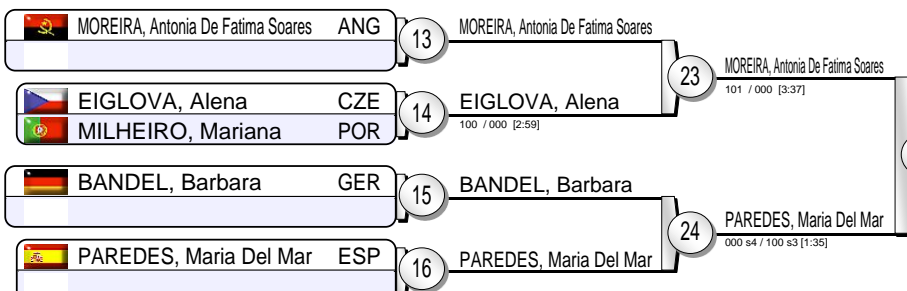

(Lisbon (POR), 08-09 June 2013)

-63 kg

18 Judoka

Results		
1.	VAN EMDEN, Anicka	NED
2.	GIORGIS, Valentina	ITA
3.	AHRENS, Claudia	GER
3.	PITMAN, Faith	GBR
5.	PUCHE PALAO, Isabel	ESP
5.	MOHAMED-SEGHIR, Halima	POL
7.	CACHOLA, Ana	POR
7.	PATOCKOVA, Tereza	CZE

European Open Women Lisbon 2013

(Lisbon (POR), 08-09 June 2013)

-70 kg

18 Judoka

Pool A

Pool B

Pool C

Pool D