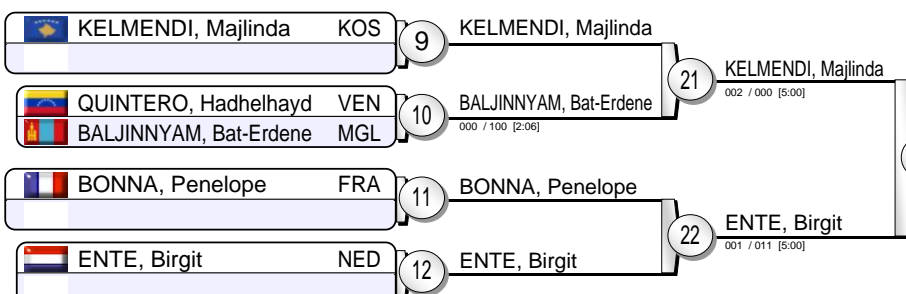

IJF Grand Prix Duesseldorf 2013

(GER Duesseldorf, 23-24 February 2013)

-52 kg

20 Judoka

Pool A

Pool B

Pool C

Pool D