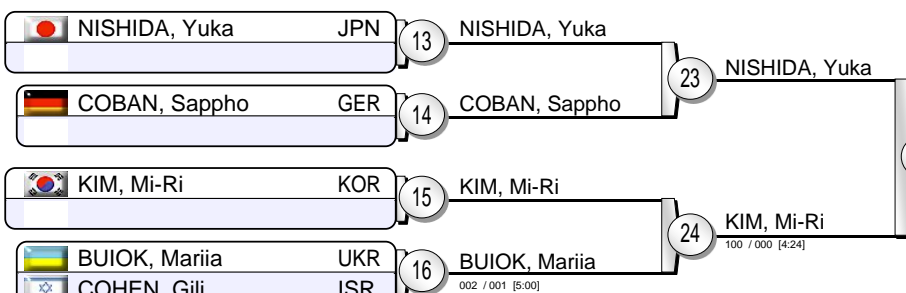

IJF Grand Prix Duesseldorf 2013

(GER Duesseldorf, 23-24 February 2013)

-52 kg

20 Judoka

Pool A

Pool B

Pool C

Pool D

Repechage

Results

- KELMENDI, Majlinda KOS
- CHITU, Andreea ROU
- TANIMOTO, Nodoka JPN
- KRAEH, Mareen GER
- KIM, Mi-Ri KOR
- ENTE, Birgit NED
- MIRANDA, Erika BRA
- NISHIDA, Yuka JPN

IJF Grand Prix Duesseldorf 2013