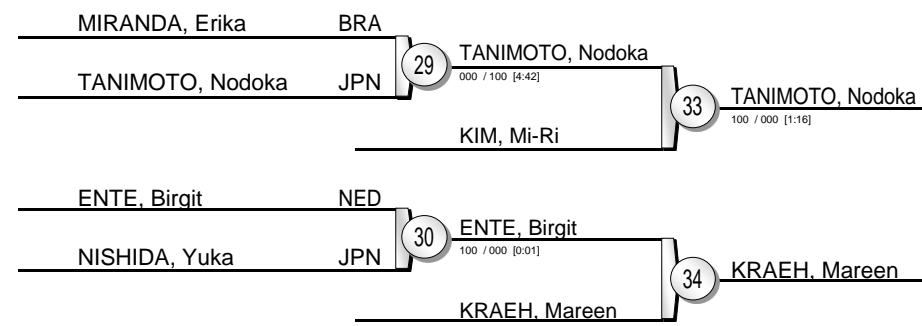

IJF Grand Prix Duesseldorf 2013

(GER Duesseldorf, 23-24 February 2013)

-52 kg

20 Judoka

Pool A

Pool B

Pool C

Pool D

Repechage

Results

1. KELMENDI, Majlinda KOS
2. CHITU, Andreea ROU
3. TANIMOTO, Nodoka JPN
4. KRAEH, Mareen GER
5. KIM, Mi-Ri KOR
6. ENTE, Birgit NED
7. MIRANDA, Erika BRA
8. NISHIDA, Yuka JPN