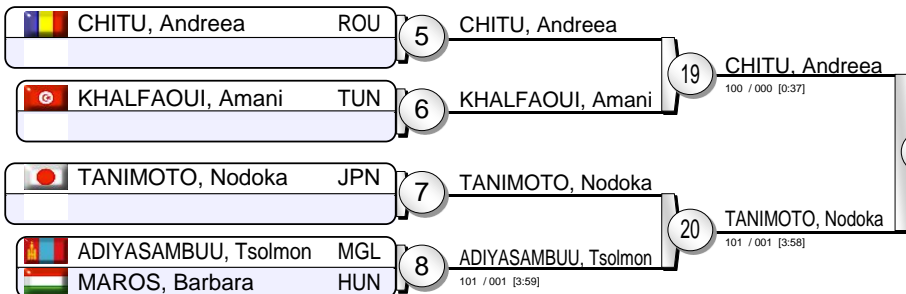

IJF Grand Prix Duesseldorf 2013

(GER Duesseldorf, 23-24 February 2013)

-52 kg

20 Judoka

Pool A

Pool B

Pool C

Pool D

Repechage

Results

- KELMENDI, Majlinda KOS
- CHITU, Andreea ROU
- TANIMOTO, Nodoka JPN
- KRAEH, Mareen GER
- KIM, Mi-Ri KOR
- ENTE, Birgit NED
- MIRANDA, Erika BRA
- NISHIDA, Yuka JPN

IJF Grand Prix Duesseldorf 2013