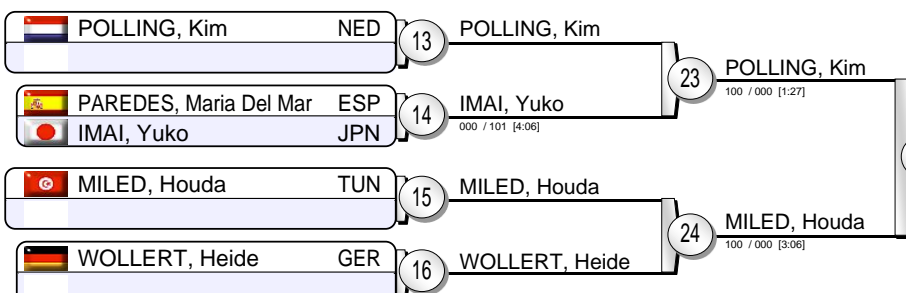

(GER Duesseldorf, 23-24 February 2013)

-70 kg

21 Judoka

Pool A

Pool B

Pool C

Pool D

Repechage

Results

1. POLLING, Kim NED
2. VARGAS KOCH, Laura GER
3. KIM, Seongyeon KOR
3. ROBRA, Juliane SUI
5. GRAF, Bernadette AUT
5. MILED, Houda TUN
7. PORTELA, Maria BRA
7. ZUPANCIC, Kelita CAN

IJF Grand Prix Duesseldorf 2013