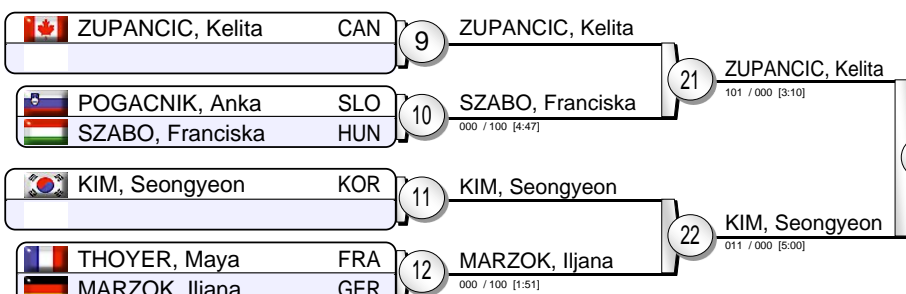

(GER Duesseldorf, 23-24 February 2013)

-70 kg

21 Judoka

Pool A

Pool B

Pool C

Pool D

Repechage

Results

1. POLLING, Kim NED
2. VARGAS KOCH, Laura GER
3. KIM, Seongyeon KOR
3. ROBRA, Juliane SUI
5. GRAF, Bernadette AUT
5. MILED, Houda TUN
7. PORTELA, Maria BRA
7. ZUPANCIC, Kelita CAN

IJF Grand Prix Duesseldorf 2013