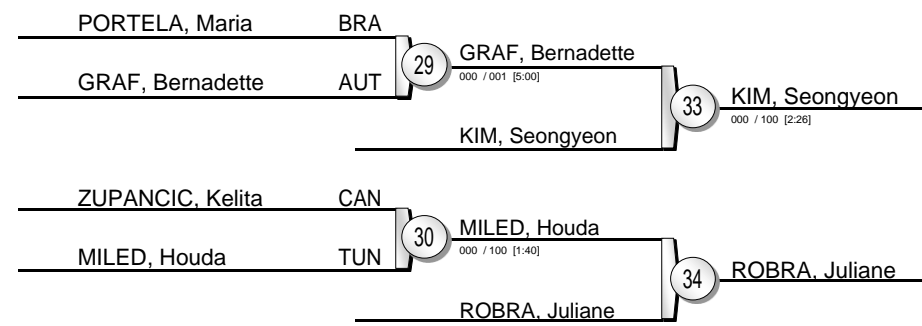

(GER Duesseldorf, 23-24 February 2013)

-70 kg

21 Judoka

Pool A

Pool B

Pool C

Pool D

Repechage