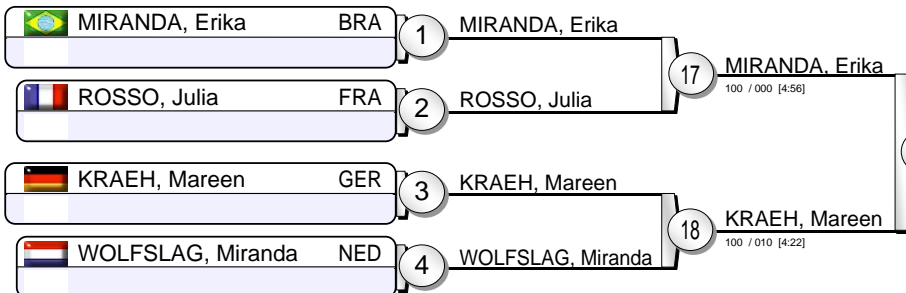

IJF Grand Prix Duesseldorf 2013

(GER Duesseldorf, 23-24 February 2013)

-52 kg

20 Judoka

Pool A

Pool B

Pool C

Pool D