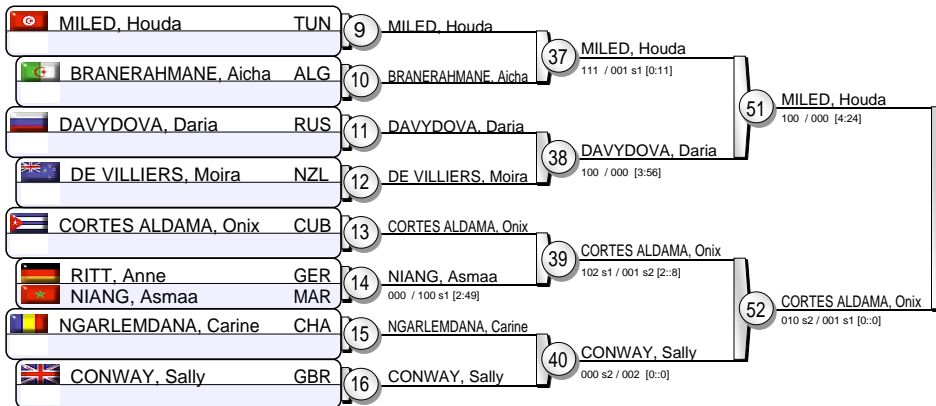

EJU World Cup Women Budapest 2012

(HUN Budapest, 11-12 February 2012)

-70 kg

36 Judoka

Pool A

Pool B

Pool C

Pool D