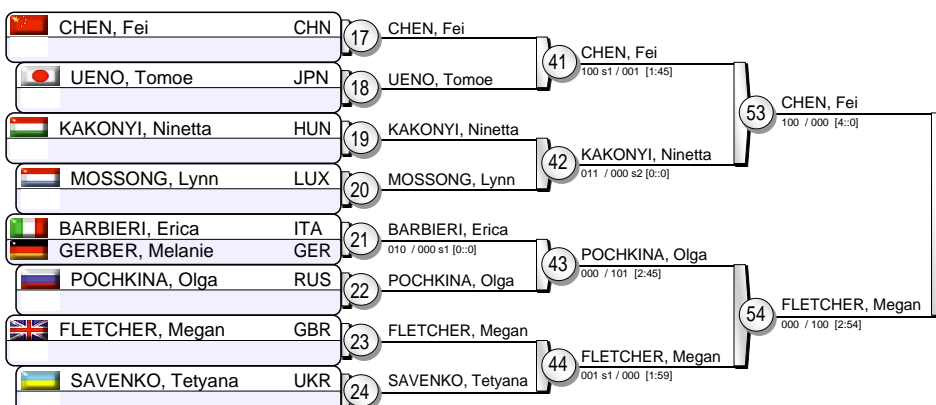

EJU World Cup Women Budapest 2012

(HUN Budapest, 11-12 February 2012)

-70 kg

36 Judoka

Pool A

Pool B

Pool C

Pool D