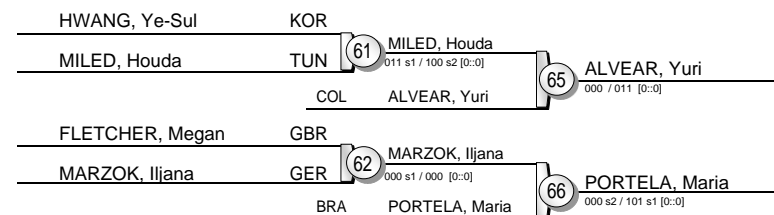

CHEN, Fei

001 s3 / 010 s2 [0:0]

67

Results

1. CHEN, Fei CHN
2. CORTES ALDAMA, Onix CUB
3. ALVEAR, Yuri COL
3. PORTELA, Maria BRA
5. MILED, Houda TUN
5. MARZOK, Ilijana GER
7. HWANG, Ye-Sul KOR
7. FLETCHER, Megan GBR