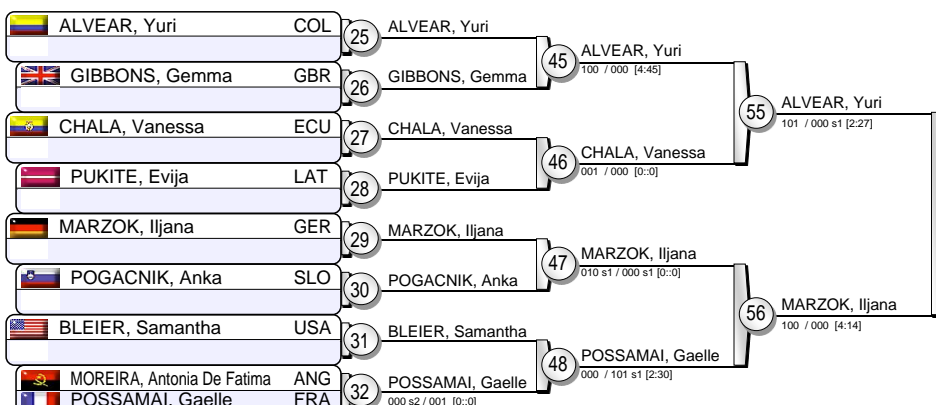

EJU World Cup Women Budapest 2012

(HUN Budapest, 11-12 February 2012)

-70 kg

36 Judoka

Pool A

Pool B

Pool C

Pool D

Repechage

CHEN, Fei

001 s3 / 010 s2 [0:0]

67

Results

1. CHEN, Fei CHN
2. CORTES ALDAMA, Onix CUB
3. ALVEAR, Yuri COL
3. PORTELA, Maria BRA
5. MILED, Houda TUN
5. MARZOK, Ilijana GER
7. HWANG, Ye-Sul KOR
7. FLETCHER, Megan GBR