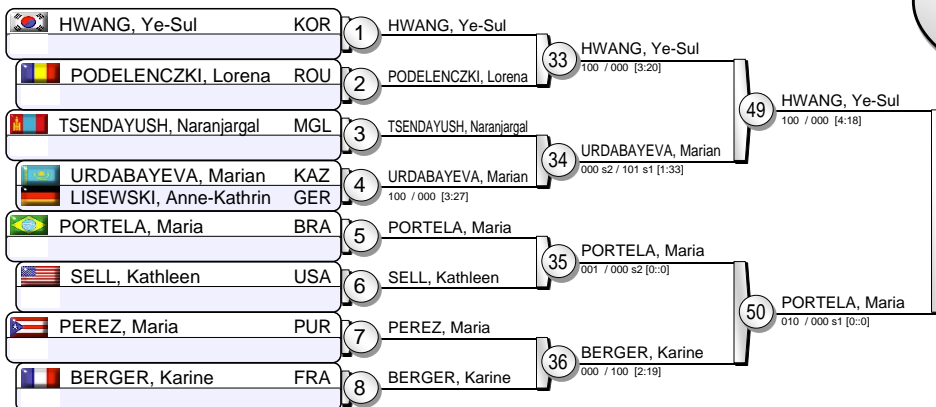

EJU World Cup Women Budapest 2012

(HUN Budapest, 11-12 February 2012)

-70 kg

36 Judoka

Pool A