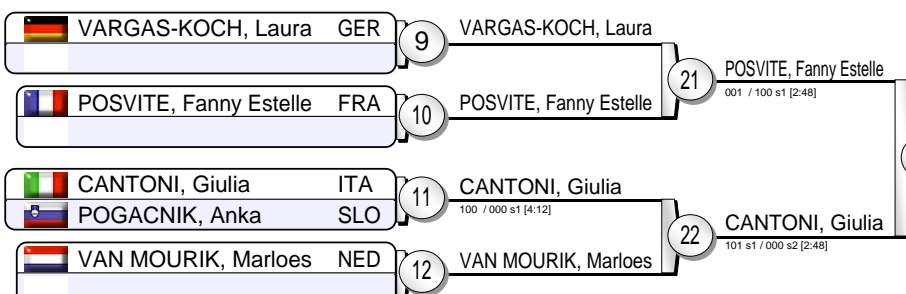

Greenhill World Cup Rome 2012

(ITA 29-30 September 2012)

-70 kg

19 Judoka

Pool A

Pool B

Pool C

Pool D