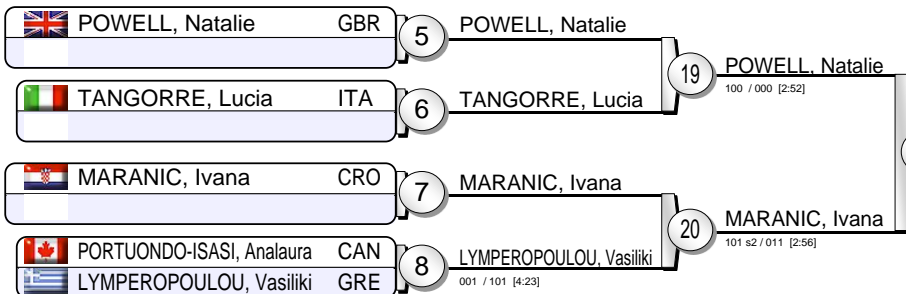

Greenhill World Cup Rome 2012

(ITA 29-30 September 2012)

-78 kg

19 Judoka

Pool A

Pool B

Pool C

Pool D