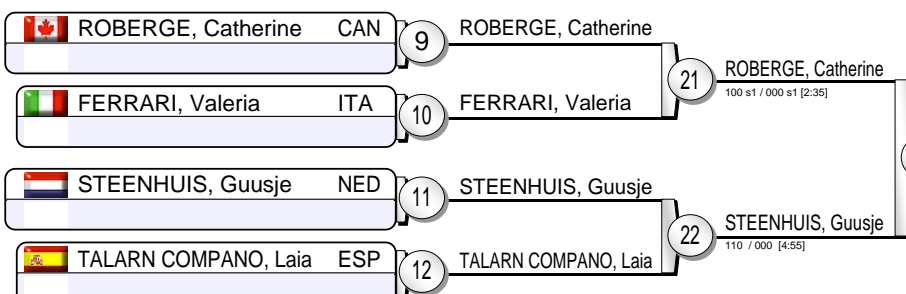

Greenhill World Cup Rome 2012

(ITA 29-30 September 2012)

-78 kg

19 Judoka

Pool A

Pool B

Pool C

Pool D