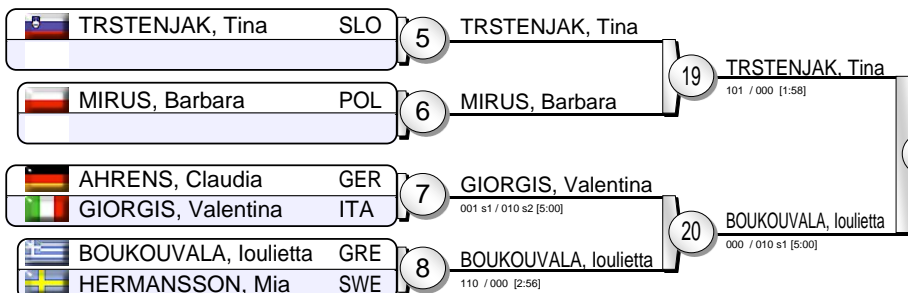

Greenhill World Cup Rome 2012

(ITA 29-30 September 2012)

-63 kg

24 Judoka

Pool A

Pool B

Pool C

Pool D