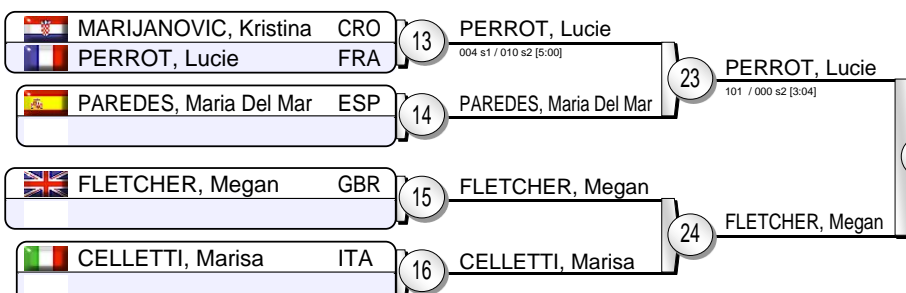

Greenhill World Cup Rome 2012

(ITA 29-30 September 2012)

-70 kg

19 Judoka

Pool A

Pool B

Pool C

Pool D