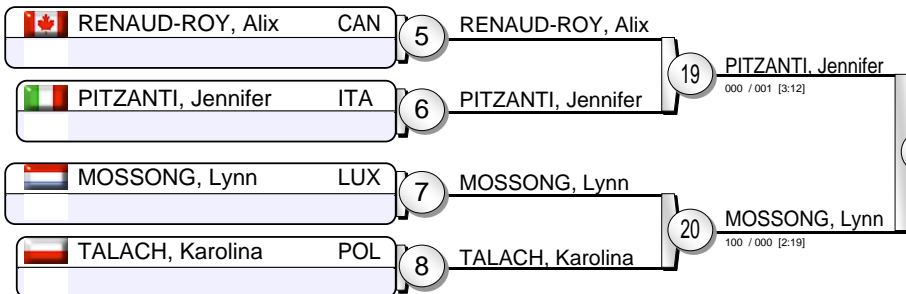

Greenhill World Cup Rome 2012

(ITA 29-30 September 2012)

-70 kg

19 Judoka

Pool A

Pool B

Pool C

Pool D