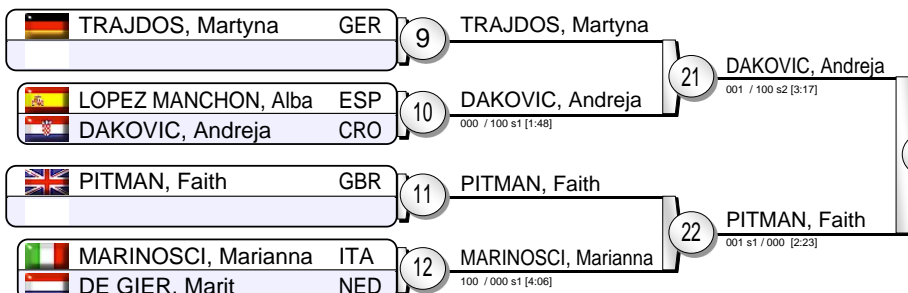

Greenhill World Cup Rome 2012

(ITA 29-30 September 2012)

-63 kg

24 Judoka

Pool A

Pool B

Pool C

Pool D