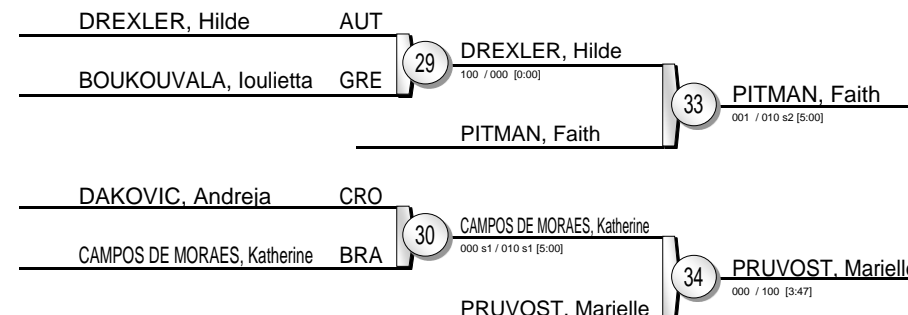

Greenhill World Cup Rome 2012

(ITA 29-30 September 2012)

-63 kg

24 Judoka

Pool A

Pool B

Pool C

Pool D

Repechage

TRSTENJAK, Tina
100 / 000 s1 [2:52] 35

Results

1. TRSTENJAK, Tina SLO
2. POLI - BELLARD, Anne Laure FRA
3. PITMAN, Faith GBR
4. PRUVOST, Marielle FRA
5. DREXLER, Hilde AUT
6. CAMPOS DE MORAES, Katherine BRA
7. BOUKOUVALA, Ioulietta GRE
8. DAKOVIC, Andreja CRO