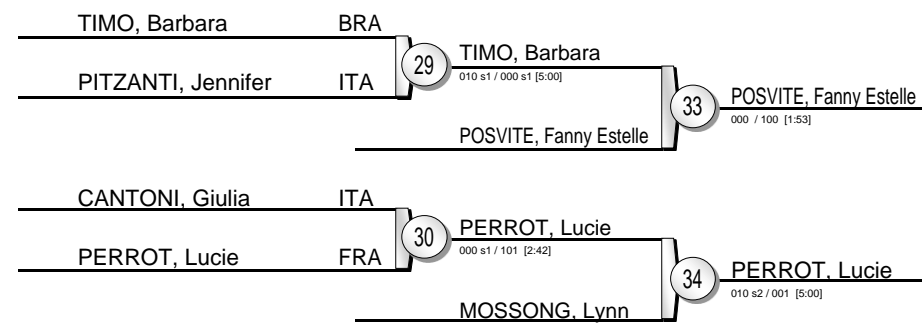

31 BOLDER, Linda (100 / 000 [1:09])
35 BOLDER, Linda (111 / 000 s2 [4:44])

32 FLETCHER, Megan (000 / 001 s1 [3:33])

Repechage