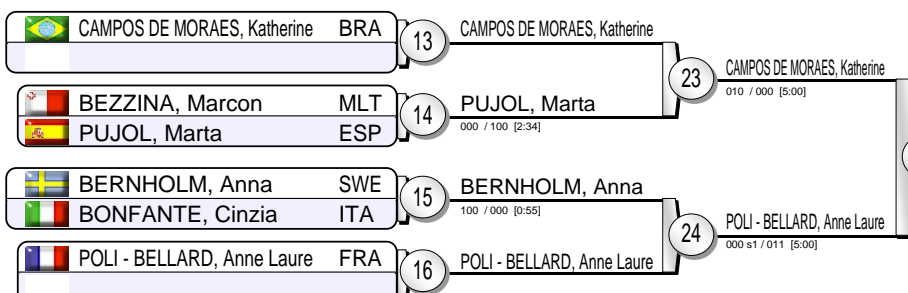

Greenhill World Cup Rome 2012

(ITA 29-30 September 2012)

-63 kg

24 Judoka

Pool A

Pool B

Pool C

Pool D