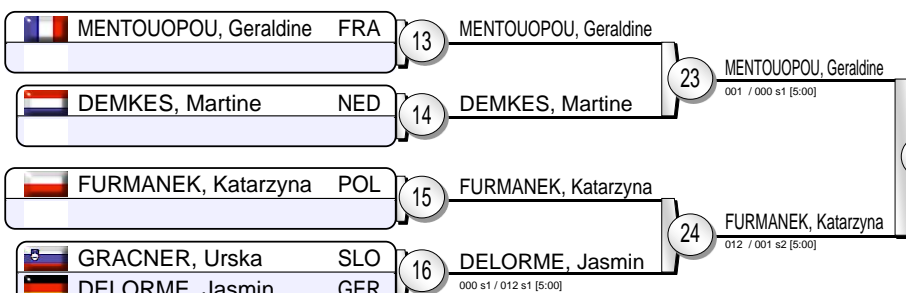

Greenhill World Cup Rome 2012

(ITA 29-30 September 2012)

-78 kg

19 Judoka

Pool A

Pool B

Pool C

Pool D