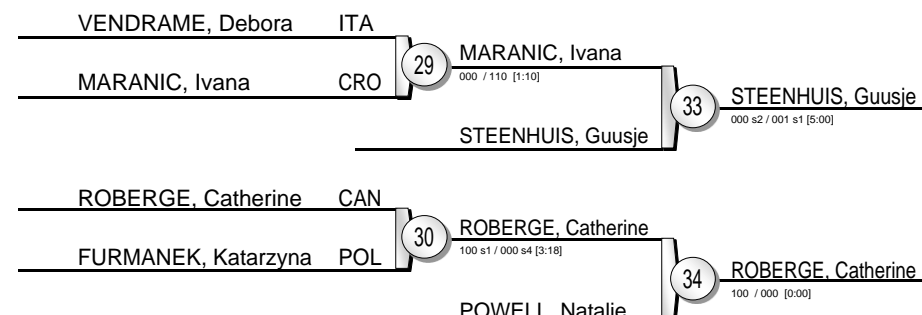

MENTOUOPOU, Geraldine (100 / 100 [3:14]) 35

MENTOUOPOU, Geraldine (000 / 010 s1 [2:26]) 32

Repechage