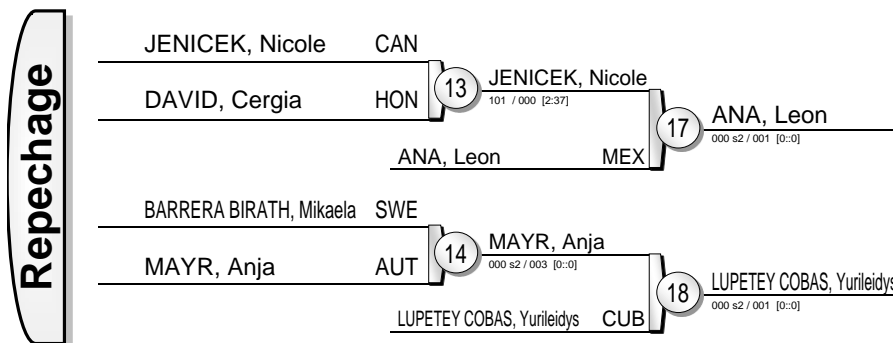

PJC World Cup Miami 2012

(USA Miami, 10-11 May 2012)

-57 kg

11 Judoka

Results		
1.	CARMICHAEL, Hana	USA
2.	ZELTNER, Tina	AUT
3.	ANA, Leon	MEX
3.	LUPETAY COBAS, Yurleidys	CUB
5.	JENICEK, Nicole	CAN
5.	MAYR, Anja	AUT
7.	DAVID, Cergia	HON
7.	BARRERA BIRATH, Mikaela	SWE