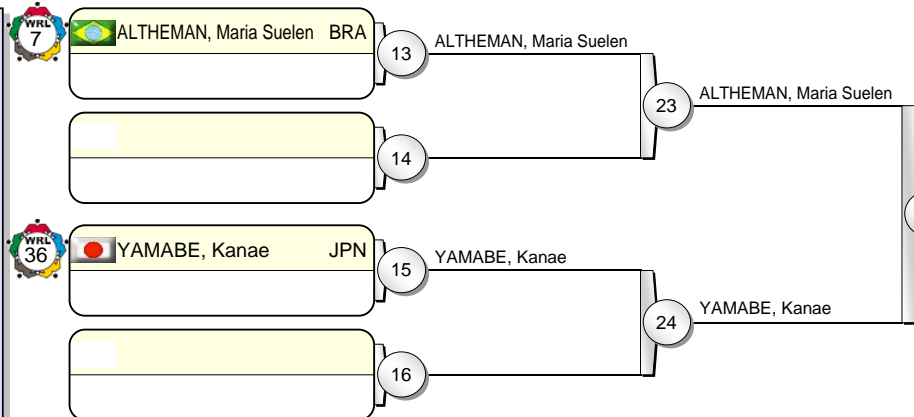

IJF Grand Slam Tokyo 2012

(JPN Tokyo, 30 Nov - 02 Dec 2012)

-78 kg

12 Judoka

Results

- | | | |
|-------------------------|-----|--|
| 1. SATO, Ruika | JPN | |
| 2. OGATA, Akari | JPN | |
| 3. YOUN, Hyunji | KOR | |
| 3. COTTON, Amy | CAN | |
| 5. ANATOMARCHI, Kaliema | CUB | |
| 5. LOUETTE, Lucie | FRA | |
| 5. WANG, Szu-Chu | TPE | |
| 5. JEONG, Gyeong-Mi | KOR | |

IJF Grand Slam Tokyo 2012

(JPN Tokyo, 30 Nov - 02 Dec 2012)

+78 kg

11 Judoka

Pool A

Pool B

Pool C

Pool D