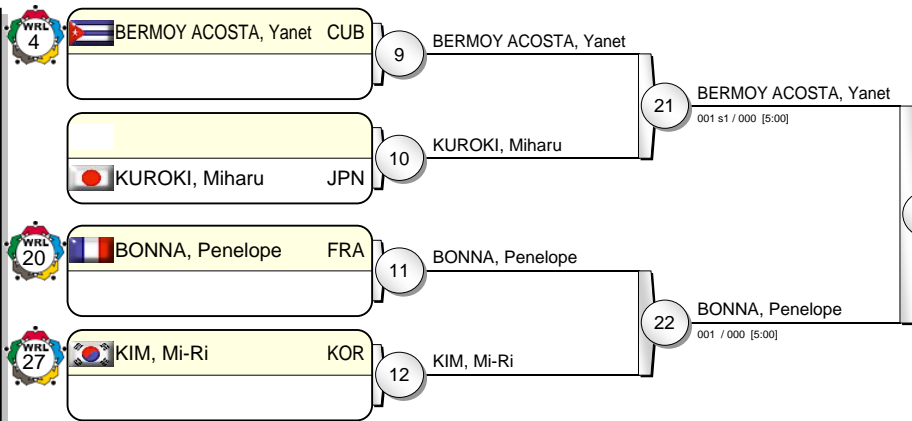

CHOI, Soohee KOR

16 CHOI, Soohee

ASAMI, Haruna JPN

101 / 000 s2 [4:01]

31

30 MESTRE ALVAREZ, Dayaris
011 s2 / 001 s1 [5:00]

Results

- | | | | |
|----|-------------------------|-----|--|
| 1. | ASAMI, Haruna | JPN | |
| 2. | MESTRE ALVAREZ, Dayaris | CUB | |
| 3. | JEONG, Bo Kyeong | KOR | |
| 3. | ROSSENEU, Amelie | BEL | |
| 5. | TODA, Miri | JPN | |
| 5. | CHIBANA, Gabriela | BRA | |
| 5. | YAMAGISHI, Emi | JPN | |
| 5. | CHOI, Soohee | KOR | |

IJF Grand Slam Tokyo 2012

(JPN Tokyo, 30 Nov - 02 Dec 2012)

-52 kg

18 Judoka

Pool A

Pool B

Pool C

Pool D

HASHIMOTO, Yuki JPN 31

TANIMOTO, Nodoka 30

Results

- HASHIMOTO, Yuki JPN
- TANIMOTO, Nodoka JPN
- MIYAKAWA, Takumi JPN
- BERMOY ACOSTA, Yanet CUB
- MIRANDA, Erika BRA
- VALENTIM, Eleudis BRA
- BONNA, Penelope FRA
- HEYLEN, Ilse BEL