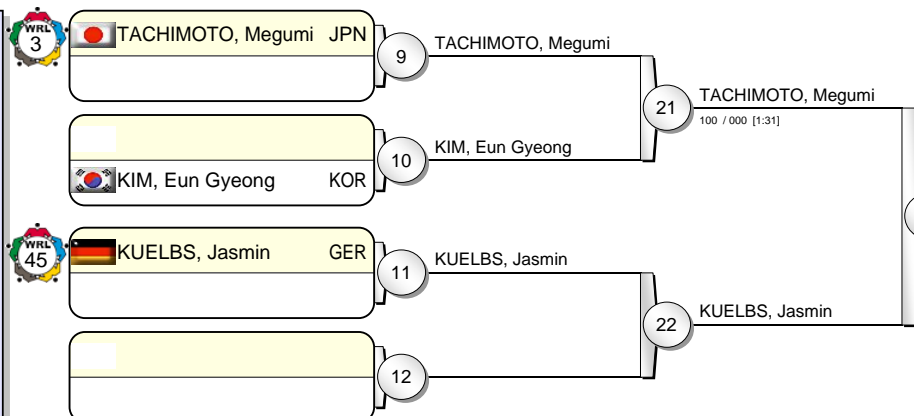

IJF Grand Slam Tokyo 2012

(JPN Tokyo, 30 Nov - 02 Dec 2012)

-78 kg

12 Judoka

Results

- | | | |
|-------------------------|-----|--|
| 1. SATO, Ruika | JPN | |
| 2. OGATA, Akari | JPN | |
| 3. YOUN, Hyunji | KOR | |
| 3. COTTON, Amy | CAN | |
| 5. ANATOMARCHI, Kaliema | CUB | |
| 5. LOUETTE, Lucie | FRA | |
| 5. WANG, Szu-Chu | TPE | |
| 5. JEONG, Gyeong-Mi | KOR | |

IJF Grand Slam Tokyo 2012

(JPN Tokyo, 30 Nov - 02 Dec 2012)

+78 kg

11 Judoka

Pool A

Pool B

Pool C

Pool D