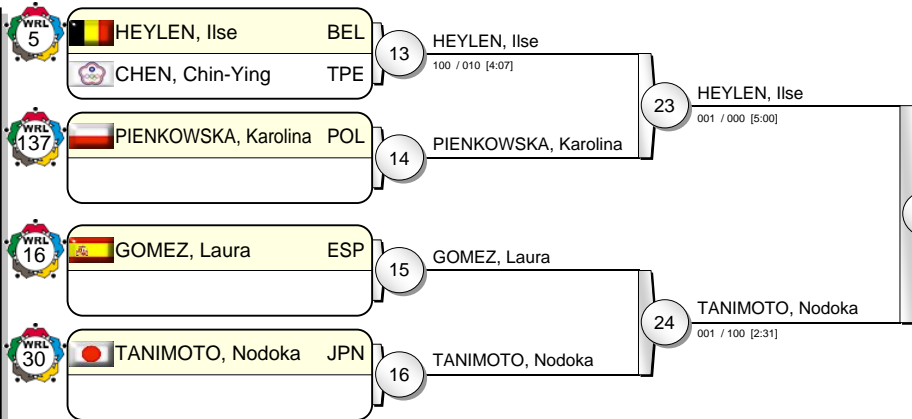

CHOI, Soohee KOR

16 CHOI, Soohee

ASAMI, Haruna JPN

101 / 000 s2 [4:01]

31

30 MESTRE ALVAREZ, Dayaris
011 s2 / 001 s1 [5:00]

Results

- | | | | |
|----|-------------------------|-----|--|
| 1. | ASAMI, Haruna | JPN | |
| 2. | MESTRE ALVAREZ, Dayaris | CUB | |
| 3. | JEONG, Bo Kyeong | KOR | |
| 3. | ROSSENEU, Amelie | BEL | |
| 5. | TODA, Miri | JPN | |
| 5. | CHIBANA, Gabriela | BRA | |
| 5. | YAMAGISHI, Emi | JPN | |
| 5. | CHOI, Soohee | KOR | |

IJF Grand Slam Tokyo 2012

(JPN Tokyo, 30 Nov - 02 Dec 2012)

-52 kg

18 Judoka

Pool A

Pool B

Pool C

Pool D

HASHIMOTO, Yuki JPN 31

TANIMOTO, Nodoka 30

Results

- HASHIMOTO, Yuki JPN
- TANIMOTO, Nodoka JPN
- MIYAKAWA, Takumi JPN
- BERMOY ACOSTA, Yanet CUB
- MIRANDA, Erika BRA
- VALENTIM, Eleudis BRA
- BONNA, Penelope FRA
- HEYLEN, Ilse BEL