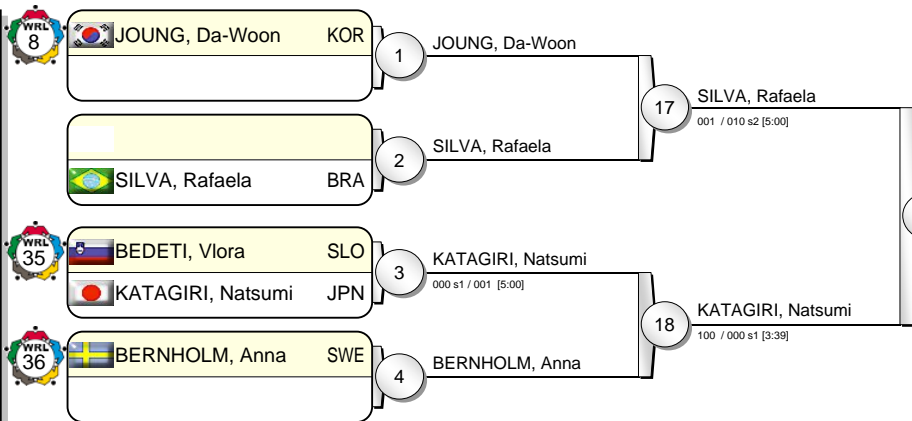

1. YAMAMOTO, Anzu JPN
2. HIRAI, Nozomi JPN
3. PAVIA, Automne FRA
3. LIEN, Chen-Ling TPE
5. WAECHTER, Viola GER
5. BARKELING, Emma SWE
5. PERENC, Agata POL
5. TREMBLAY, Stefanie CAN

IJF Grand Slam Tokyo 2012

(JPN Tokyo, 30 Nov - 02 Dec 2012)

-63 kg

18 Judoka

Pool A

Pool B

Pool C

Pool D

Results