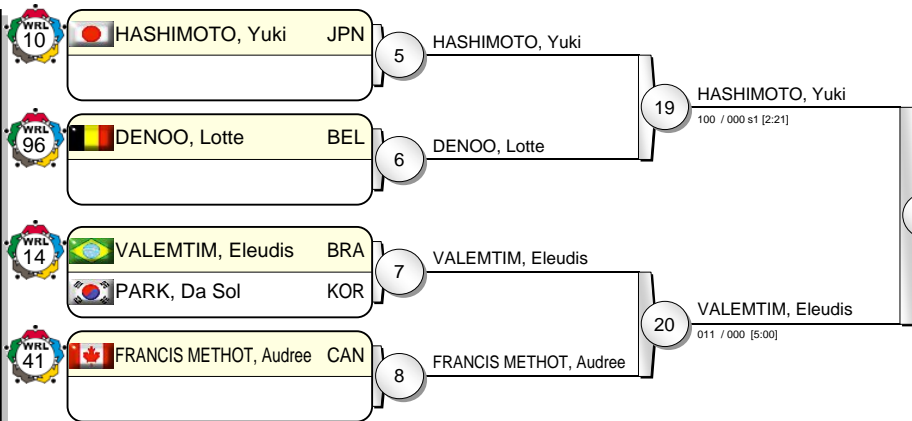

CHOI, Soohee KOR

16 CHOI, Soohee

ASAMI, Haruna JPN

101 / 000 s2 [4:01]

31

30 MESTRE ALVAREZ, Dayaris
011 s2 / 001 s1 [5:00]

Results

- | | | | |
|----|-------------------------|-----|--|
| 1. | ASAMI, Haruna | JPN | |
| 2. | MESTRE ALVAREZ, Dayaris | CUB | |
| 3. | JEONG, Bo Kyeong | KOR | |
| 3. | ROSSENEU, Amelie | BEL | |
| 5. | TODA, Miri | JPN | |
| 5. | CHIBANA, Gabriela | BRA | |
| 5. | YAMAGISHI, Emi | JPN | |
| 5. | CHOI, Soohee | KOR | |

IJF Grand Slam Tokyo 2012

(JPN Tokyo, 30 Nov - 02 Dec 2012)

-52 kg

18 Judoka

Pool A

Pool B

Pool C

Pool D

HASHIMOTO, Yuki JPN 31

TANIMOTO, Nodoka 30

Results

- HASHIMOTO, Yuki JPN
- TANIMOTO, Nodoka JPN
- MIYAKAWA, Takumi JPN
- BERMOY ACOSTA, Yanet CUB
- MIRANDA, Erika BRA
- VALENTIM, Eleudis BRA
- BONNA, Penelope FRA
- HEYLEN, Ilse BEL