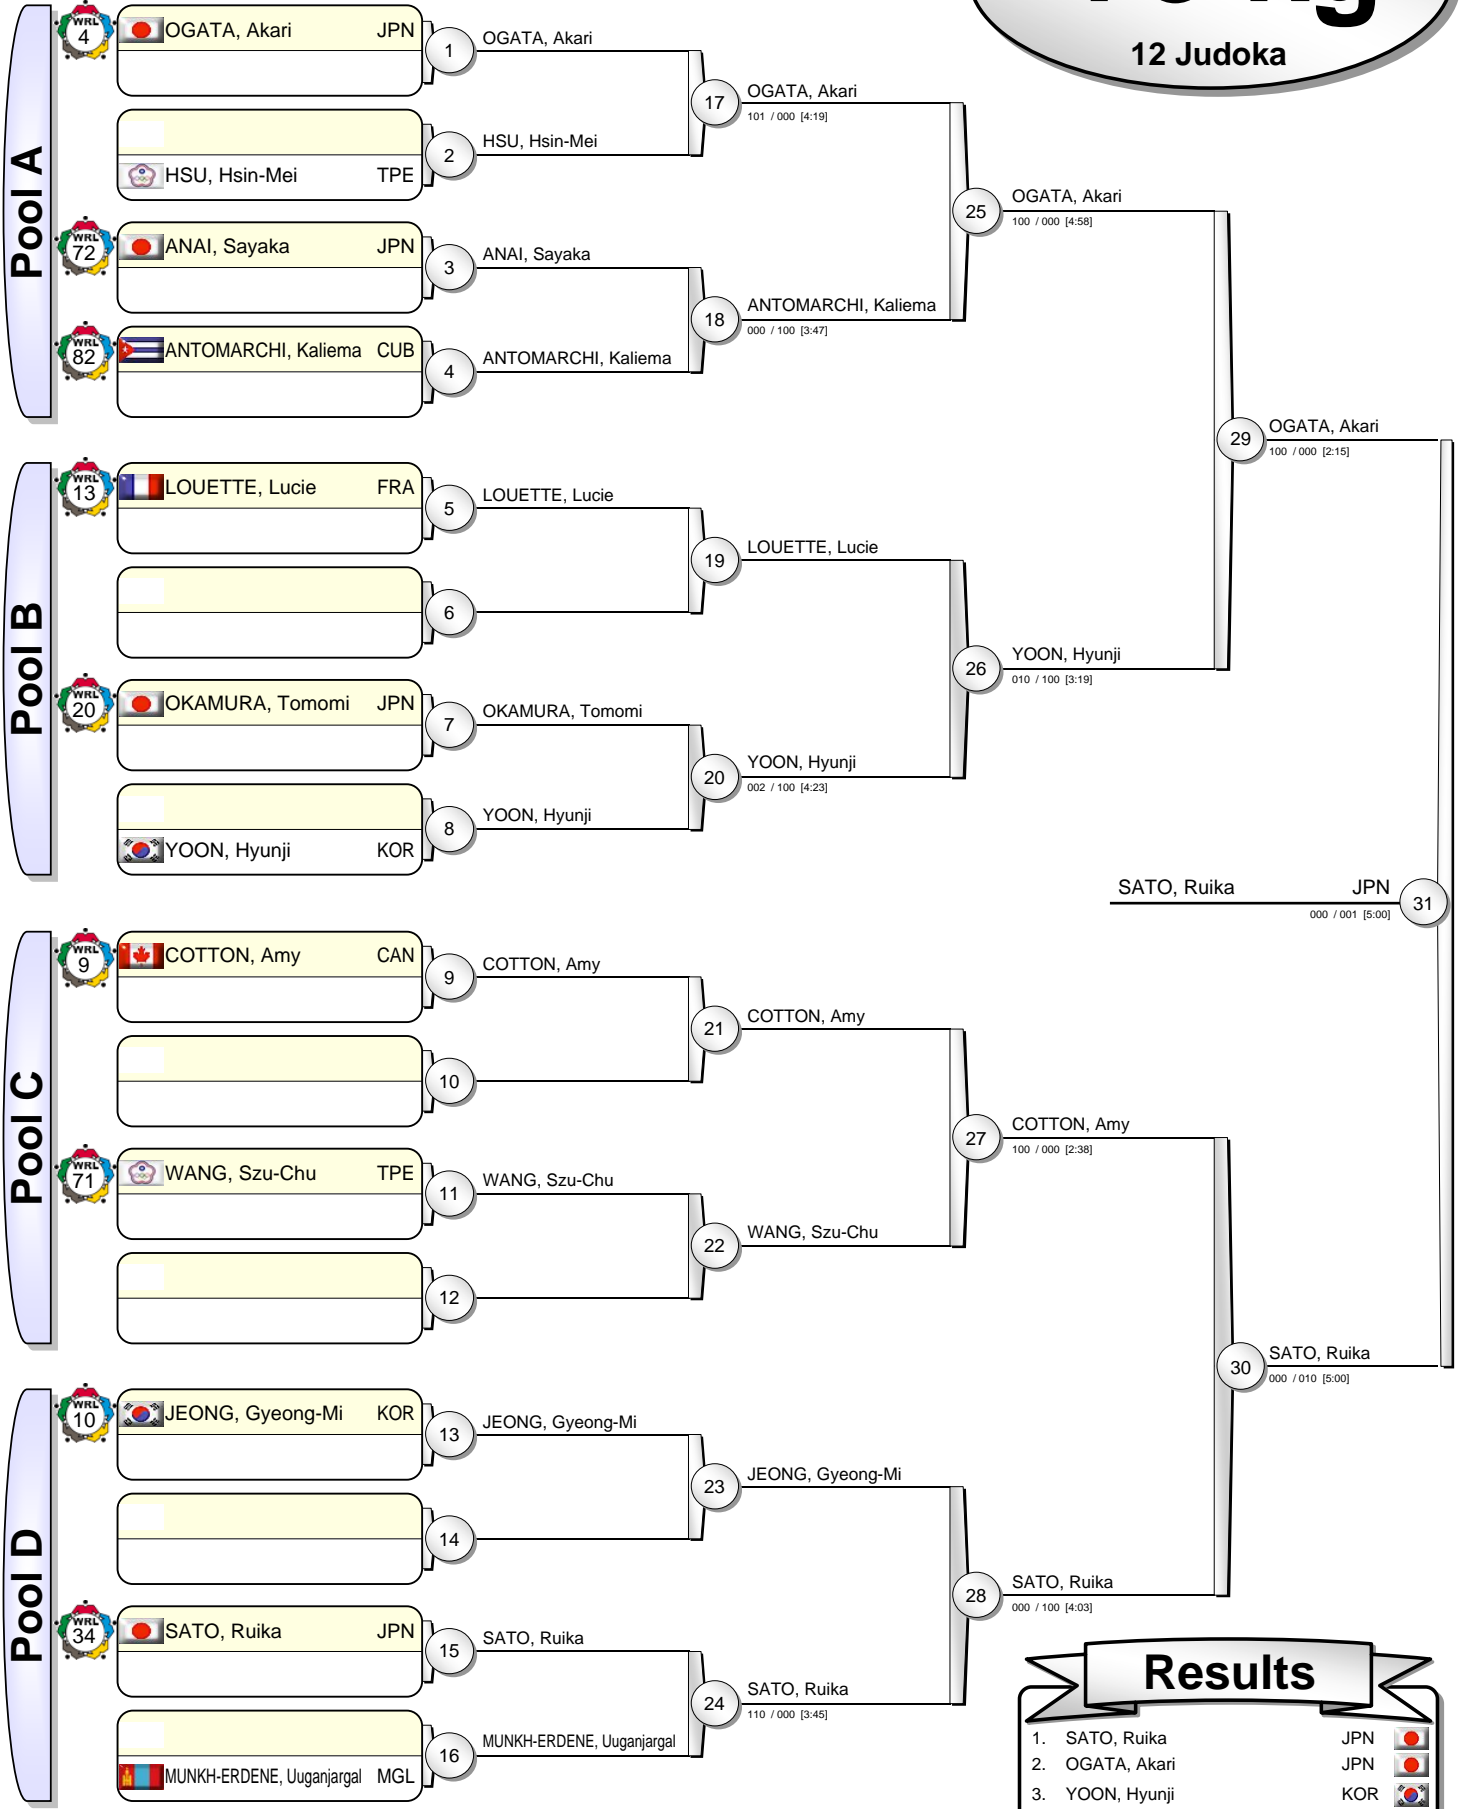

IJF Grand Slam Tokyo 2012

(JPN Tokyo, 30 Nov - 02 Dec 2012)

-78 kg

12 Judoka

Results

1. SATO, Ruika	JPN	
2. OGATA, Akari	JPN	
3. YOUN, Hyunji	KOR	
3. COTTON, Amy	CAN	
5. ANATOMARCHI, Kaliema	CUB	
5. LOUETTE, Lucie	FRA	
5. WANG, Szu-Chu	TPE	
5. JEONG, Gyeong-Mi	KOR