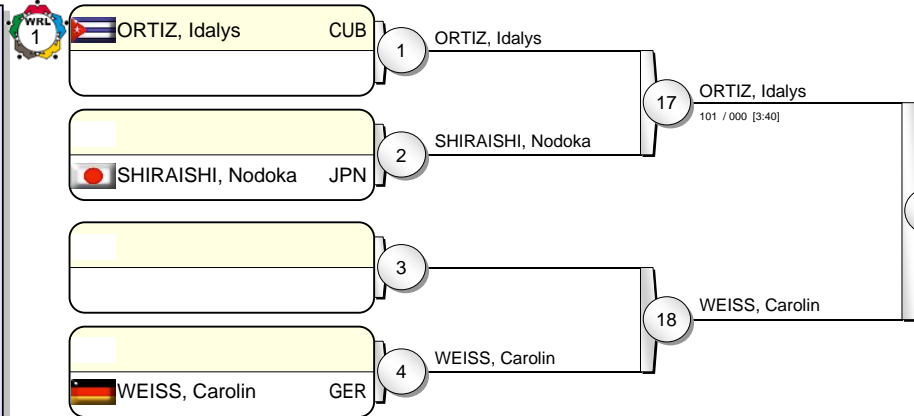

IJF Grand Slam Tokyo 2012

(JPN Tokyo, 30 Nov - 02 Dec 2012)

-78 kg

12 Judoka

Results

- | | | |
|-------------------------|-----|--|
| 1. SATO, Ruika | JPN | |
| 2. OGATA, Akari | JPN | |
| 3. YOUN, Hyunji | KOR | |
| 3. COTTON, Amy | CAN | |
| 5. ANATOMARCHI, Kaliema | CUB | |
| 5. LOUETTE, Lucie | FRA | |
| 5. WANG, Szu-Chu | TPE | |
| 5. JEONG, Gyeong-Mi | KOR | |

IJF Grand Slam Tokyo 2012

(JPN Tokyo, 30 Nov - 02 Dec 2012)

+78 kg

11 Judoka

Pool A

Pool B

Pool C

Pool D