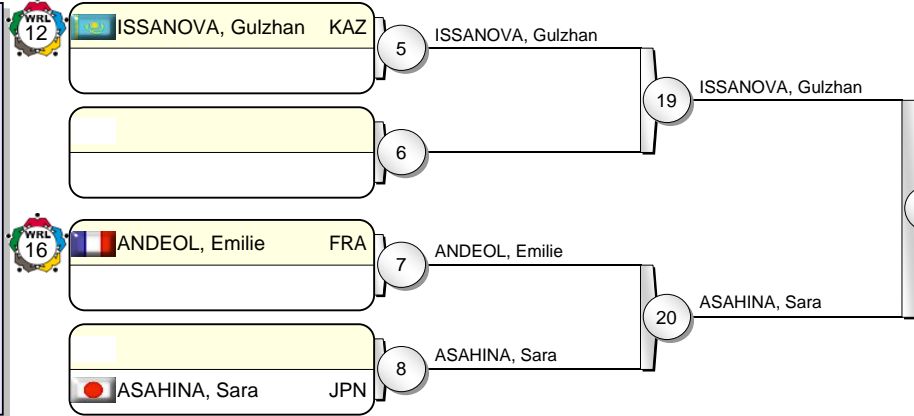

IJF Grand Slam Tokyo 2012

(JPN Tokyo, 30 Nov - 02 Dec 2012)

-78 kg

12 Judoka

Results

- | | | |
|-------------------------|-----|--|
| 1. SATO, Ruika | JPN | |
| 2. OGATA, Akari | JPN | |
| 3. YOUN, Hyunji | KOR | |
| 3. COTTON, Amy | CAN | |
| 5. ANATOMARCHI, Kaliema | CUB | |
| 5. LOUETTE, Lucie | FRA | |
| 5. WANG, Szu-Chu | TPE | |
| 5. JEONG, Gyeong-Mi | KOR | |

IJF Grand Slam Tokyo 2012

(JPN Tokyo, 30 Nov - 02 Dec 2012)

+78 kg

11 Judoka

Pool A

Pool B

Pool C

Pool D

Results

1. TACHIMOTO, Megumi JPN
2. ORTIZ, Idalys CUB
3. ASAHINA, Sara JPN
3. ALTHEMAN, Maria Suelen BRA
5. WEISS, Carolin GER
5. ISSANOVA, Gulzhan KAZ
5. KUELBS, Jasmin GER
5. YAMABE, Kanae JPN