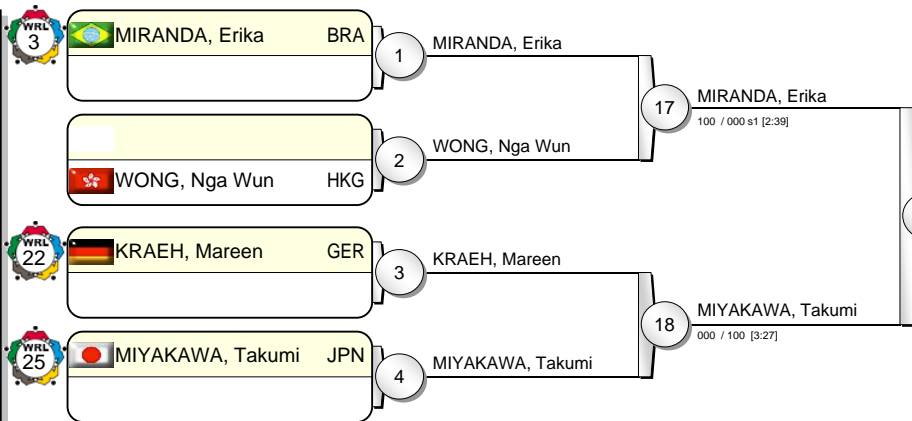

IJF Grand Slam Tokyo 2012

(JPN Tokyo, 30 Nov - 02 Dec 2012)

-52 kg

18 Judoka

Pool A