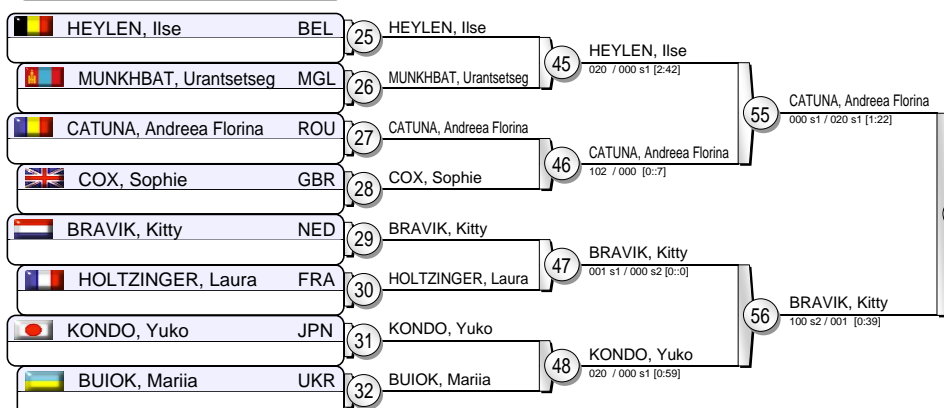

(CZE Prague, 26-27 February 2011)

-52 kg
33 Judoka

Pool A

Pool B

Pool C

Pool D

Repechage

HE, Hongmei 100 s1 / 000 s1 [0:0] 67