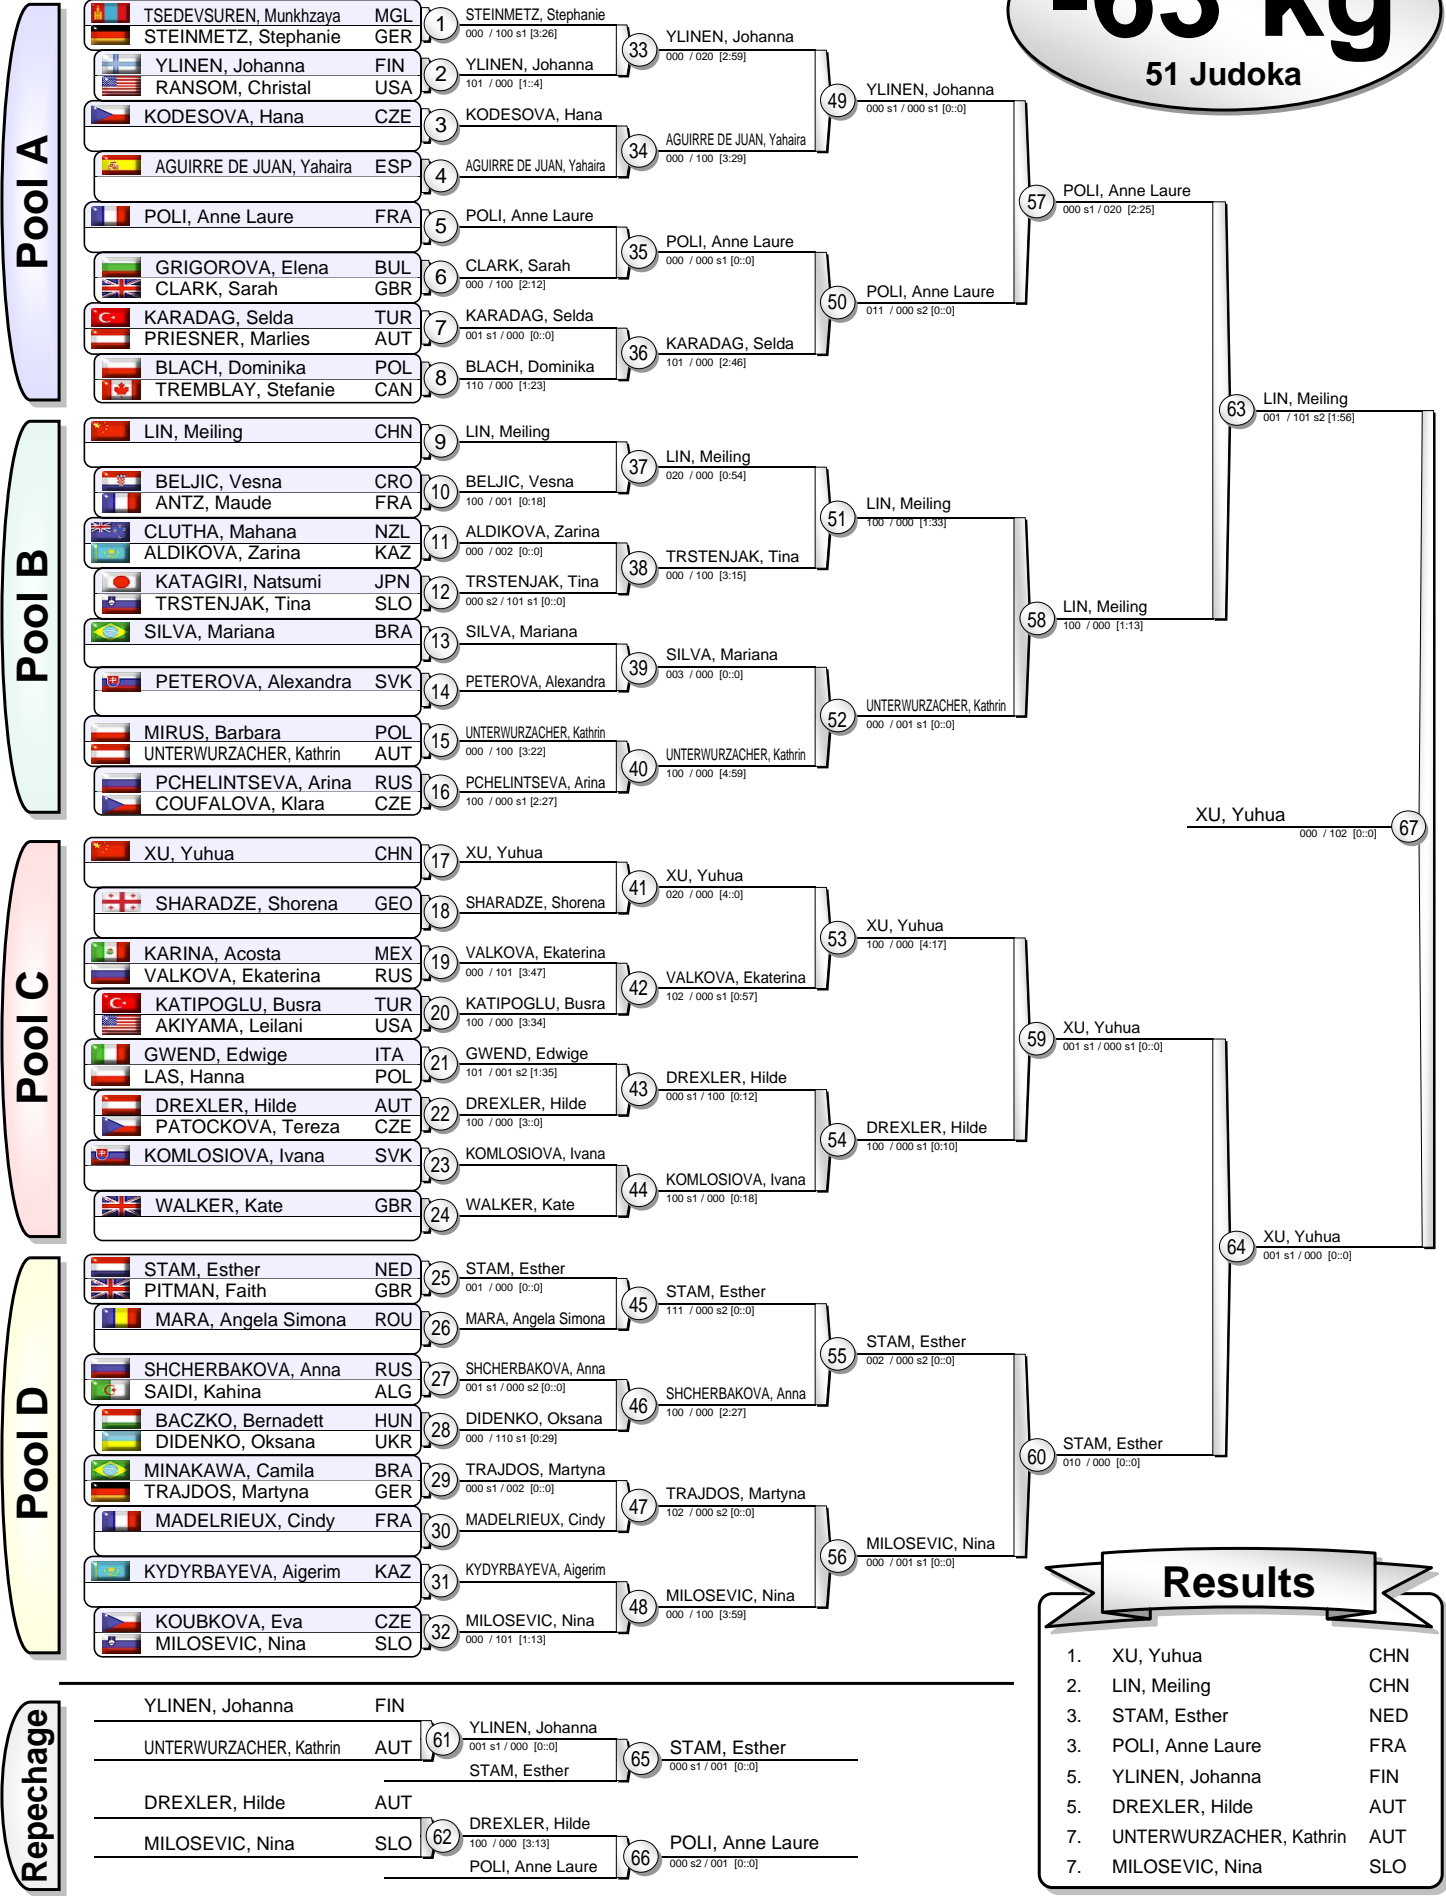

EJU World Cup Women Prague 2011

(CZE Prague, 26-27 February 2011)

-63 kg
51 Judoka