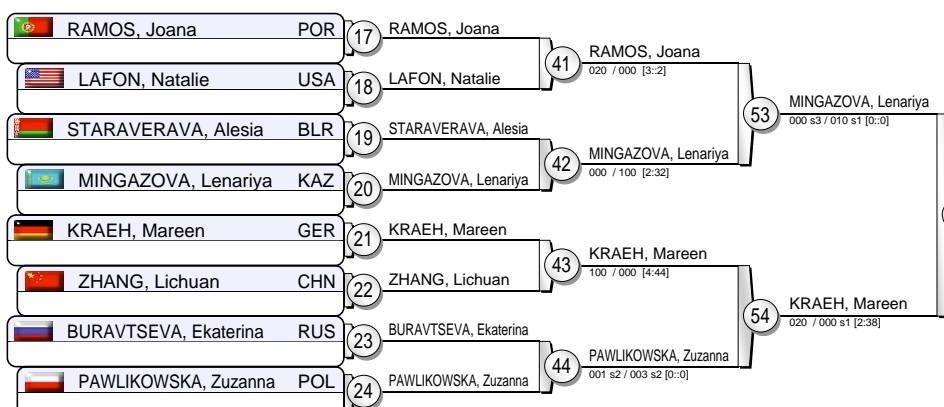

Results

- HORMIGO, Ana POR
- WU, Shugen CHN
- SUMEYYE, Akkus TUR
- LIMA, Taciana BRA
- MOSCATT, Valentina ITA
- DUMITRU, Violeta ROU
- KEARNEY, Lisa IRL
- LESHCHANKA, Volha BLR

EJU World Cup Women Prague 2011

(CZE Prague, 26-27 February 2011)

-52 kg
33 Judoka

Pool A

Pool B

Pool C

Pool D

Repechage

HE, Hongmei 100 s1 / 000 s1 [0:0] 67

63 HE, Hongmei 110 / 000 s1 [1:29]

Results

- HE, Hongmei CHN
- CATUNA, Andreea Florina ROU
- KRAEH, Mareen GER
- MINGAZOVA, Lenariya KAZ
- SAMAT, Aynur TUR
- FORCINITI, Rosalba ITA
- BRAVIK, Kitty NED

EJU World Cup Women Prague 2011