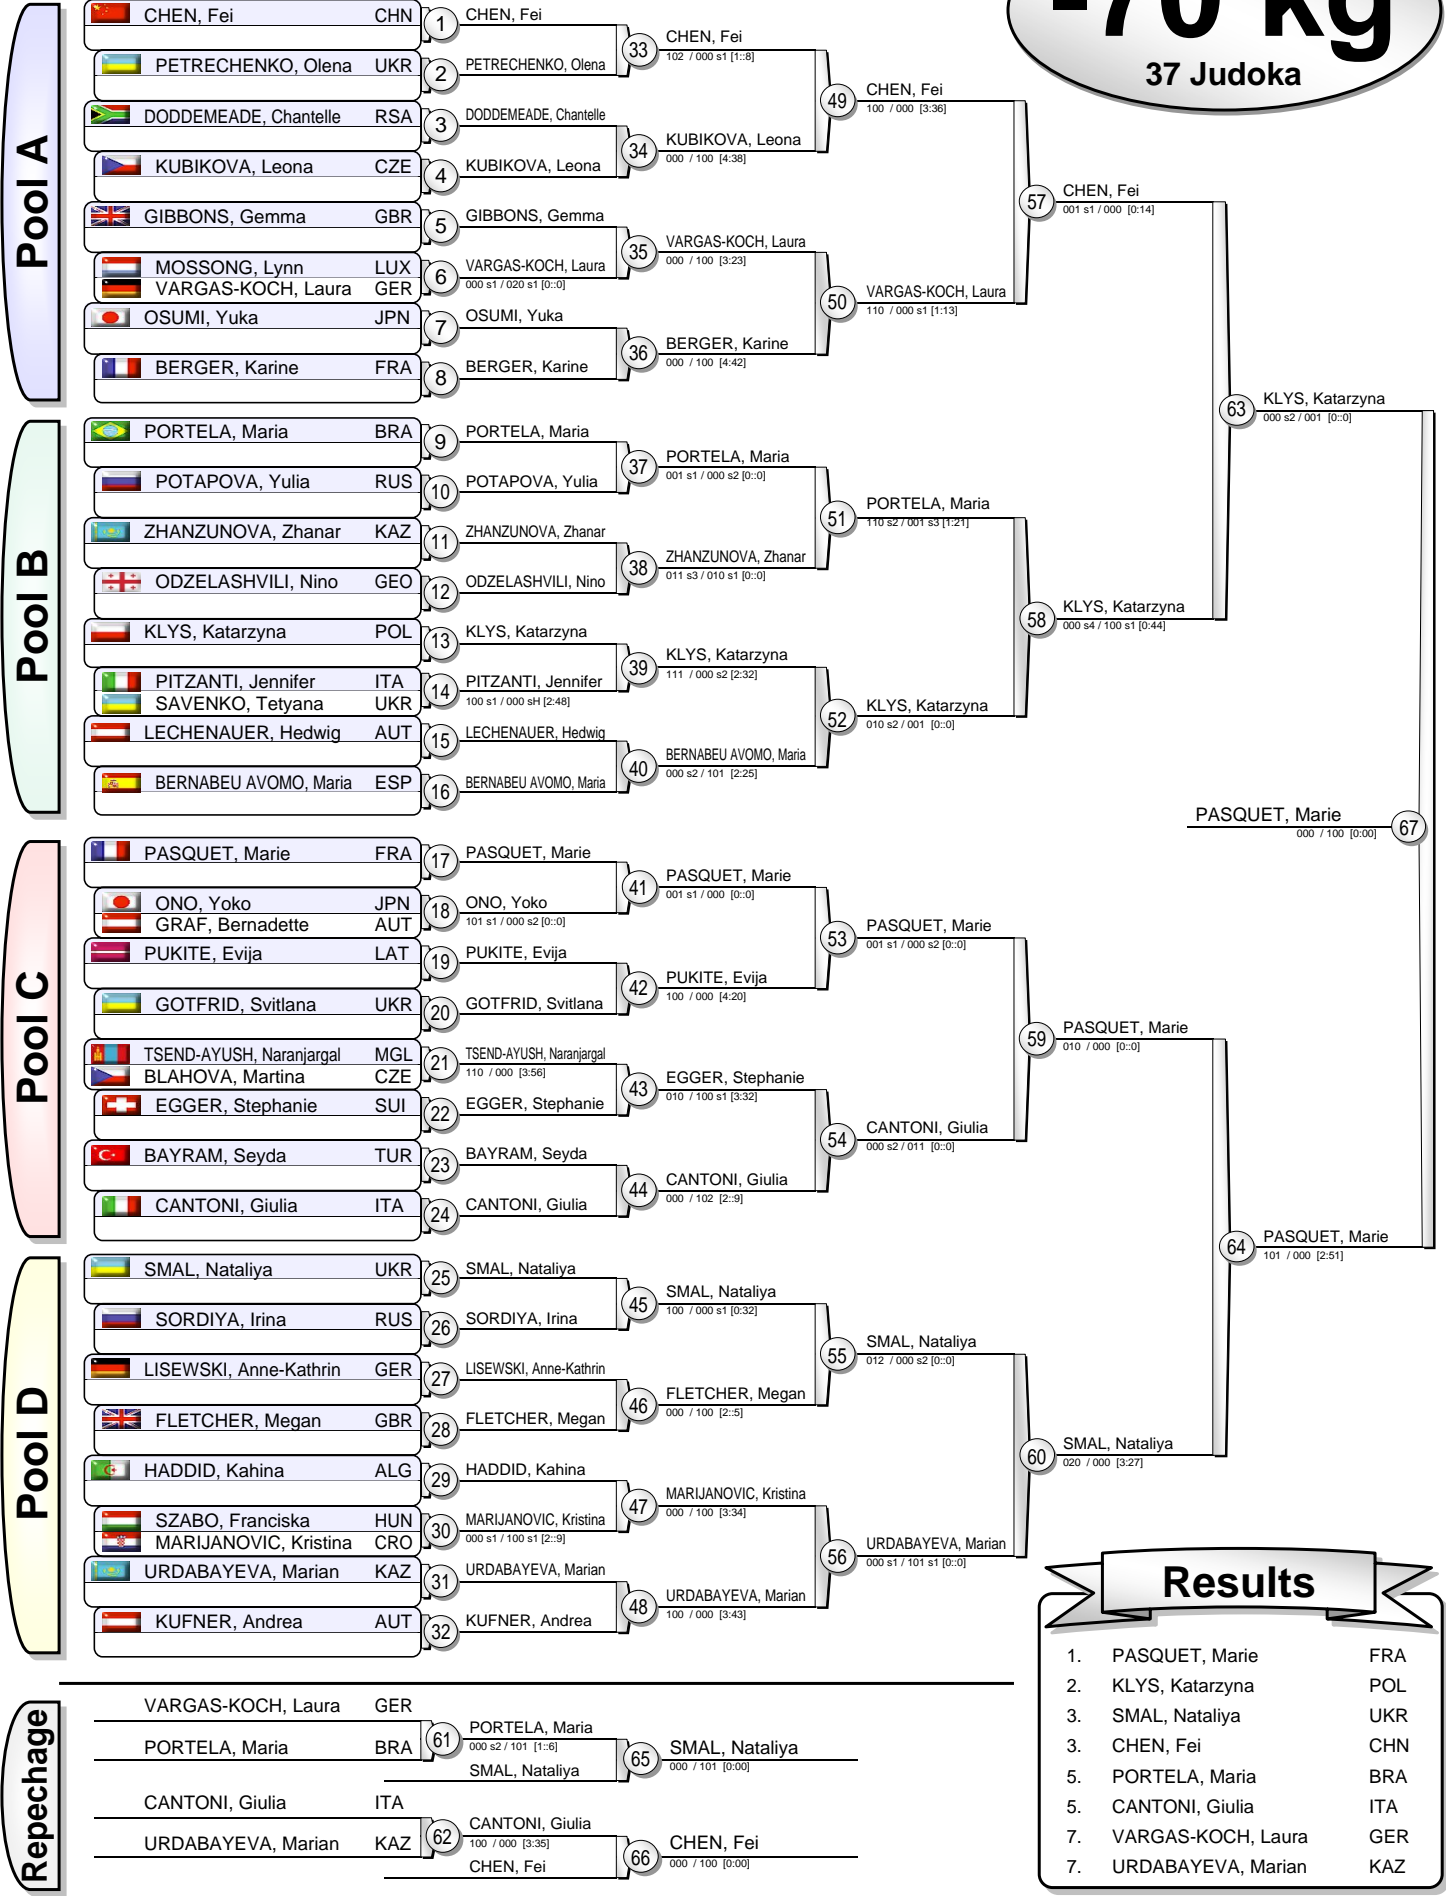

LOKO, Sarah
100 s1 / 010 [0:0] 67

Results

- LOKO, Sarah FRA
- RIBOUT, Morgane FRA
- LEVYTSKA, Tetyana UKR
- FERNANDEZ, Isabel ESP
- LA RIZZA, Audrey FRA
- KARAKAS, Hedvig HUN
- ROPER, Miryam GER
- ROGIC, Jovana SRB

EJU World Cup Women Prague 2011

(CZE Prague, 26-27 February 2011)

-63 kg
51 Judoka

EJU World Cup Women Prague 2011

(CZE Prague, 26-27 February 2011)

-70 kg
37 Judoka

Results		
1.	PASQUET, Marie	FRA
2.	KLYS, Katarzyna	POL
3.	SMAL, Nataliya	UKR
3.	CHEN, Fei	CHN
5.	PORTELA, Maria	BRA
5.	CANTONI, Giulia	ITA
7.	VARGAS-KOCH, Laura	GER
7.	URDABAYEVA, Marian	KAZ