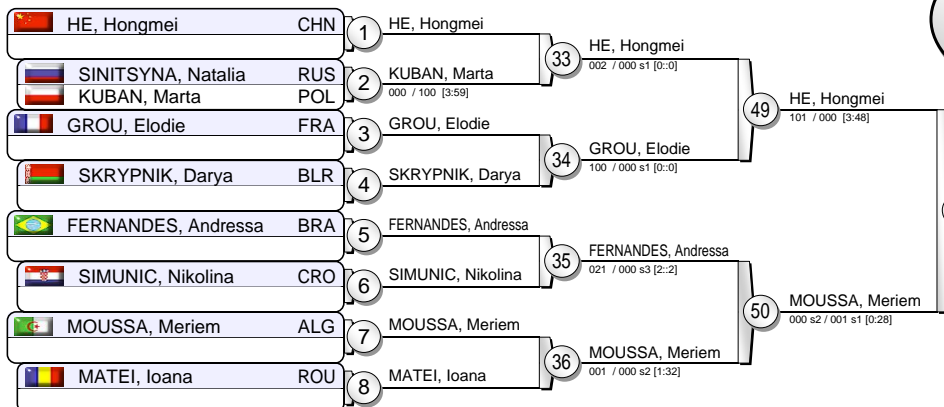

EJU World Cup Women Prague 2011

(CZE Prague, 26-27 February 2011)

-52 kg
33 Judoka

Pool A