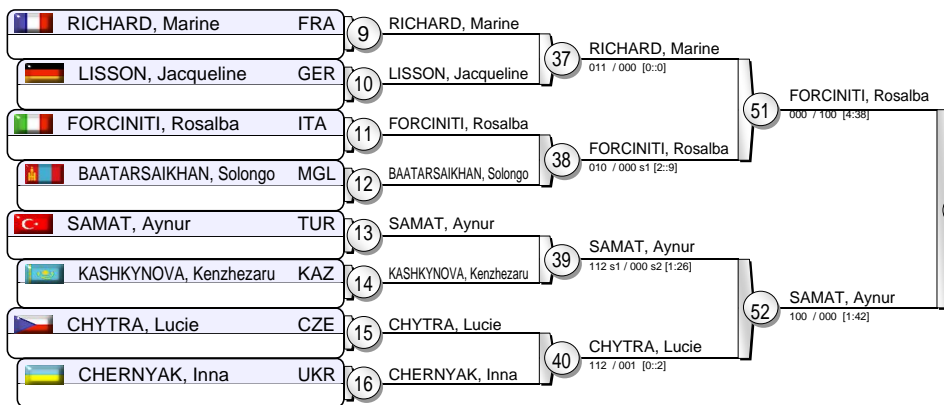

EJU World Cup Women Prague 2011

(CZE Prague, 26-27 February 2011)

-52 kg
33 Judoka

Pool A

Pool B

Pool C

Pool D

Repechage

HE, Hongmei 100 s1 / 000 s1 [0:0] 67

63 HE, Hongmei 110 / 000 s1 [1:29]

Results

1. HE, Hongmei CHN
2. CATUNA, Andreea Florina ROU
3. KRAEH, Mareen GER
4. MINGAZOVA, Lenariya KAZ
5. SAMAT, Aynur TUR
6. FORCINITI, Rosalba ITA
7. BRAVIK, Kitty NED