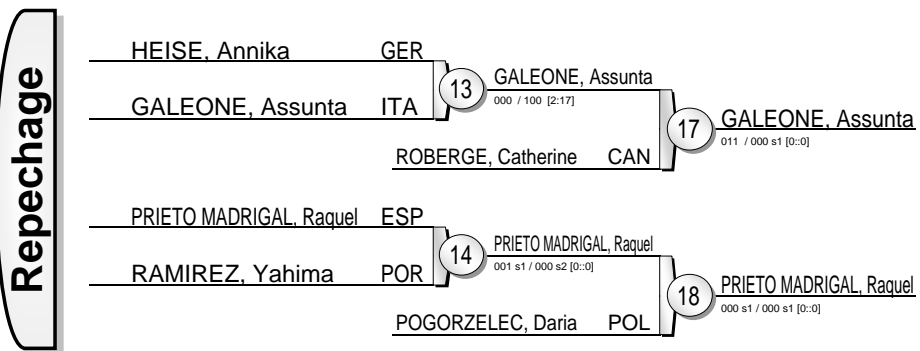

World Cup Lisbon 2011

(POR Lisbon, 11-23 June 2011)

-78 kg

13 Judoka