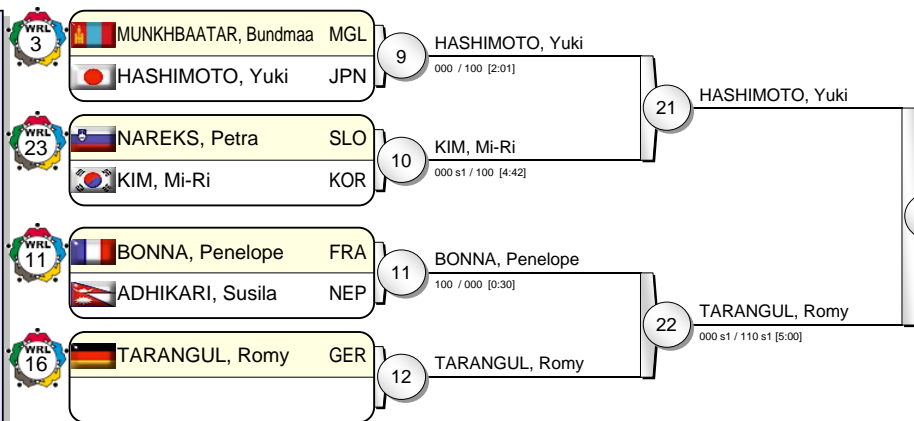

IJF Grand Slam Tokyo 2011

(JPN Tokyo, 09-11 December 2011)

-48 kg

21 Judoka

ASAMI, Haruna (JPN) vs FUKUMI, Tomoko (JPN) → 31 ASAMI, Haruna (100 s1 / 000 [2:26])

Results

- ASAMI, Haruna (JPN)
- FUKUMI, Tomoko (JPN)
- VAN SNICK, Charline (BEL)
- JEONG, Bo Kyeong (KOR)
- CHUNG, Jung-Yeon (KOR)
- CSERNOVICZKI, Eva (HUN)
- KONDRATYEVA, Nataliya (RUS)
- YAMAZAKI, Tamami (JPN)

IJF Grand Slam Tokyo 2011

(JPN Tokyo, 09-11 December 2011)

-52 kg

26 Judoka

Pool A

Pool B

Pool C

Pool D

MIYAKAWA, Takumi JPN 31
100 / 000 [3:40]

GNETO, Priscilla 30
010 / 011 s1 [5:00]

Results

- | | | | |
|----|----------------------|-----|--|
| 1. | MIYAKAWA, Takumi | JPN | |
| 2. | GNETO, Priscilla | FRA | |
| 3. | BERMOY ACOSTA, Yanet | CUB | |
| 3. | HASHIMOTO, Yuki | JPN | |
| 5. | NAKAMURA, Misato | JPN | |
| 5. | FORCINITI, Rosalba | ITA | |
| 5. | TARANGUL, Romy | GER | |
| 5. | GOMEZ, Laura | ESP | |

IJF Grand Slam Tokyo 2011

(JPN Tokyo, 09-11 December 2011)

-57 kg

26 Judoka

Pool A

Pool B

Pool C

Pool D