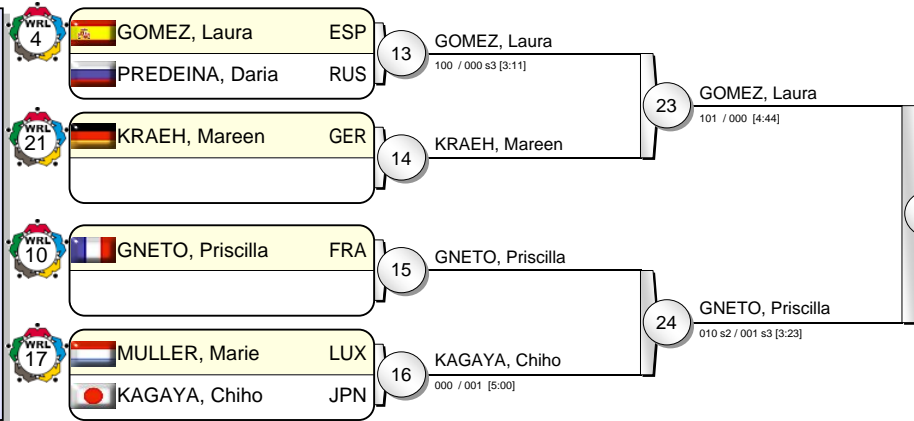

IJF Grand Slam Tokyo 2011

(JPN Tokyo, 09-11 December 2011)

-48 kg

21 Judoka

ASAMI, Haruna (JPN) vs FUKUMI, Tomoko (JPN) → 31 ASAMI, Haruna (100 s1 / 000 [2:26])

Results

- ASAMI, Haruna (JPN)
- FUKUMI, Tomoko (JPN)
- VAN SNICK, Charline (BEL)
- JEONG, Bo Kyeong (KOR)
- CHUNG, Jung-Yeon (KOR)
- CSERNOVICZKI, Eva (HUN)
- KONDRATYEVA, Nataliya (RUS)
- YAMAZAKI, Tamami (JPN)

IJF Grand Slam Tokyo 2011

(JPN Tokyo, 09-11 December 2011)

-52 kg

26 Judoka

Pool A

Pool B

Pool C

Pool D

MIYAKAWA, Takumi JPN 31
100 / 000 [3:40]

GNETO, Priscilla 30
010 / 011 s1 [5:00]

Results

- | | | | |
|----|----------------------|-----|--|
| 1. | MIYAKAWA, Takumi | JPN | |
| 2. | GNETO, Priscilla | FRA | |
| 3. | BERMOY ACOSTA, Yanet | CUB | |
| 3. | HASHIMOTO, Yuki | JPN | |
| 5. | NAKAMURA, Misato | JPN | |
| 5. | FORCINITI, Rosalba | ITA | |
| 5. | TARANGUL, Romy | GER | |
| 5. | GOMEZ, Laura | ESP | |

IJF Grand Slam Tokyo 2011

(JPN Tokyo, 09-11 December 2011)

-57 kg

26 Judoka

Pool A

Pool B

Pool C

Pool D