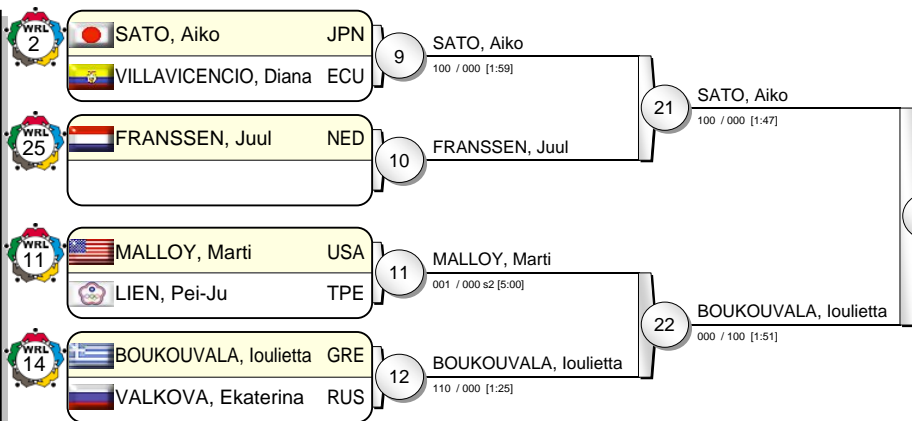

MIYAKAWA, Takumi JPN 31
100 / 000 [3:40]

GNETO, Priscilla 30
010 / 011 s1 [5:00]

Results

- | | | | |
|----|----------------------|-----|--|
| 1. | MIYAKAWA, Takumi | JPN | |
| 2. | GNETO, Priscilla | FRA | |
| 3. | BERMOY ACOSTA, Yanet | CUB | |
| 3. | HASHIMOTO, Yuki | JPN | |
| 5. | NAKAMURA, Misato | JPN | |
| 5. | FORCINITI, Rosalba | ITA | |
| 5. | TARANGUL, Romy | GER | |
| 5. | GOMEZ, Laura | ESP | |

IJF Grand Slam Tokyo 2011

(JPN Tokyo, 09-11 December 2011)

-57 kg

26 Judoka

Pool A

Pool B

Pool C

Pool D

MATSUMOTO, Kaori JPN 31
001 / 000 s1 [2:37]

Results

- MATSUMOTO, Kaori JPN
- SATO, Aiko JPN
- SILVA, Rafaela BRA
- YAMAMOTO, Anzu JPN
- GASIMOVA, Kifayat AZE
- LOKO, Sarah FRA
- BOUKOUVALA, loulietta GRE
- KIM, Jan-Di KOR