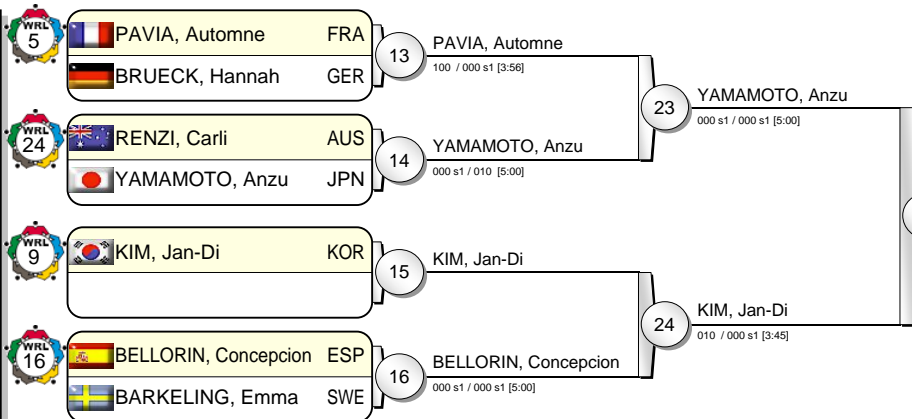

MIYAKAWA, Takumi JPN 31
100 / 000 [3:40]

GNETO, Priscilla 30
010 / 011 s1 [5:00]

Results

- | | | | |
|----|----------------------|-----|--|
| 1. | MIYAKAWA, Takumi | JPN | |
| 2. | GNETO, Priscilla | FRA | |
| 3. | BERMOY ACOSTA, Yanet | CUB | |
| 3. | HASHIMOTO, Yuki | JPN | |
| 5. | NAKAMURA, Misato | JPN | |
| 5. | FORCINITI, Rosalba | ITA | |
| 5. | TARANGUL, Romy | GER | |
| 5. | GOMEZ, Laura | ESP | |

IJF Grand Slam Tokyo 2011

(JPN Tokyo, 09-11 December 2011)

-57 kg

26 Judoka

Pool A

Pool B

Pool C

Pool D