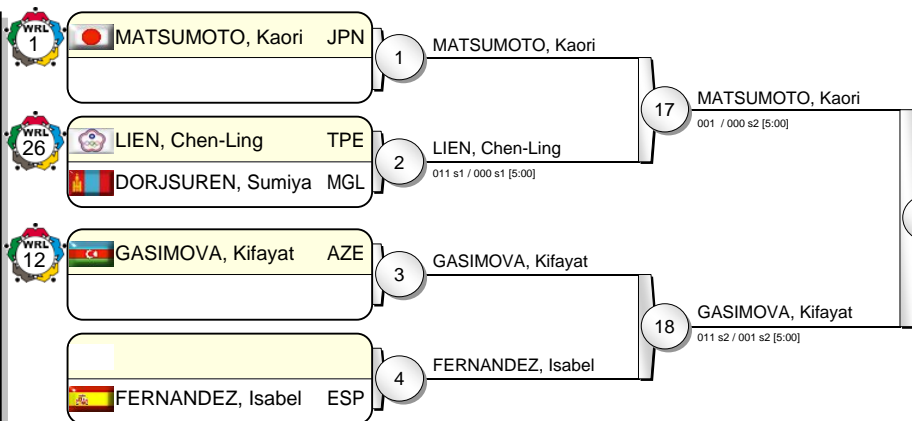

IJF Grand Slam Tokyo 2011

(JPN Tokyo, 09-11 December 2011)

-52 kg

26 Judoka

Pool A

Pool B

Pool C

Pool D

MIYAKAWA, Takumi JPN 31
100 / 000 [3:40]

GNETO, Priscilla 30
010 / 011 s1 [5:00]

Results

- | | | | |
|----|----------------------|-----|--|
| 1. | MIYAKAWA, Takumi | JPN | |
| 2. | GNETO, Priscilla | FRA | |
| 3. | BERMOY ACOSTA, Yanet | CUB | |
| 3. | HASHIMOTO, Yuki | JPN | |
| 5. | NAKAMURA, Misato | JPN | |
| 5. | FORCINITI, Rosalba | ITA | |
| 5. | TARANGUL, Romy | GER | |
| 5. | GOMEZ, Laura | ESP | |

IJF Grand Slam Tokyo 2011

(JPN Tokyo, 09-11 December 2011)

-57 kg

26 Judoka

Pool A

Pool B

Pool C

Pool D