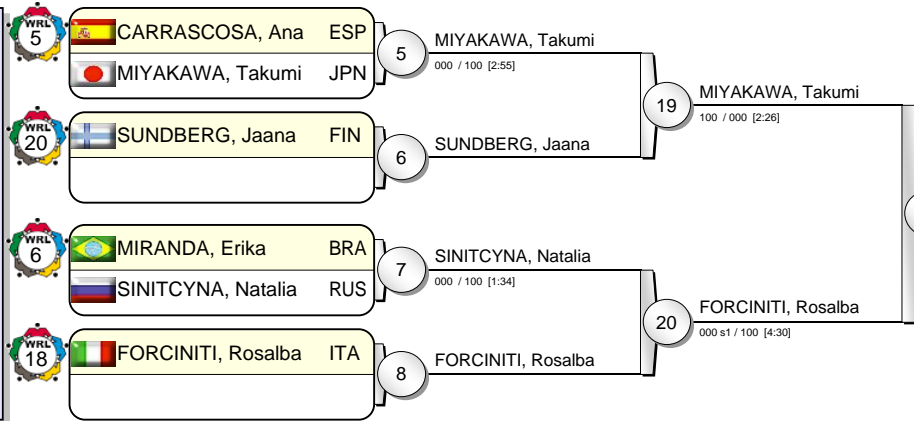

IJF Grand Slam Tokyo 2011

(JPN Tokyo, 09-11 December 2011)

-48 kg

21 Judoka

ASAMI, Haruna (JPN) vs FUKUMI, Tomoko (JPN) → 31 ASAMI, Haruna (100 s1 / 000 [2:26])

Results

- ASAMI, Haruna (JPN)
- FUKUMI, Tomoko (JPN)
- VAN SNICK, Charline (BEL)
- JEONG, Bo Kyeong (KOR)
- CHUNG, Jung-Yeon (KOR)
- CSERNOVICZKI, Eva (HUN)
- KONDRATYEVA, Nataliya (RUS)
- YAMAZAKI, Tamami (JPN)

IJF Grand Slam Tokyo 2011

(JPN Tokyo, 09-11 December 2011)

-52 kg

26 Judoka

Pool A

Pool B

Pool C

Pool D

MIYAKAWA, Takumi JPN 31
100 / 000 [3:40]

GNETO, Priscilla 30
010 / 011 s1 [5:00]

Results

- | | | | |
|----|----------------------|-----|--|
| 1. | MIYAKAWA, Takumi | JPN | |
| 2. | GNETO, Priscilla | FRA | |
| 3. | BERMOY ACOSTA, Yanet | CUB | |
| 3. | HASHIMOTO, Yuki | JPN | |
| 5. | NAKAMURA, Misato | JPN | |
| 5. | FORCINITI, Rosalba | ITA | |
| 5. | TARANGUL, Romy | GER | |
| 5. | GOMEZ, Laura | ESP | |

IJF Grand Slam Tokyo 2011

(JPN Tokyo, 09-11 December 2011)

-57 kg

26 Judoka

Pool A

Pool B

Pool C

Pool D