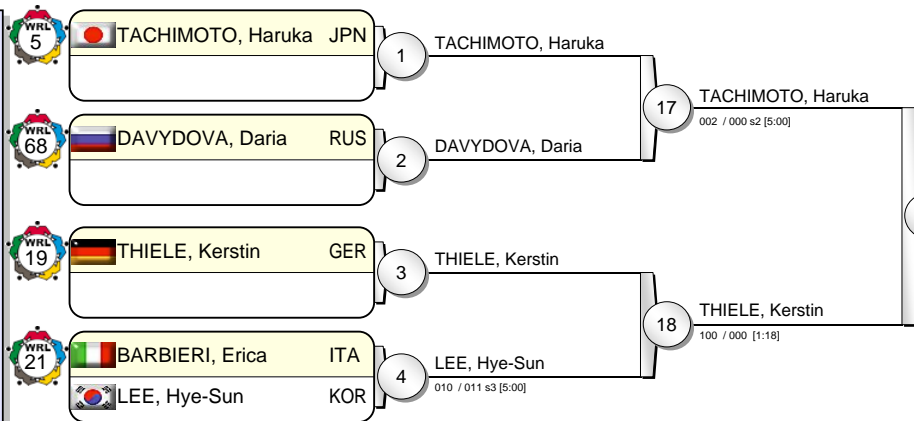

Results

- | | | |
|----------------------------|-----|--|
| 1. ZOLNIR, Urska | SLO | |
| 2. UENO, Yoshie | JPN | |
| 3. WILLEBOORDSE, Elisabeth | NED | |
| 3. TANAKA, Miki | JPN | |
| 5. GERBI, Yarden | ISR | |
| 5. AGBEGNEYOU, Clarisse | FRA | |
| 5. MALZAHN, Claudia | GER | |
| 5. SCHLESINGER, Alice | ISR | |

IJF Grand Slam Tokyo 2011

(JPN Tokyo, 09-11 December 2011)

-70 kg

19 Judoka

Pool A

Pool B

Pool C

Pool D