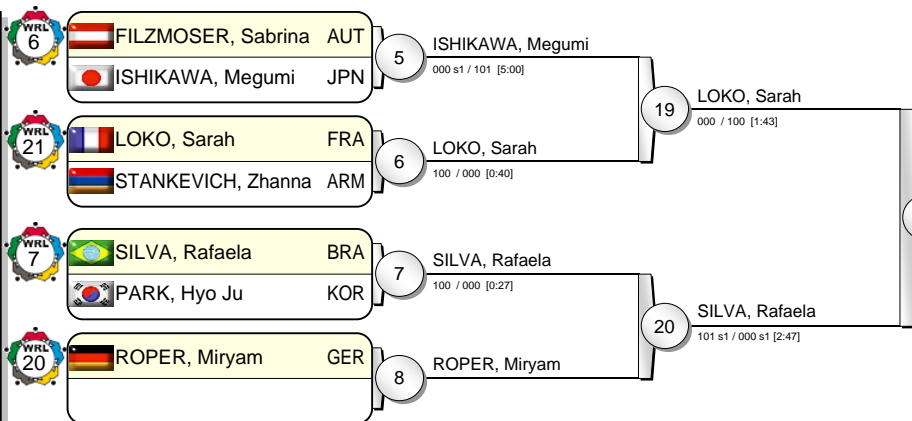

IJF Grand Slam Tokyo 2011

(JPN Tokyo, 09-11 December 2011)

-57 kg

26 Judoka

Pool A

Pool B

Pool C

Pool D

MATSUMOTO, Kaori JPN 31
001 / 000 s1 [2:37]

Results

- MATSUMOTO, Kaori JPN
- SATO, Aiko JPN
- SILVA, Rafaela BRA
- YAMAMOTO, Anzu JPN
- GASIMOVA, Kifayat AZE
- LOKO, Sarah FRA
- BOUKOUVALA, loulietta GRE
- KIM, Jan-Di KOR