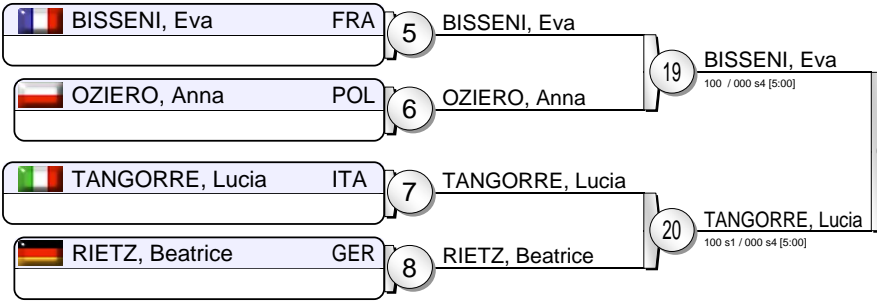

EJU World Cup Warsaw 2010

(POL Warsaw, 20-21 February 2010)

+78 kg

19 Judoka

Pool A

Pool B

Pool C

Pool D