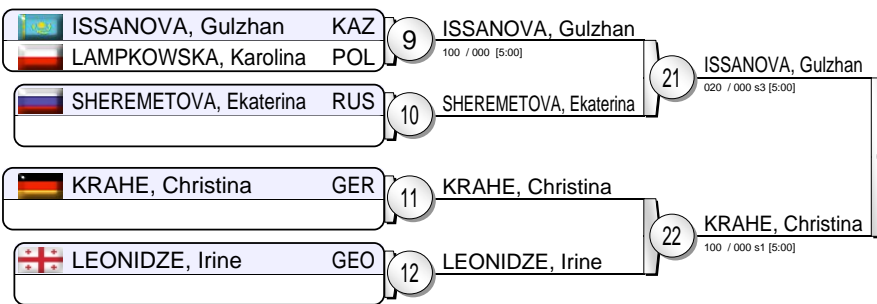

EJU World Cup Warsaw 2010

(POL Warsaw, 20-21 February 2010)

+78 kg

19 Judoka

Pool A

Pool B

Pool C

Pool D