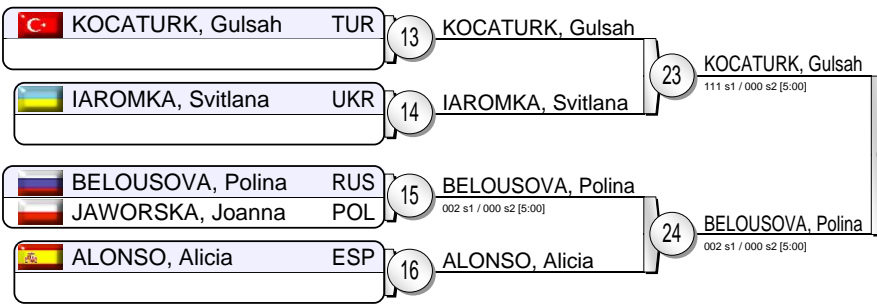

EJU World Cup Warsaw 2010

(POL Warsaw, 20-21 February 2010)

+78 kg

19 Judoka

Pool A

Pool B

Pool C

Pool D