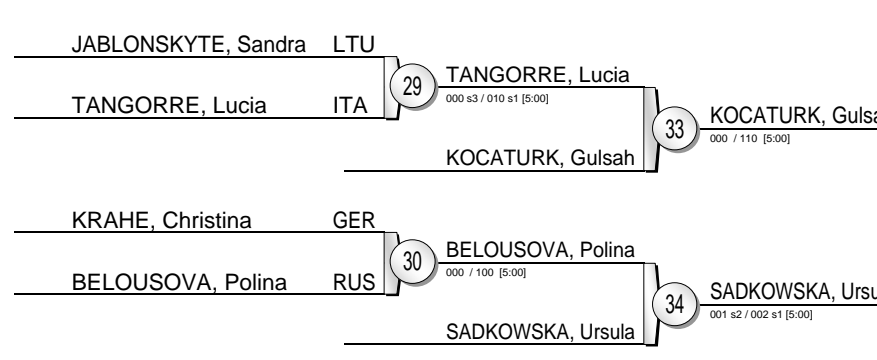

EJU World Cup Warsaw 2010

(POL Warsaw, 20-21 February 2010)

+78 kg

19 Judoka

Pool A

Pool B

Pool C

Pool D

Repechage

Results

1. BISSENI, Eva FRA
2. ISSANOVA, Gulzhan KAZ
3. KOCATURK, Gulsah TUR
3. SADKOWSKA, Ursula POL
5. TANGORRE, Lucia ITA
5. BELOUSOVA, Polina RUS
7. JABLONSKYTE, Sandra LTU
7. KRAHE, Christina GER