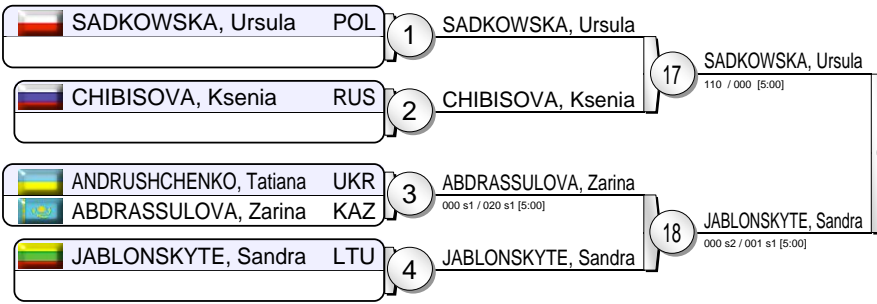

EJU World Cup Warsaw 2010

(POL Warsaw, 20-21 February 2010)

+78 kg

19 Judoka

Pool A