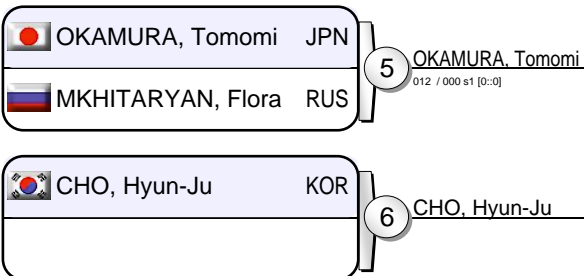

World Cup Suwon 2010

(KOR Suwon, 3-4 Dec 2010)

-78 kg

12 Judoka

Pool A

Pool B

Pool C

Pool D