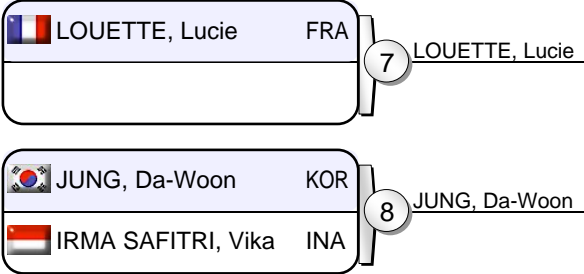

World Cup Suwon 2010

(KOR Suwon, 3-4 Dec 2010)

-78 kg

12 Judoka

Pool A

Pool B

Pool C

Pool D