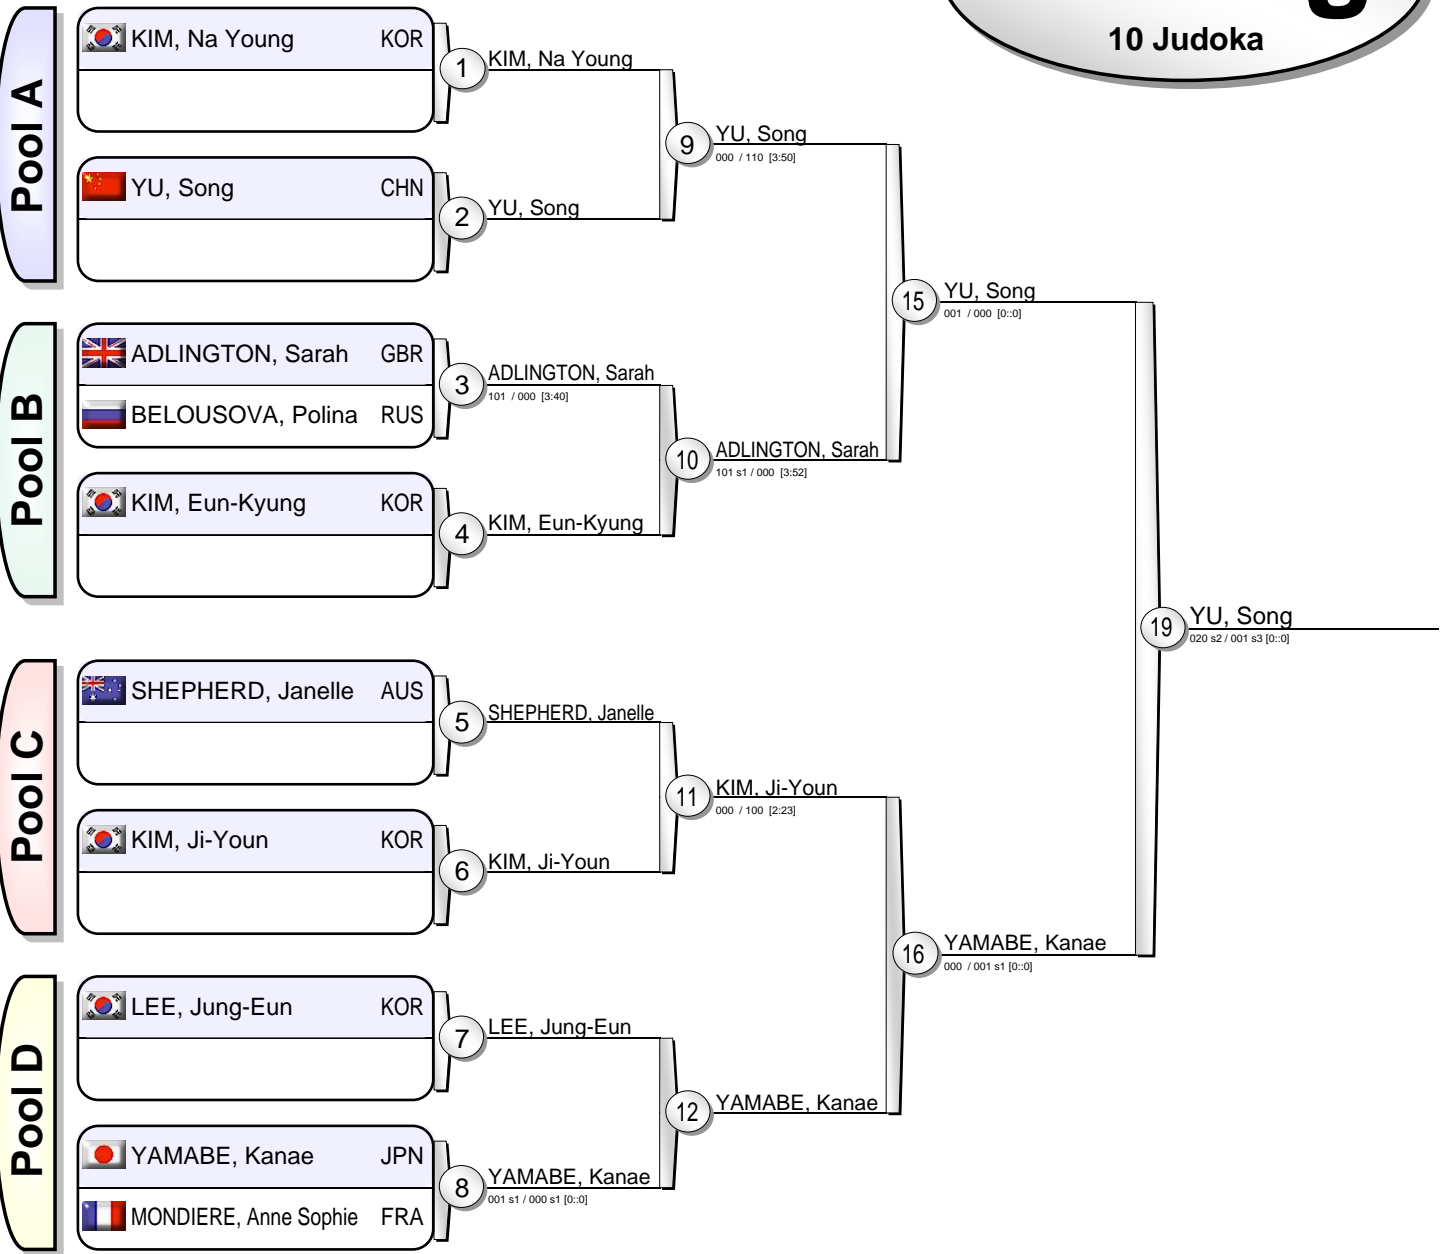

World Cup Suwon 2010

(KOR Suwon, 3-4 Dec 2010)

-78 kg

12 Judoka

Pool A

Pool B

Pool C

Pool D

Repechage

Results

1. JEONG, Gyeong Mi KOR
2. OKAMURA, Tomomi JPN
3. LOUETTE, Lucie FRA
3. JUNG, Da-Woon KOR
5. MALONGA, Madeleine FRA
5. MENTOUOPOU, Geraldine FRA
7. PARK, Jong-Won KOR
7. CHO, Hyun-Ju KOR

World Cup Suwon 2010

(KOR Suwon, 3-4 Dec 2010)

+78 kg

10 Judoka

Results		
1.	YU, Song	CHN
2.	YAMABE, Kanae	JPN
3.	KIM, Ji-Youn	KOR
3.	ADLINGTON, Sarah	GBR
5.	KIM, Eun-Kyung	KOR
5.	SHEPHERD, Janelle	AUS
7.	KIM, Na Young	KOR
7.	LEE, Jung-Eun	KOR