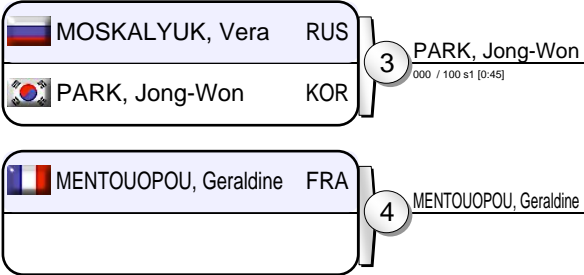

World Cup Suwon 2010

(KOR Suwon, 3-4 Dec 2010)

-78 kg

12 Judoka

Pool A

Pool B

Pool C

Pool D

Repechage

Results

1. JEONG, Gyeong Mi KOR
2. OKAMURA, Tomomi JPN
3. LOUETTE, Lucie FRA
3. JUNG, Da-Woon KOR
5. MALONGA, Madeleine FRA
5. MENTOUOPOU, Geraldine FRA
7. PARK, Jong-Won KOR
7. CHO, Hyun-Ju KOR