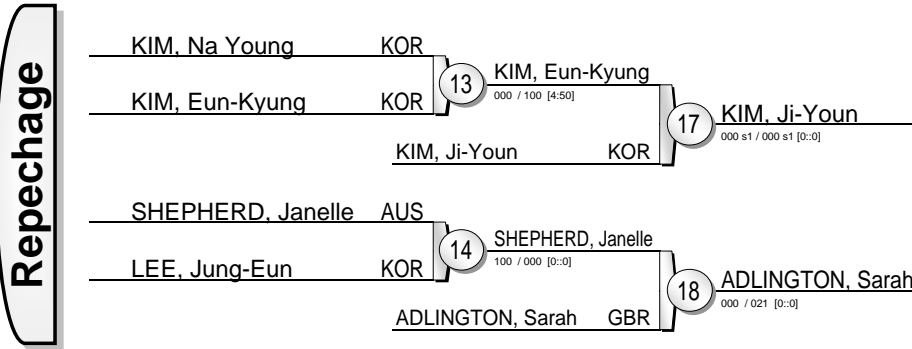

World Cup Suwon 2010

(KOR Suwon, 3-4 Dec 2010)

+78 kg

10 Judoka

Results		
1.	YU, Song	CHN
2.	YAMABE, Kanae	JPN
3.	KIM, Ji-Youn	KOR
3.	ADLINGTON, Sarah	GBR
5.	KIM, Eun-Kyung	KOR
5.	SHEPHERD, Janelle	AUS
7.	KIM, Na Young	KOR
7.	LEE, Jung-Eun	KOR