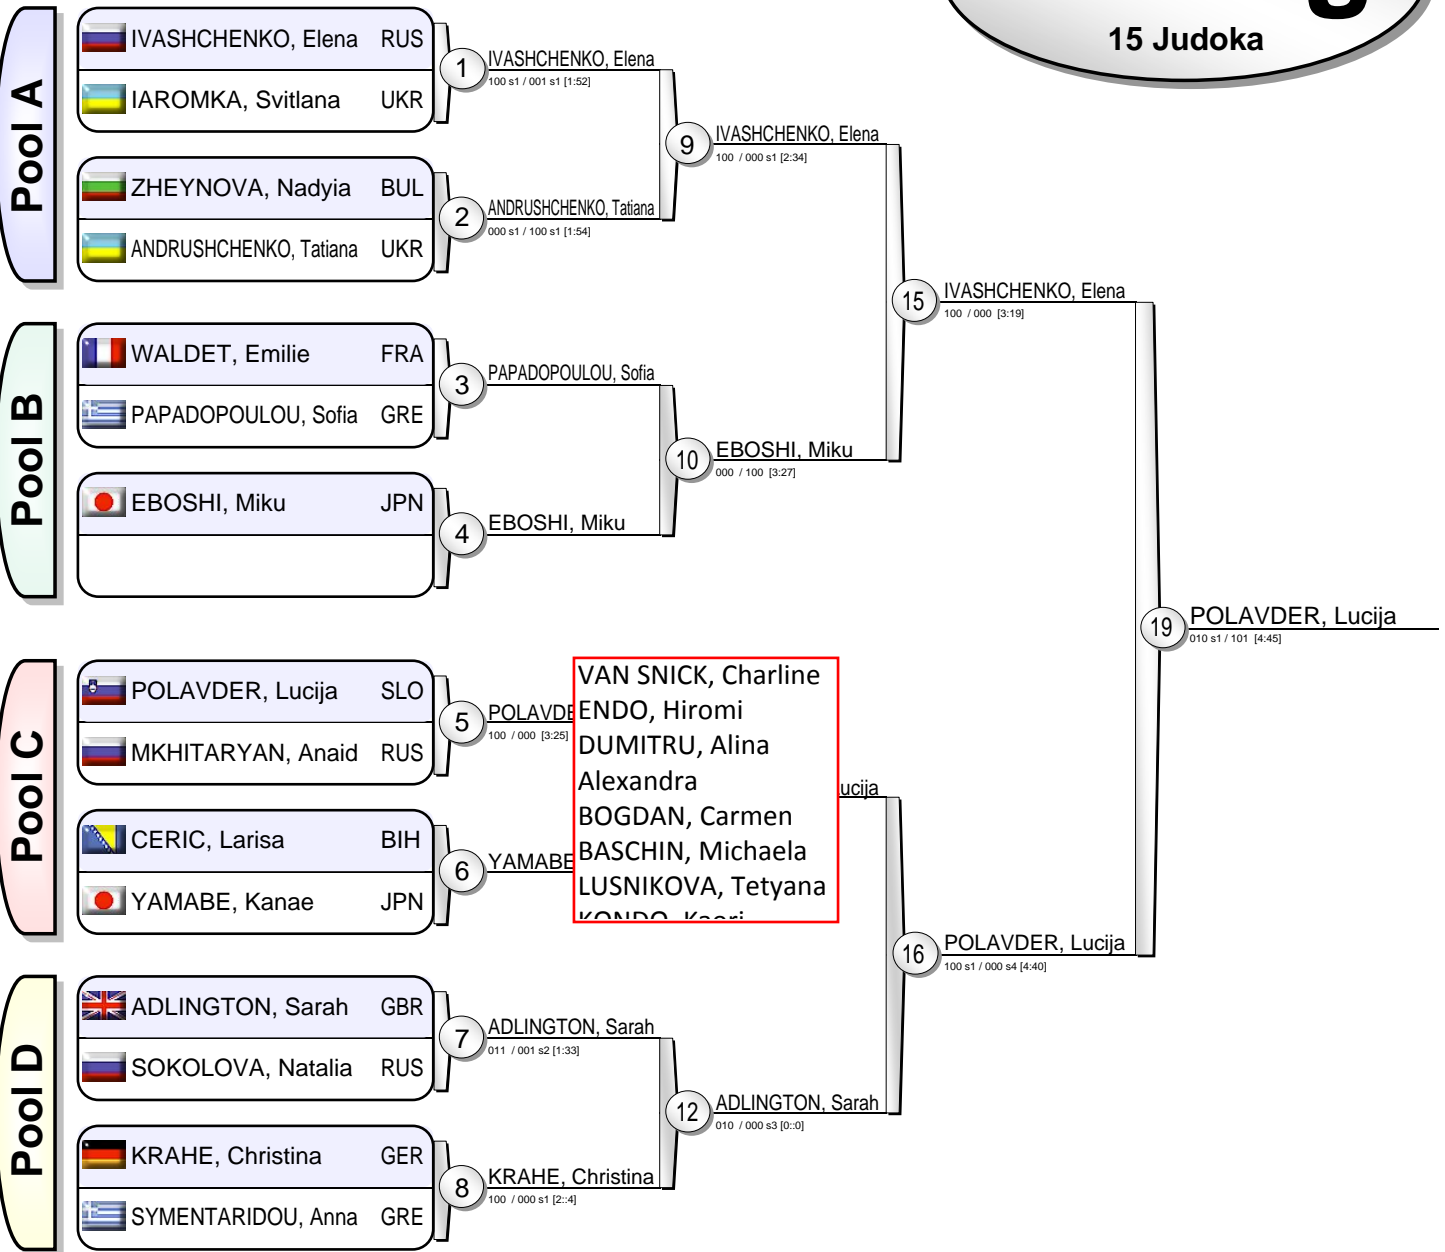

World Cup Sofia 2010

(BUL Sofia, 30-31 Jan 2010)

+78 kg

15 Judoka

VAN SNICK, Charline
ENDO, Hiromi
DUMITRU, Alina
Alexandra
BOGDAN, Carmen
BASCHIN, Michaela
LUSNIKOVA, Tetyana
KONDO, Kaori

Results

1. POLAVDER, Lucija SLO
2. IVASHCHENKO, Elena RUS
3. ADLINGTON, Sarah GBR
3. YAMABE, Kanae JPN
5. ANDRUSHCHENKO, Tatiana UKR
5. EBOSHI, Miku JPN
7. PAPADOPOULOU, Sofia GRE
7. KRAHE, Christina GER