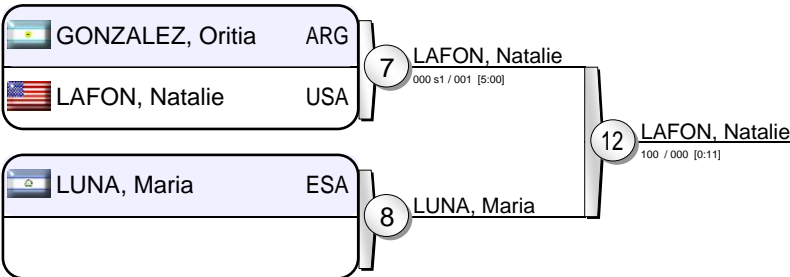

(ESA San Salvador, 26-27 June 2010)

-52 kg

11 Judoka

Pool A

Pool B

Pool C

Pool D

Repechage