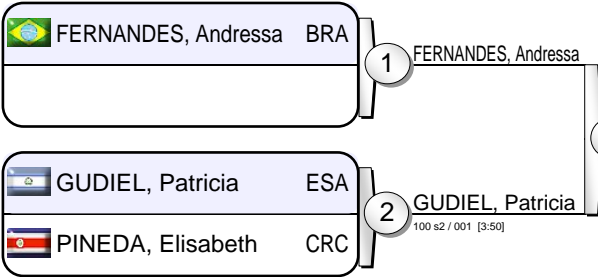

Results

1. PARETO, Paula ARG
2. KEARNEY, Lisa IRL
3. OCKEDAHL, Bianca CAN
3. SHIRAIISHI, Ann USA
5. CARRILLO, Edna MEX
5. RODRIGUEZ, Evelin GUA
7. SOLIS, Evelin GUA
7. GALLEGUILLOS, Antonieta CHI

PJC World Cup El Salvador 2010

(ESA San Salvador, 26-27 June 2010)

-52 kg

11 Judoka

Pool A

Pool B

Pool C

Pool D

Repechage