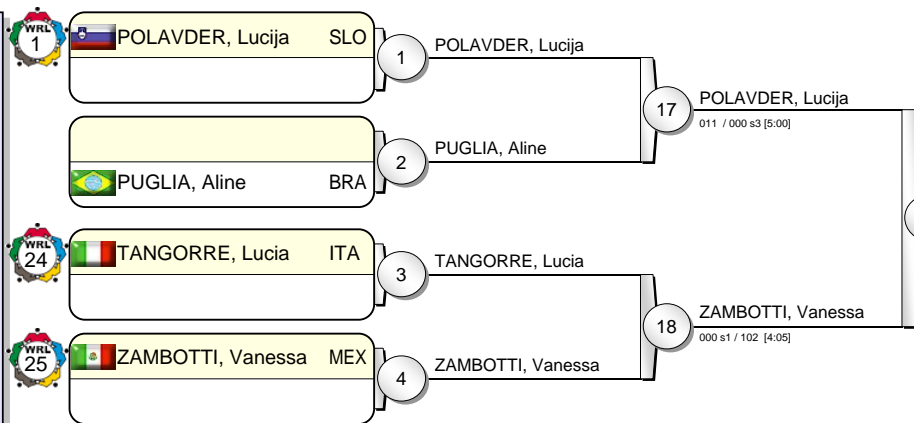

IJF Grand Slam Rio 2010

(BRA Rio de Janeiro, 22-23 May 2010)

-78 kg

24 Judoka

Pool A

Pool B

Pool C

Pool D

Results

- | | | | |
|----|------------------|-----|--|
| 1. | SATO, Ruika | JPN | |
| 2. | OGATA, Akari | JPN | |
| 3. | AGUIAR, Mayra | BRA | |
| 3. | TCHEUMEO, Audrey | FRA | |
| 5. | LEBRUN, Celine | FRA | |
| 5. | MALZAHN, Luise | GER | |
| 5. | WOLLERT, Heide | GER | |
| 5. | HARRISON, Kayla | USA | |

IJF Grand Slam Rio 2010

(BRA Rio de Janeiro, 22-23 May 2010)

+78 kg

16 Judoka

Pool A

Pool B

Pool C

Pool D

POLAVDER, Lucija SLO 100 / 000 [1:32] 31

ALTHAMAM, Maria Suelen 020 / 000 s1 [4:30] 30

Results

- | | | |
|---------------------------|-----|--|
| 1. POLAVDER, Lucija | SLO | |
| 2. ALTHAMAM, Maria Suelen | BRA | |
| 3. ORTIZ, Idalis | CUB | |
| 3. SADKOWSKA, Urszula | POL | |
| 5. ZAMBOTTI, Vanessa | MEX | |
| 5. UILENHOED, Carola | NED | |
| 5. QIN, Qian | CHN | |
| 5. SUGIMOTO, Mika | JPN | |