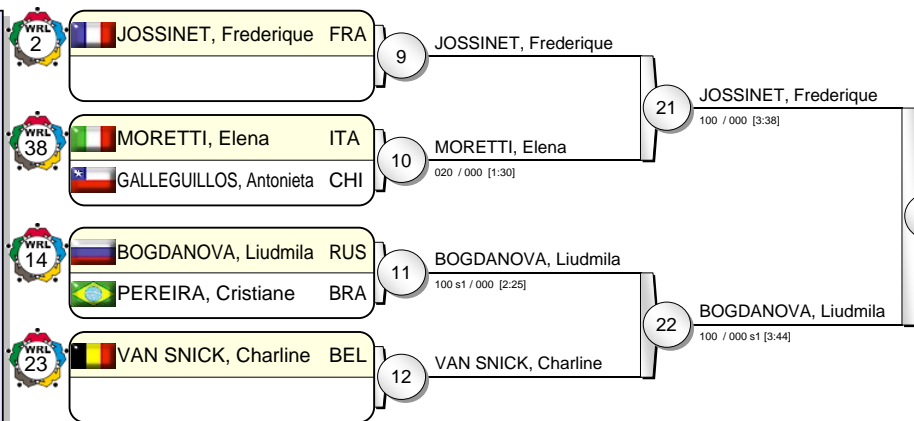

IJF Grand Slam Rio 2010

(BRA Rio de Janeiro, 22-23 May 2010)

-48 kg

26 Judoka

Pool A

Pool B

Pool C

Pool D

FUKUMI, Tomoko JPN 31

Results

- | | | |
|--------------------------|-----|--|
| 1. FUKUMI, Tomoko | JPN | |
| 2. JOSSINET, Frederique | FRA | |
| 3. KONDRATYEVA, Nataliya | RUS | |
| 3. WU, Shugen | CHN | |
| 5. ROSSENEU, Amelie | BEL | |
| 5. LIMA, Taciana | BRA | |
| 5. BOGDANOVA, Liudmila | RUS | |
| 5. MENEZES, Sara | BRA | |

IJF Grand Slam Rio 2010

(BRA Rio de Janeiro, 22-23 May 2010)

-52 kg

28 Judoka

Pool A

Pool B

Pool C

Pool D