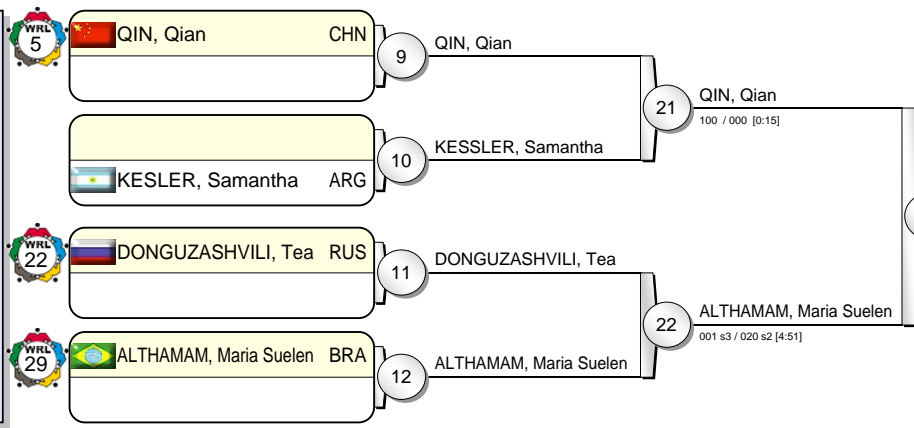

IJF Grand Slam Rio 2010

(BRA Rio de Janeiro, 22-23 May 2010)

-78 kg

24 Judoka

Pool A

Pool B

Pool C

Pool D

Results

- | | | | |
|----|------------------|-----|--|
| 1. | SATO, Ruika | JPN | |
| 2. | OGATA, Akari | JPN | |
| 3. | AGUIAR, Mayra | BRA | |
| 3. | TCHEUMEO, Audrey | FRA | |
| 5. | LEBRUN, Celine | FRA | |
| 5. | MALZAHN, Luise | GER | |
| 5. | WOLLERT, Heide | GER | |
| 5. | HARRISON, Kayla | USA | |

IJF Grand Slam Rio 2010

(BRA Rio de Janeiro, 22-23 May 2010)

+78 kg

16 Judoka

Pool A

Pool B

Pool C

Pool D

POLAVDER, Lucija SLO 100 / 000 [1:32] 31

ALTHAMAM, Maria Suelen 020 / 000 s1 [4:30] 30

Results

- | | | |
|---------------------------|-----|--|
| 1. POLAVDER, Lucija | SLO | |
| 2. ALTHAMAM, Maria Suelen | BRA | |
| 3. ORTIZ, Idalis | CUB | |
| 3. SADKOWSKA, Urszula | POL | |
| 5. ZAMBOTTI, Vanessa | MEX | |
| 5. UILENHOED, Carola | NED | |
| 5. QIN, Qian | CHN | |
| 5. SUGIMOTO, Mika | JPN | |