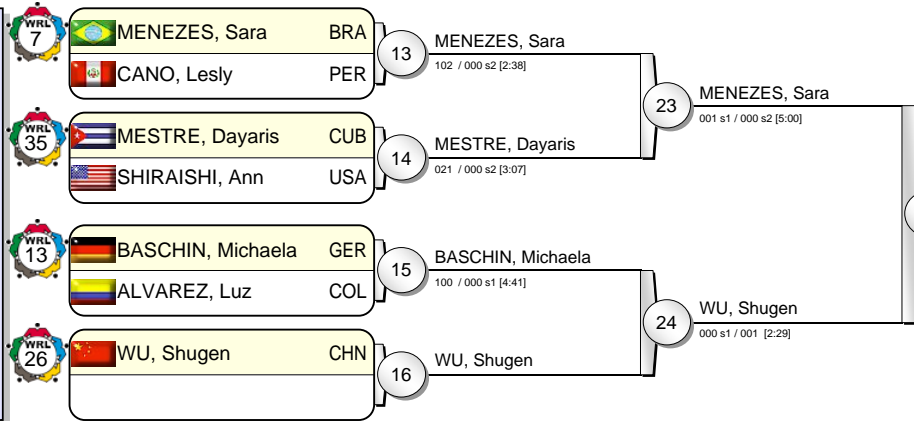

IJF Grand Slam Rio 2010

(BRA Rio de Janeiro, 22-23 May 2010)

-48 kg

26 Judoka

Pool A

Pool B

Pool C

Pool D

IJF Grand Slam Rio 2010

(BRA Rio de Janeiro, 22-23 May 2010)

-52 kg

28 Judoka

Pool A

Pool B

Pool C

Pool D