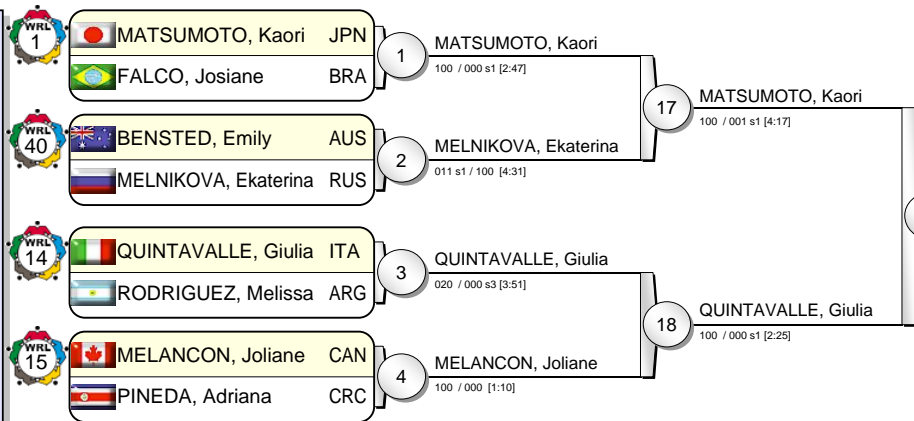

IJF Grand Slam Rio 2010

(BRA Rio de Janeiro, 22-23 May 2010)

-52 kg

28 Judoka

Pool A

Pool B

Pool C

Pool D

NAKAMURA, Misato JPN 31
020 / 000 [2:27]

Results

- | | | |
|------------------------|-----|--|
| 1. NAKAMURA, Misato | JPN | |
| 2. MULLER, Marie | LUX | |
| 3. HE, Hongmei | CHN | |
| 3. TARANGUL, Romy | GER | |
| 5. MIRANDA, Erika | BRA | |
| 5. FORCINITI, Rosalba | ITA | |
| 5. FERNANDES, Andressa | BRA | |
| 5. KIM, Kyung-Ok | KOR | |

IJF Grand Slam Rio 2010

(BRA Rio de Janeiro, 22-23 May 2010)

-57 kg

31 Judoka

Pool A

Pool B

Pool C

Pool D