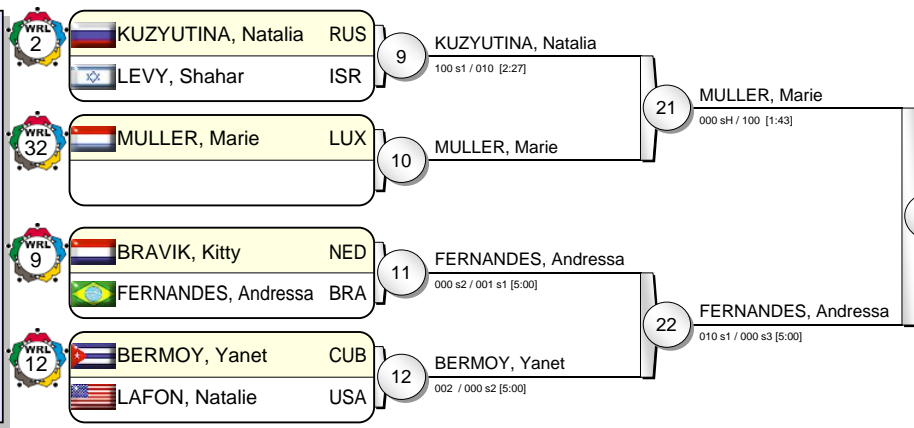

IJF Grand Slam Rio 2010

(BRA Rio de Janeiro, 22-23 May 2010)

-48 kg

26 Judoka

Pool A

Pool B

Pool C

Pool D

IJF Grand Slam Rio 2010

(BRA Rio de Janeiro, 22-23 May 2010)

-52 kg

28 Judoka

Pool A

Pool B

Pool C

Pool D

NAKAMURA, Misato JPN 31
020 / 000 [2:27]

Results

- | | | |
|------------------------|-----|--|
| 1. NAKAMURA, Misato | JPN | |
| 2. MULLER, Marie | LUX | |
| 3. HE, Hongmei | CHN | |
| 3. TARANGUL, Romy | GER | |
| 5. MIRANDA, Erika | BRA | |
| 5. FORCINITI, Rosalba | ITA | |
| 5. FERNANDES, Andressa | BRA | |
| 5. KIM, Kyung-Ok | KOR | |

IJF Grand Slam Rio 2010

(BRA Rio de Janeiro, 22-23 May 2010)

-57 kg

31 Judoka

Pool A

Pool B

Pool C

Pool D