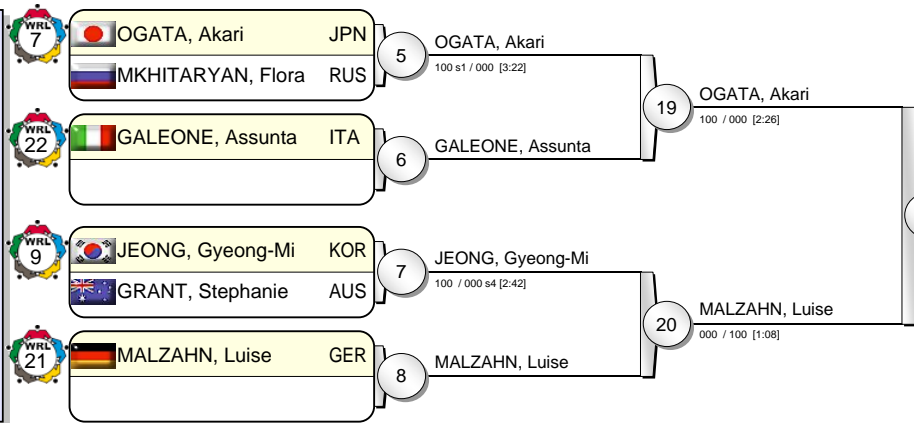

IJF Grand Slam Rio 2010

(BRA Rio de Janeiro, 22-23 May 2010)

-78 kg

24 Judoka

Pool A

Pool B

Pool C

Pool D

Results

- | | | | |
|----|------------------|-----|--|
| 1. | SATO, Ruika | JPN | |
| 2. | OGATA, Akari | JPN | |
| 3. | AGUIAR, Mayra | BRA | |
| 3. | TCHEUMEO, Audrey | FRA | |
| 5. | LEBRUN, Celine | FRA | |
| 5. | MALZAHN, Luise | GER | |
| 5. | WOLLERT, Heide | GER | |
| 5. | HARRISON, Kayla | USA | |

IJF Grand Slam Rio 2010

(BRA Rio de Janeiro, 22-23 May 2010)

+78 kg

16 Judoka

Pool A

Pool B

Pool C

Pool D