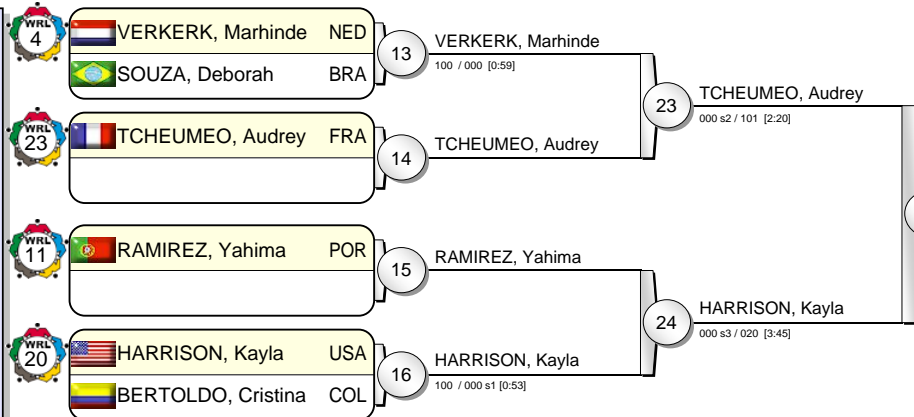

IJF Grand Slam Rio 2010

(BRA Rio de Janeiro, 22-23 May 2010)

-78 kg

24 Judoka

Pool A

Pool B

Pool C

Pool D

Results

- | | | | |
|----|------------------|-----|--|
| 1. | SATO, Ruika | JPN | |
| 2. | OGATA, Akari | JPN | |
| 3. | AGUIAR, Mayra | BRA | |
| 3. | TCHEUMEO, Audrey | FRA | |
| 5. | LEBRUN, Celine | FRA | |
| 5. | MALZAHN, Luise | GER | |
| 5. | WOLLERT, Heide | GER | |
| 5. | HARRISON, Kayla | USA | |

IJF Grand Slam Rio 2010

(BRA Rio de Janeiro, 22-23 May 2010)

+78 kg

16 Judoka

Pool A

Pool B

Pool C

Pool D