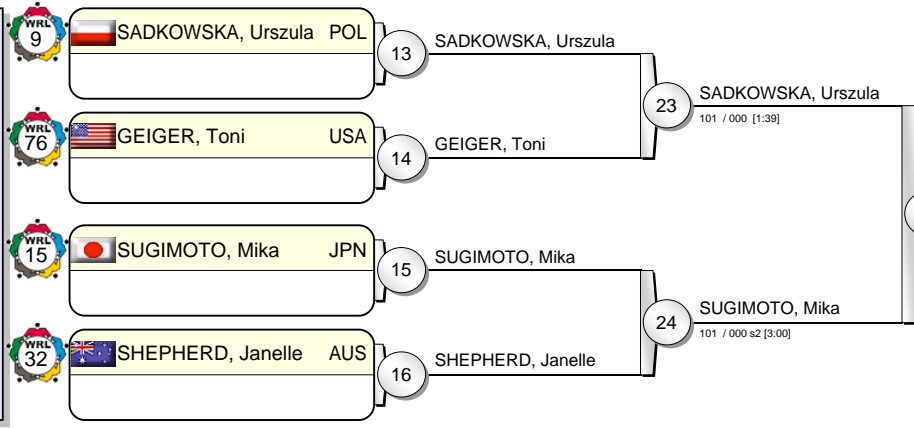

IJF Grand Slam Rio 2010

(BRA Rio de Janeiro, 22-23 May 2010)

-78 kg

24 Judoka

Pool A

Pool B

Pool C

Pool D

Results

- | | | | |
|----|------------------|-----|--|
| 1. | SATO, Ruika | JPN | |
| 2. | OGATA, Akari | JPN | |
| 3. | AGUIAR, Mayra | BRA | |
| 3. | TCHEUMEO, Audrey | FRA | |
| 5. | LEBRUN, Celine | FRA | |
| 5. | MALZAHN, Luise | GER | |
| 5. | WOLLERT, Heide | GER | |
| 5. | HARRISON, Kayla | USA | |

IJF Grand Slam Rio 2010

(BRA Rio de Janeiro, 22-23 May 2010)

+78 kg

16 Judoka

Pool A

Pool B

Pool C

Pool D

POLAVDER, Lucija SLO 100 / 000 [1:32] 31

ALTHAMAM, Maria Suelen 020 / 000 s1 [4:30] 30

Results

- | | | |
|---------------------------|-----|--|
| 1. POLAVDER, Lucija | SLO | |
| 2. ALTHAMAM, Maria Suelen | BRA | |
| 3. ORTIZ, Idalis | CUB | |
| 3. SADKOWSKA, Urszula | POL | |
| 5. ZAMBOTTI, Vanessa | MEX | |
| 5. UILENHOED, Carola | NED | |
| 5. QIN, Qian | CHN | |
| 5. SUGIMOTO, Mika | JPN | |