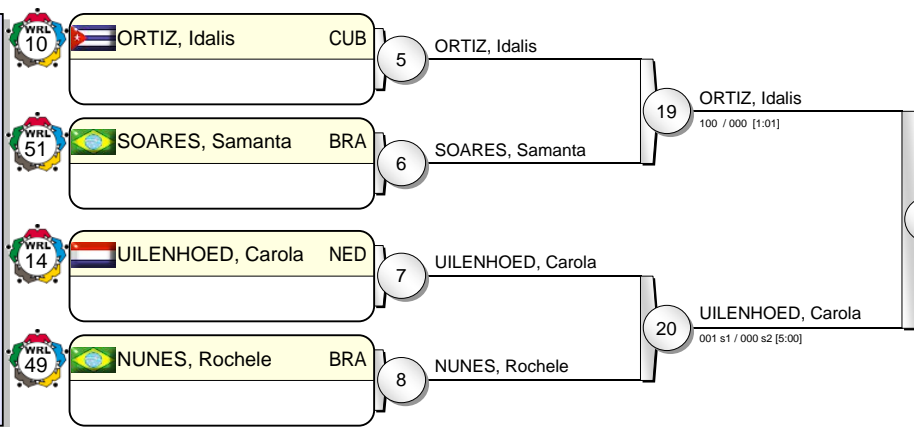

IJF Grand Slam Rio 2010

(BRA Rio de Janeiro, 22-23 May 2010)

-78 kg

24 Judoka

Pool A

Pool B

Pool C

Pool D

IJF Grand Slam Rio 2010

(BRA Rio de Janeiro, 22-23 May 2010)

+78 kg

16 Judoka

Pool A

Pool B

Pool C

Pool D

POLAVDER, Lucija SLO 100 / 000 [1:32] 31

ALTHAMAM, Maria Suelen 020 / 000 s1 [4:30] 30

Results

- | | | |
|---------------------------|-----|--|
| 1. POLAVDER, Lucija | SLO | |
| 2. ALTHAMAM, Maria Suelen | BRA | |
| 3. ORTIZ, Idalis | CUB | |
| 3. SADKOWSKA, Urszula | POL | |
| 5. ZAMBOTTI, Vanessa | MEX | |
| 5. UILENHOED, Carola | NED | |
| 5. QIN, Qian | CHN | |
| 5. SUGIMOTO, Mika | JPN | |