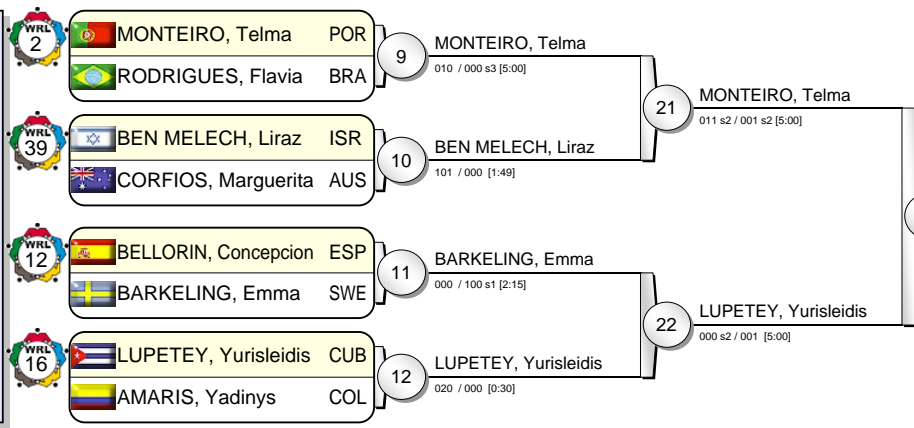

IJF Grand Slam Rio 2010

(BRA Rio de Janeiro, 22-23 May 2010)

-57 kg

31 Judoka

Pool A

Pool B

Pool C

Pool D