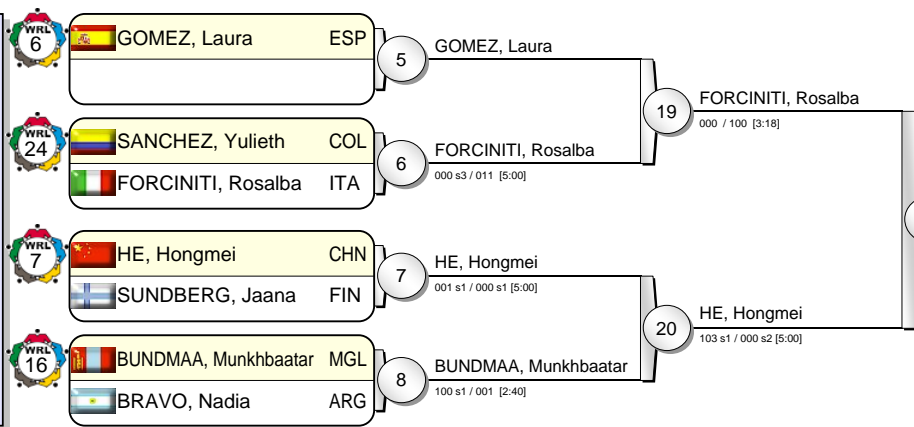

IJF Grand Slam Rio 2010

(BRA Rio de Janeiro, 22-23 May 2010)

-52 kg

28 Judoka

Pool A

Pool B

Pool C

Pool D

IJF Grand Slam Rio 2010

(BRA Rio de Janeiro, 22-23 May 2010)

-57 kg

31 Judoka

Pool A

Pool B

Pool C

Pool D