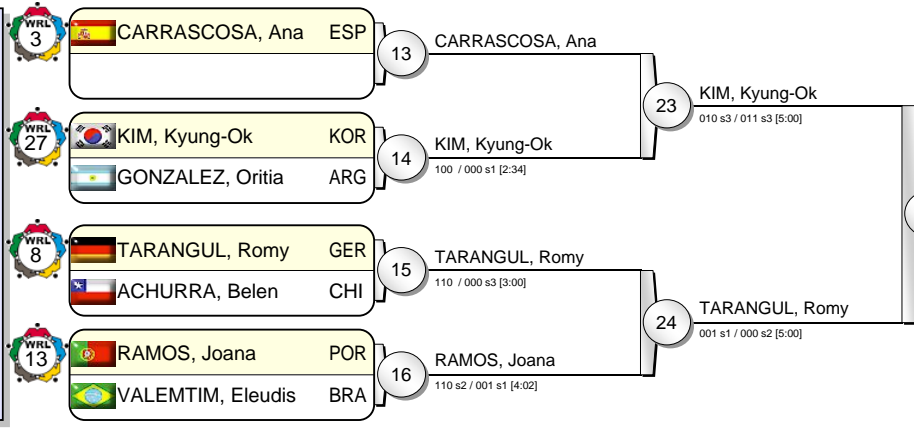

IJF Grand Slam Rio 2010

(BRA Rio de Janeiro, 22-23 May 2010)

-52 kg

28 Judoka

Pool A

Pool B

Pool C

Pool D

IJF Grand Slam Rio 2010

(BRA Rio de Janeiro, 22-23 May 2010)

-57 kg

31 Judoka

Pool A

Pool B

Pool C

Pool D