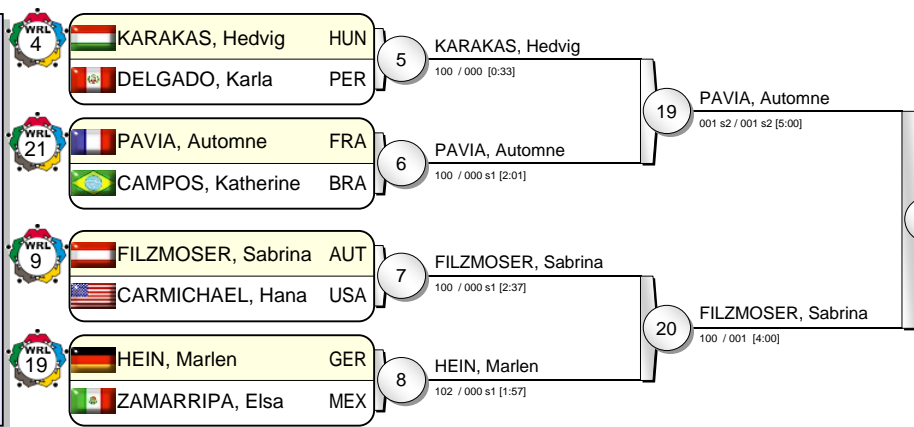

IJF Grand Slam Rio 2010

(BRA Rio de Janeiro, 22-23 May 2010)

-57 kg

31 Judoka

Pool A

Pool B

Pool C

Pool D