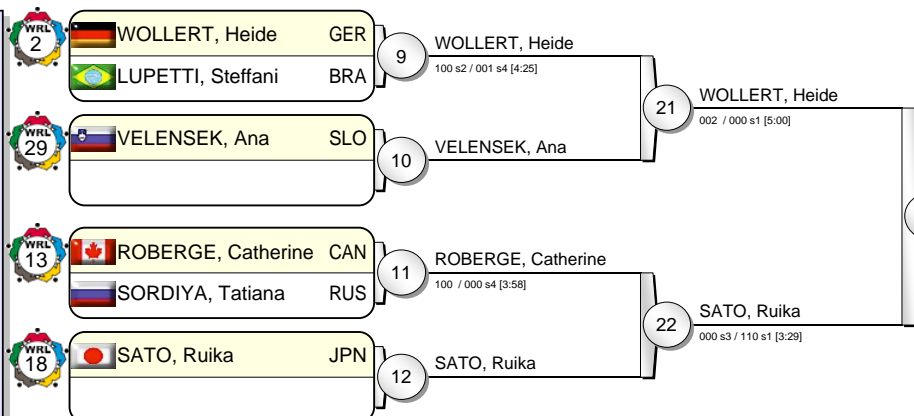

IJF Grand Slam Rio 2010

(BRA Rio de Janeiro, 22-23 May 2010)

-78 kg

24 Judoka

Pool A

Pool B

Pool C

Pool D

Results

- | | | | |
|----|------------------|-----|--|
| 1. | SATO, Ruika | JPN | |
| 2. | OGATA, Akari | JPN | |
| 3. | AGUIAR, Mayra | BRA | |
| 3. | TCHEUMEO, Audrey | FRA | |
| 5. | LEBRUN, Celine | FRA | |
| 5. | MALZAHN, Luise | GER | |
| 5. | WOLLERT, Heide | GER | |
| 5. | HARRISON, Kayla | USA | |

IJF Grand Slam Rio 2010

(BRA Rio de Janeiro, 22-23 May 2010)

+78 kg

16 Judoka

Pool A

Pool B

Pool C

Pool D