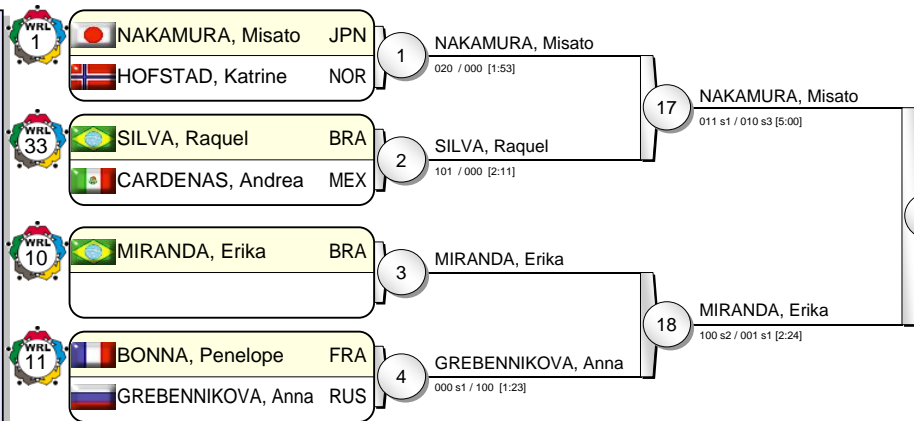

IJF Grand Slam Rio 2010

(BRA Rio de Janeiro, 22-23 May 2010)

-48 kg

26 Judoka

Pool A

Pool B

Pool C

Pool D

FUKUMI, Tomoko JPN 31

Results

- | | | |
|--------------------------|-----|--|
| 1. FUKUMI, Tomoko | JPN | |
| 2. JOSSINET, Frederique | FRA | |
| 3. KONDRATYEVA, Nataliya | RUS | |
| 3. WU, Shugen | CHN | |
| 5. ROSSENEU, Amelie | BEL | |
| 5. LIMA, Taciana | BRA | |
| 5. BOGDANOVA, Liudmila | RUS | |
| 5. MENEZES, Sara | BRA | |

IJF Grand Slam Rio 2010

(BRA Rio de Janeiro, 22-23 May 2010)

-52 kg

28 Judoka

Pool A

Pool B

Pool C

Pool D

IJF Grand Slam Rio 2010

(BRA Rio de Janeiro, 22-23 May 2010)

-57 kg

31 Judoka

Pool A

Pool B

Pool C

Pool D