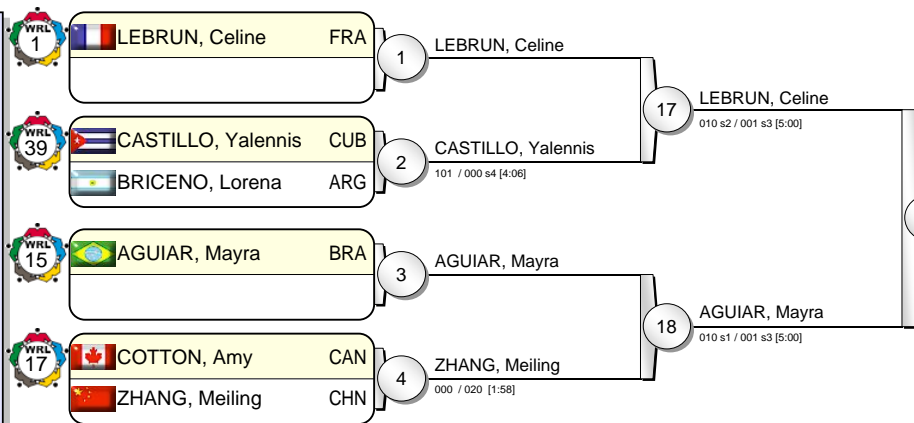

IJF Grand Slam Rio 2010

(BRA Rio de Janeiro, 22-23 May 2010)

-70 kg

18 Judoka

Pool A

Pool B

Pool C

Pool D

DECOSSE, Lucie FRA 31
020 s1 / 000 s3 [4:06]

Results

- | | | |
|---------------------|-----|--|
| 1. DECOSSE, Lucie | FRA | |
| 2. BOSCH, Edith | NED | |
| 3. SRAKA, Rasa | SLO | |
| 3. KUNIHARA, Yoriko | JPN | |
| 5. UENO, Tomoe | JPN | |
| 5. ROBRA, Juliane | SUI | |
| 5. BARBIERI, Erica | ITA | |
| 5. PORTELA, Maria | BRA | |

IJF Grand Slam Rio 2010

(BRA Rio de Janeiro, 22-23 May 2010)

-78 kg

24 Judoka

Pool A

Pool B

Pool C

Pool D