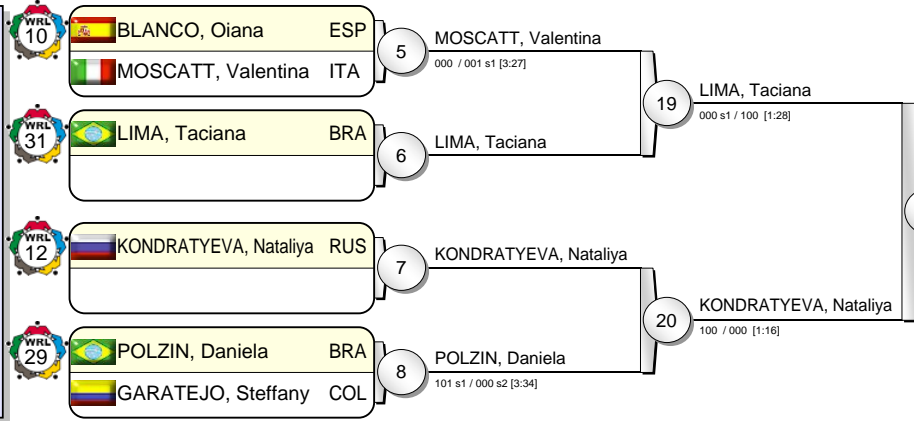

IJF Grand Slam Rio 2010

(BRA Rio de Janeiro, 22-23 May 2010)

-48 kg

26 Judoka

Pool A

Pool B

Pool C

Pool D

FUKUMI, Tomoko JPN 31

Results

- | | | |
|--------------------------|-----|--|
| 1. FUKUMI, Tomoko | JPN | |
| 2. JOSSINET, Frederique | FRA | |
| 3. KONDRATYEVA, Nataliya | RUS | |
| 3. WU, Shugen | CHN | |
| 5. ROSSENEU, Amelie | BEL | |
| 5. LIMA, Taciana | BRA | |
| 5. BOGDANOVA, Liudmila | RUS | |
| 5. MENEZES, Sara | BRA | |

IJF Grand Slam Rio 2010

(BRA Rio de Janeiro, 22-23 May 2010)

-52 kg

28 Judoka

Pool A

Pool B

Pool C

Pool D