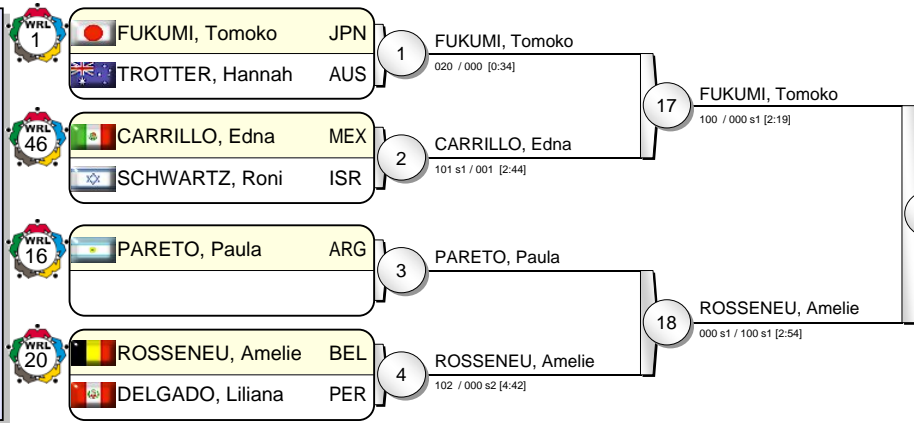

IJF Grand Slam Rio 2010

(BRA Rio de Janeiro, 22-23 May 2010)

-48 kg

26 Judoka

Pool A

Pool B

Pool C

Pool D

IJF Grand Slam Rio 2010

(BRA Rio de Janeiro, 22-23 May 2010)

-52 kg

28 Judoka

Pool A

Pool B

Pool C

Pool D