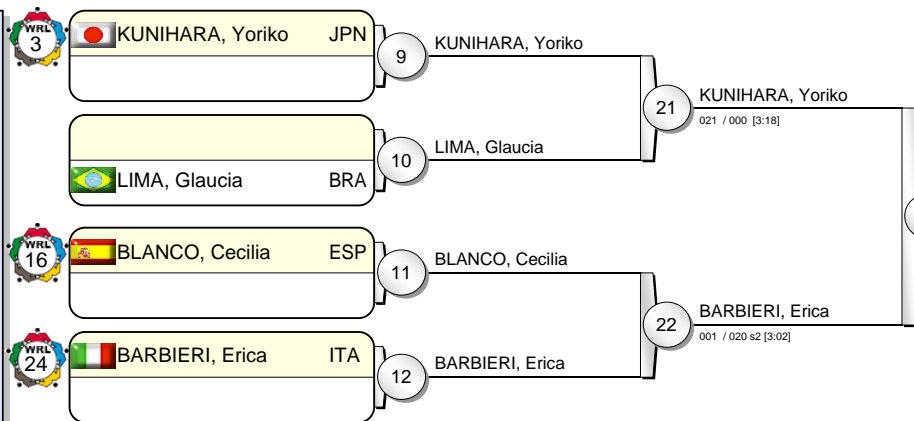

IJF Grand Slam Rio 2010

(BRA Rio de Janeiro, 22-23 May 2010)

-63 kg

23 Judoka

Results

- | | | |
|---------------------|-----|--|
| 1. UENO, Yoshie | JPN | |
| 2. LABAZINA, Marta | RUS | |
| 3. SILVA, Mariana | BRA | |
| 3. MALZAHN, Claudia | GER | |
| 5. ABEL, Yaritza | CUB | |
| 5. ZOLNIR, Urska | SLO | |
| 5. GERBI, Yarden | ISR | |
| 5. XU, Lili | CHN | |

IJF Grand Slam Rio 2010

(BRA Rio de Janeiro, 22-23 May 2010)

-70 kg

18 Judoka

Pool A

Pool B

Pool C

Pool D

IJF Grand Slam Rio 2010

(BRA Rio de Janeiro, 22-23 May 2010)

-78 kg

24 Judoka

Pool A

Pool B

Pool C

Pool D