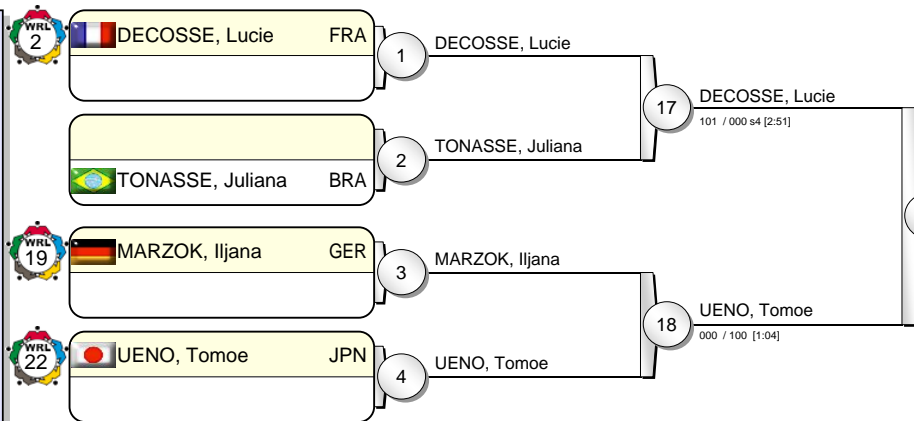

IJF Grand Slam Rio 2010

(BRA Rio de Janeiro, 22-23 May 2010)

-57 kg

31 Judoka

Pool A

Pool B

Pool C

Pool D

IJF Grand Slam Rio 2010

(BRA Rio de Janeiro, 22-23 May 2010)

-63 kg

23 Judoka

Results

- | | | |
|---------------------|-----|--|
| 1. UENO, Yoshie | JPN | |
| 2. LABAZINA, Marta | RUS | |
| 3. SILVA, Mariana | BRA | |
| 3. MALZAHN, Claudia | GER | |
| 5. ABEL, Yaritza | CUB | |
| 5. ZOLNIR, Urska | SLO | |
| 5. GERBI, Yarden | ISR | |
| 5. XU, Lili | CHN | |

IJF Grand Slam Rio 2010

(BRA Rio de Janeiro, 22-23 May 2010)

-70 kg

18 Judoka

Pool A

Pool B

Pool C

Pool D