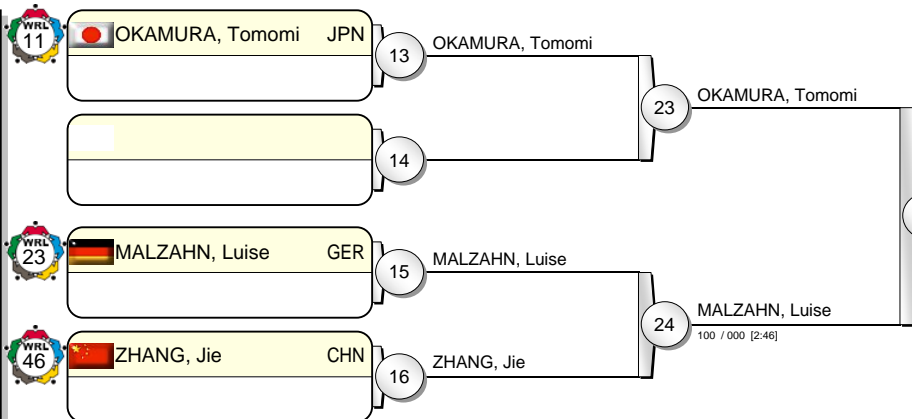

Grand Prix Qingdao 2010

(CHN Qingdao, 17-18 Dec 2010)

-78 kg

15 Judoka

Pool A

Pool B

Pool C

Pool D