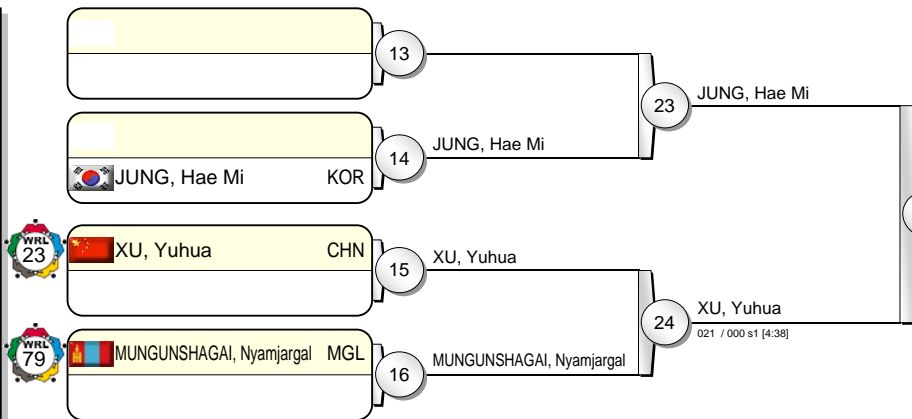

Grand Prix Qingdao 2010

(CHN Qingdao, 17-18 Dec 2010)

-63 kg

13 Judoka

Pool A

Pool B

Pool C

Pool D

KOZAWA, Rina JPN 31
000 s1 / 010 [5:00]

GERBI, Yarden 29
000 s1 / 100 [3:08]

GERBI, Yarden 26
100 s1 / 001 s1 [4:34]

KOZAWA, Rina 30
100 / 000 [1:50]

XU, Yuhua 28
000 / 010 [5:00]

Results

- | | | |
|-----------------------|-----|--|
| 1. KOZAWA, Rina | JPN | |
| 2. GERBI, Yarden | ISR | |
| 3. LIN, Meiling | CHN | |
| 3. XU, Yuhua | CHN | |
| 5. EMANE, Gevrise | FRA | |
| 5. TRAJDOS, Martyna | GER | |
| 5. SCHLESINGER, Alice | ISR | |
| 5. JUNG, Hae Mi | KOR | |