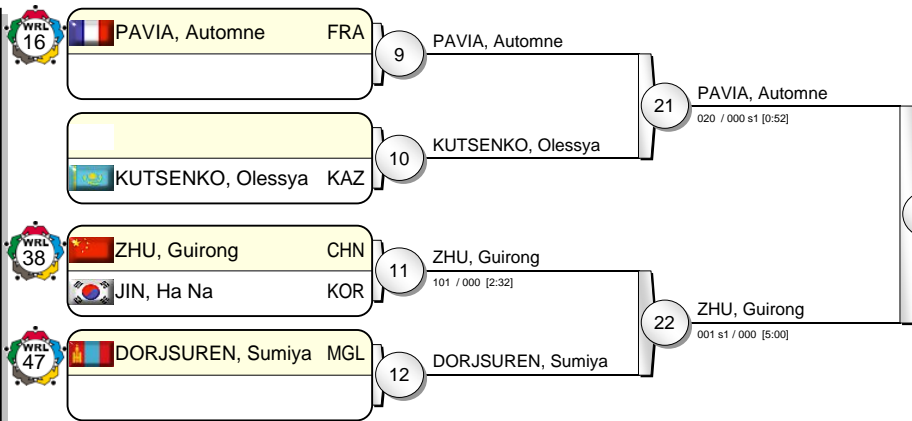

Grand Prix Qingdao 2010

(CHN Qingdao, 17-18 Dec 2010)

-57 kg

19 Judoka

Pool A

Pool B

Pool C

Pool D