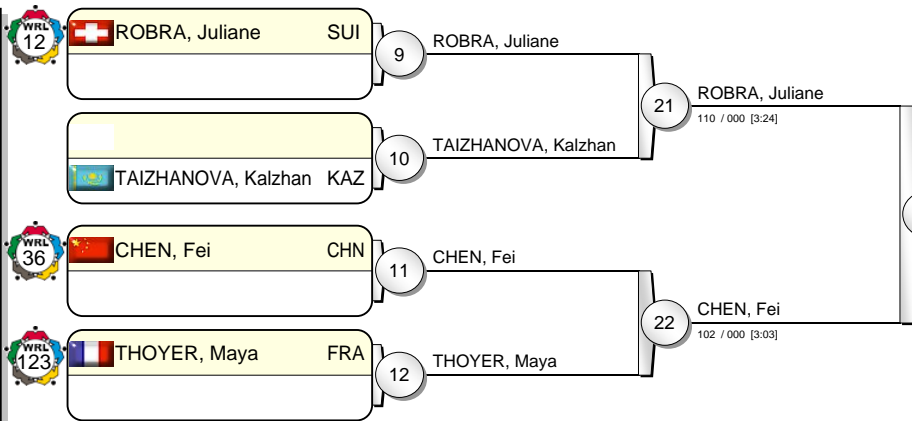

KOZAWA, Rina JPN 31
000 s1 / 010 [5:00]

GERBI, Yarden 29
000 s1 / 100 [3:08]

GERBI, Yarden 26
100 s1 / 001 s1 [4:34]

KOZAWA, Rina 30
100 / 000 [1:50]

XU, Yuhua 28
000 / 010 [5:00]

Results

- | | | |
|-----------------------|-----|--|
| 1. KOZAWA, Rina | JPN | |
| 2. GERBI, Yarden | ISR | |
| 3. LIN, Meiling | CHN | |
| 3. XU, Yuhua | CHN | |
| 5. EMANE, Gevrise | FRA | |
| 5. TRAJDOS, Martyna | GER | |
| 5. SCHLESINGER, Alice | ISR | |
| 5. JUNG, Hae Mi | KOR | |

Grand Prix Qingdao 2010

(CHN Qingdao, 17-18 Dec 2010)

-70 kg

15 Judoka

Pool A

Pool B

Pool C

Pool D