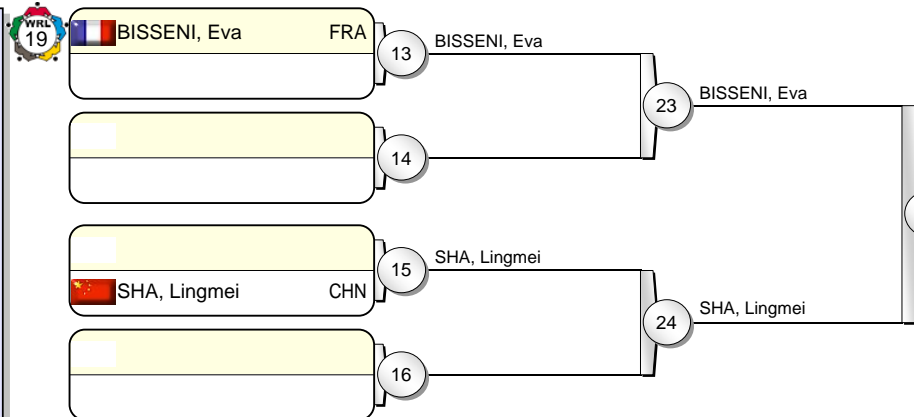

Grand Prix Qingdao 2010

(CHN Qingdao, 17-18 Dec 2010)

+78 kg

7 Judoka

Pool A

Pool B

Pool C

Pool D