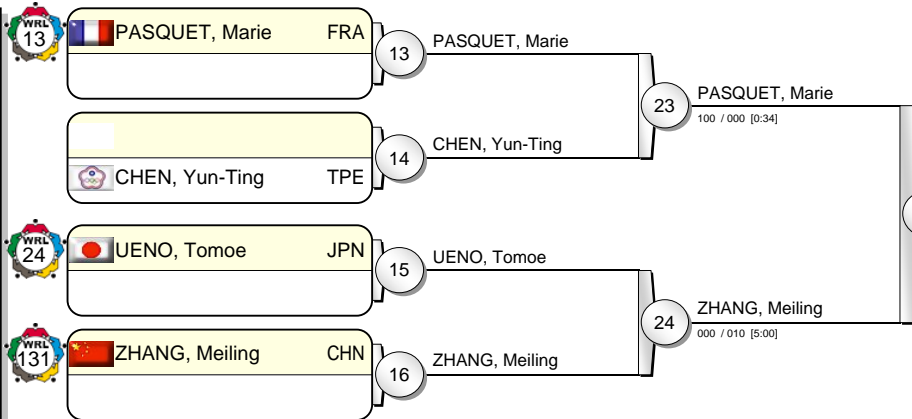

Grand Prix Qingdao 2010

(CHN Qingdao, 17-18 Dec 2010)

-70 kg

15 Judoka

Pool A

Pool B

Pool C

Pool D