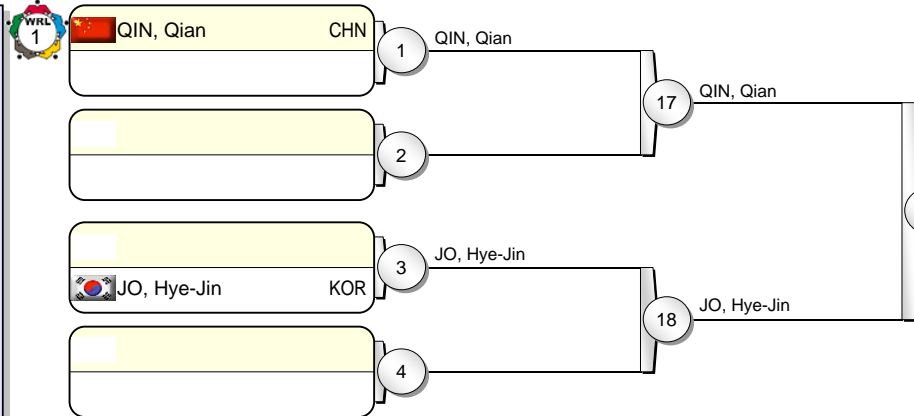

YANG, Xiuli CHN 100 / 000 [1:51] 31

Results

- | | | | |
|----|--------------------|-----|--|
| 1. | YANG, Xiuli | CHN | |
| 2. | OKAMURA, Tomomi | JPN | |
| 3. | VERKERK, Marhinde | NED | |
| 3. | HEISE, Annika | GER | |
| 5. | ZHANG, Zehui | CHN | |
| 5. | ROBERGE, Catherine | CAN | |
| 5. | TCHEUMEO, Audrey | FRA | |
| 5. | MALZAHN, Luise | GER | |

Grand Prix Qingdao 2010

(CHN Qingdao, 17-18 Dec 2010)

+78 kg

7 Judoka

Pool A

Pool B

Pool C

Pool D