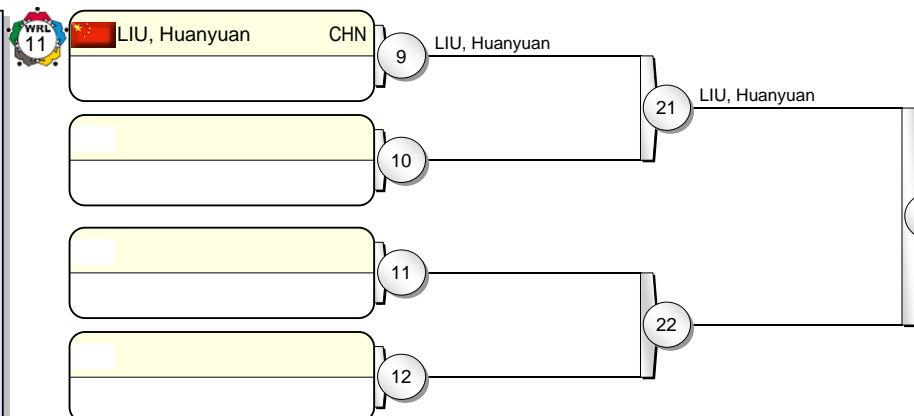

Grand Prix Qingdao 2010

(CHN Qingdao, 17-18 Dec 2010)

+78 kg

7 Judoka

Pool A

Pool B

Pool C

Pool D