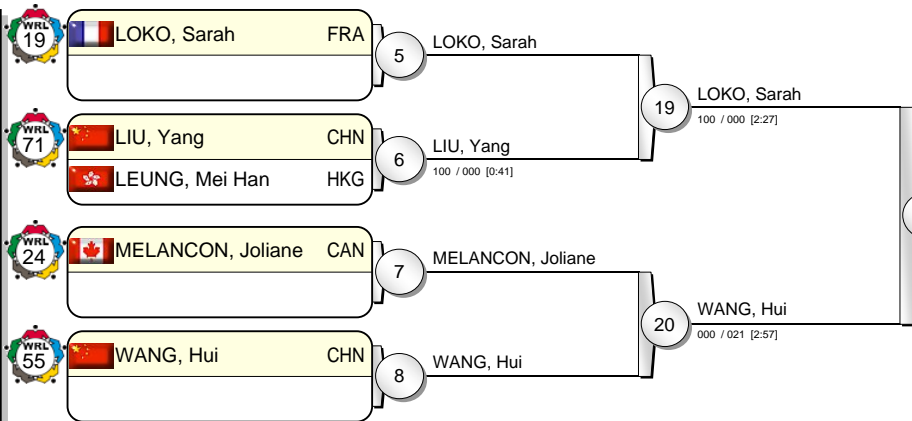

Grand Prix Qingdao 2010

(CHN Qingdao, 17-18 Dec 2010)

-57 kg

19 Judoka

Pool A

Pool B

Pool C

Pool D