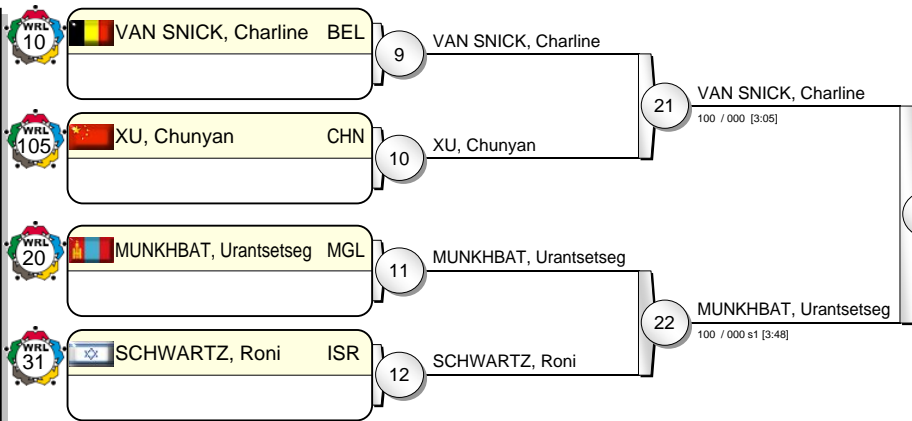

Grand Prix Qingdao 2010

(CHN Qingdao, 17-18 Dec 2010)

-48 kg

17 Judoka

Pool A

Pool B

Pool C

Pool D