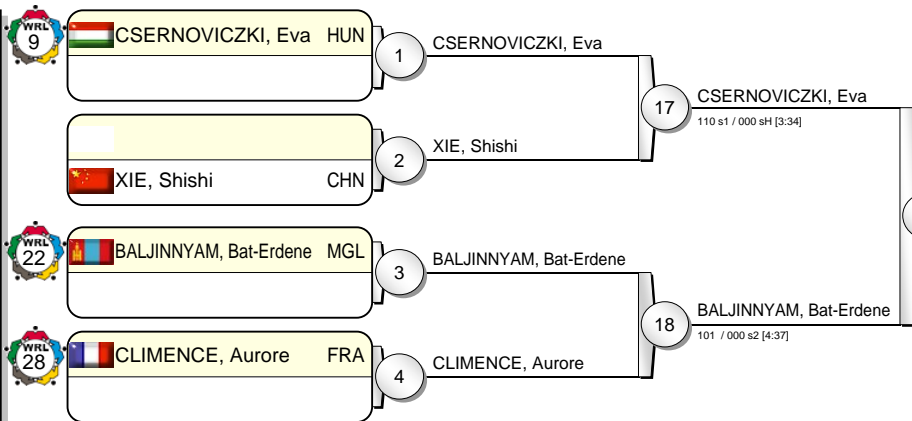

Grand Prix Qingdao 2010

(CHN Qingdao, 17-18 Dec 2010)

-48 kg

17 Judoka

Pool A

Pool B

Pool C

Pool D