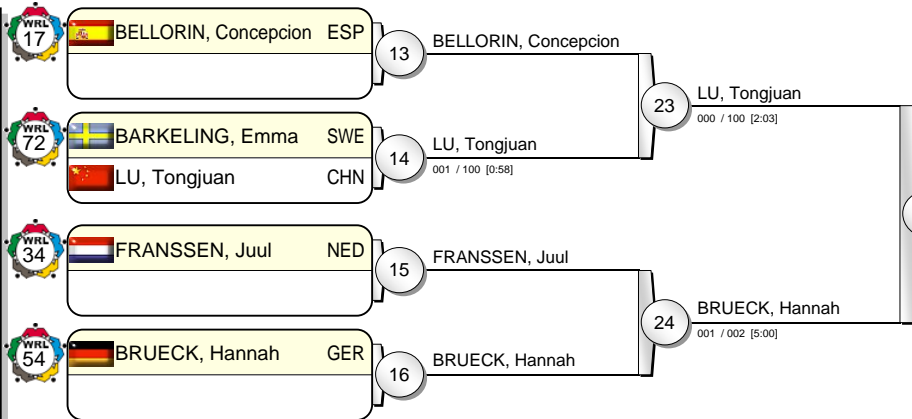

Grand Prix Qingdao 2010

(CHN Qingdao, 17-18 Dec 2010)

-57 kg

19 Judoka

Pool A

Pool B

Pool C

Pool D