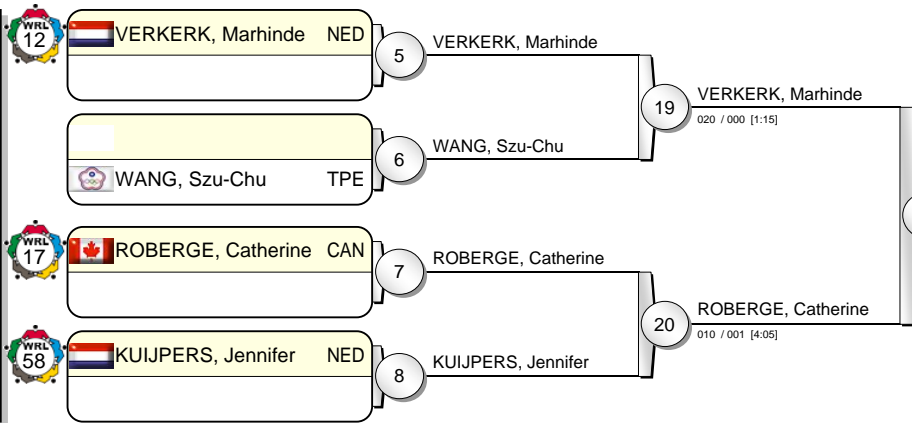

Grand Prix Qingdao 2010

(CHN Qingdao, 17-18 Dec 2010)

-78 kg

15 Judoka

Pool A

Pool B

Pool C

Pool D