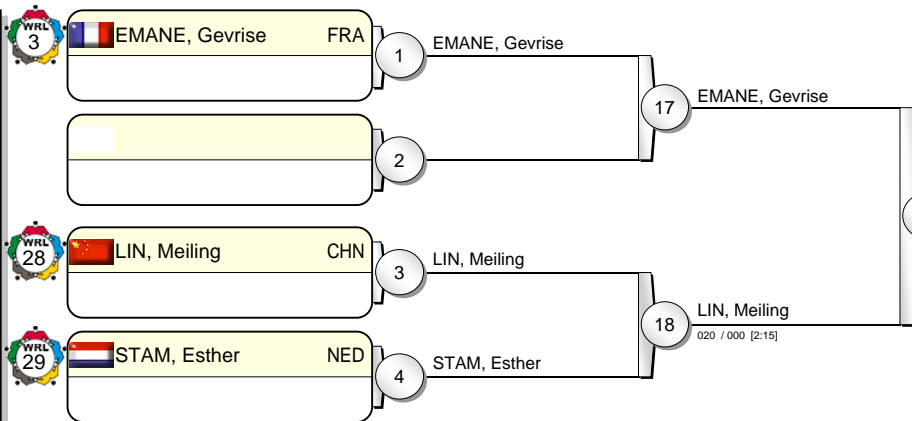

UDAKA, Nae (JPN) 100 / 000 [0:26] 31

Results

- | | | |
|----------------------|-----|--|
| 1. UDAKA, Nae | JPN | |
| 2. PAVIA, Automne | FRA | |
| 3. LOKO, Sarah | FRA | |
| 3. BRUECK, Hannah | GER | |
| 5. DIEMEER, Michelle | NED | |
| 5. WANG, Hui | CHN | |
| 5. ZHU, Guirong | CHN | |
| 5. LU, Tongjuan | CHN | |

Grand Prix Qingdao 2010

(CHN Qingdao, 17-18 Dec 2010)

-63 kg

13 Judoka

Pool A

Pool B

Pool C

Pool D