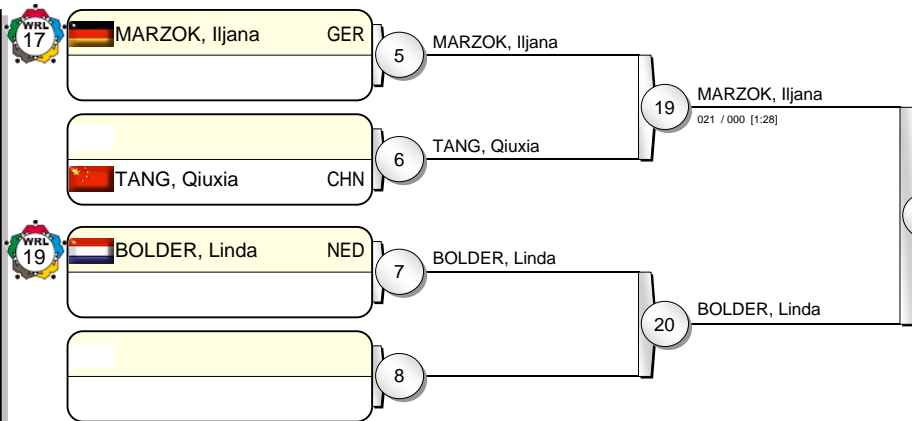

Grand Prix Qingdao 2010

(CHN Qingdao, 17-18 Dec 2010)

-70 kg

15 Judoka

Pool A

Pool B

Pool C

Pool D