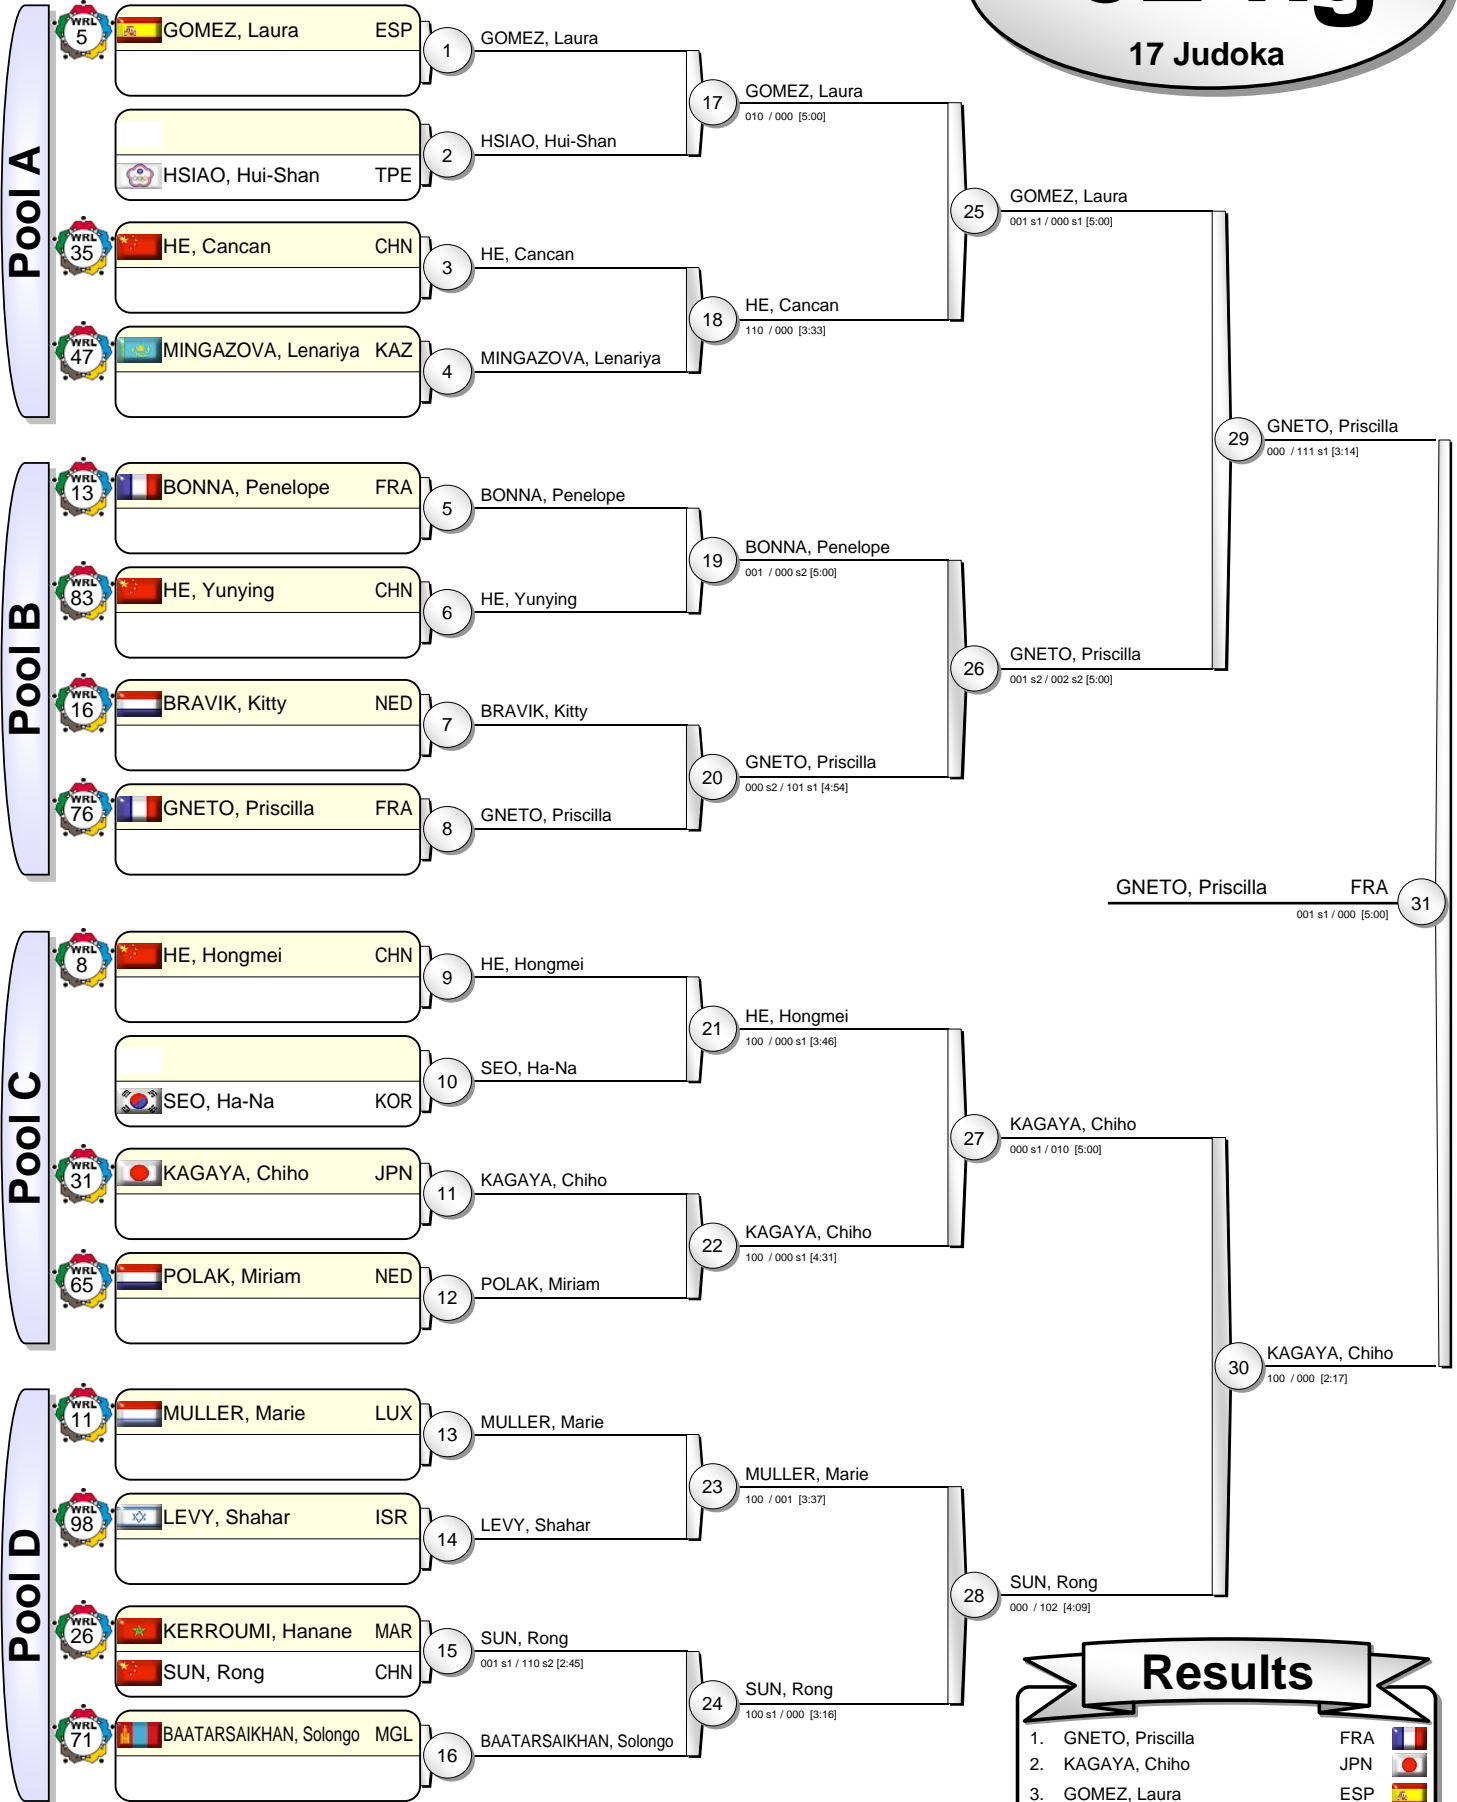

Grand Prix Qingdao 2010

(CHN Qingdao, 17-18 Dec 2010)

-52 kg

17 Judoka

GNETO, Priscilla FRA 31
001 s1 / 000 [5:00]

Results

1. GNETO, Priscilla FRA
2. KAGAYA, Chiho JPN
3. GOMEZ, Laura ESP
4. SUN, Rong CHN
5. HE, Cancan CHN
6. BONNA, Penelope FRA
7. HE, Hongmei CHN
8. MULLER, Marie LUX