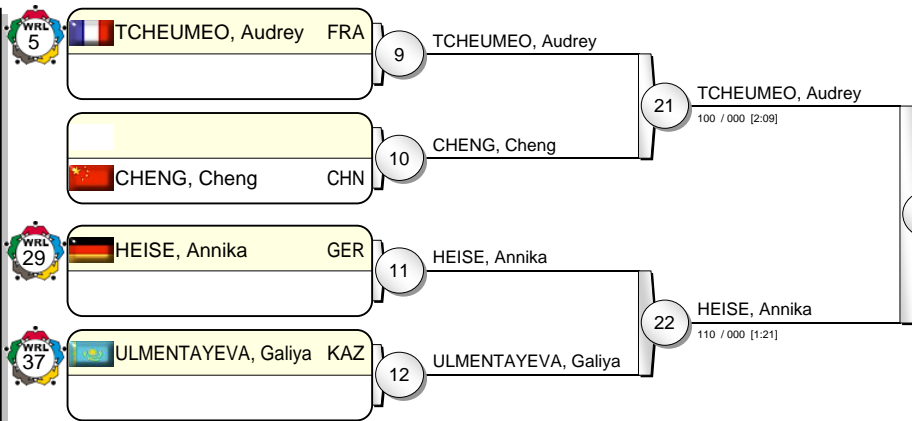

Grand Prix Qingdao 2010

(CHN Qingdao, 17-18 Dec 2010)

-78 kg

15 Judoka

Pool A

Pool B

Pool C

Pool D