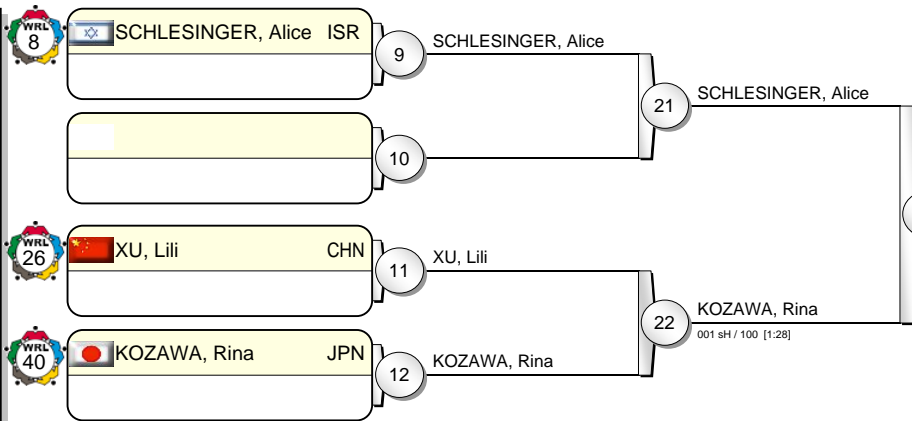

Grand Prix Qingdao 2010

(CHN Qingdao, 17-18 Dec 2010)

-63 kg

13 Judoka

Pool A

Pool B

Pool C

Pool D