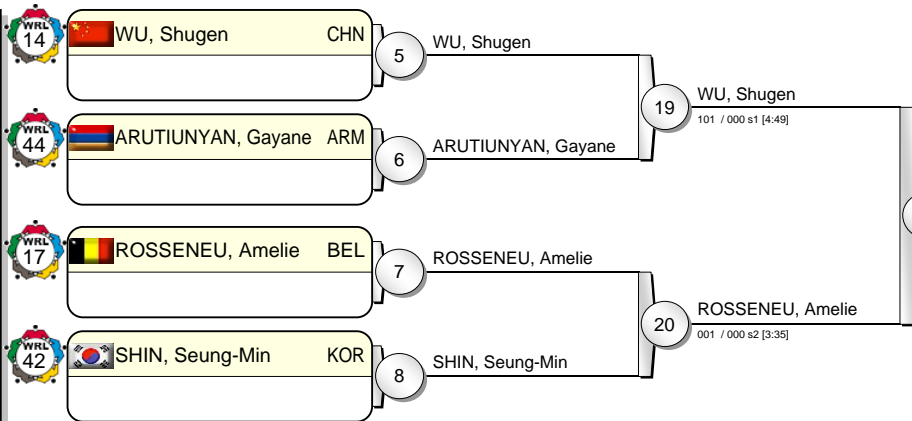

Grand Prix Qingdao 2010

(CHN Qingdao, 17-18 Dec 2010)

-48 kg

17 Judoka

Pool A

Pool B

Pool C

Pool D