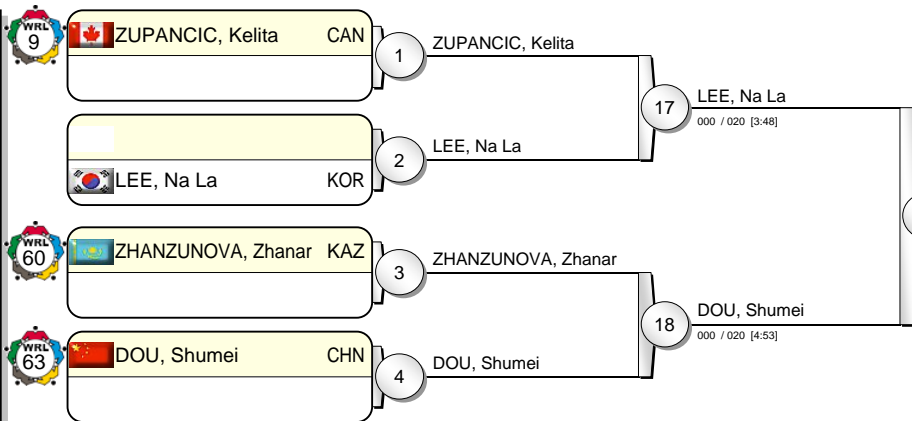

KOZAWA, Rina JPN 31
000 s1 / 010 [5:00]

GERBI, Yarden 29
000 s1 / 100 [3:08]

GERBI, Yarden 26
100 s1 / 001 s1 [4:34]

KOZAWA, Rina 30
100 / 000 [1:50]

XU, Yuhua 28
000 / 010 [5:00]

Results

- | | | |
|-----------------------|-----|--|
| 1. KOZAWA, Rina | JPN | |
| 2. GERBI, Yarden | ISR | |
| 3. LIN, Meiling | CHN | |
| 3. XU, Yuhua | CHN | |
| 5. EMANE, Gevrise | FRA | |
| 5. TRAJDOS, Martyna | GER | |
| 5. SCHLESINGER, Alice | ISR | |
| 5. JUNG, Hae Mi | KOR | |

Grand Prix Qingdao 2010

(CHN Qingdao, 17-18 Dec 2010)

-70 kg

15 Judoka

Pool A

Pool B

Pool C

Pool D