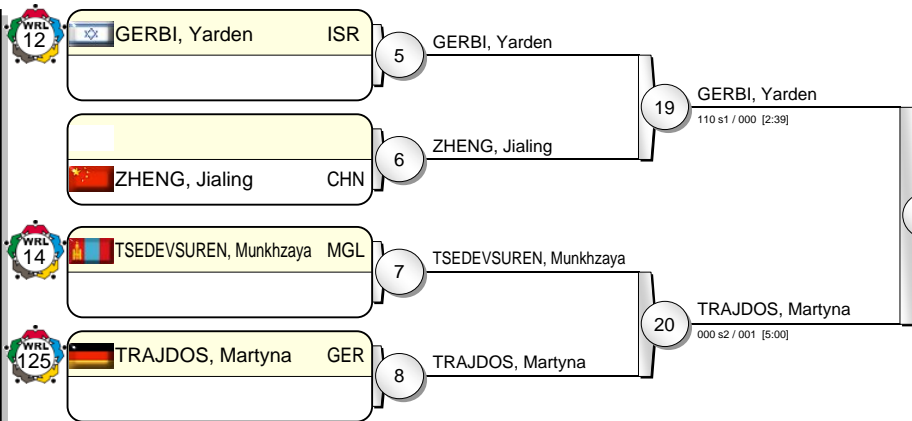

Grand Prix Qingdao 2010

(CHN Qingdao, 17-18 Dec 2010)

-63 kg

13 Judoka

Pool A

Pool B

Pool C

Pool D

KOZAWA, Rina JPN 31
000 s1 / 010 [5:00]

GERBI, Yarden 29
000 s1 / 100 [3:08]

GERBI, Yarden 26
100 s1 / 001 s1 [4:34]

KOZAWA, Rina 30
100 / 000 [1:50]

XU, Yuhua 28
000 / 010 [5:00]

Results

- | | | |
|-----------------------|-----|--|
| 1. KOZAWA, Rina | JPN | |
| 2. GERBI, Yarden | ISR | |
| 3. LIN, Meiling | CHN | |
| 3. XU, Yuhua | CHN | |
| 5. EMANE, Gevrise | FRA | |
| 5. TRAJDOS, Martyna | GER | |
| 5. SCHLESINGER, Alice | ISR | |
| 5. JUNG, Hae Mi | KOR | |