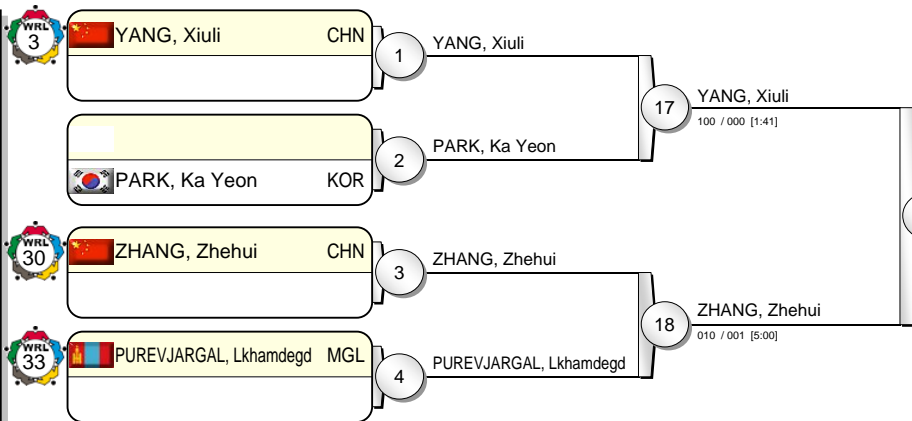

Grand Prix Qingdao 2010

(CHN Qingdao, 17-18 Dec 2010)

-78 kg

15 Judoka

Pool A

Pool B

Pool C

Pool D