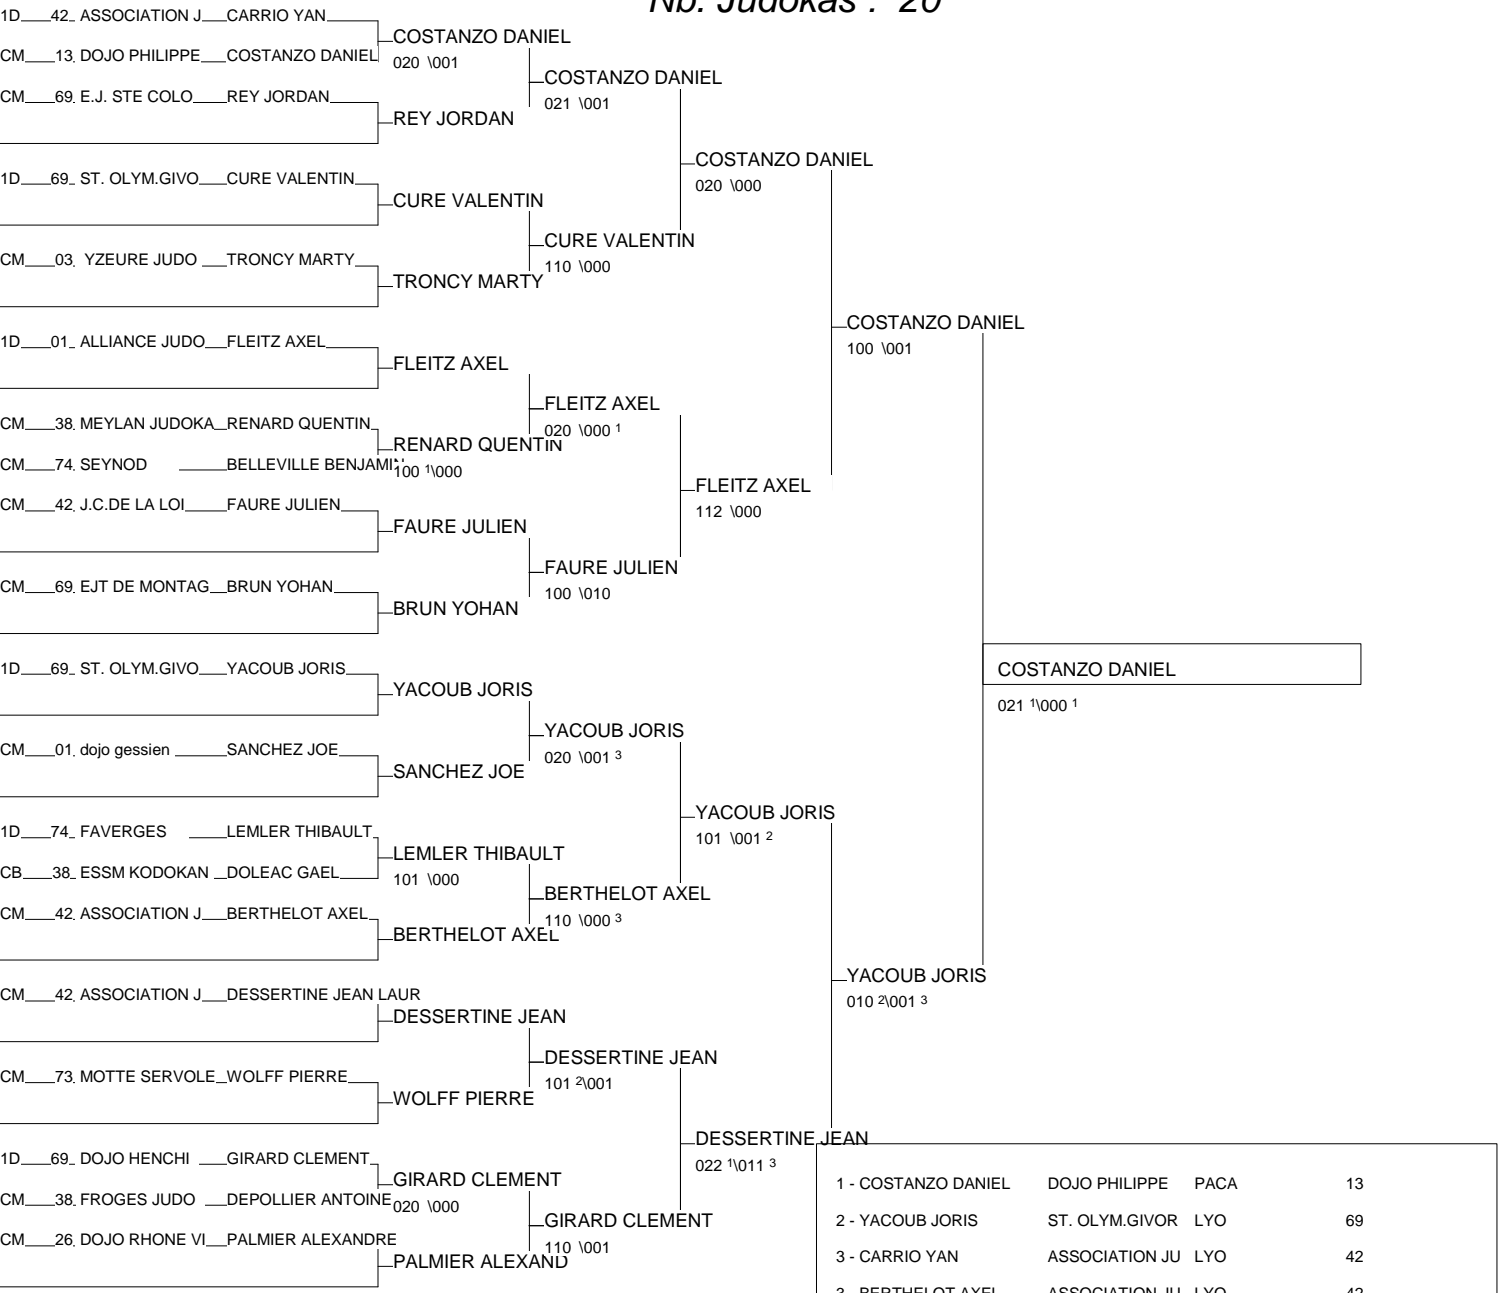

1 - COSTANZO DANIEL	DOJO PHILIPPE	PACA	13
2 - YACOB JORIS	ST. OLYM.GIVOR	LYO	69
3 - CARRIO YAN	ASSOCIATION JU	LYO	42
3 - BERTHELOT AXEL	ASSOCIATION JU	LYO	42
5 - DESSERTINE JEAN LAU	ASSOCIATION JU	LYO	42
5 - FLEITZ AXEL	ALLIANCE JUDO	LYO	01
7 - RENARD QUENTIN	MEYLAN JUDOKANDS		38
7 - WOLFF PIERRE	MOTTE SERVOLEXDS		73