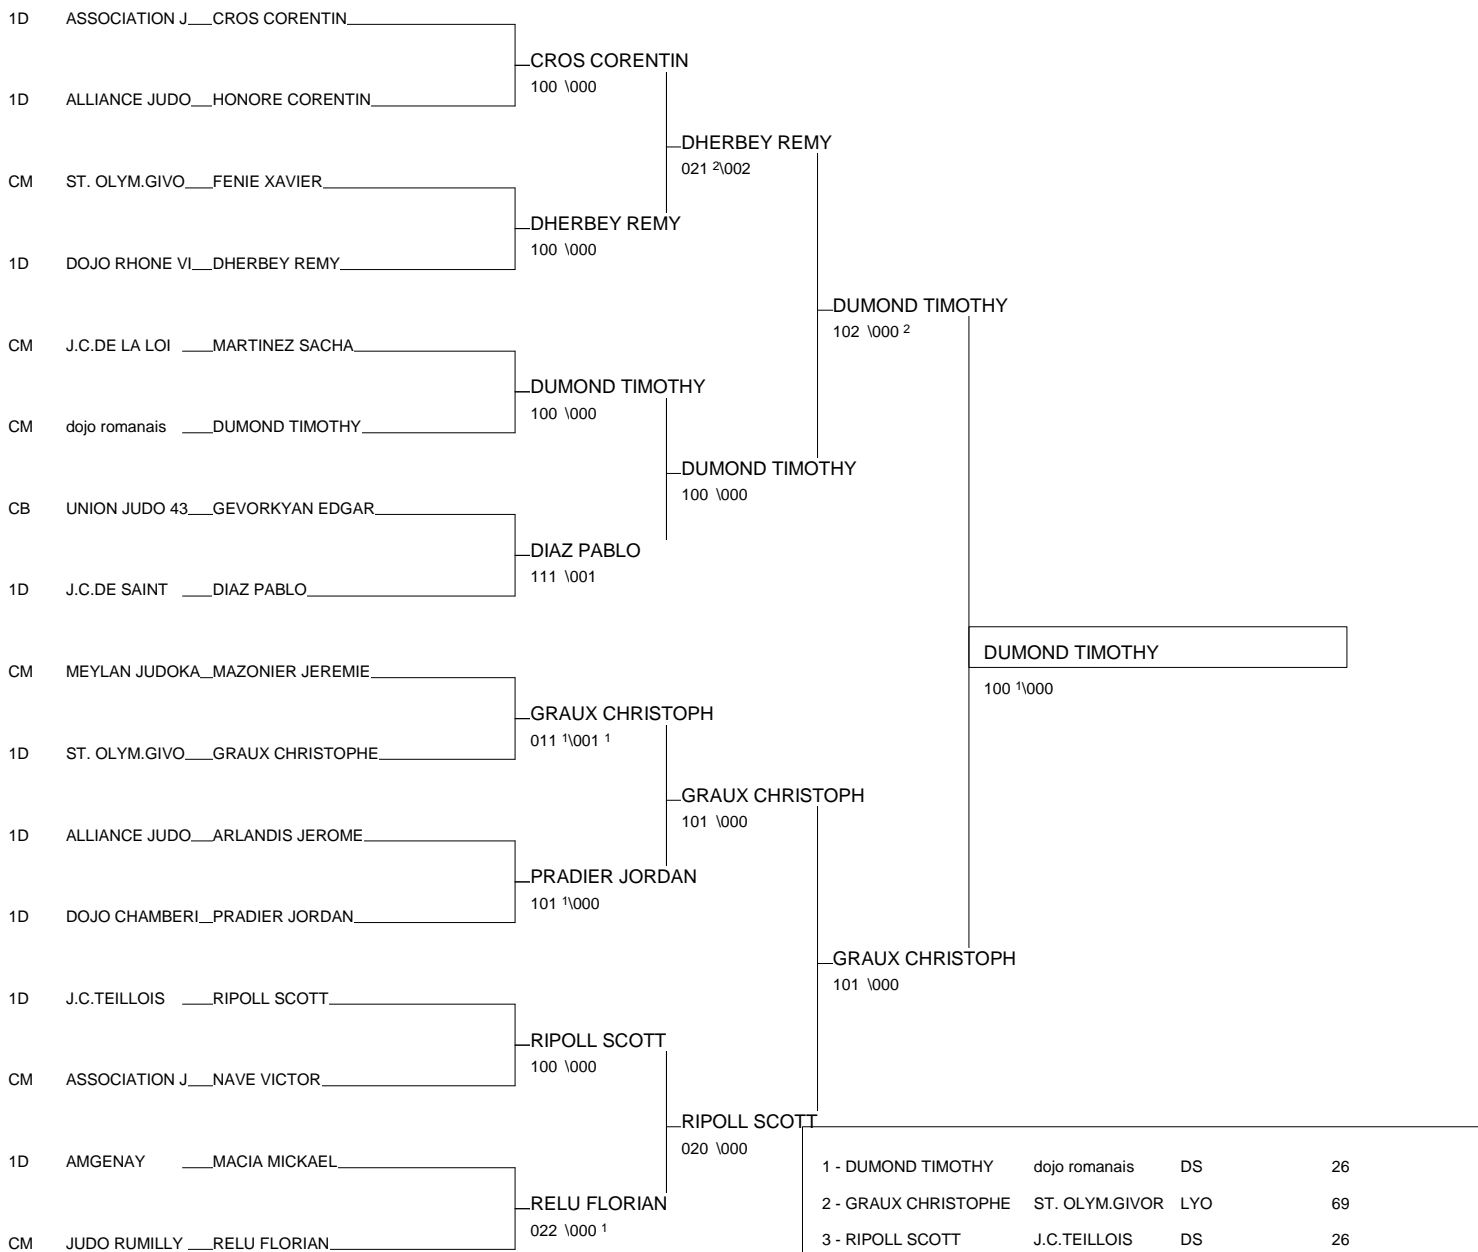

1/2 F CAD MF LYON 09 10

LYON 06/03/2010-06/03/2010

Cat. -66

Nb. Judokas : 16