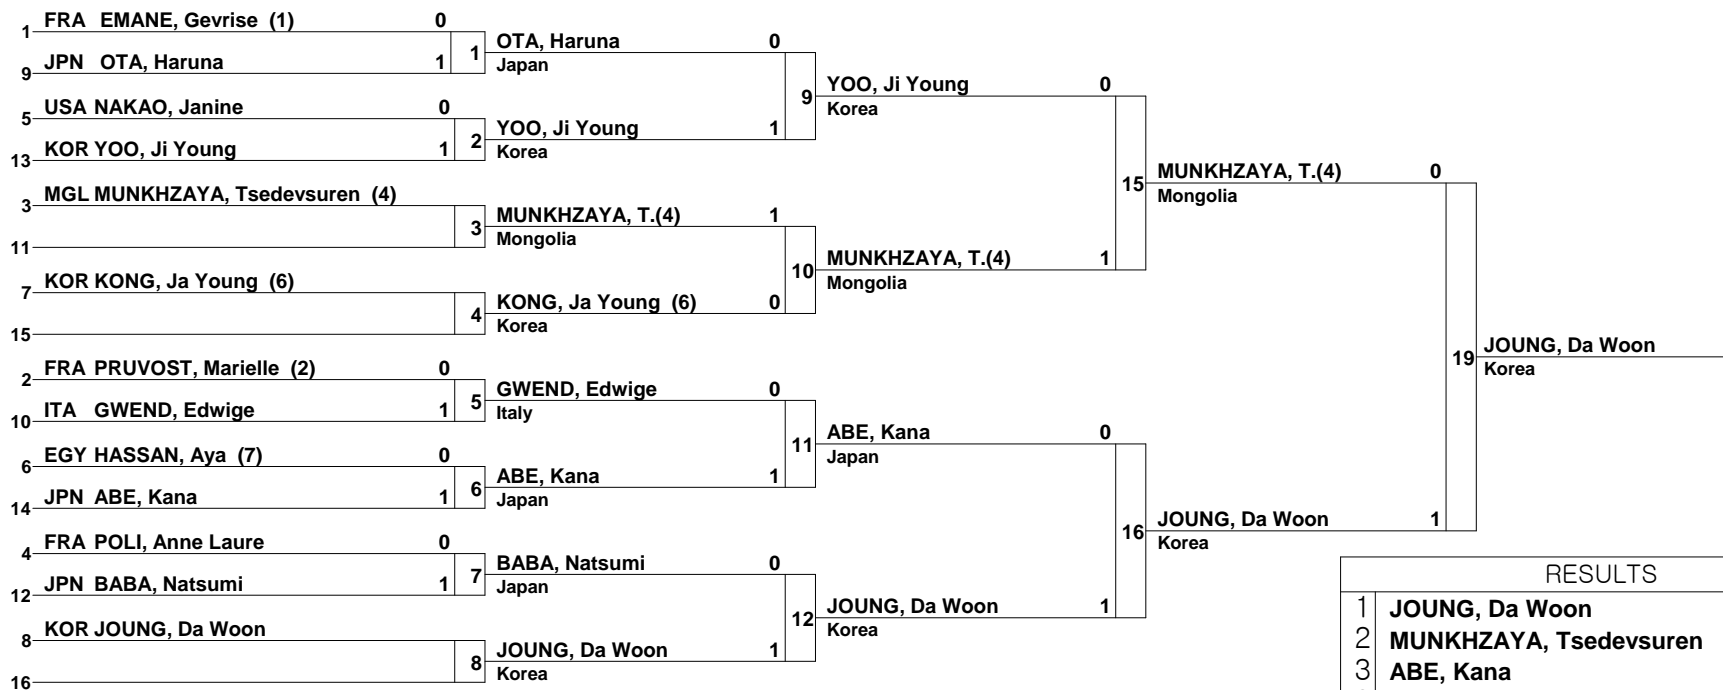

KOREA JUDO ASSOCIATION *2009 KRA Korea Worldcup Int'l Judo Tournament*
Weight category: individual -63 kg

-63 kg
(13 competitors)