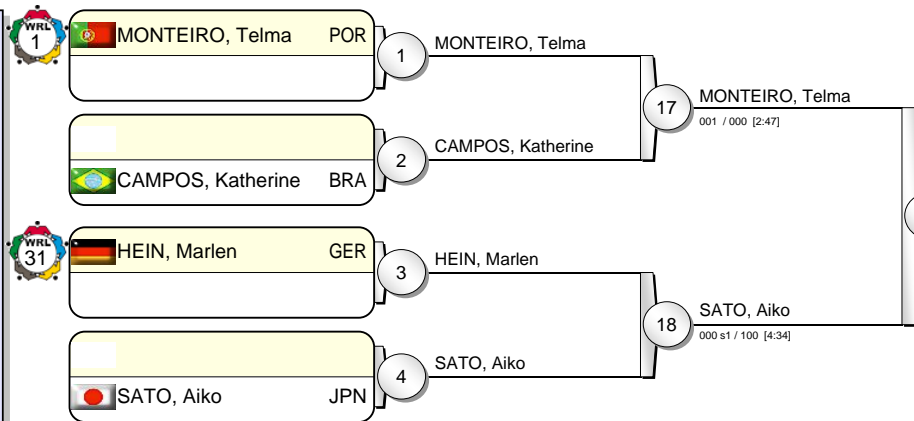

IJF Grand Slam Rio 2009

(BRA Rio de Janeiro, 04-05 July 2009)

-57 kg

17 Judoka

Pool A