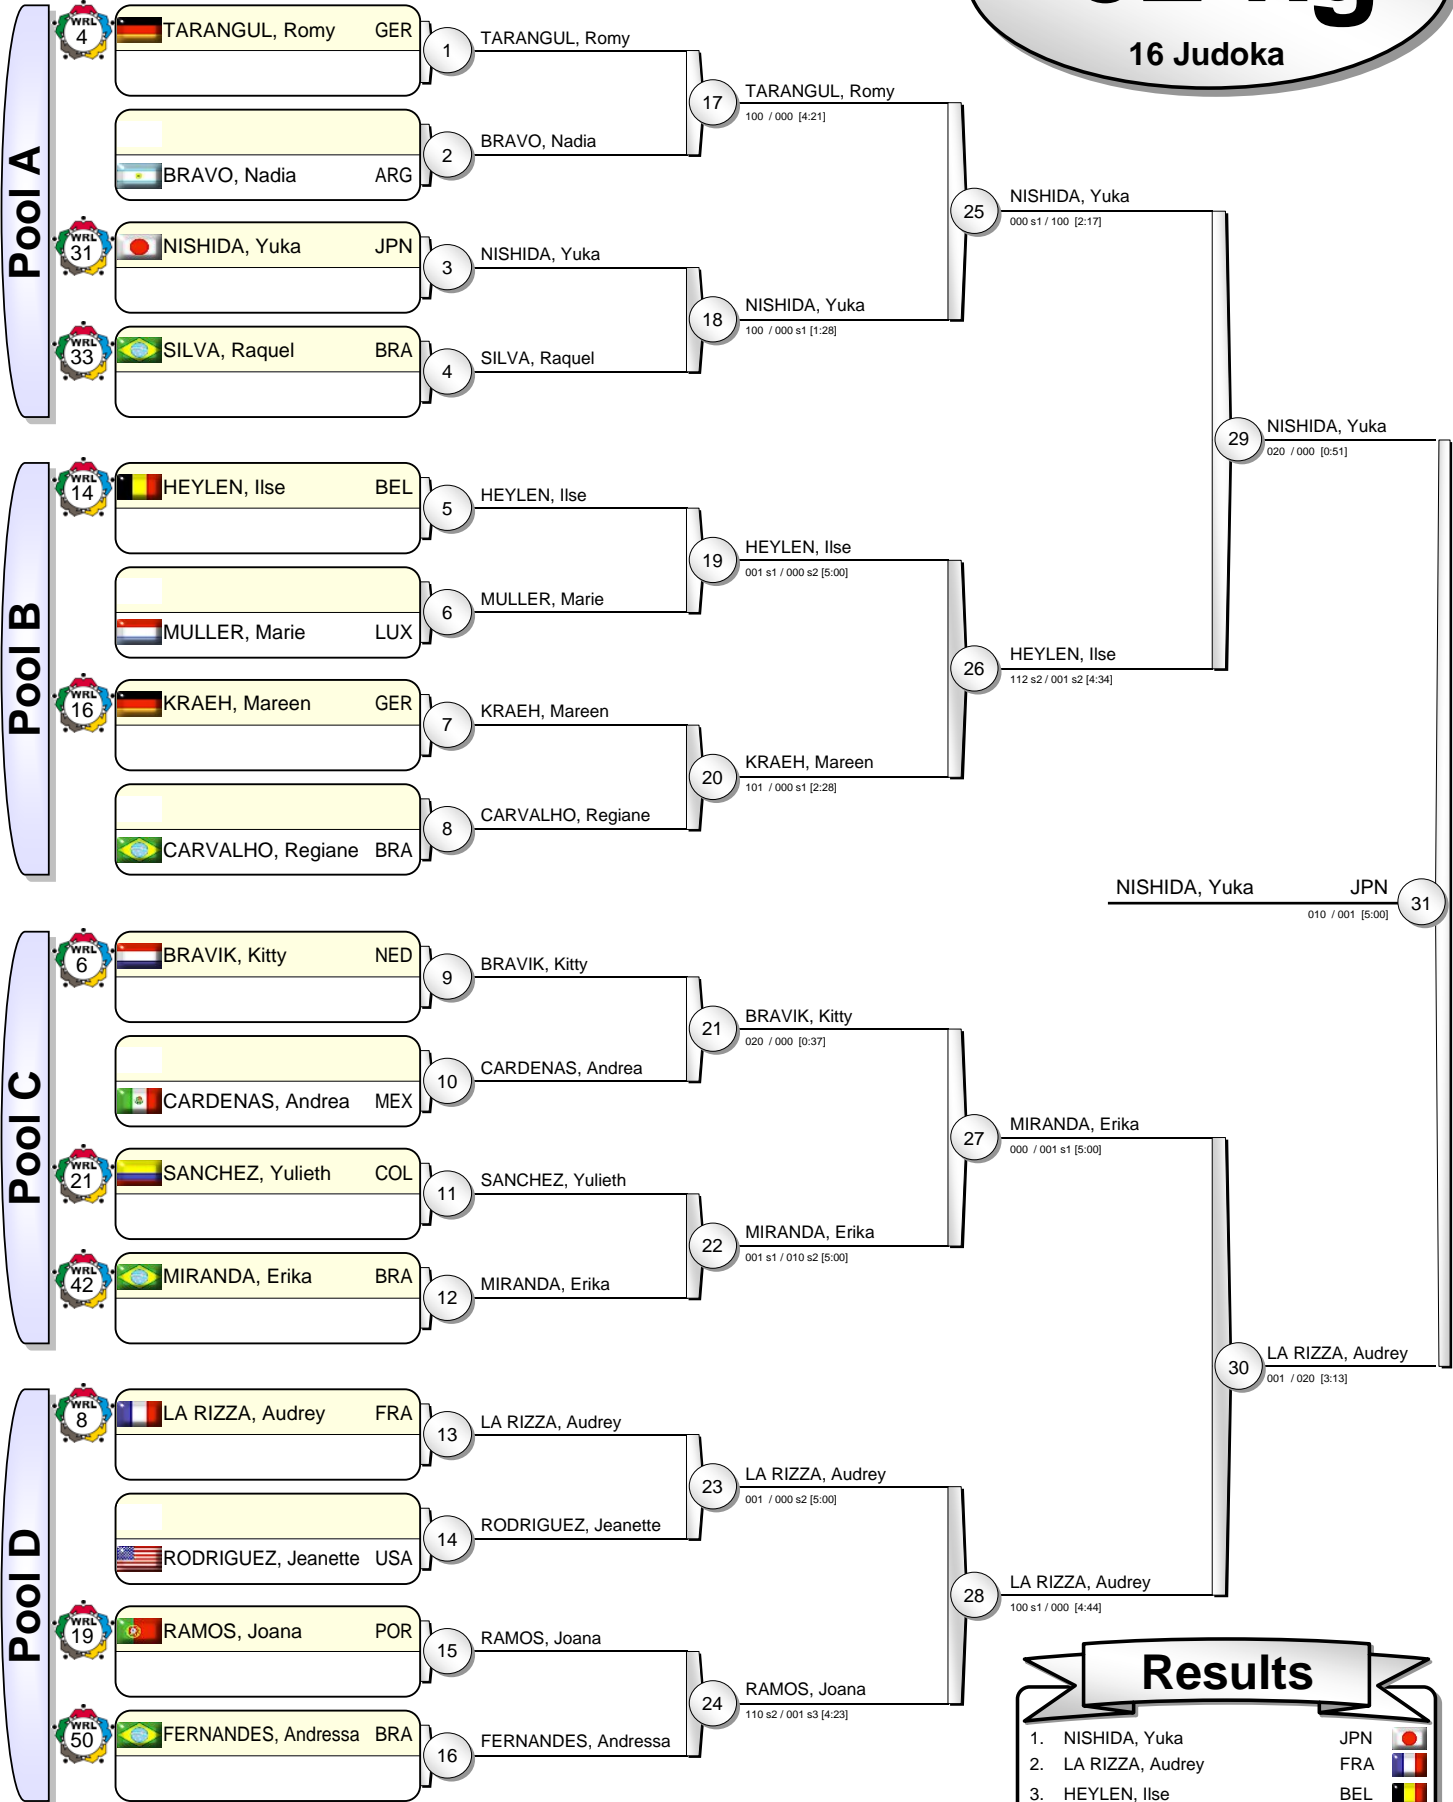

IJF Grand Slam Rio 2009

(BRA Rio de Janeiro, 04-05 July 2009)

-52 kg

16 Judoka

NISHIDA, Yuka JPN 31
010 / 001 [5:00]

LA RIZZA, Audrey 30
001 / 020 [3:13]

Results

1. NISHIDA, Yuka	JPN	
2. LA RIZZA, Audrey	FRA	
3. HEYLEN, Ilse	BEL	
3. MIRANDA, Erika	BRA	
5. TARANGUL, Romy	GER	
5. KRAEH, Mareen	GER	
5. BRAVIK, Kitty	NED	
5. RAMOS, Joana	POR