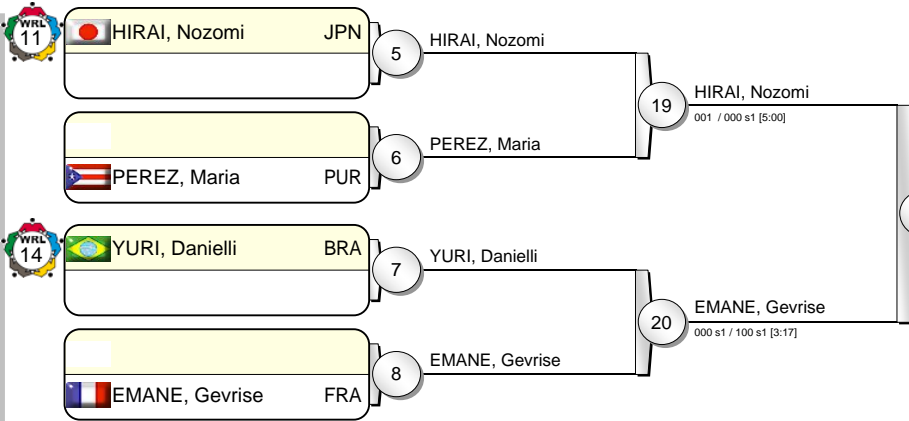

# IJF Grand Slam Rio 2009

(BRA Rio de Janeiro, 04-05 July 2009)

# -63 kg

16 Judoka

Pool A

Pool B

Pool C

Pool D

MALZAHN, Claudia GER (31) 100 / 000 [1:02]

VAN EMDEN, Anicka NED (30) 100 / 000 [0:00]