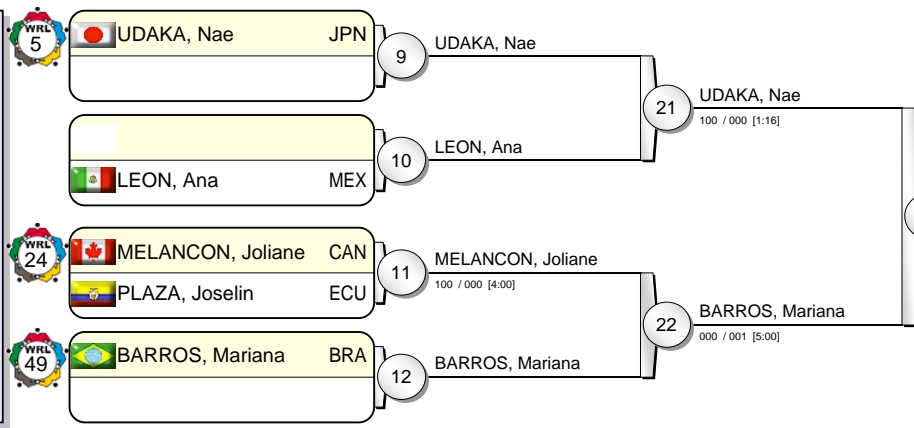

# IJF Grand Slam Rio 2009

(BRA Rio de Janeiro, 04-05 July 2009)

# -57 kg

17 Judoka

Pool A

Pool B

Pool C

Pool D

MONTEIRO, Telma POR 31  
100 / 000 [0:37]

UDAKA, Nae 30  
100 / 000 [2:19]