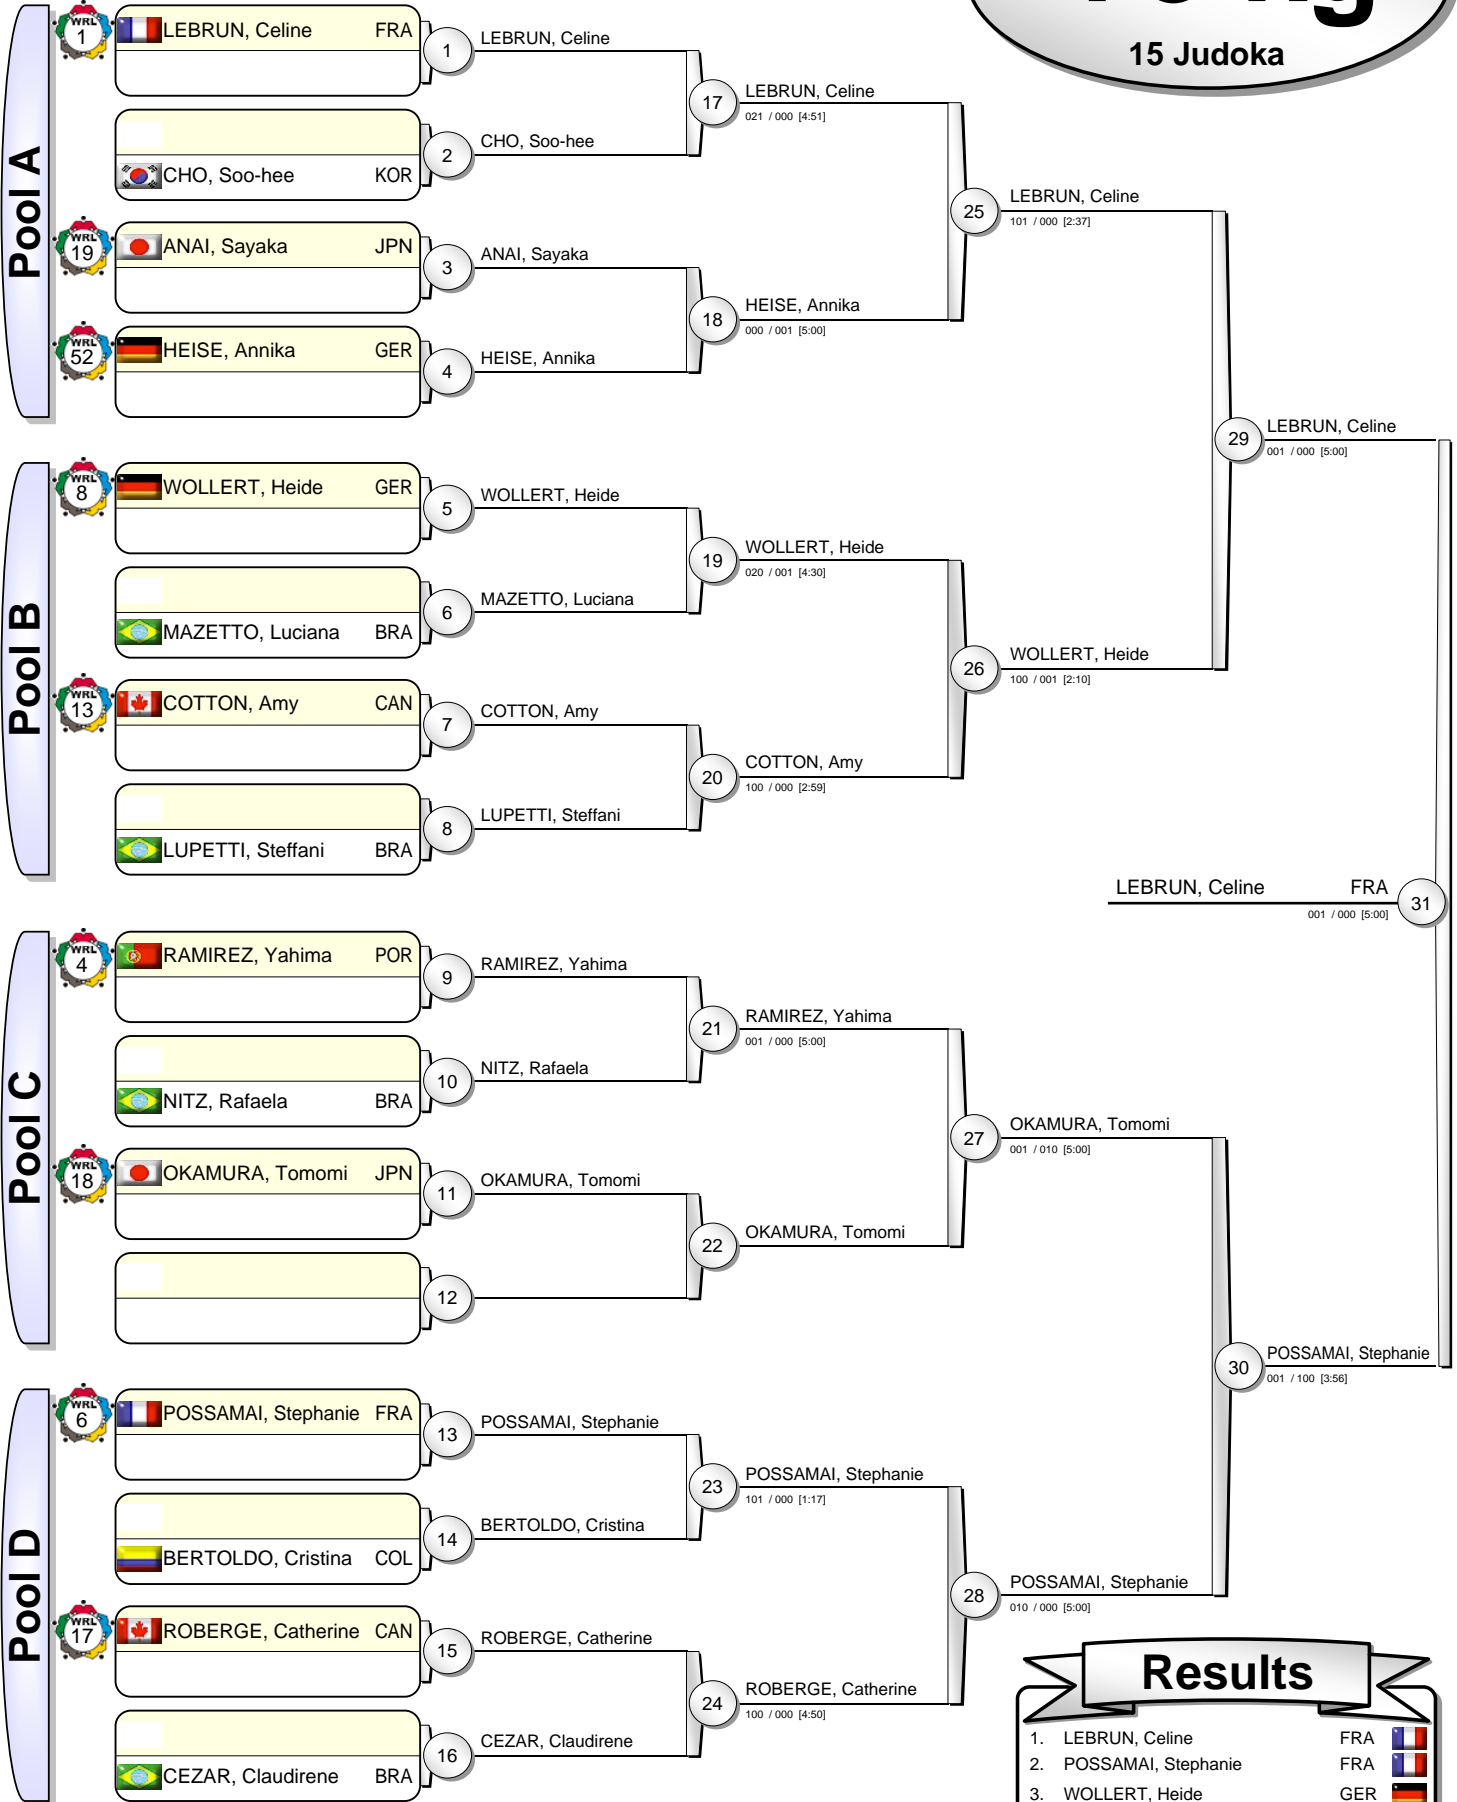

IJF Grand Slam Rio 2009

(BRA Rio de Janeiro, 04-05 July 2009)

-78 kg

15 Judoka

LEBRUN, Celine FRA 31
001 / 000 [5:00]

OKAMURA, Tomomi JPN 27
001 / 010 [5:00]

POSSAMAI, Stephanie FRA 30
001 / 100 [3:56]

Results

1. LEBRUN, Celine FRA
2. POSSAMAI, Stephanie FRA
3. WOLLERT, Heide GER
4. OKAMURA, Tomomi JPN
5. HEISE, Annika GER
6. COTTON, Amy CAN
7. RAMIREZ, Yahima POR
8. ROBERGE, Catherine CAN