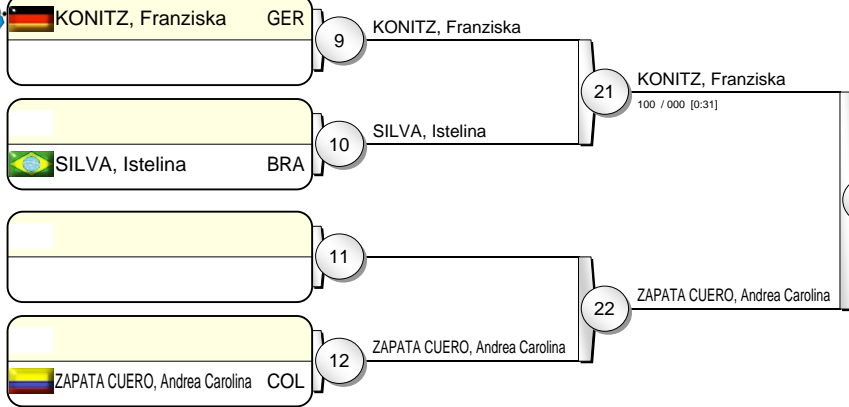

# IJF Grand Slam Rio 2009

(BRA Rio de Janeiro, 04-05 July 2009)

# +78 kg

9 Judoka

Pool A

Pool B

Pool C

Pool D

SUGIMOTO, Mika JPN 31  
110 / 000 [1:55]

UILENHOED, Carola 30  
000 / 001 [5:00]