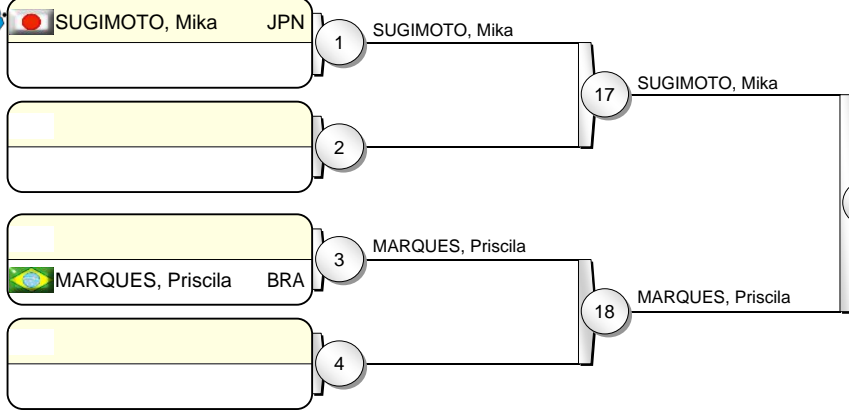

IJF Grand Slam Rio 2009

(BRA Rio de Janeiro, 04-05 July 2009)

+78 kg

9 Judoka

Pool A