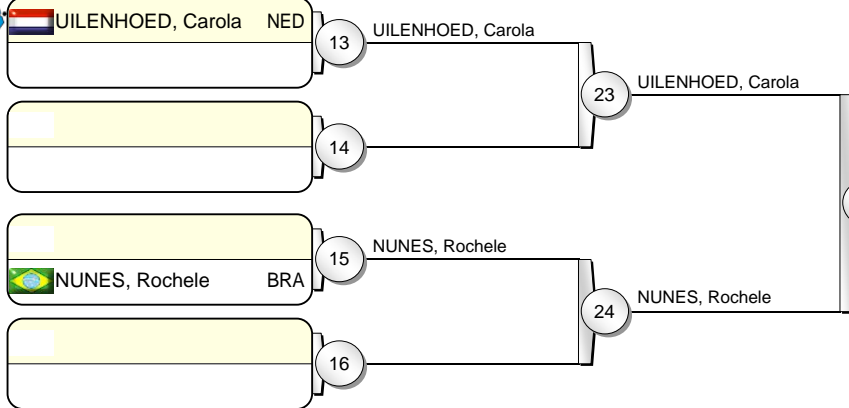

# IJF Grand Slam Rio 2009

(BRA Rio de Janeiro, 04-05 July 2009)

# +78 kg

9 Judoka

Pool A

Pool B

Pool C

Pool D

SUGIMOTO, Mika JPN 31  
110 / 000 [1:55]

UILENHOED, Carola 30  
000 / 001 [5:00]