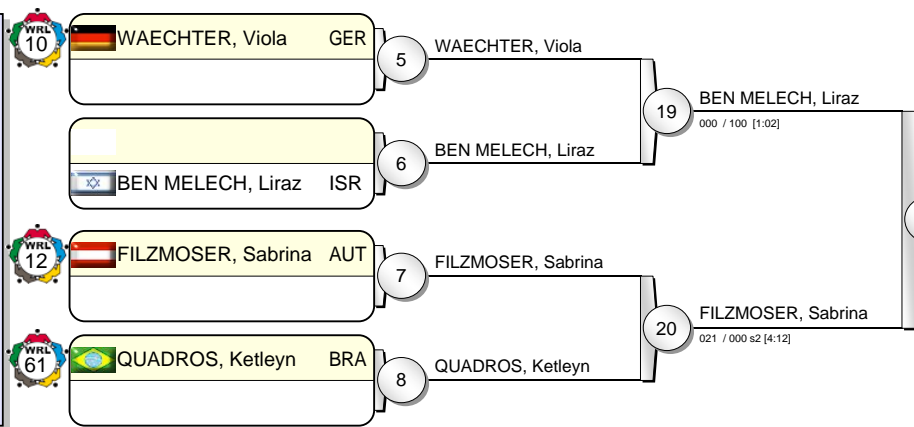

# IJF Grand Slam Rio 2009

(BRA Rio de Janeiro, 04-05 July 2009)

# -57 kg

17 Judoka

Pool A

Pool B

Pool C

Pool D

MONTEIRO, Telma POR 31  
100 / 000 [0:37]

UDAKA, Nae 30  
100 / 000 [2:19]