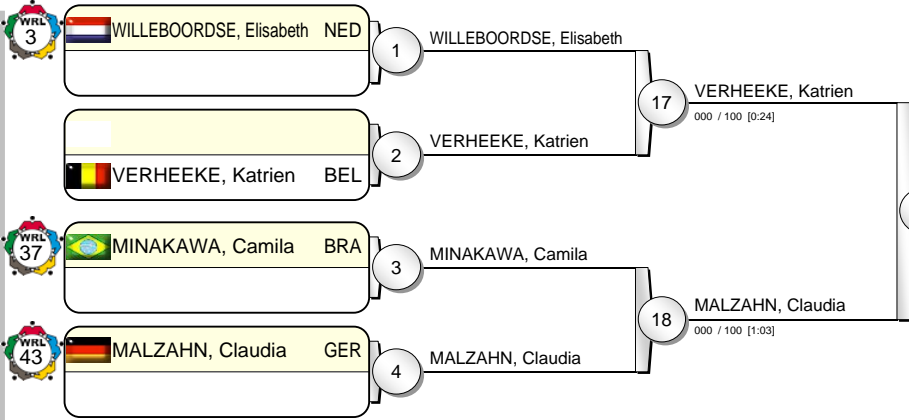

IJF Grand Slam Rio 2009

(BRA Rio de Janeiro, 04-05 July 2009)

-63 kg

16 Judoka

Pool A