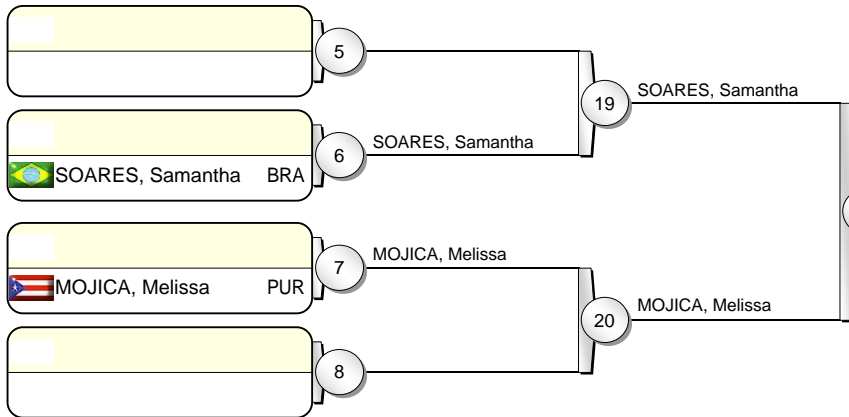

# IJF Grand Slam Rio 2009

(BRA Rio de Janeiro, 04-05 July 2009)

## Results

- LEBRUN, Celine FRA
- POSSAMAI, Stephanie FRA
- WOLLERT, Heide GER
- OKAMURA, Tomomi JPN
- HEISE, Annika GER
- COTTON, Amy CAN
- RAMIREZ, Yahima POR
- ROBERGE, Catherine CAN

# +78 kg

9 Judoka

Pool A

Pool B

Pool C

Pool D

SUGIMOTO, Mika JPN 31  
110 / 000 [1:55]

UILENHOED, Carola 30  
000 / 001 [5:00]