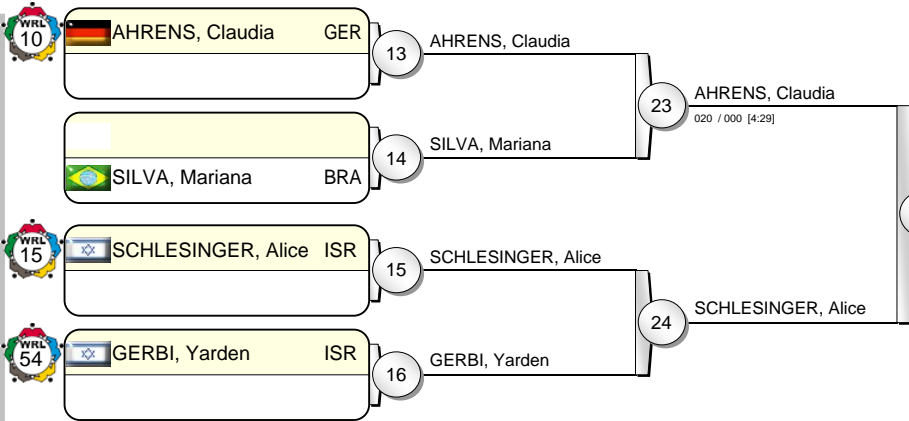

# IJF Grand Slam Rio 2009

(BRA Rio de Janeiro, 04-05 July 2009)

# -63 kg

16 Judoka

Pool A

Pool B

Pool C

Pool D

MALZAHN, Claudia GER (31) 100 / 000 [1:02]

VAN EMDEN, Anicka NED (30) 100 / 000 [0:00]