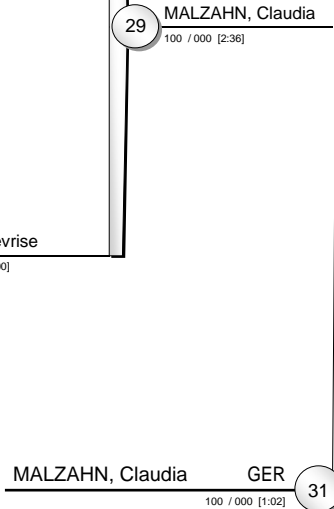

# IJF Grand Slam Rio 2009

(BRA Rio de Janeiro, 04-05 July 2009)

# -63 kg

16 Judoka

Pool A

Pool B

Pool C

Pool D

MALZAHN, Claudia GER (31) 100 / 000 [1:02]

VAN EMDEN, Anicka NED (30) 100 / 000 [0:00]