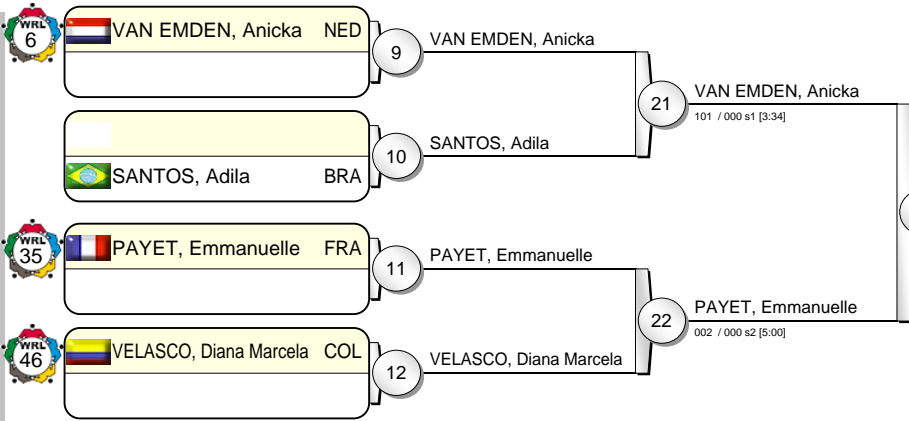

# IJF Grand Slam Rio 2009

(BRA Rio de Janeiro, 04-05 July 2009)

# -63 kg

16 Judoka

Pool A

Pool B

Pool C

Pool D

MALZAHN, Claudia GER (31) 100 / 000 [1:02]

VAN EMDEN, Anicka NED (30) 100 / 000 [0:00]